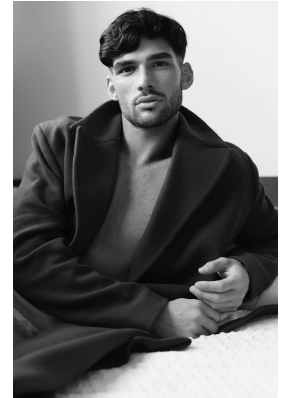

# BOSS MODELS

CAPE TOWN

## BRANDAN STEVENS

Height: 186cm Chest: 97cm Waist: 76cm Suit: 38 R Shoe: 9 UK Hair: Black Eyes: Brown