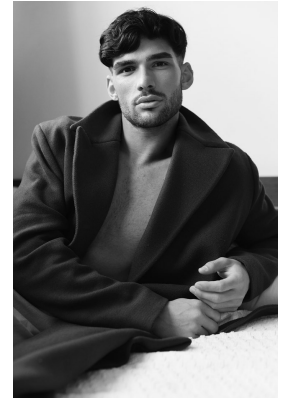

BOSS MODELS

CAPE TOWN

BRANDAN STEVENS

Height: 186cm Chest: 97cm Waist: 76cm Suit: 38 R Shoe: 9 UK Hair: Black Eyes: Brown

BOSS MODELS

CAPE TOWN

BRANDAN STEVENS

Height: 186cm Chest: 97cm Waist: 76cm Suit: 38 R Shoe: 9 UK Hair: Black Eyes: Brown