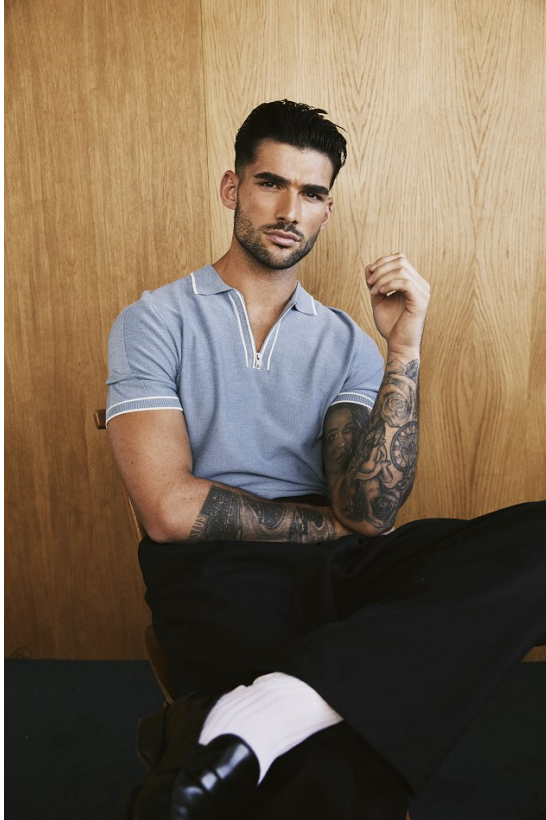

BOSS MODELS

CAPE TOWN

BRANDAN STEVENS

Height: 186cm Chest: 97cm Waist: 76cm Suit: 38 R Shoe: 9 UK Hair: Black Eyes: Brown