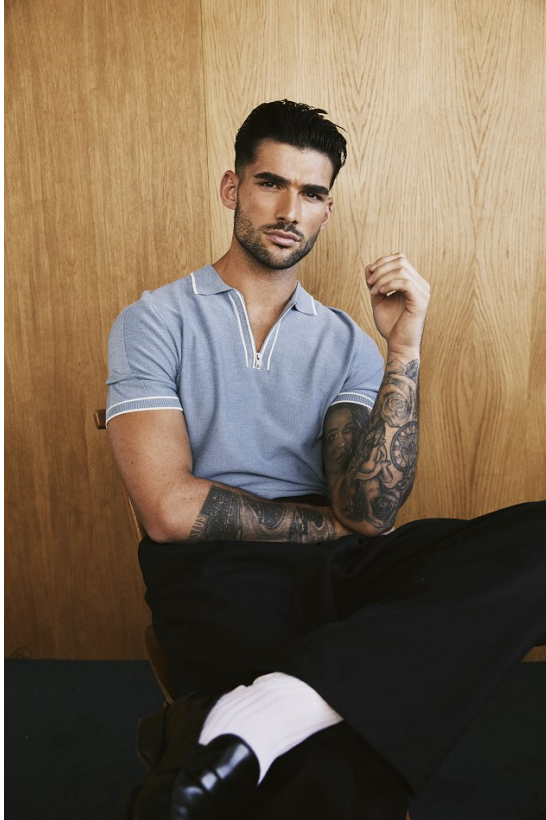

# BOSS MODELS

CAPE TOWN

## BRANDAN STEVENS

Height: 186cm Chest: 97cm Waist: 76cm Suit: 38 R Shoe: 9 UK Hair: Black Eyes: Brown