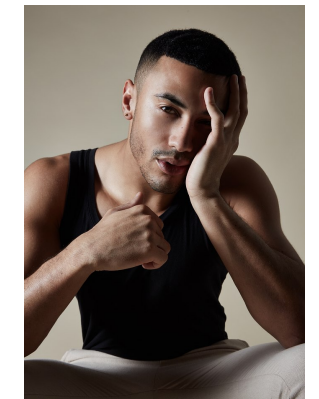

BOSS MODELS

CAPE TOWN

JORDAN ADEFAY

Height: 188cm Chest: 104cm Waist: 81cm Suit: 42 L Shoe: 10 UK Hair: Brown Eyes: Brown

BOSS MODELS

CAPE TOWN

JORDAN ADEFAY

Height: 188cm Chest: 104cm Waist: 81cm Suit: 42 L Shoe: 10 UK Hair: Brown Eyes: Brown