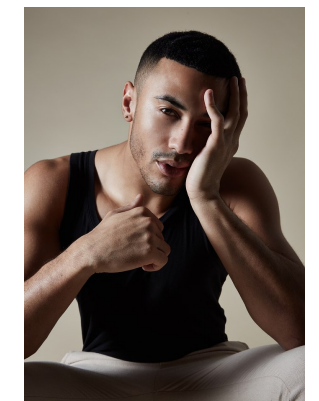

BOSS MODELS

CAPE TOWN

JORDAN ADEFAY

Height: 188cm Chest: 104cm Waist: 81cm Suit: 42 L Shoe: 10 UK Hair: Brown Eyes: Brown

BOSS MODELS

CAPE TOWN

JORDAN ADEFAY

Height: 188cm Chest: 104cm Waist: 81cm Suit: 42 L Shoe: 10 UK Hair: Brown Eyes: Brown