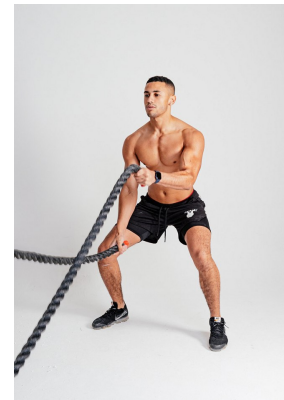

BOSS MODELS

CAPE TOWN

JORDAN ADEFAY

Height: 188cm Chest: 104cm Waist: 81cm Suit: 42 L Shoe: 10 UK Hair: Brown Eyes: Brown

BOSS MODELS

CAPE TOWN

JORDAN ADEFAY

Height: 188cm Chest: 104cm Waist: 81cm Suit: 42 L Shoe: 10 UK Hair: Brown Eyes: Brown