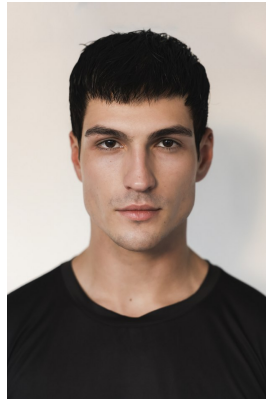

BOSS MODELS

CAPE TOWN

DREW NEROS

Height: 185cm Chest: 102cm Waist: 78cm Suit: 40 R Shoe: 10.5 UK Hair: Black Eyes: Brown

BOSS MODELS

CAPE TOWN

DREW NEROS

Height: 185cm Chest: 102cm Waist: 78cm Suit: 40 R Shoe: 10.5 UK Hair: Black Eyes: Brown

BOSS MODELS

CAPE TOWN

DREW NEROS

Height: 185cm Chest: 102cm Waist: 78cm Suit: 40 R Shoe: 10.5 UK Hair: Black Eyes: Brown