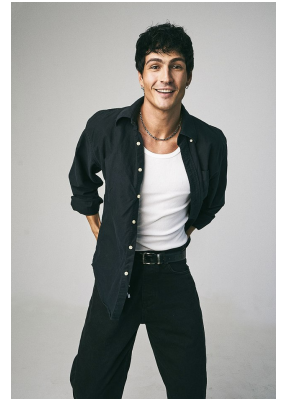

BOSS MODELS

CAPE TOWN

DREW NEROS

Height: 185cm Chest: 102cm Waist: 78cm Suit: 40 R Shoe: 10.5 UK Hair: Black Eyes: Brown

BOSS MODELS

CAPE TOWN

DREW NEROS

Height: 185cm Chest: 102cm Waist: 78cm Suit: 40 R Shoe: 10.5 UK Hair: Black Eyes: Brown

BOSS MODELS

CAPE TOWN

DREW NEROS

Height: 185cm Chest: 102cm Waist: 78cm Suit: 40 R Shoe: 10.5 UK Hair: Black Eyes: Brown