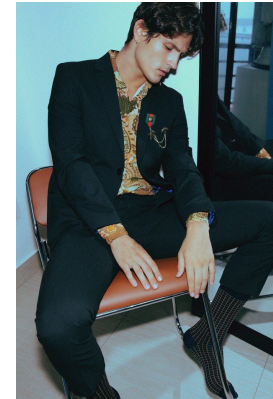

BOSS MODELS

CAPE TOWN

DREW NEROS

Height: 185cm Chest: 102cm Waist: 78cm Suit: 40 R Shoe: 10.5 UK Hair: Black Eyes: Brown

BOSS MODELS

CAPE TOWN

DREW NEROS

Height: 185cm Chest: 102cm Waist: 78cm Suit: 40 R Shoe: 10.5 UK Hair: Black Eyes: Brown

BOSS MODELS

CAPE TOWN

DREW NEROS

Height: 185cm Chest: 102cm Waist: 78cm Suit: 40 R Shoe: 10.5 UK Hair: Black Eyes: Brown