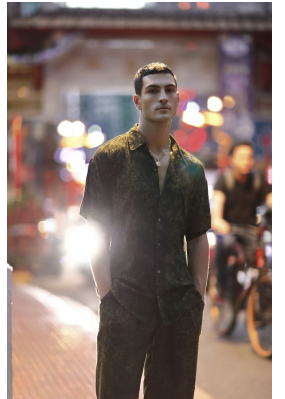

BOSS MODELS

CAPE TOWN

DREW NEROS

Height: 185cm Chest: 102cm Waist: 78cm Suit: 40 R Shoe: 10.5 UK Hair: Black Eyes: Brown

BOSS MODELS

CAPE TOWN

DREW NEROS

Height: 185cm Chest: 102cm Waist: 78cm Suit: 40 R Shoe: 10.5 UK Hair: Black Eyes: Brown

BOSS MODELS

CAPE TOWN

DREW NEROS

Height: 185cm Chest: 102cm Waist: 78cm Suit: 40 R Shoe: 10.5 UK Hair: Black Eyes: Brown