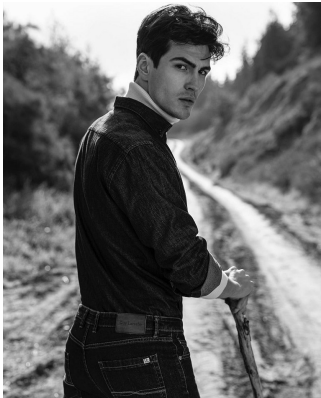

BOSS MODELS

CAPE TOWN

DREW NEROS

Height: 185cm Chest: 102cm Waist: 78cm Suit: 40 R Shoe: 10.5 UK Hair: Black Eyes: Brown

BOSS MODELS

CAPE TOWN

DREW NEROS

Height: 185cm Chest: 102cm Waist: 78cm Suit: 40 R Shoe: 10.5 UK Hair: Black Eyes: Brown

BOSS MODELS

CAPE TOWN

DREW NEROS

Height: 185cm Chest: 102cm Waist: 78cm Suit: 40 R Shoe: 10.5 UK Hair: Black Eyes: Brown