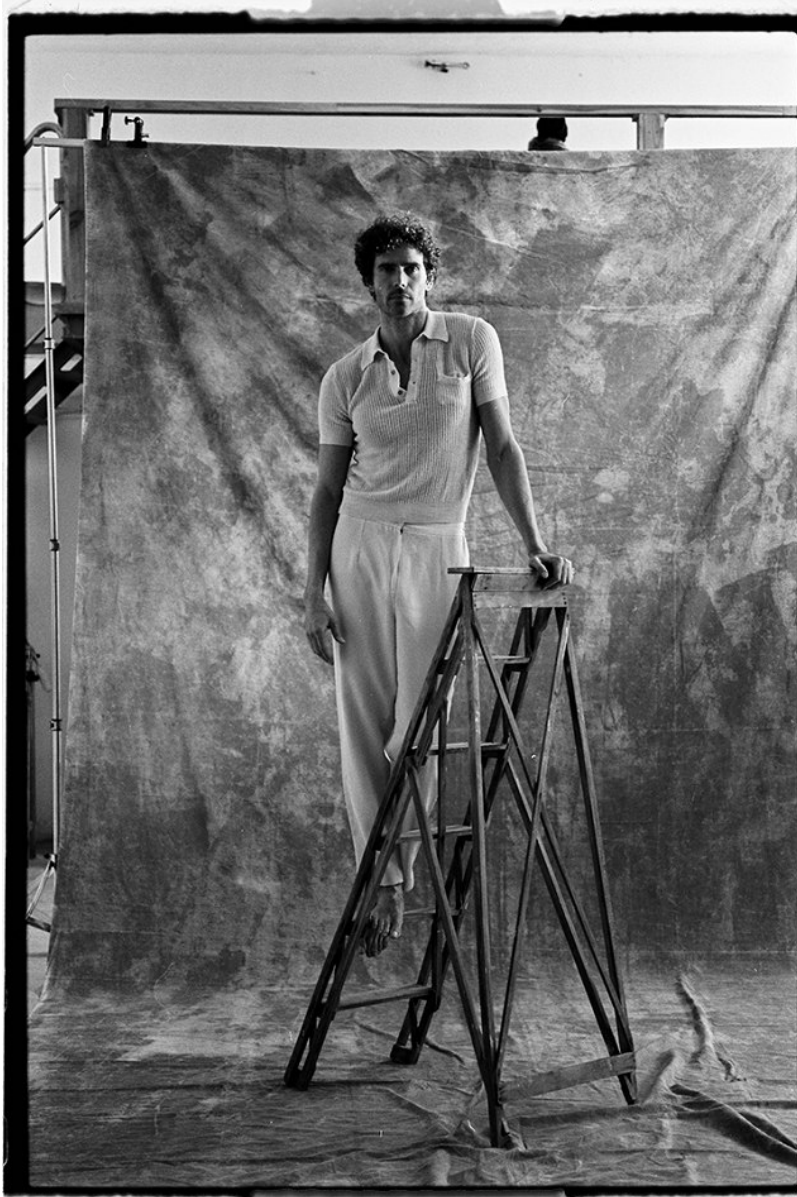

BOSS MODELS

CAPE TOWN

GERARD SALLA

Height: 188cm Chest: 100cm Waist: 78cm Suit: 40 L Shoe: 9.5 UK Hair: Brown Eyes: Hazel

BOSS MODELS

CAPE TOWN

GERARD SALLA

Height: 188cm Chest: 100cm Waist: 78cm Suit: 40 L Shoe: 9.5 UK Hair: Brown Eyes: Hazel