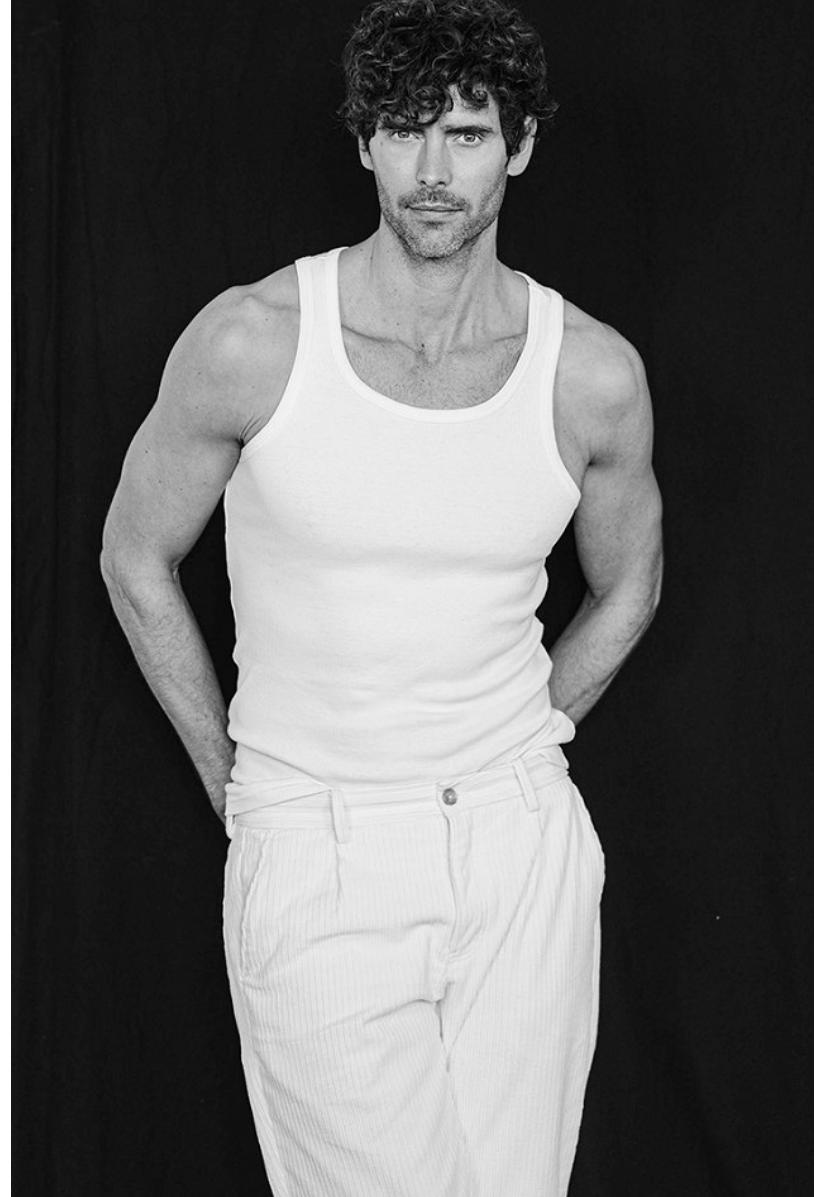

BOSS MODELS

CAPE TOWN

GERARD SALLA

Height: 188cm Chest: 100cm Waist: 78cm Suit: 40 L Shoe: 9.5 UK Hair: Brown Eyes: Hazel

BOSS MODELS

CAPE TOWN

GERARD SALLA

Height: 188cm Chest: 100cm Waist: 78cm Suit: 40 L Shoe: 9.5 UK Hair: Brown Eyes: Hazel