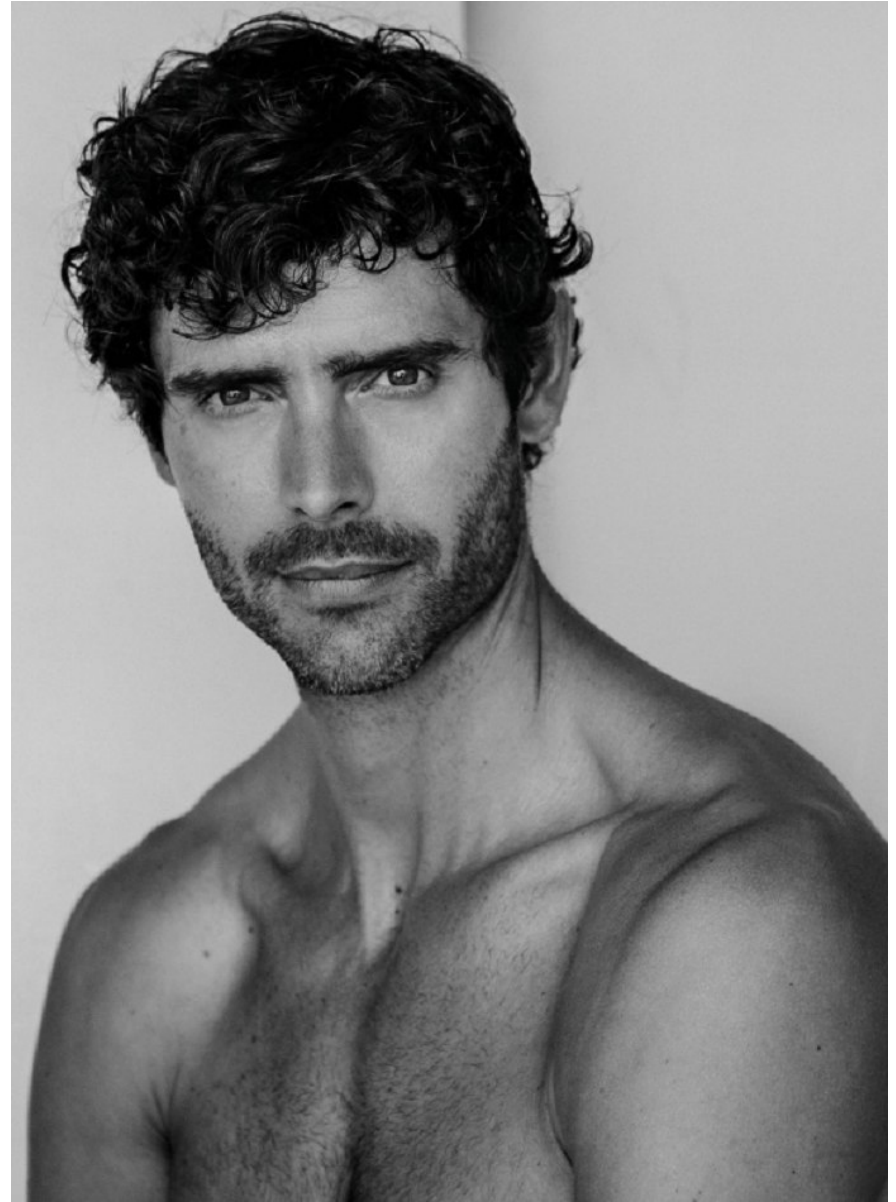

BOSS MODELS

CAPE TOWN

GERARD SALLA

Height: 188cm Chest: 100cm Waist: 78cm Suit: 40 L Shoe: 9.5 UK Hair: Brown Eyes: Hazel

BOSS MODELS

CAPE TOWN

GERARD SALLA

Height: 188cm Chest: 100cm Waist: 78cm Suit: 40 L Shoe: 9.5 UK Hair: Brown Eyes: Hazel

BOSS MODELS

CAPE TOWN

GERARD SALLA

Height: 188cm Chest: 100cm Waist: 78cm Suit: 40 L Shoe: 9.5 UK Hair: Brown Eyes: Hazel

BOSS MODELS

CAPE TOWN

Boat LOVE

PHOTOGRAPHY XAVIER CARPIO
STYLE CARLOS OIVARÉS
MODELS FELIX ADERHOLD
C/O SIGHT MANAGEMENT STUDIO
AND GERARD SALLA C/O
TREND MODEL MANAGEMENT

LATEST
web

FELIX
Suit: MARCLANO GUESS
Polo DAMAT - TWEEN
GERARD
Total look DAMAT - TWEEN

GERARD SALLA

Height: 188cm Chest: 100cm Waist: 78cm Suit: 40 L Shoe: 9.5 UK Hair: Brown Eyes: Hazel

BOSS MODELS

CAPE TOWN