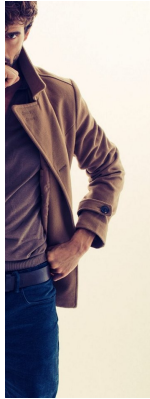

BOSS MODELS

CAPE TOWN

BOSS
HUGO BOSS

GERARD SALLA

Height: 188cm Chest: 100cm Waist: 78cm Suit: 40 L Shoe: 9.5 UK Hair: Brown Eyes: Hazel

BOSS MODELS

CAPE TOWN

GERARD SALLA

Height: 188cm Chest: 100cm Waist: 78cm Suit: 40 L Shoe: 9.5 UK Hair: Brown Eyes: Hazel