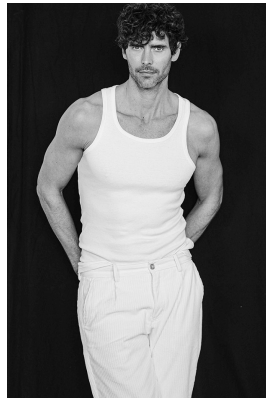

BOSS MODELS

CAPE TOWN

BOSS
HUGO BOSS

GERARD SALLA

Height: 188cm Chest: 100cm Waist: 78cm Suit: 40 L Shoe: 9.5 UK Hair: Brown Eyes: Hazel

BOSS MODELS

CAPE TOWN

GERARD SALLA

Height: 188cm Chest: 100cm Waist: 78cm Suit: 40 L Shoe: 9.5 UK Hair: Brown Eyes: Hazel