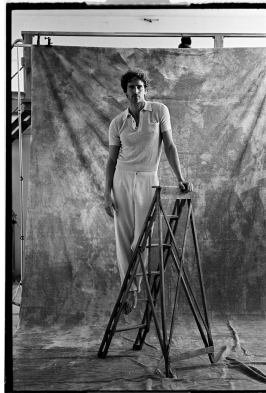

BOSS MODELS

CAPE TOWN

BOSS
HUGO BOSS

GERARD SALLA

Height: 188cm Chest: 100cm Waist: 78cm Suit: 40 L Shoe: 9.5 UK Hair: Brown Eyes: Hazel

BOSS MODELS

CAPE TOWN

GERARD SALLA

Height: 188cm Chest: 100cm Waist: 78cm Suit: 40 L Shoe: 9.5 UK Hair: Brown Eyes: Hazel