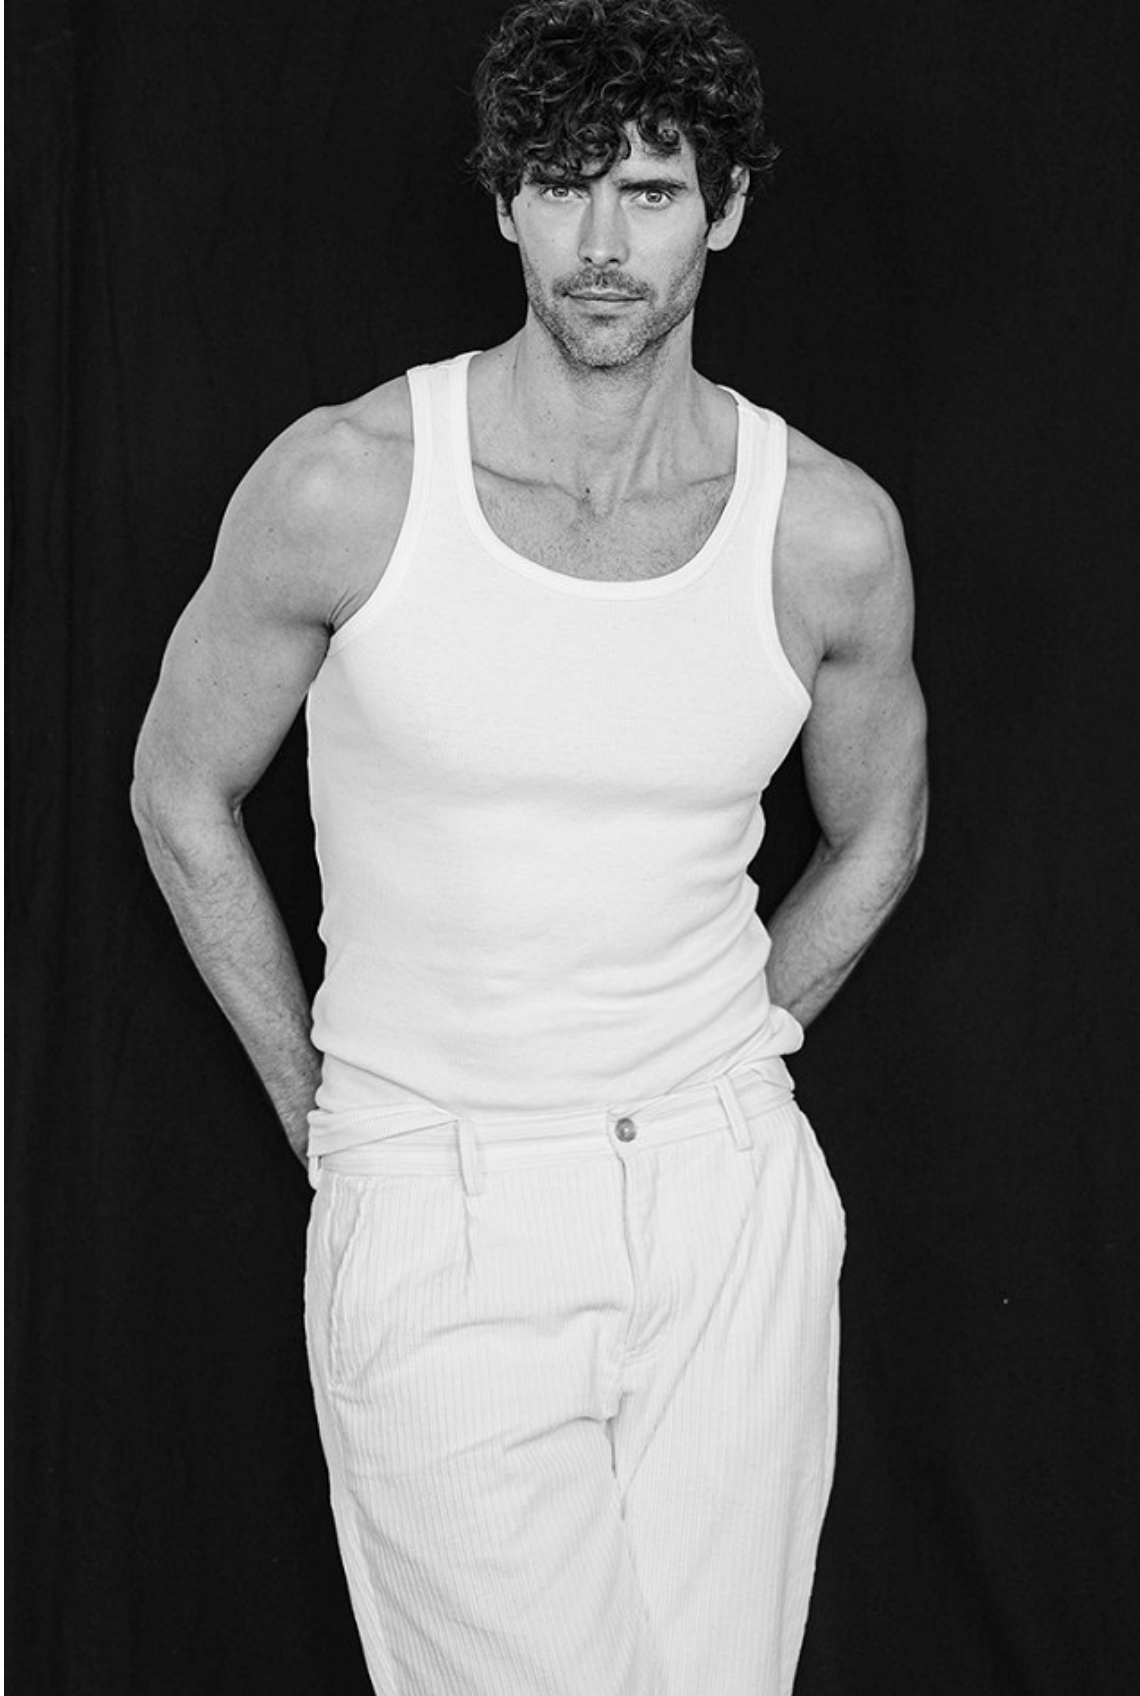

GERARD SALLA

BOSS MODELS

CAPE TOWN

Height: 188cm Chest: 100cm Waist: 78cm Suit: 40 L Shoe: 9.5 UK Hair: Brown Eyes: Hazel