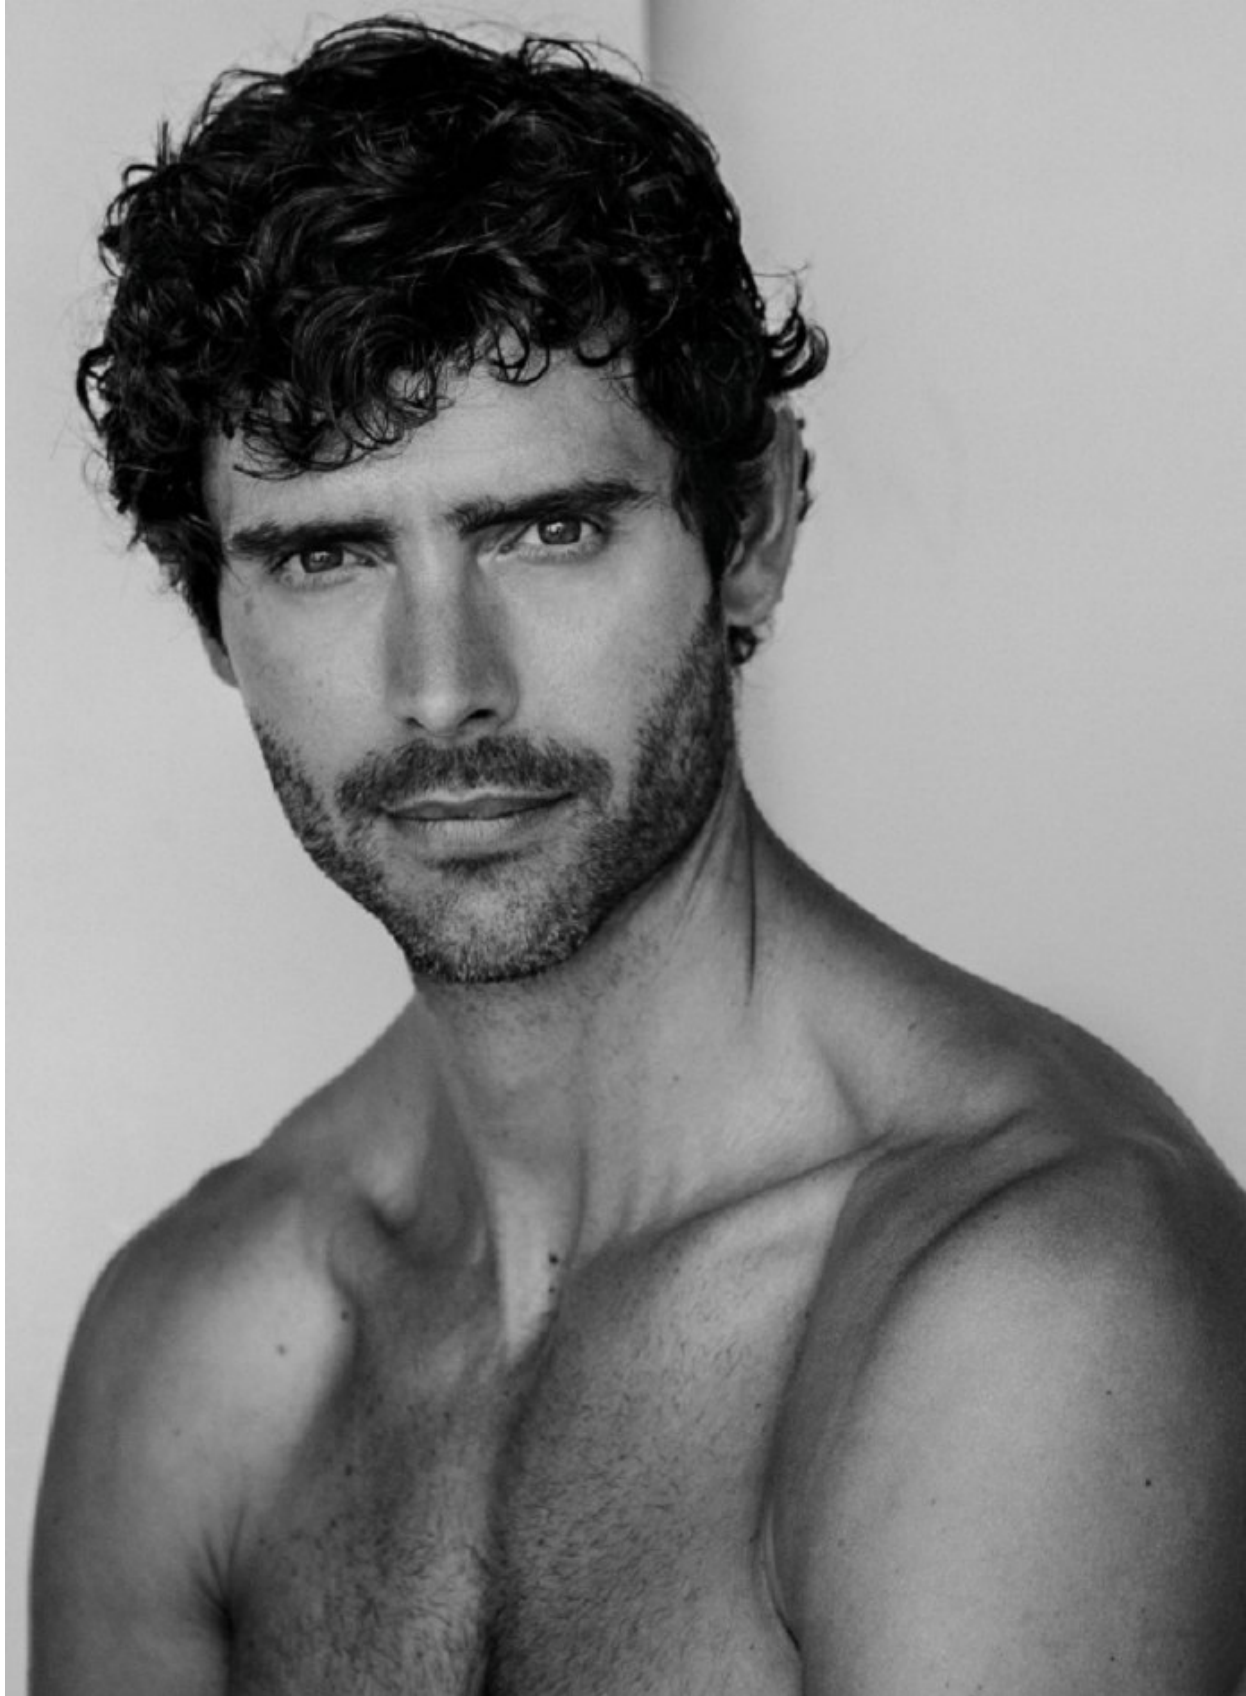

BOSS MODELS

CAPE TOWN

GERARD SALLA

Height: 188cm Chest: 100cm Waist: 78cm Suit: 40 L Shoe: 9.5 UK Hair: Brown Eyes: Hazel