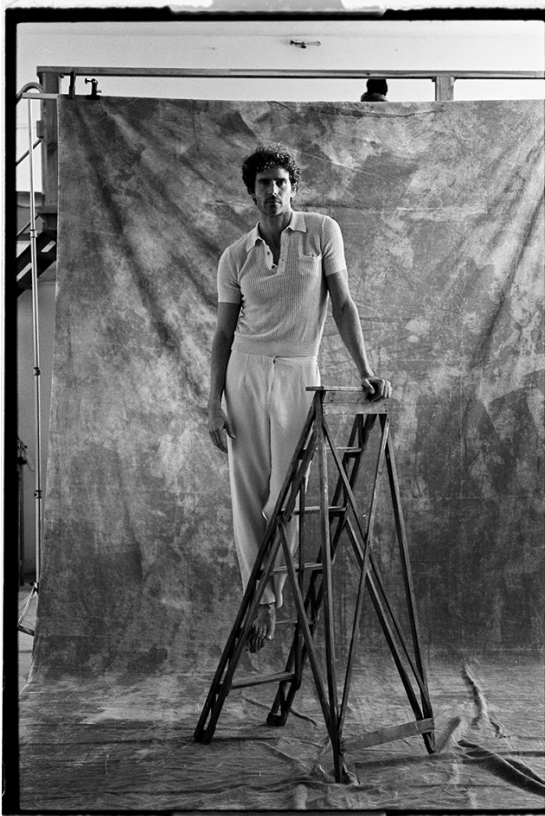

BOSS MODELS

CAPE TOWN

GERARD SALLA

Height: 188cm Chest: 100cm Waist: 78cm Suit: 40 L Shoe: 9.5 UK Hair: Brown Eyes: Hazel

BOSS MODELS

CAPE TOWN

GERARD SALLA

Height: 188cm Chest: 100cm Waist: 78cm Suit: 40 L Shoe: 9.5 UK Hair: Brown Eyes: Hazel

BOSS MODELS

CAPE TOWN

BOSS
HUGO BOSS

GERARD SALLA

Height: 188cm Chest: 100cm Waist: 78cm Suit: 40 L Shoe: 9.5 UK Hair: Brown Eyes: Hazel

BOSS MODELS

CAPE TOWN

GERARD SALLA

BOSS MODELS

CAPE TOWN

GERARD SALLA

Height: 188cm Chest: 100cm Waist: 78cm Suit: 40 L Shoe: 9.5 UK Hair: Brown Eyes: Hazel