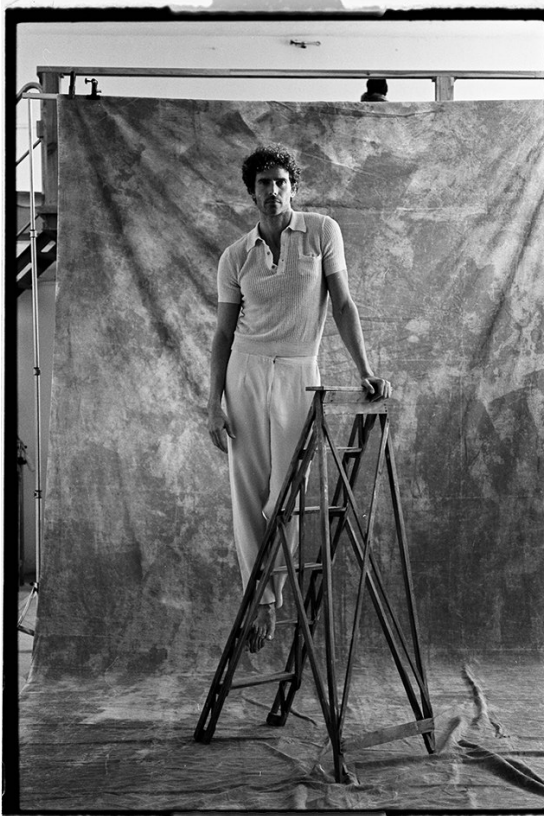

BOSS MODELS

CAPE TOWN

GERARD SALLA

Height: 188cm Chest: 100cm Waist: 78cm Suit: 40 L Shoe: 9.5 UK Hair: Brown Eyes: Hazel

BOSS MODELS

CAPE TOWN

GERARD SALLA

Height: 188cm Chest: 100cm Waist: 78cm Suit: 40 L Shoe: 9.5 UK Hair: Brown Eyes: Hazel

BOSS MODELS

CAPE TOWN

BOSS
HUGO BOSS

GERARD SALLA

Height: 188cm Chest: 100cm Waist: 78cm Suit: 40 L Shoe: 9.5 UK Hair: Brown Eyes: Hazel

BOSS MODELS

CAPE TOWN

GERARD SALLA

BOSS MODELS

CAPE TOWN

GERARD SALLA

Height: 188cm Chest: 100cm Waist: 78cm Suit: 40 L Shoe: 9.5 UK Hair: Brown Eyes: Hazel