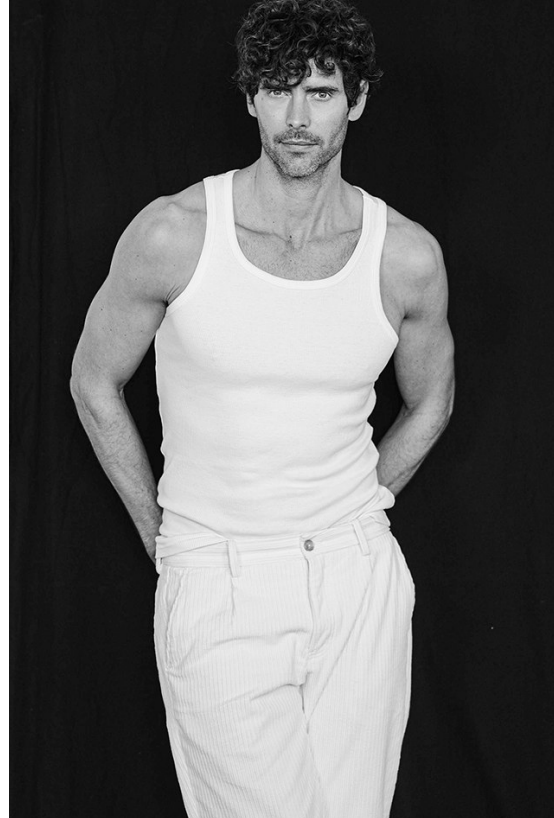

BOSS MODELS

CAPE TOWN

GERARD SALLA

Height: 188cm Chest: 100cm Waist: 78cm Suit: 40 L Shoe: 9.5 UK Hair: Brown Eyes: Hazel

BOSS MODELS

CAPE TOWN

GERARD SALLA

Height: 188cm Chest: 100cm Waist: 78cm Suit: 40 L Shoe: 9.5 UK Hair: Brown Eyes: Hazel

BOSS MODELS

CAPE TOWN

BOSS
HUGO BOSS

GERARD SALLA

Height: 188cm Chest: 100cm Waist: 78cm Suit: 40 L Shoe: 9.5 UK Hair: Brown Eyes: Hazel

BOSS MODELS

CAPE TOWN

GERARD SALLA

Height: 188cm Chest: 100cm Waist: 78cm Suit: 40 L Shoe: 9.5 UK Hair: Brown Eyes: Hazel

BOSS MODELS

CAPE TOWN

GERARD SALLA

Height: 188cm Chest: 100cm Waist: 78cm Suit: 40 L Shoe: 9.5 UK Hair: Brown Eyes: Hazel