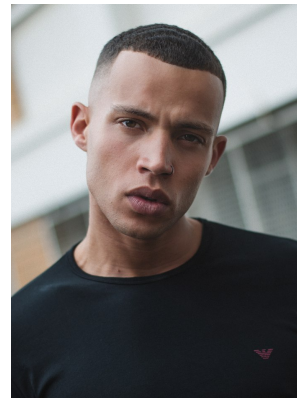

BOSS MODELS

CAPE TOWN

AXEL TUCKER

Height: 183cm Chest: 102cm Waist: 75cm Suit: 40 R Shoe: 7 UK Hair: Brown Eyes: Green