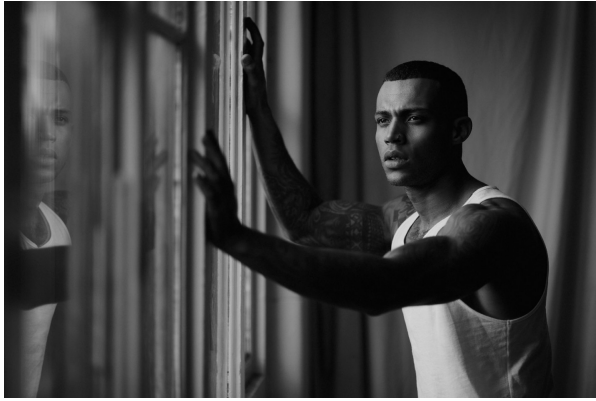

BOSS MODELS

CAPE TOWN

Earth Date
The model is wearing a white shirt, dark pants, and a black bag. The background is a plain wall with a plant.

Double Duty
The model is wearing a blue and red jacket, dark pants, and a cap. The background is a plain wall with a plant.

AXEL TUCKER

Height: 183cm Chest: 102cm Waist: 75cm Suit: 40 R Shoe: 7 UK Hair: Brown Eyes: Green

BOSS MODELS

CAPE TOWN

AXEL TUCKER

Height: 183cm Chest: 102cm Waist: 75cm Suit: 40 R Shoe: 7 UK Hair: Brown Eyes: Green