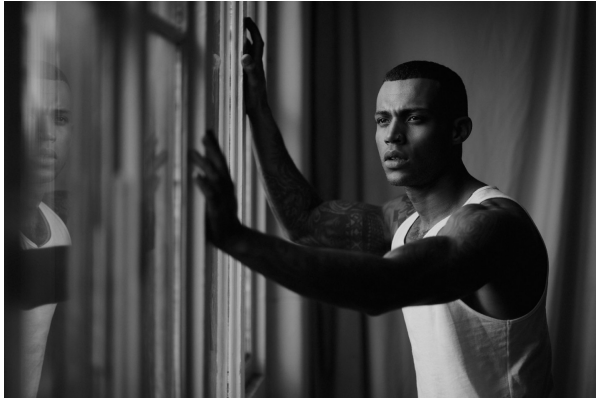

BOSS MODELS

CAPE TOWN

Earth Date
The model is wearing a white shirt, dark pants, and a black bag. The background is a plain wall with a plant.

Double Duty
The model is wearing a blue and red jacket, dark pants, and a cap. The background is a plain wall with a plant.

AXEL TUCKER

Height: 183cm Chest: 102cm Waist: 75cm Suit: 40 R Shoe: 7 UK Hair: Brown Eyes: Green

BOSS MODELS

CAPE TOWN

AXEL TUCKER

Height: 183cm Chest: 102cm Waist: 75cm Suit: 40 R Shoe: 7 UK Hair: Brown Eyes: Green