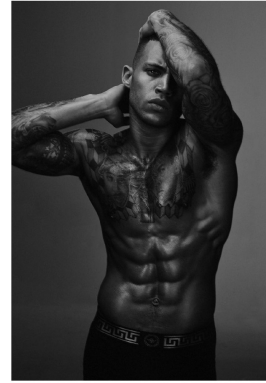

BOSS MODELS

CAPE TOWN

Earth Date
The model is wearing a white shirt, dark pants, and a black bag. The background is a plain wall with a plant.

Double Duty
The model is wearing a blue and red jacket, dark pants, and a cap. The background is a plain wall with a plant.

AXEL TUCKER

Height: 183cm Chest: 102cm Waist: 75cm Suit: 40 R Shoe: 7 UK Hair: Brown Eyes: Green

BOSS MODELS

CAPE TOWN

AXEL TUCKER

Height: 183cm Chest: 102cm Waist: 75cm Suit: 40 R Shoe: 7 UK Hair: Brown Eyes: Green