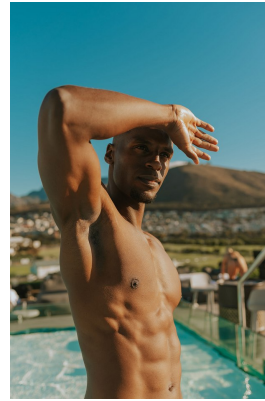

BOSS MODELS

CAPE TOWN

DINO CIDADE

Height: 185cm Chest: 98cm Waist: 79cm Suit: 40 R Shoe: 9 UK Hair: Black Eyes: Brown