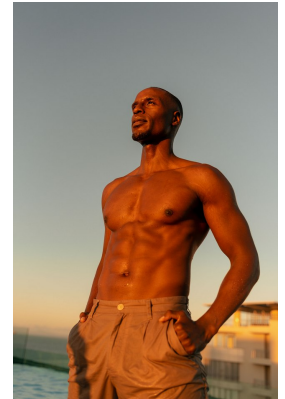

BOSS MODELS

CAPE TOWN

DINO CIDADE

Height: 185cm Chest: 98cm Waist: 79cm Suit: 40 R Shoe: 9 UK Hair: Black Eyes: Brown