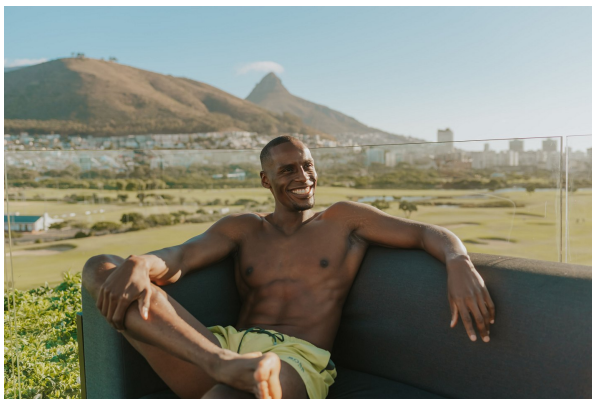

# BOSS MODELS

CAPE TOWN

## DINO CIDADE

Height: 185cm Chest: 98cm Waist: 79cm Suit: 40 R Shoe: 9 UK Hair: Black Eyes: Brown