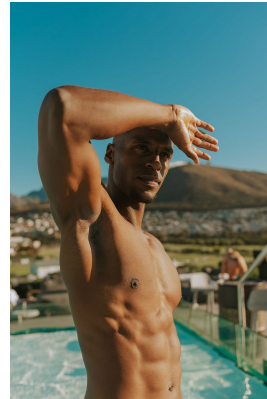

BOSS MODELS

CAPE TOWN

DINO CIDADE

Height: 185cm Chest: 98cm Waist: 79cm Suit: 40 R Shoe: 9 UK Hair: Black Eyes: Brown