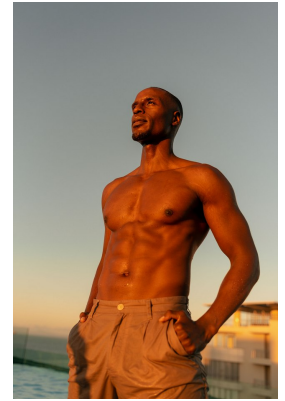

BOSS MODELS

CAPE TOWN

DINO CIDADE

Height: 185cm Chest: 98cm Waist: 79cm Suit: 40 R Shoe: 9 UK Hair: Black Eyes: Brown