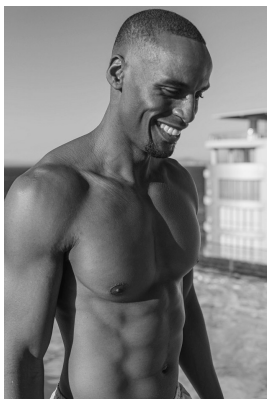

# BOSS MODELS

CAPE TOWN

## DINO CIDADE

Height: 185cm Chest: 98cm Waist: 79cm Suit: 40 R Shoe: 9 UK Hair: Black Eyes: Brown