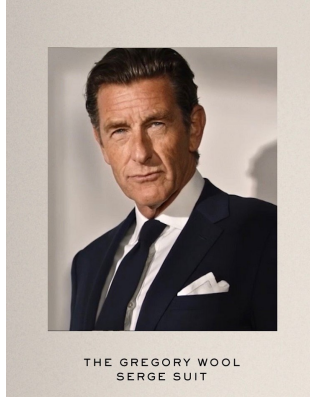

BOSS MODELS

CAPE TOWN

RALPH LAUREN
PURPLE LABEL

RALPH LAUREN
PURPLE LABEL

TIM EASTON

Height: 188cm Chest: 100cm Waist: 86cm Shoe: 11 UK Hair: Light Brown Eyes: Blue