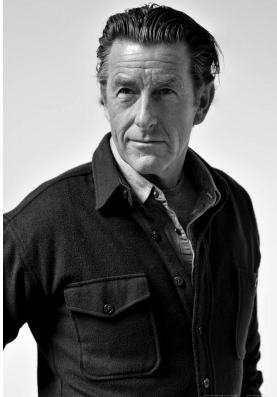

BOSS MODELS

CAPE TOWN

RALPH LAUREN
PURPLE LABEL

RALPH LAUREN
PURPLE LABEL

TIM EASTON

Height: 188cm Chest: 100cm Waist: 86cm Shoe: 11 UK Hair: Light Brown Eyes: Blue