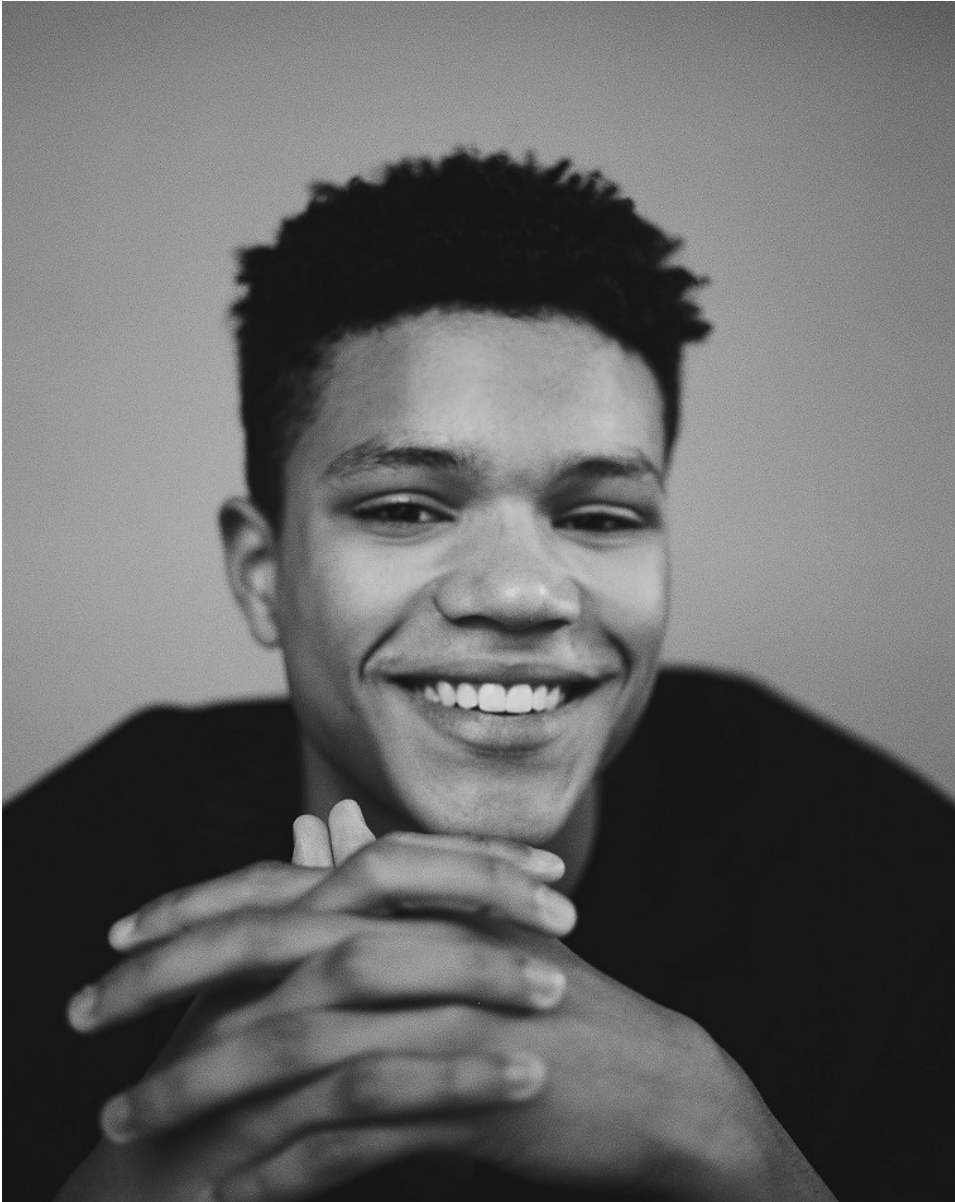

REECE MCDONALD

BOSS MODELS

CAPE TOWN

Height: 187cm Shoe: 9.5 UK Hair: Brown Eyes: Brown