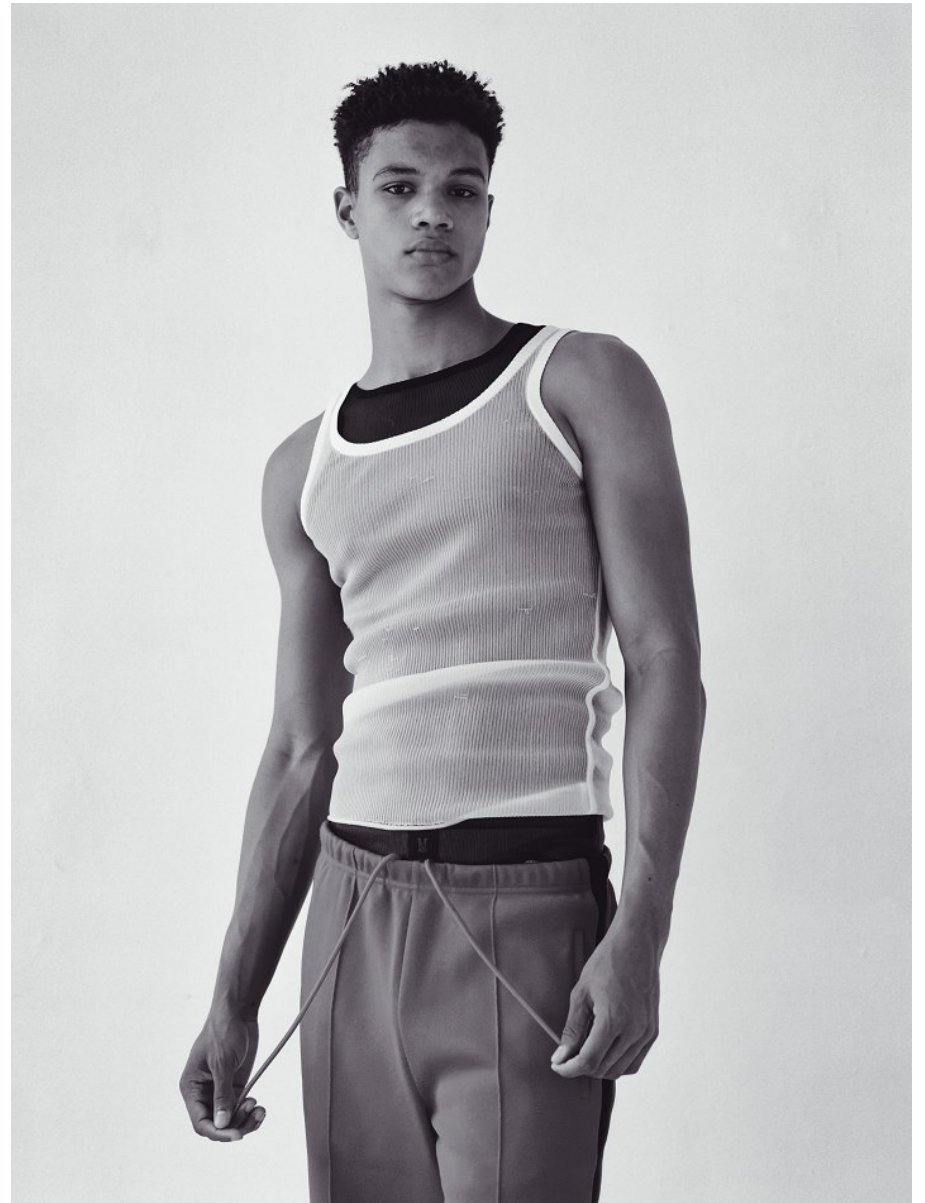

BOSS MODELS

CAPE TOWN

REECE MCDONALD

Height: 187cm Shoe: 9.5 UK Hair: Brown Eyes: Brown

BOSS MODELS

CAPE TOWN

REECE MCDONALD

Height: 187cm Shoe: 9.5 UK Hair: Brown Eyes: Brown

BOSS MODELS

CAPE TOWN

REECE MCDONALD

Height: 187cm Shoe: 9.5 UK Hair: Brown Eyes: Brown

BOSS MODELS

CAPE TOWN

STYLE

October 2019 53

REECE MCDONALD

Height: 187cm Shoe: 9.5 UK Hair: Brown Eyes: Brown

BOSS MODELS

CAPE TOWN

REECE MCDONALD

Height: 187cm Shoe: 9.5 UK Hair: Brown Eyes: Brown

BOSS MODELS

CAPE TOWN