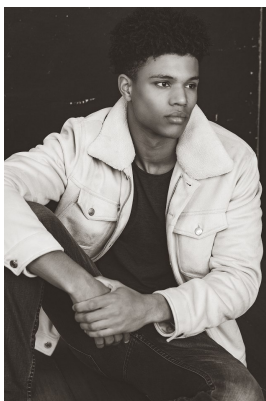

BOSS MODELS

CAPE TOWN

REECE MCDONALD

Height: 187cm Shoe: 9.5 UK Hair: Brown Eyes: Brown

BOSS MODELS

CAPE TOWN

REECE MCDONALD

Height: 187cm Shoe: 9.5 UK Hair: Brown Eyes: Brown