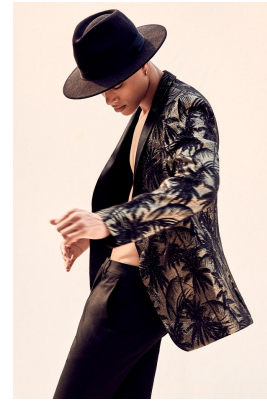

# BOSS MODELS

CAPE TOWN

REECE MCDONALD

Height: 187cm Shoe: 9.5 UK Hair: Brown Eyes: Brown

# BOSS MODELS

CAPE TOWN