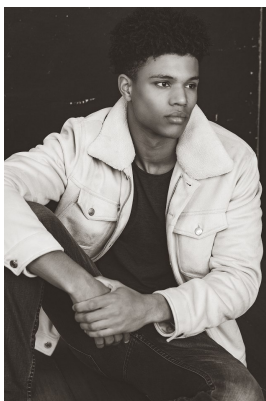

# BOSS MODELS

CAPE TOWN

REECE MCDONALD

Height: 187cm Shoe: 9.5 UK Hair: Brown Eyes: Brown

# BOSS MODELS

CAPE TOWN

## REECE MCDONALD

Height: 187cm Shoe: 9.5 UK Hair: Brown Eyes: Brown