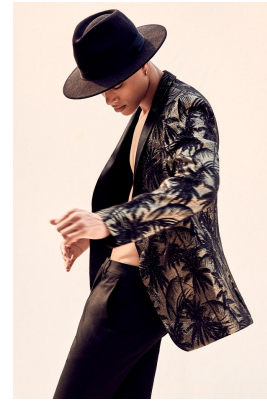

BOSS MODELS

CAPE TOWN

REECE MCDONALD

Height: 187cm Shoe: 9.5 UK Hair: Brown Eyes: Brown

BOSS MODELS

CAPE TOWN

REECE MCDONALD

Height: 187cm Shoe: 9.5 UK Hair: Brown Eyes: Brown