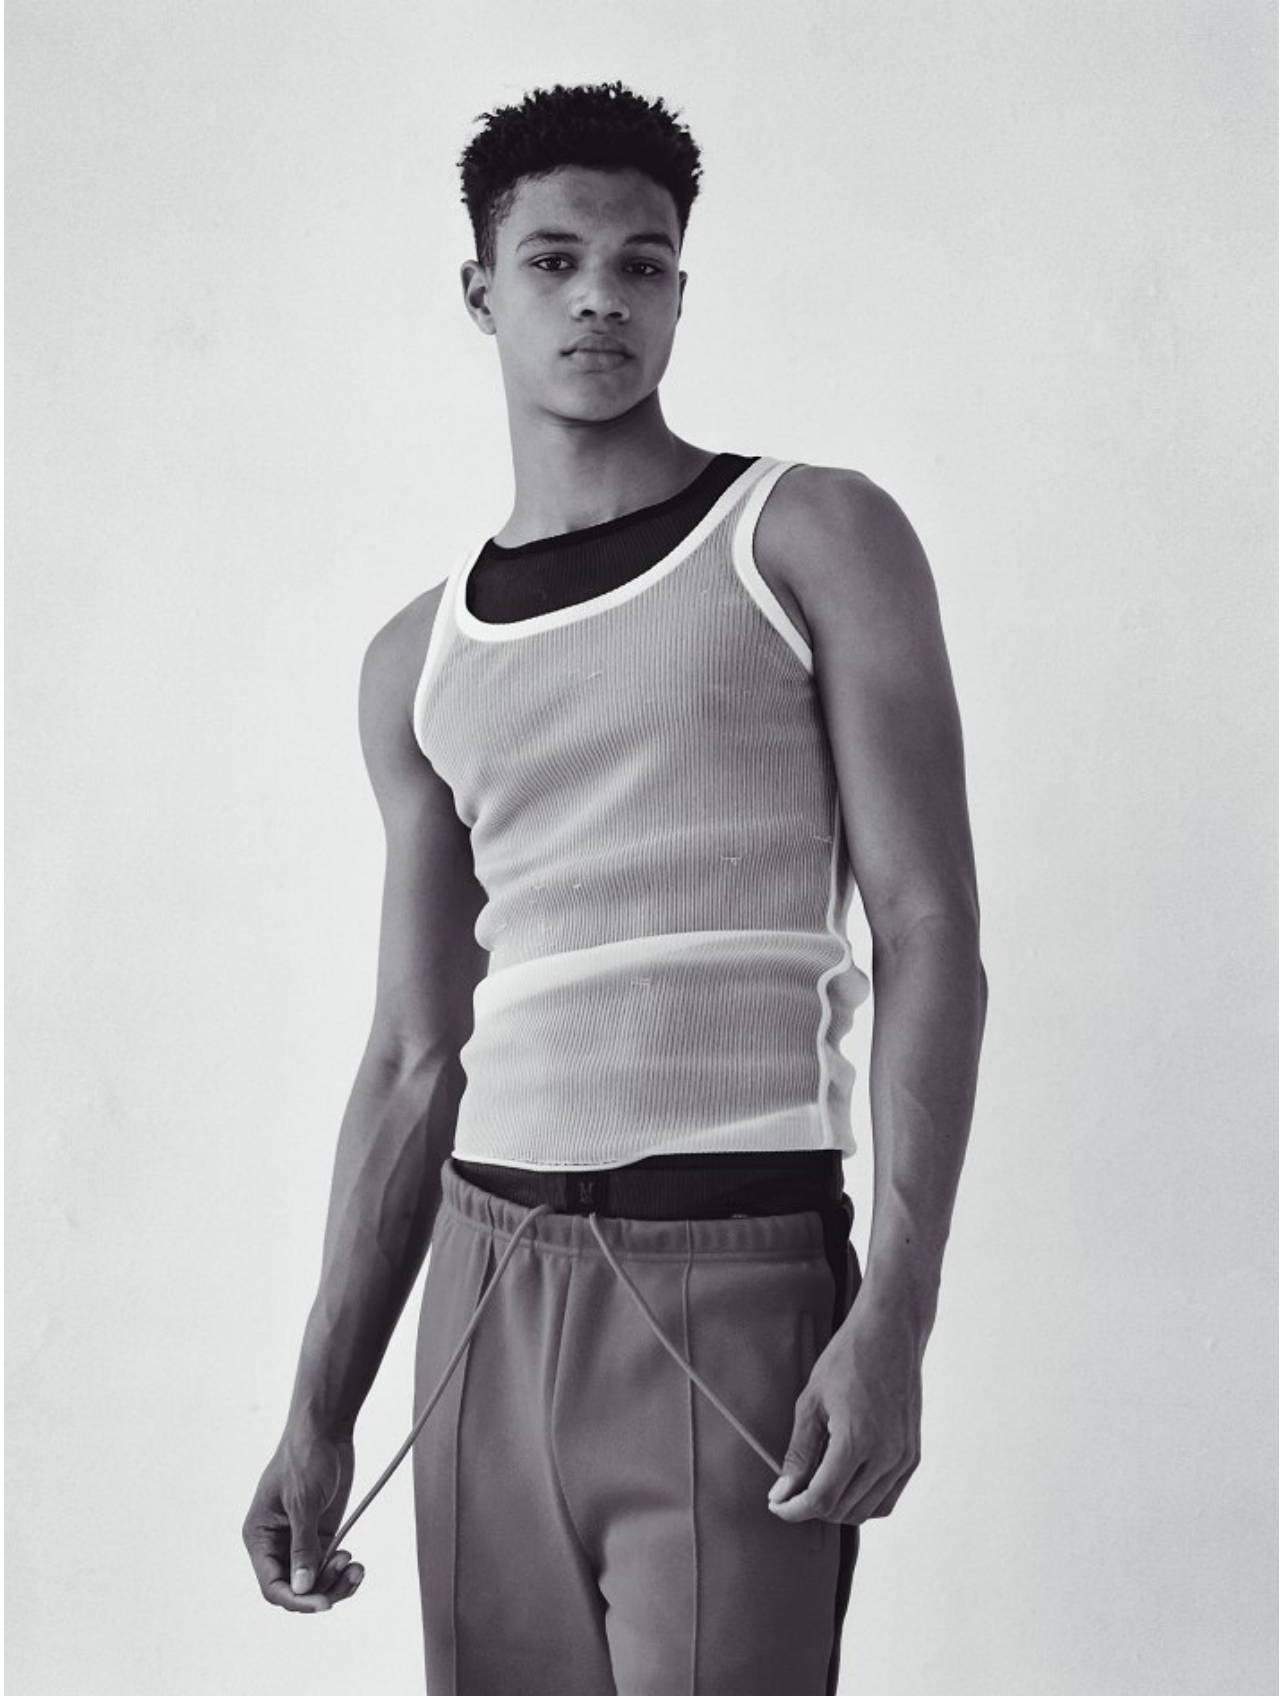

BOSS MODELS

CAPE TOWN

REECE MCDONALD

Height: 187cm Shoe: 9.5 UK Hair: Brown Eyes: Brown

BOSS MODELS

CAPE TOWN

REECE MCDONALD

Height: 187cm Shoe: 9.5 UK Hair: Brown Eyes: Brown