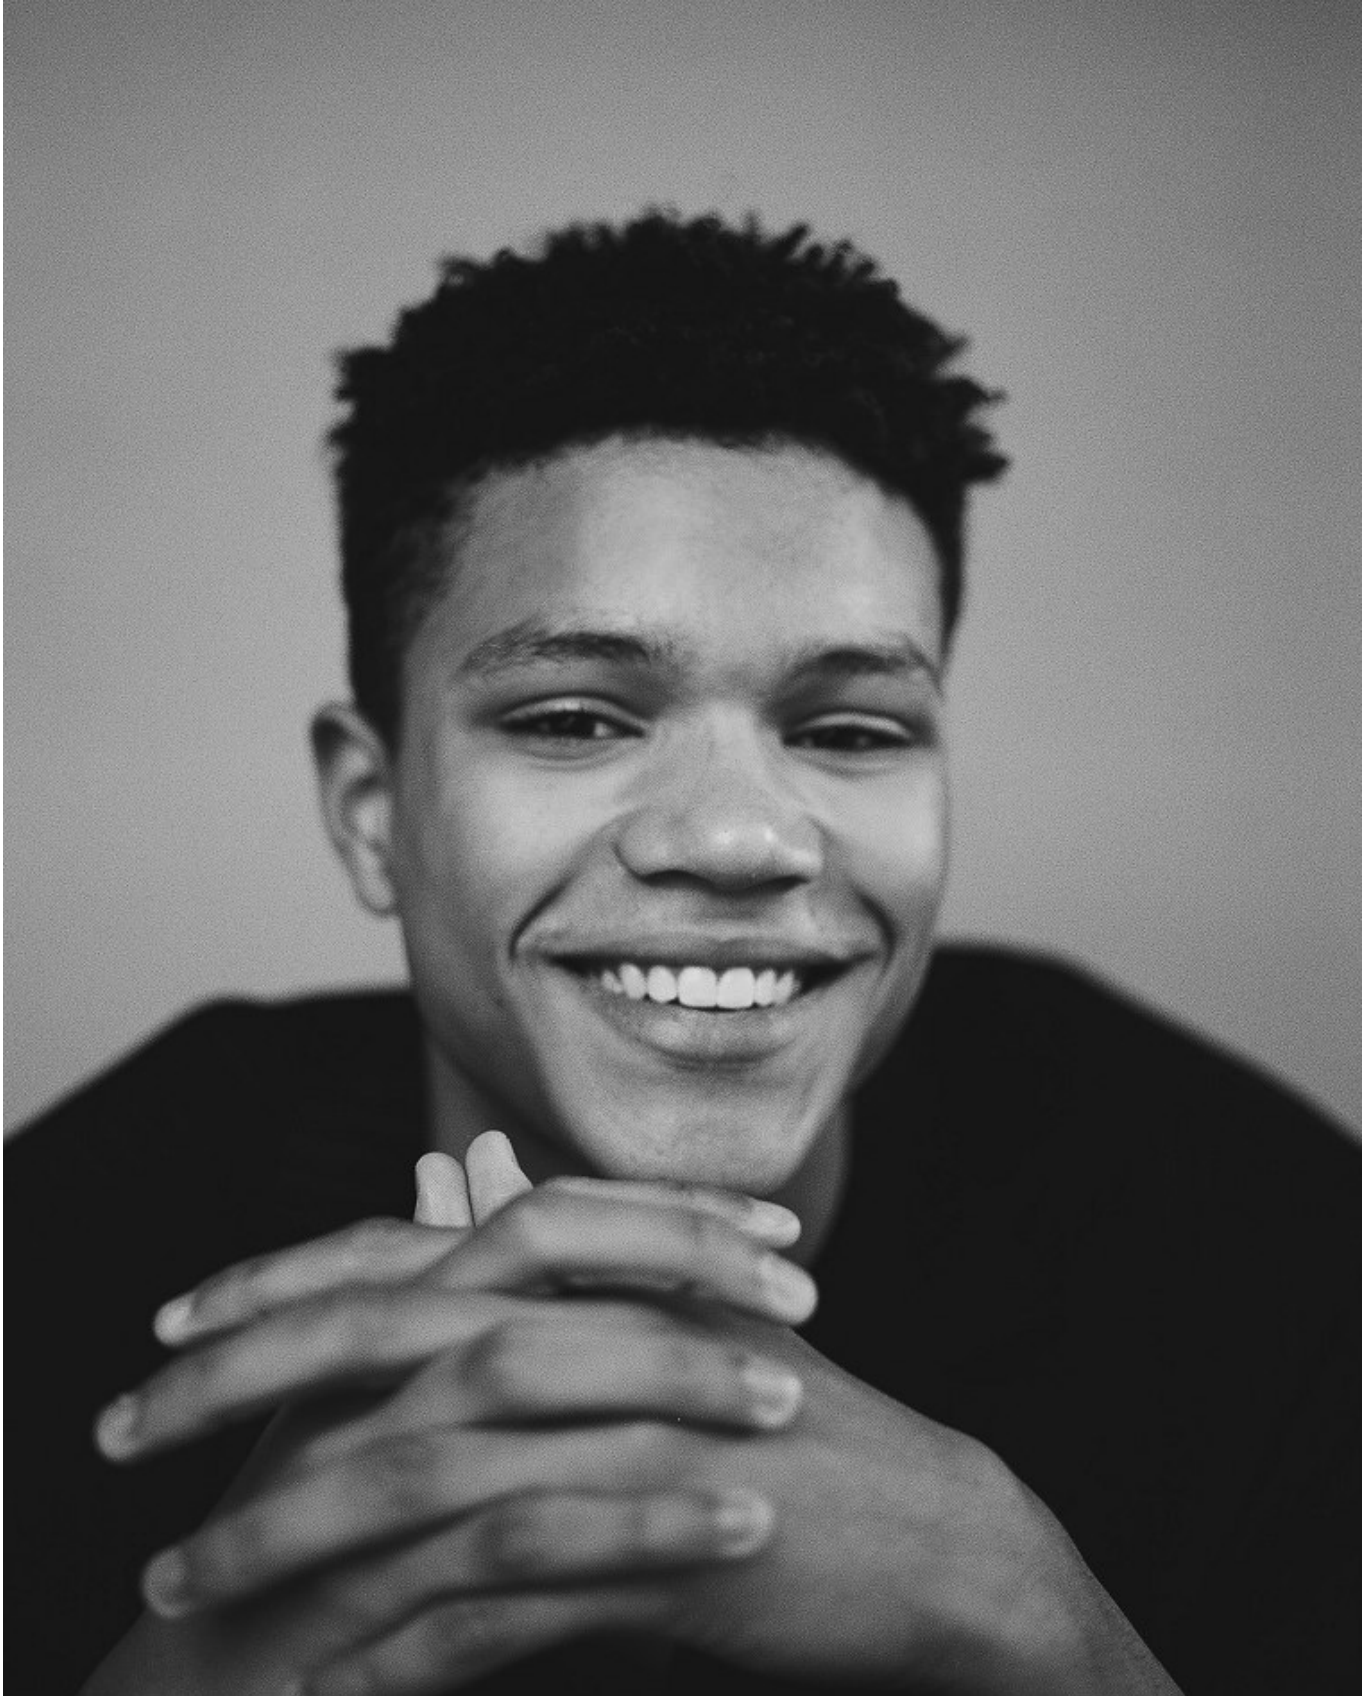

BOSS MODELS

CAPE TOWN

REECE MCDONALD

Height: 187cm Shoe: 9.5 UK Hair: Brown Eyes: Brown

BOSS MODELS

CAPE TOWN

REECE MCDONALD

Height: 187cm Shoe: 9.5 UK Hair: Brown Eyes: Brown

REECE MCDONALD

Height: 187cm Shoe: 9.5 UK Hair: Brown Eyes: Brown

BOSS MODELS

CAPE TOWN

REECE MCDONALD

Height: 187cm Shoe: 9.5 UK Hair: Brown Eyes: Brown

BOSS MODELS

CAPE TOWN