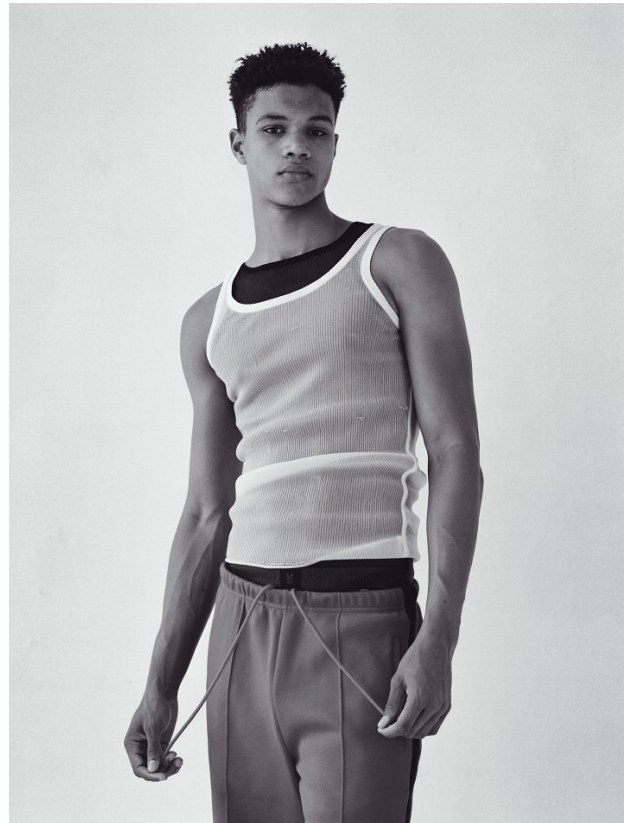

BOSS MODELS

CAPE TOWN

REECE MCDONALD

Height: 187cm Shoe: 9.5 UK Hair: Brown Eyes: Brown

BOSS MODELS

CAPE TOWN

REECE MCDONALD

Height: 187cm Shoe: 9.5 UK Hair: Brown Eyes: Brown

BOSS MODELS

CAPE TOWN

STYLE

October 2019 53

REECE MCDONALD

Height: 187cm Shoe: 9.5 UK Hair: Brown Eyes: Brown

BOSS MODELS

CAPE TOWN

REECE MCDONALD

Height: 187cm Shoe: 9.5 UK Hair: Brown Eyes: Brown

BOSS MODELS

CAPE TOWN

REECE MCDONALD

Height: 187cm Shoe: 9.5 UK Hair: Brown Eyes: Brown

BOSS MODELS

CAPE TOWN

REECE MCDONALD

Height: 187cm Shoe: 9.5 UK Hair: Brown Eyes: Brown