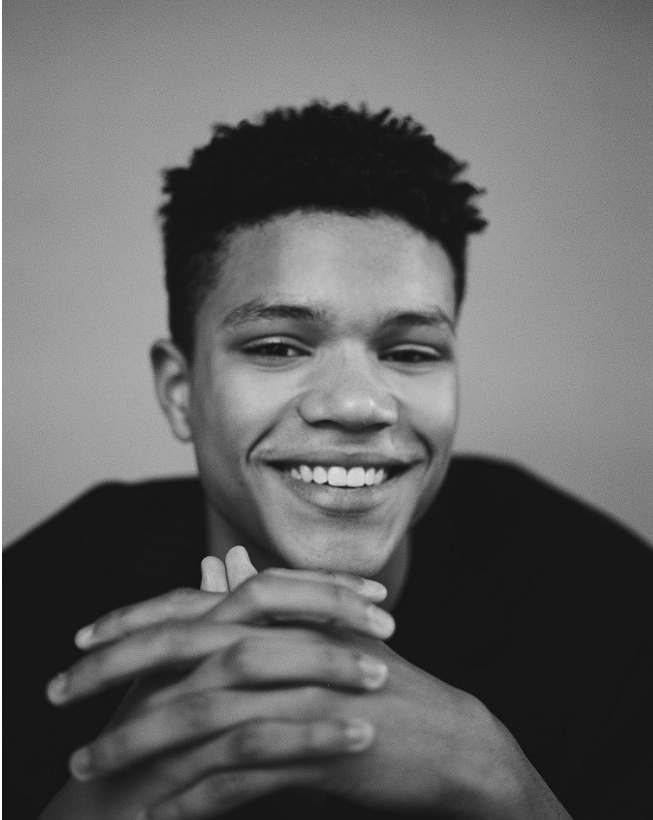

BOSS MODELS

CAPE TOWN

REECE MCDONALD

Height: 187cm Shoe: 9.5 UK Hair: Brown Eyes: Brown

BOSS MODELS

CAPE TOWN

REECE MCDONALD

Height: 187cm Shoe: 9.5 UK Hair: Brown Eyes: Brown

BOSS MODELS

CAPE TOWN

STYLE

October 2019 53

REECE MCDONALD

Height: 187cm Shoe: 9.5 UK Hair: Brown Eyes: Brown

BOSS MODELS

CAPE TOWN

REECE MCDONALD

Height: 187cm Shoe: 9.5 UK Hair: Brown Eyes: Brown

BOSS MODELS

CAPE TOWN

REECE MCDONALD

Height: 187cm Shoe: 9.5 UK Hair: Brown Eyes: Brown

BOSS MODELS

CAPE TOWN

REECE MCDONALD

Height: 187cm Shoe: 9.5 UK Hair: Brown Eyes: Brown