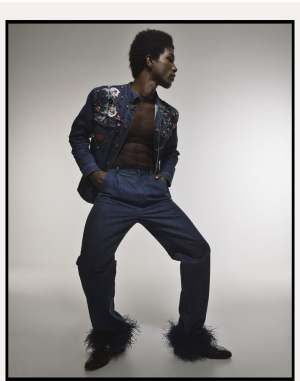

BOSS MODELS

CAPE TOWN

NANA KORANKYE

Height: 181cm Chest: 92cm Waist: 73cm Suit: 37 R Shoe: 9.5 UK Hair: Black Eyes: Brown

BOSS MODELS

CAPE TOWN

NANA KORANKYE

Height: 181cm Chest: 92cm Waist: 73cm Suit: 37 R Shoe: 9.5 UK Hair: Black Eyes: Brown