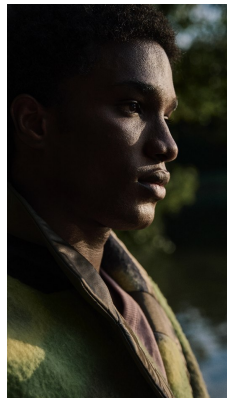

BOSS MODELS

CAPE TOWN

NANA KORANKYE

Height: 181cm Chest: 92cm Waist: 73cm Suit: 37 R Shoe: 9.5 UK Hair: Black Eyes: Brown

BOSS MODELS

CAPE TOWN

NANA KORANKYE

Height: 181cm Chest: 92cm Waist: 73cm Suit: 37 R Shoe: 9.5 UK Hair: Black Eyes: Brown