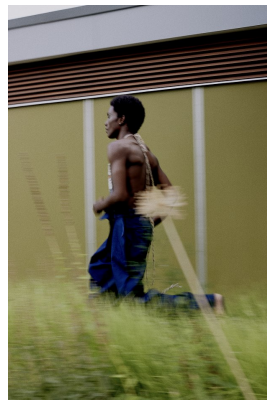

BOSS MODELS

CAPE TOWN

NANA KORANKYE

Height: 181cm Chest: 92cm Waist: 73cm Suit: 37 R Shoe: 9.5 UK Hair: Black Eyes: Brown

BOSS MODELS

CAPE TOWN

NANA KORANKYE

Height: 181cm Chest: 92cm Waist: 73cm Suit: 37 R Shoe: 9.5 UK Hair: Black Eyes: Brown