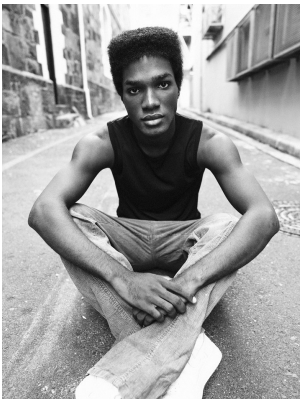

BOSS MODELS

CAPE TOWN

NANA KORANKYE

Height: 181cm Chest: 92cm Waist: 73cm Suit: 37 R Shoe: 9.5 UK Hair: Black Eyes: Brown

BOSS MODELS

CAPE TOWN

NANA KORANKYE

Height: 181cm Chest: 92cm Waist: 73cm Suit: 37 R Shoe: 9.5 UK Hair: Black Eyes: Brown