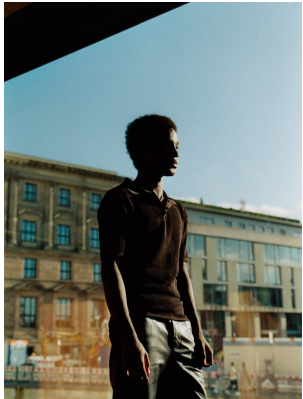

BOSS MODELS

CAPE TOWN

NANA KORANKYE

Height: 181cm Chest: 92cm Waist: 73cm Suit: 37 R Shoe: 9.5 UK Hair: Black Eyes: Brown

BOSS MODELS

CAPE TOWN

NANA KORANKYE

Height: 181cm Chest: 92cm Waist: 73cm Suit: 37 R Shoe: 9.5 UK Hair: Black Eyes: Brown