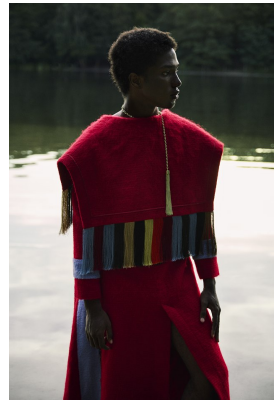

BOSS MODELS

CAPE TOWN

NANA KORANKYE

Height: 181cm Chest: 92cm Waist: 73cm Suit: 37 R Shoe: 9.5 UK Hair: Black Eyes: Brown

BOSS MODELS

CAPE TOWN

NANA KORANKYE

Height: 181cm Chest: 92cm Waist: 73cm Suit: 37 R Shoe: 9.5 UK Hair: Black Eyes: Brown