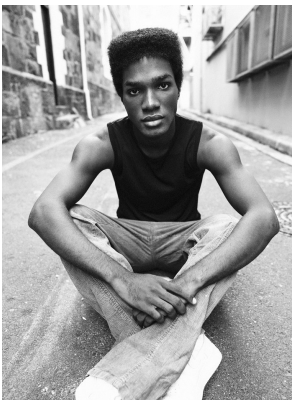

BOSS MODELS

CAPE TOWN

NANA KORANKYE

Height: 181cm Chest: 92cm Waist: 73cm Suit: 37 R Shoe: 9.5 UK Hair: Black Eyes: Brown

BOSS MODELS

CAPE TOWN

NANA KORANKYE

Height: 181cm Chest: 92cm Waist: 73cm Suit: 37 R Shoe: 9.5 UK Hair: Black Eyes: Brown