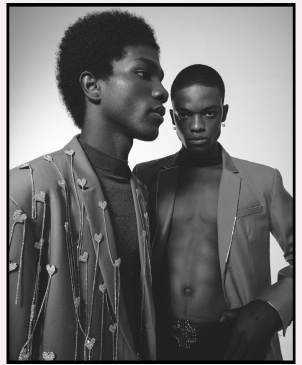

BOSS MODELS

CAPE TOWN

NANA KORANKYE

Height: 181cm Chest: 92cm Waist: 73cm Suit: 37 R Shoe: 9.5 UK Hair: Black Eyes: Brown

BOSS MODELS

CAPE TOWN

NANA KORANKYE

Height: 181cm Chest: 92cm Waist: 73cm Suit: 37 R Shoe: 9.5 UK Hair: Black Eyes: Brown