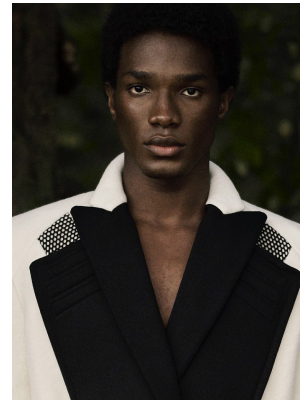

BOSS MODELS

CAPE TOWN

NANA KORANKYE

Height: 181cm Chest: 92cm Waist: 73cm Suit: 37 R Shoe: 9.5 UK Hair: Black Eyes: Brown

BOSS MODELS

CAPE TOWN

NANA KORANKYE

Height: 181cm Chest: 92cm Waist: 73cm Suit: 37 R Shoe: 9.5 UK Hair: Black Eyes: Brown