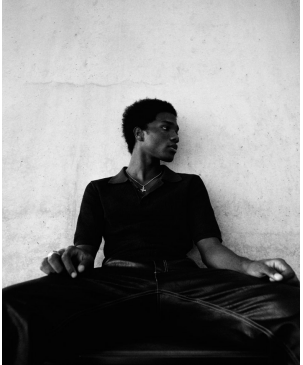

BOSS MODELS

CAPE TOWN

NANA KORANKYE

Height: 181cm Chest: 92cm Waist: 73cm Suit: 37 R Shoe: 9.5 UK Hair: Black Eyes: Brown

BOSS MODELS

CAPE TOWN

NANA KORANKYE

Height: 181cm Chest: 92cm Waist: 73cm Suit: 37 R Shoe: 9.5 UK Hair: Black Eyes: Brown