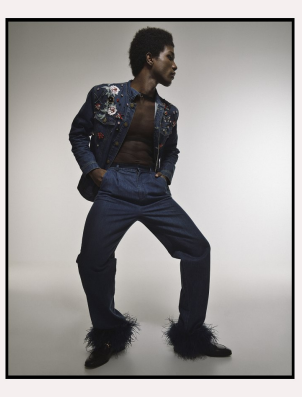

BOSS MODELS

CAPE TOWN

NANA KORANKYE

Height: 181cm Chest: 92cm Waist: 73cm Suit: 37 R Shoe: 9.5 UK Hair: Black Eyes: Brown

BOSS MODELS

CAPE TOWN

NANA KORANKYE

Height: 181cm Chest: 92cm Waist: 73cm Suit: 37 R Shoe: 9.5 UK Hair: Black Eyes: Brown