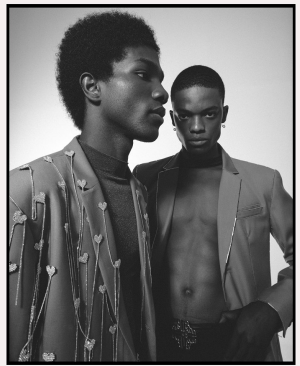

BOSS MODELS

CAPE TOWN

NANA KORANKYE

Height: 181cm Chest: 92cm Waist: 73cm Suit: 37 R Shoe: 9.5 UK Hair: Black Eyes: Brown

BOSS MODELS

CAPE TOWN

NANA KORANKYE

Height: 181cm Chest: 92cm Waist: 73cm Suit: 37 R Shoe: 9.5 UK Hair: Black Eyes: Brown