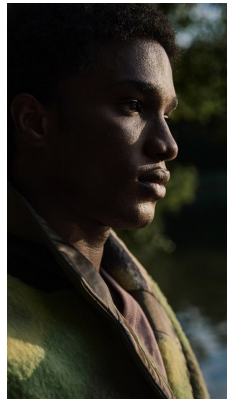

BOSS MODELS

CAPE TOWN

NANA KORANKYE

Height: 181cm Chest: 92cm Waist: 73cm Suit: 37 R Shoe: 9.5 UK Hair: Black Eyes: Brown

BOSS MODELS

CAPE TOWN

NANA KORANKYE

Height: 181cm Chest: 92cm Waist: 73cm Suit: 37 R Shoe: 9.5 UK Hair: Black Eyes: Brown