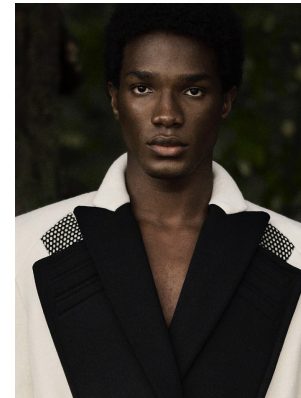

BOSS MODELS

CAPE TOWN

NANA KORANKYE

Height: 181cm Chest: 92cm Waist: 73cm Suit: 37 R Shoe: 9.5 UK Hair: Black Eyes: Brown

BOSS MODELS

CAPE TOWN

NANA KORANKYE

Height: 181cm Chest: 92cm Waist: 73cm Suit: 37 R Shoe: 9.5 UK Hair: Black Eyes: Brown