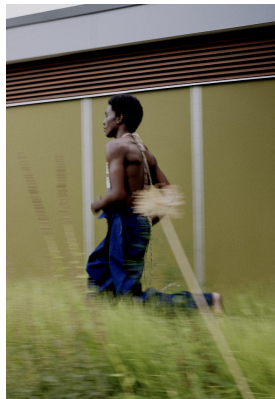

BOSS MODELS

CAPE TOWN

NANA KORANKYE

Height: 181cm Chest: 92cm Waist: 73cm Suit: 37 R Shoe: 9.5 UK Hair: Black Eyes: Brown

BOSS MODELS

CAPE TOWN

NANA KORANKYE

Height: 181cm Chest: 92cm Waist: 73cm Suit: 37 R Shoe: 9.5 UK Hair: Black Eyes: Brown