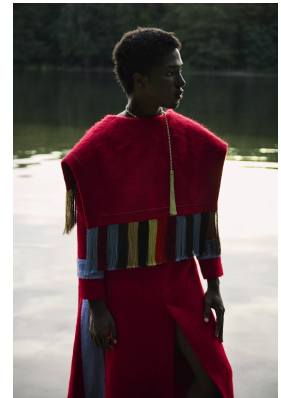

BOSS MODELS

CAPE TOWN

NANA KORANKYE

Height: 181cm Chest: 92cm Waist: 73cm Suit: 37 R Shoe: 9.5 UK Hair: Black Eyes: Brown

BOSS MODELS

CAPE TOWN

NANA KORANKYE

Height: 181cm Chest: 92cm Waist: 73cm Suit: 37 R Shoe: 9.5 UK Hair: Black Eyes: Brown