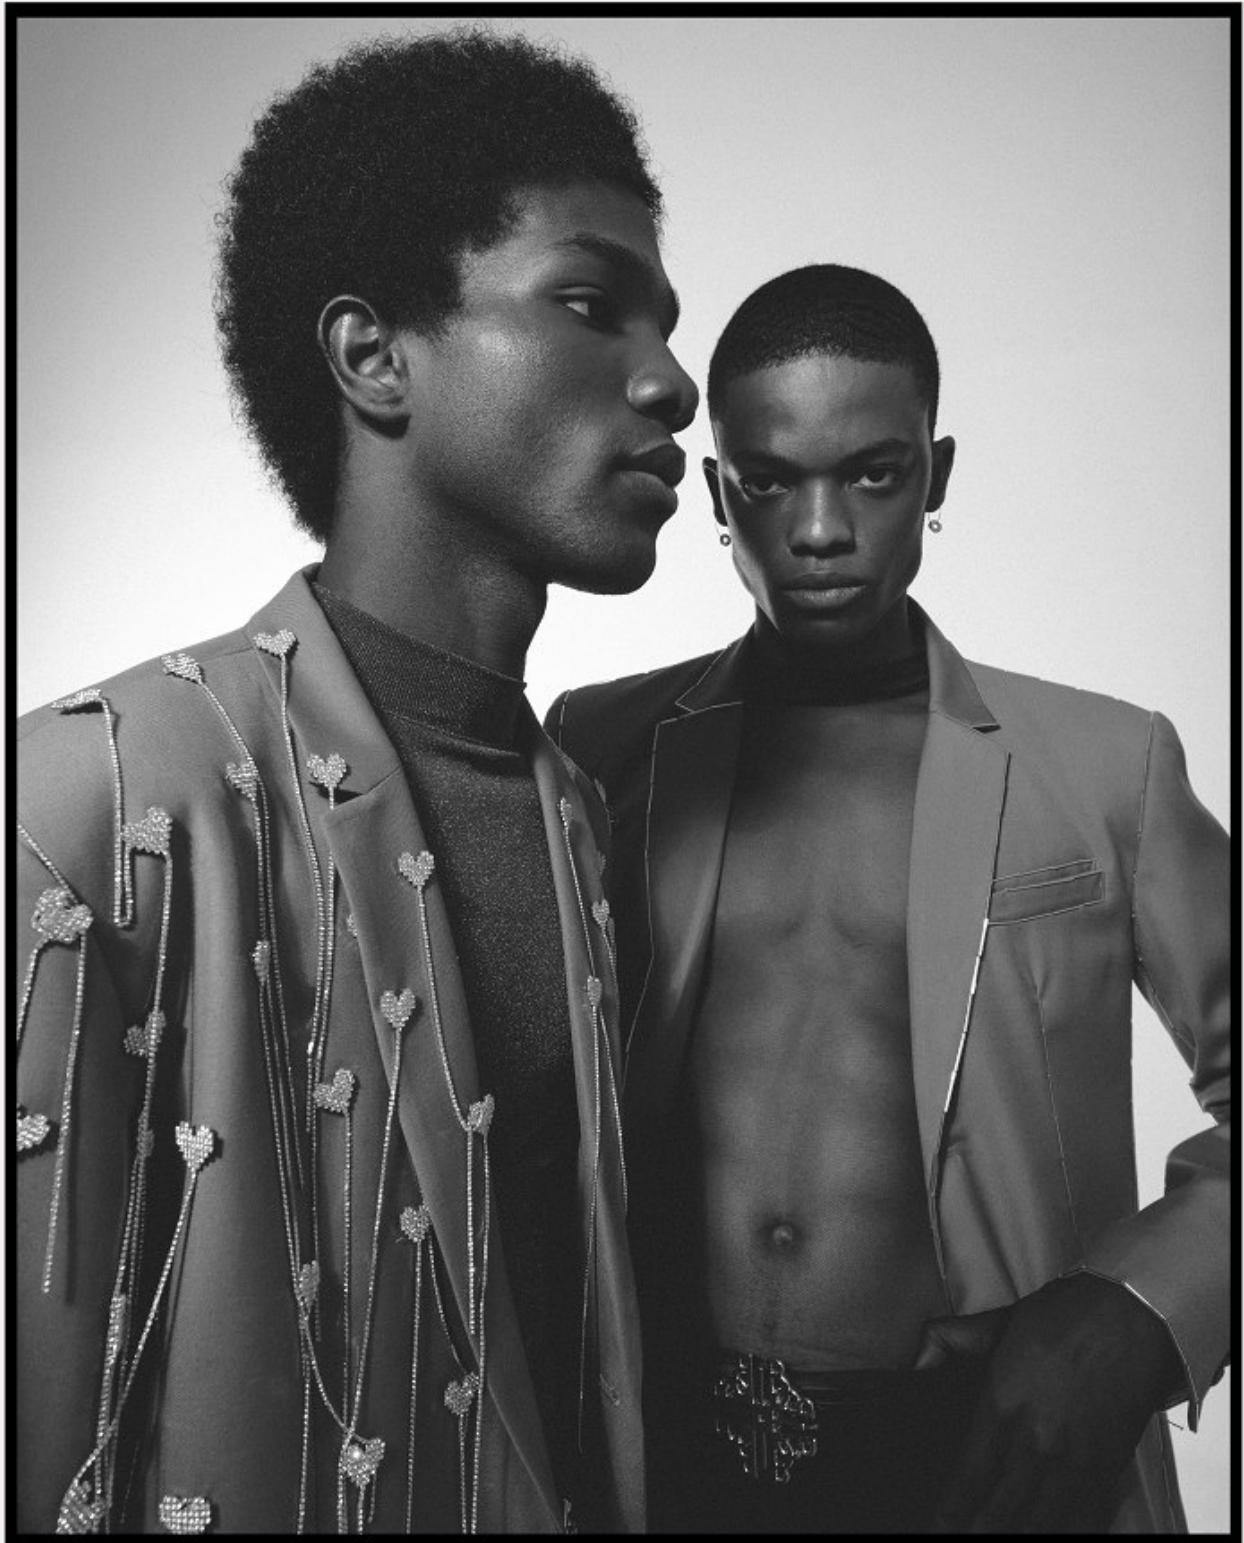

BOSS MODELS

CAPE TOWN

NANA KORANKYE

Height: 181cm Chest: 92cm Waist: 73cm Suit: 37 R Shoe: 9.5 UK Hair: Black Eyes: Brown