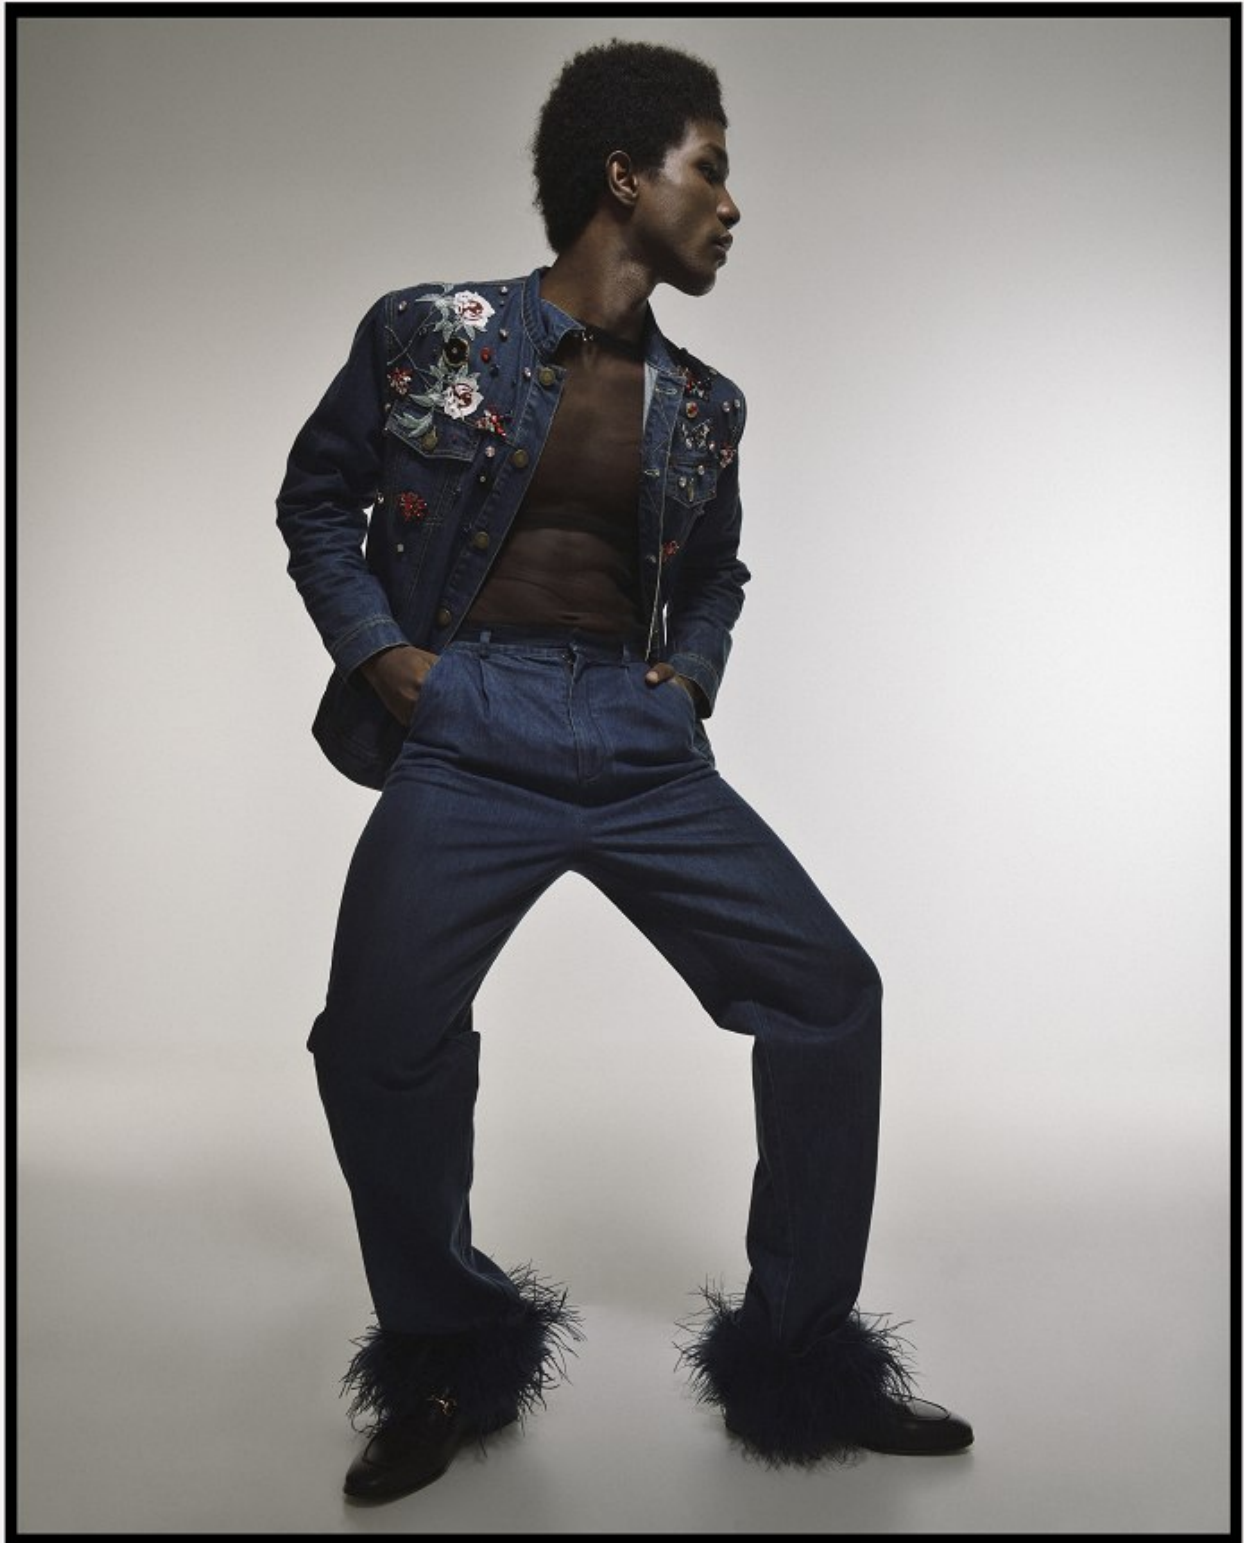

BOSS MODELS

CAPE TOWN

NANA KORANKYE

Height: 181cm Chest: 92cm Waist: 73cm Suit: 37 R Shoe: 9.5 UK Hair: Black Eyes: Brown

BOSS MODELS

CAPE TOWN

NANA KORANKYE

Height: 181cm Chest: 92cm Waist: 73cm Suit: 37 R Shoe: 9.5 UK Hair: Black Eyes: Brown