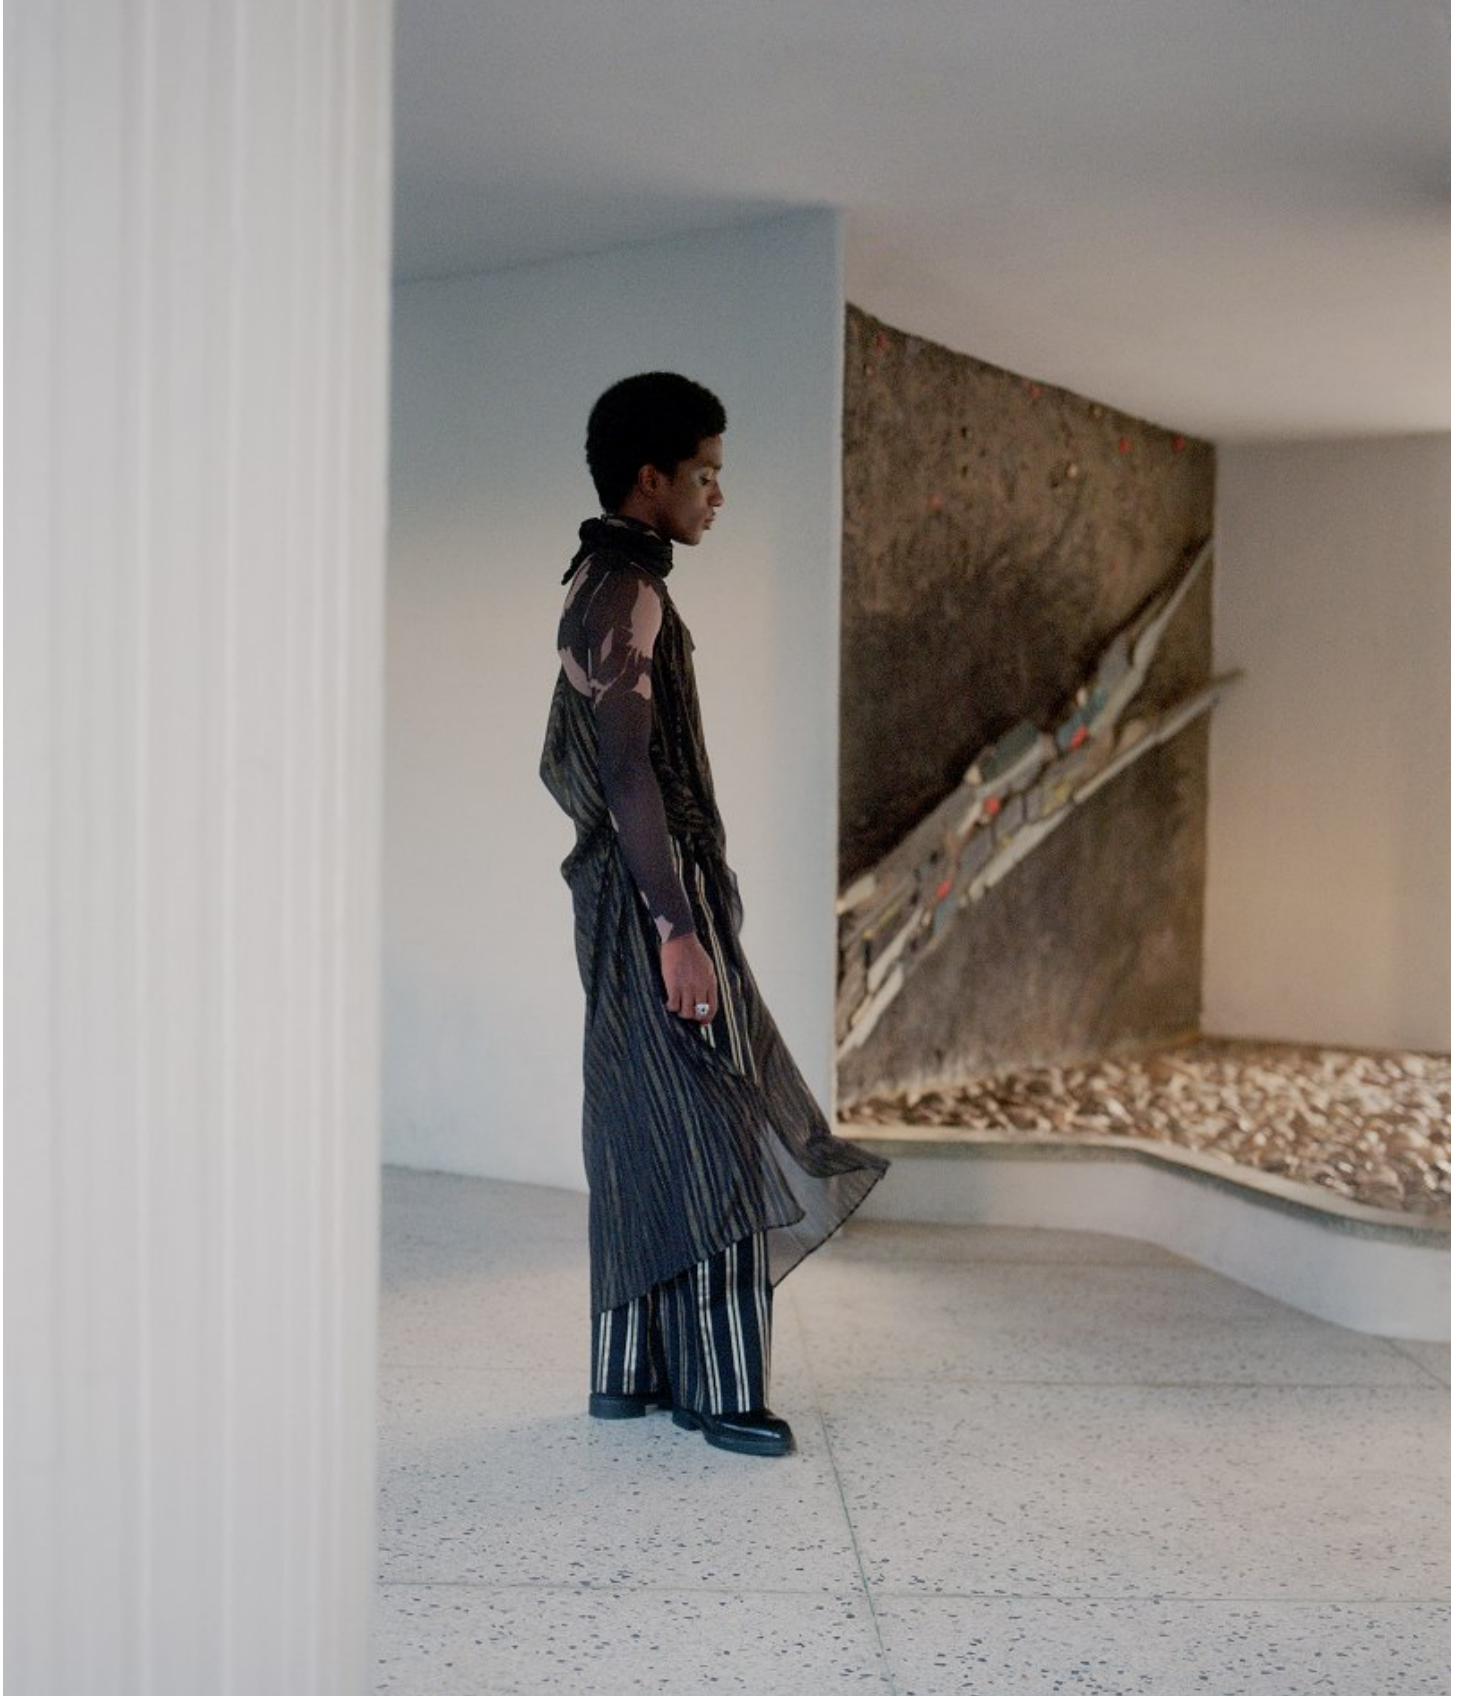

BOSS MODELS

CAPE TOWN

NANA KORANKYE

Height: 181cm Chest: 92cm Waist: 73cm Suit: 37 R Shoe: 9.5 UK Hair: Black Eyes: Brown