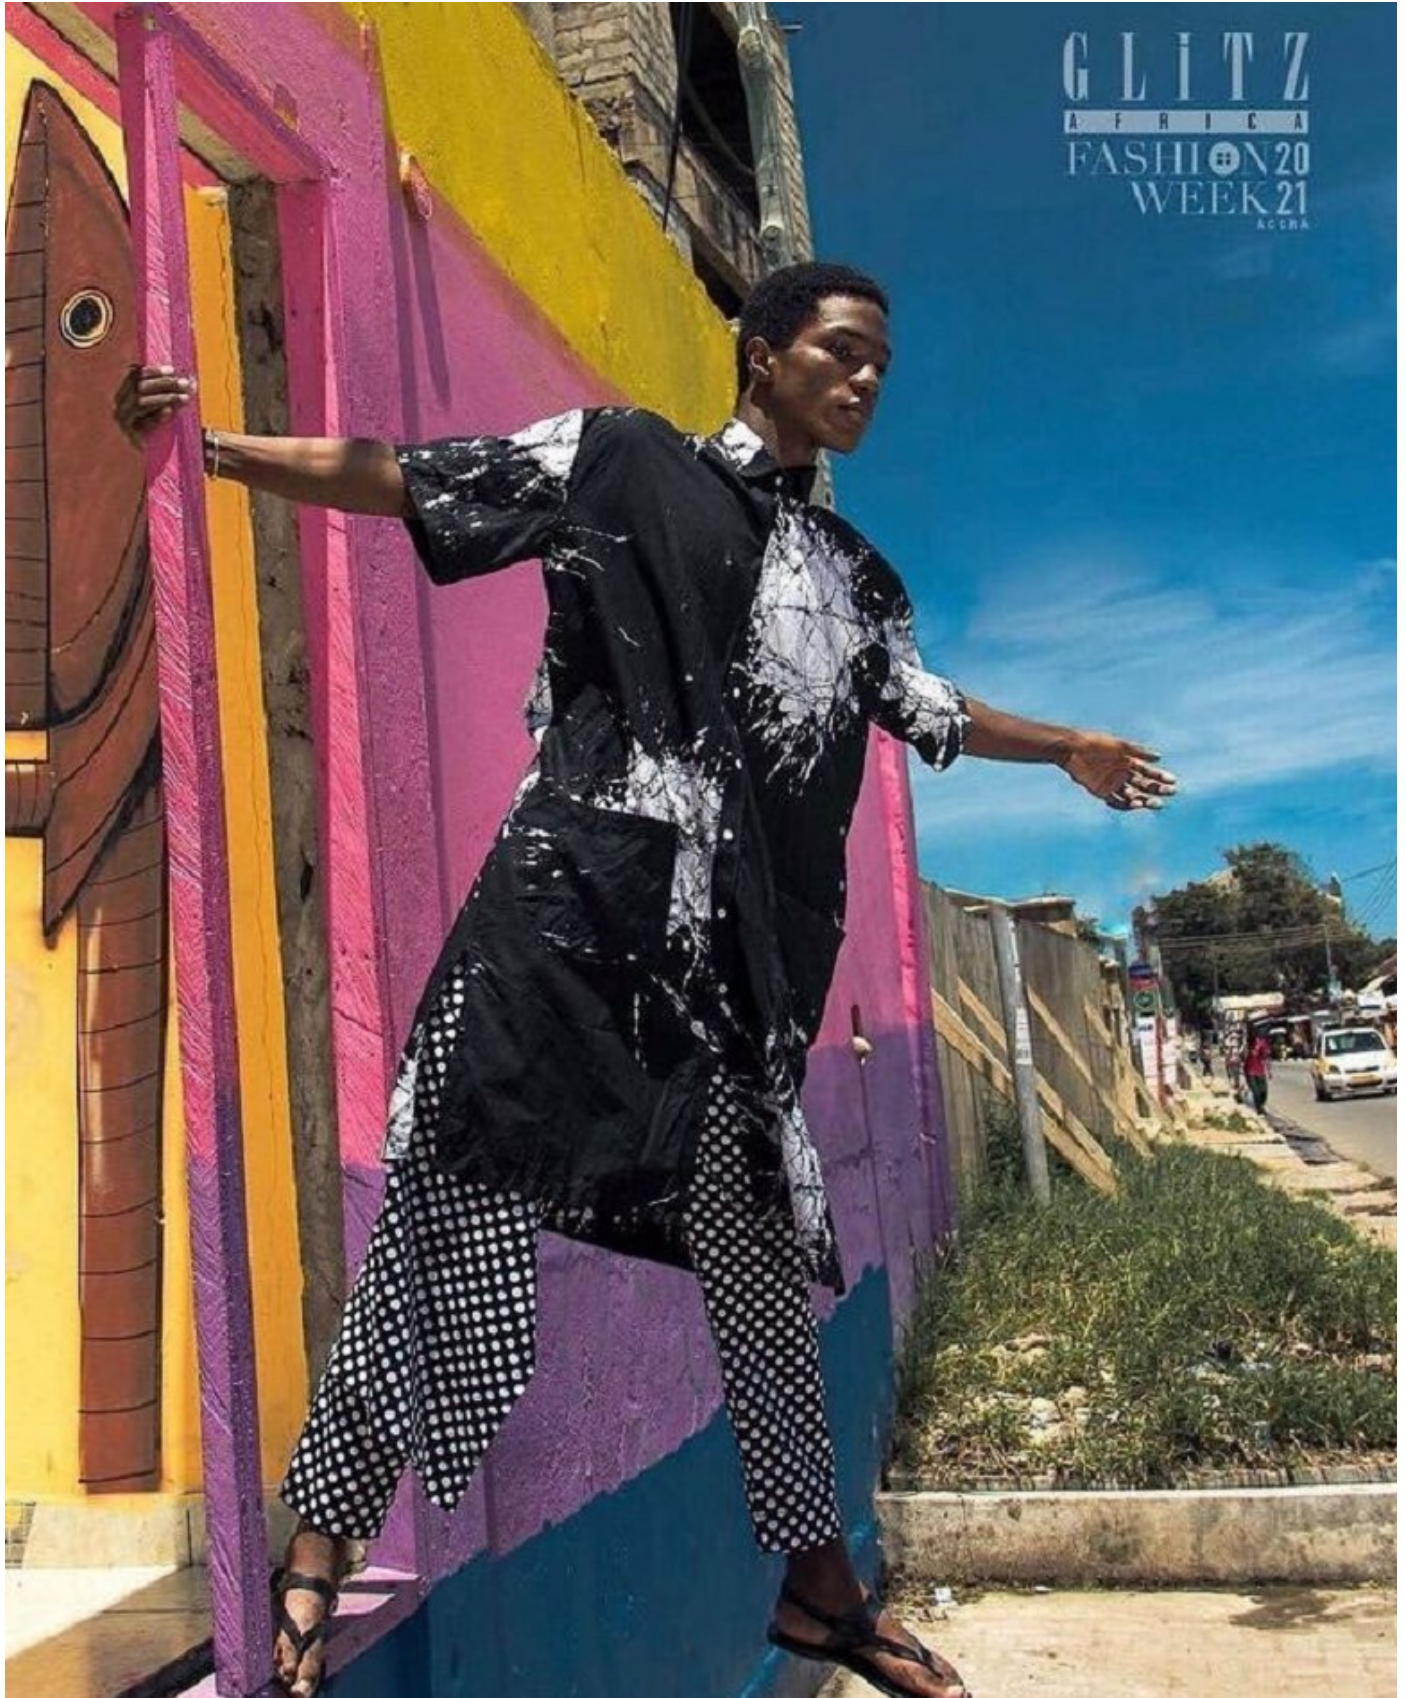

NANA KORANKYE

BOSS MODELS

CAPE TOWN

NANA KORANKYE

Height: 181cm Chest: 92cm Waist: 73cm Suit: 37 R Shoe: 9.5 UK Hair: Black Eyes: Brown