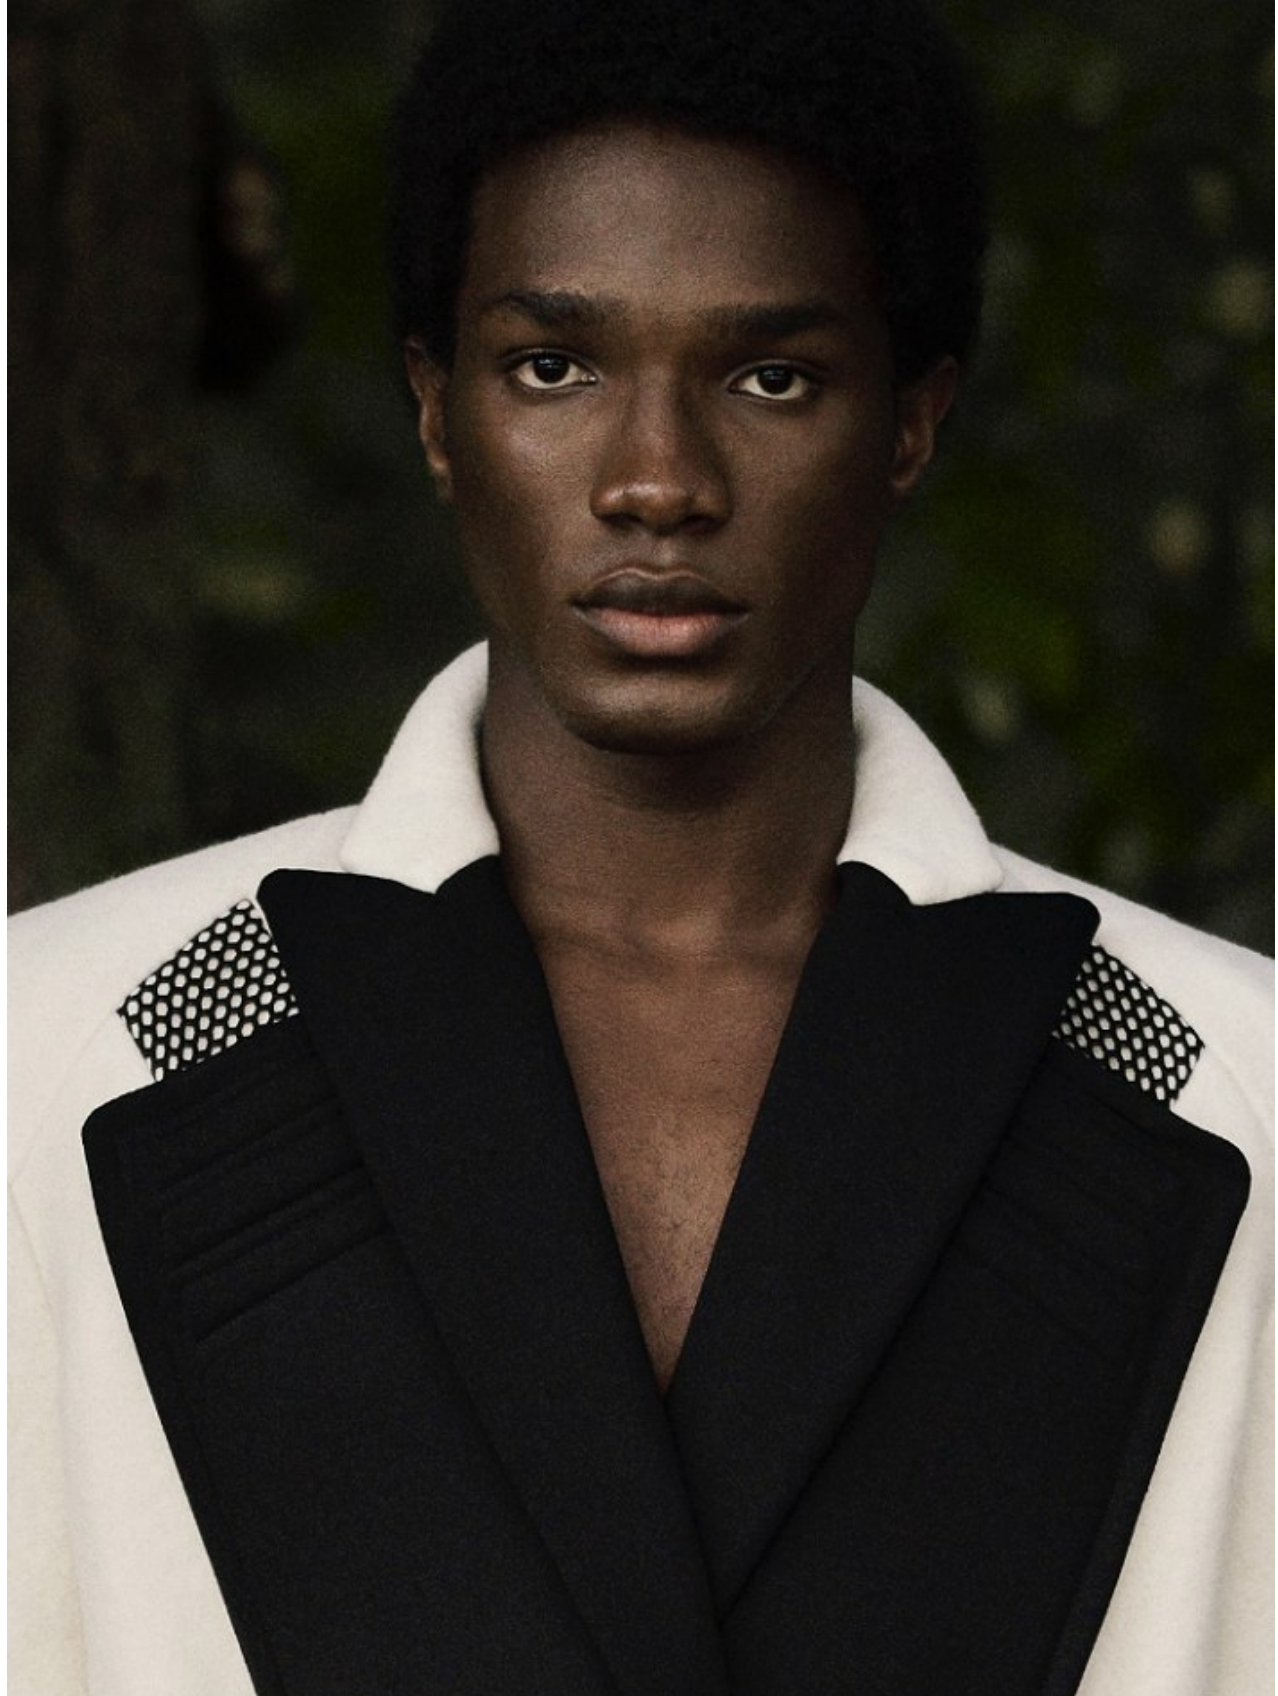

BOSS MODELS

CAPE TOWN

NANA KORANKYE

Height: 181cm Chest: 92cm Waist: 73cm Suit: 37 R Shoe: 9.5 UK Hair: Black Eyes: Brown