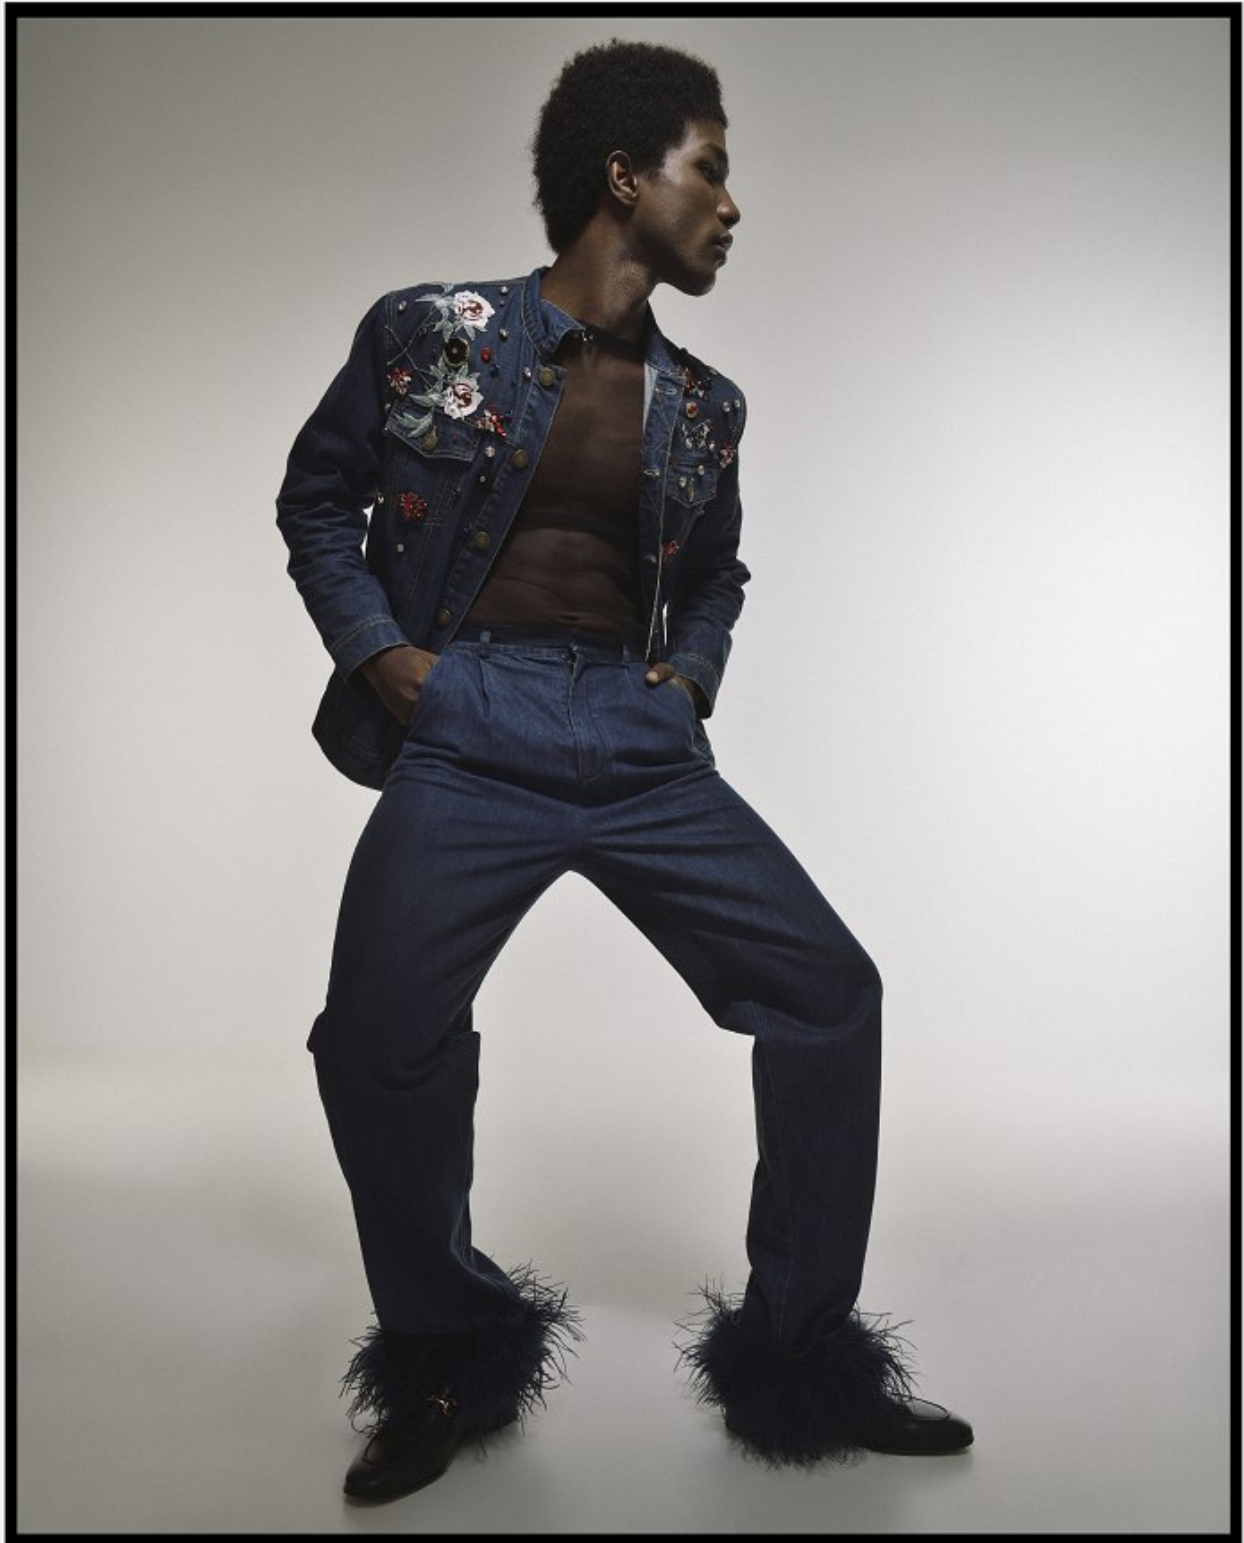

# BOSS MODELS

CAPE TOWN

**NANA KORANKYE**

Height: 181cm Chest: 92cm Waist: 73cm Suit: 37 R Shoe: 9.5 UK Hair: Black Eyes: Brown