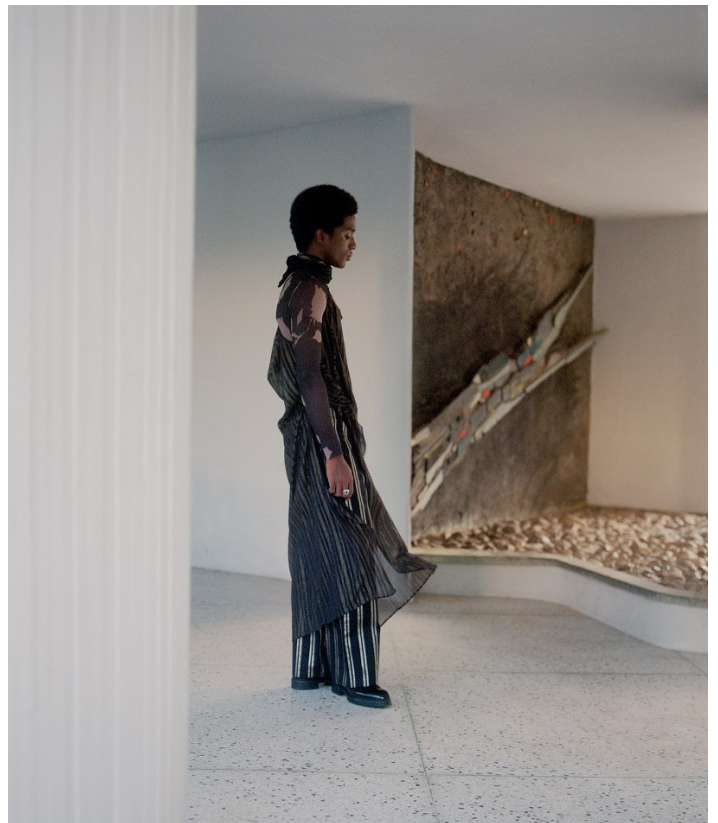

BOSS MODELS

CAPE TOWN

NANA KORANKYE

Height: 181cm Chest: 92cm Waist: 73cm Suit: 37 R Shoe: 9.5 UK Hair: Black Eyes: Brown