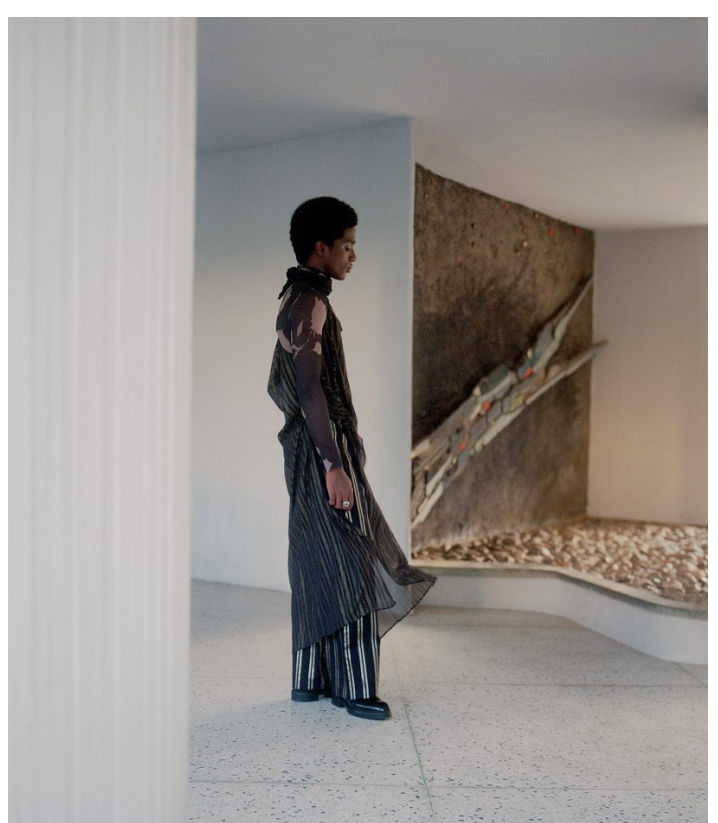

BOSS MODELS

CAPE TOWN

NANA KORANKYE

Height: 181cm Chest: 92cm Waist: 73cm Suit: 37 R Shoe: 9.5 UK Hair: Black Eyes: Brown