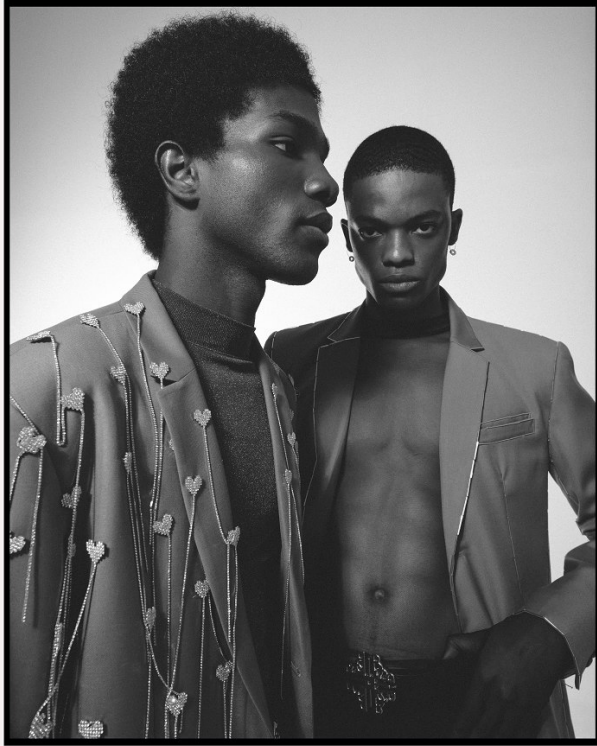

BOSS MODELS

CAPE TOWN

NANA KORANKYE

Height: 181cm Chest: 92cm Waist: 73cm Suit: 37 R Shoe: 9.5 UK Hair: Black Eyes: Brown

BOSS MODELS

CAPE TOWN

NANA KORANKYE

Height: 181cm Chest: 92cm Waist: 73cm Suit: 37 R Shoe: 9.5 UK Hair: Black Eyes: Brown