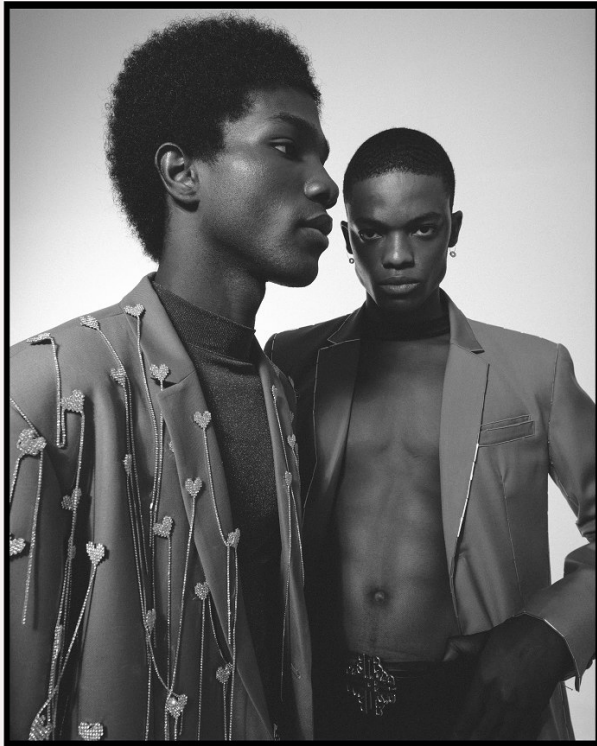

BOSS MODELS

CAPE TOWN

NANA KORANKYE

Height: 181cm Chest: 92cm Waist: 73cm Suit: 37 R Shoe: 9.5 UK Hair: Black Eyes: Brown

BOSS MODELS

CAPE TOWN

NANA KORANKYE

Height: 181cm Chest: 92cm Waist: 73cm Suit: 37 R Shoe: 9.5 UK Hair: Black Eyes: Brown