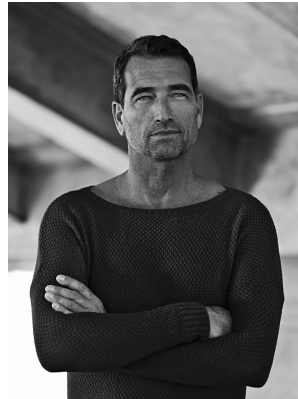

# BOSS MODELS

CAPE TOWN

MARC LE ROY.

Height: 185cm Chest: 100cm Waist: 88cm Suit: 40 R Shoe: 10 UK Hair: Brown Eyes: Blue