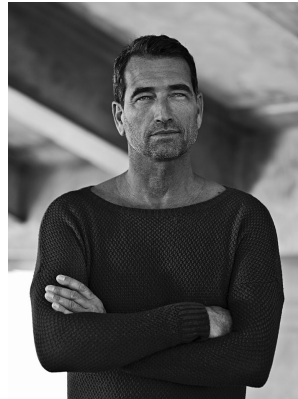

BOSS MODELS

CAPE TOWN

MARC LE ROY.

Height: 185cm Chest: 100cm Waist: 88cm Suit: 40 R Shoe: 10 UK Hair: Brown Eyes: Blue

BOSS MODELS

CAPE TOWN

MARC LE ROY.

Height: 185cm Chest: 100cm Waist: 88cm Suit: 40 R Shoe: 10 UK Hair: Brown Eyes: Blue