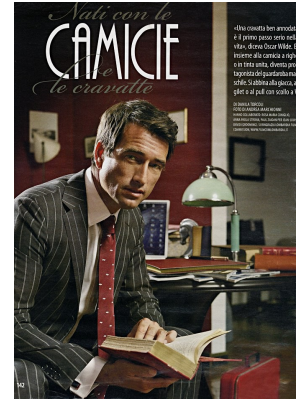

# BOSS MODELS

CAPE TOWN

MARC LE ROY.

Height: 185cm Chest: 100cm Waist: 88cm Suit: 40 R Shoe: 10 UK Hair: Brown Eyes: Blue