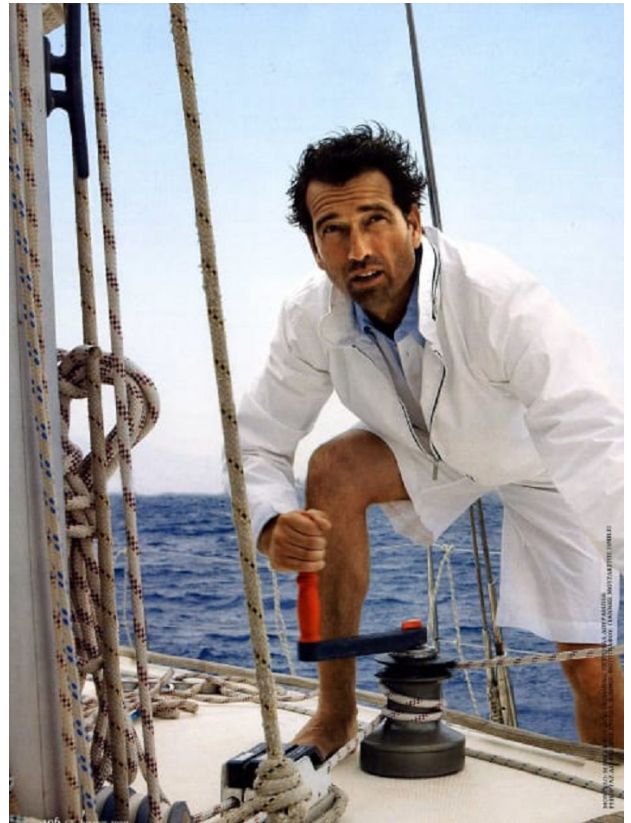

BOSS MODELS

CAPE TOWN

MARC LE ROY.

Height: 185cm Chest: 100cm Waist: 88cm Suit: 40 R Shoe: 10 UK Hair: Brown Eyes: Blue