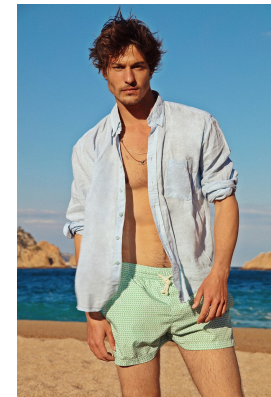

BOSS MODELS

CAPE TOWN

EDU R

Height: 184cm Chest: 99cm Waist: 82cm Suit: 39 R Shoe: 9 UK Hair: Brown Eyes: Blue

BOSS MODELS

CAPE TOWN

EDU R

Height: 184cm Chest: 99cm Waist: 82cm Suit: 39 R Shoe: 9 UK Hair: Brown Eyes: Blue

BOSS MODELS

CAPE TOWN

001 SPORTS-BUILD
SPORTS-BUILD
 The sports jacket is made of 100% cotton and is available in two colors: black and navy blue. It features a ribbed collar, cuffs and hem, and a kangaroo pocket. The Kawasaki logo is printed on the chest.

002 SPORTS-SUCCESS
SPORTS-SUCCESS
 The sports jacket is made of 100% cotton and is available in two colors: black and navy blue. It features a ribbed collar, cuffs and hem, and a kangaroo pocket. The Kawasaki logo is printed on the chest.

003 SPORTS-T-SHIRT
SPORTS-T-SHIRT
 The sports t-shirt is made of 100% cotton and is available in two colors: black and navy blue. It features a ribbed collar and cuffs. The Kawasaki logo is printed on the chest.