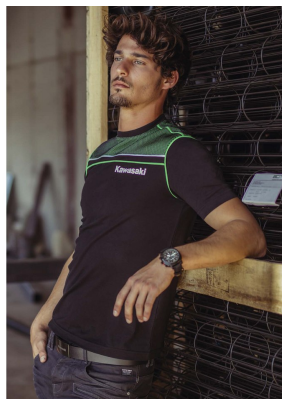

BOSS MODELS

CAPE TOWN

EDU R

Height: 184cm Chest: 99cm Waist: 82cm Suit: 39 R Shoe: 9 UK Hair: Brown Eyes: Blue