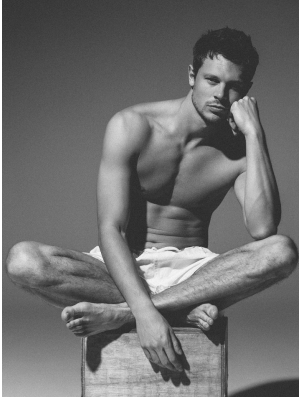

BOSS MODELS

CAPE TOWN

ARTHUR DE VALBRAY

Height: 184cm Chest: 97cm Waist: 81cm Suit: 38 R Shoe: 9 UK Hair: Light Brown Eyes: Blue

BOSS MODELS

CAPE TOWN

ARTHUR DE VALBRAY

Height: 184cm Chest: 97cm Waist: 81cm Suit: 38 R Shoe: 9 UK Hair: Light Brown Eyes: Blue