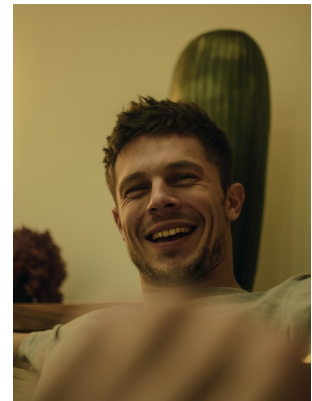

BOSS MODELS

CAPE TOWN

ARTHUR DE VALBRAY

Height: 184cm Chest: 97cm Waist: 81cm Suit: 38 R Shoe: 9 UK Hair: Light Brown Eyes: Blue

BOSS MODELS

CAPE TOWN

ARTHUR DE VALBRAY

Height: 184cm Chest: 97cm Waist: 81cm Suit: 38 R Shoe: 9 UK Hair: Light Brown Eyes: Blue