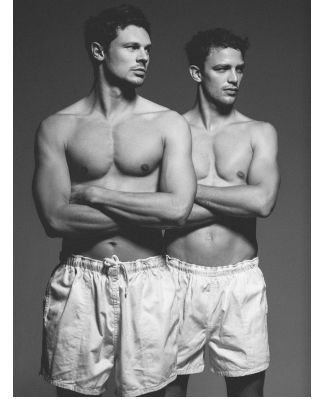

BOSS MODELS

CAPE TOWN

ARTHUR DE VALBRAY

Height: 184cm Chest: 97cm Waist: 81cm Suit: 38 R Shoe: 9 UK Hair: Light Brown Eyes: Blue

BOSS MODELS

CAPE TOWN

ARTHUR DE VALBRAY

Height: 184cm Chest: 97cm Waist: 81cm Suit: 38 R Shoe: 9 UK Hair: Light Brown Eyes: Blue