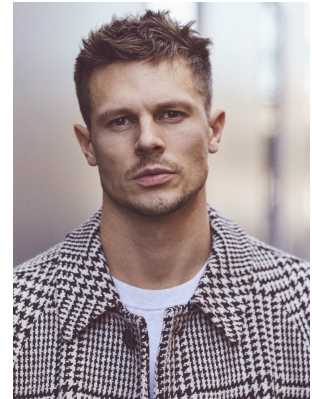

BOSS MODELS

CAPE TOWN

ARTHUR DE VALBRAY

Height: 184cm Chest: 97cm Waist: 81cm Suit: 38 R Shoe: 9 UK Hair: Light Brown Eyes: Blue

BOSS MODELS

CAPE TOWN

ARTHUR DE VALBRAY

Height: 184cm Chest: 97cm Waist: 81cm Suit: 38 R Shoe: 9 UK Hair: Light Brown Eyes: Blue