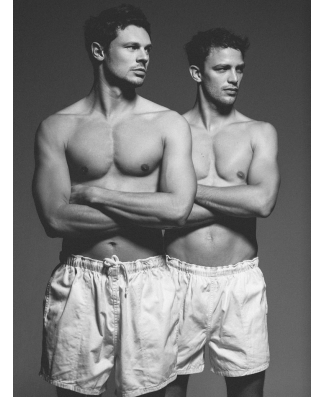

BOSS MODELS

CAPE TOWN

ARTHUR DE VALBRAY

Height: 184cm Chest: 97cm Waist: 81cm Suit: 38 R Shoe: 9 UK Hair: Light Brown Eyes: Blue