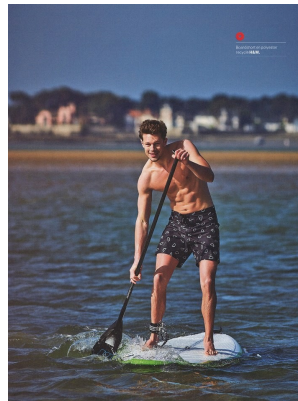

BOSS MODELS

CAPE TOWN

ARTHUR DE VALBRAY

Height: 184cm Chest: 97cm Waist: 81cm Suit: 38 R Shoe: 9 UK Hair: Light Brown Eyes: Blue