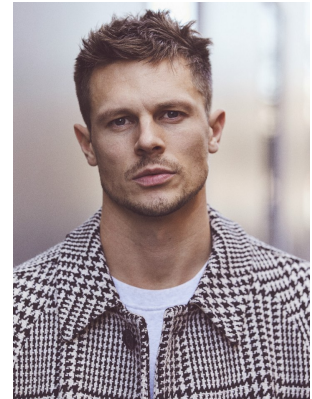

# BOSS MODELS

CAPE TOWN

## ARTHUR DE VALBRAY

Height: 184cm Chest: 97cm Waist: 81cm Suit: 38 R Shoe: 9 UK Hair: Light Brown Eyes: Blue