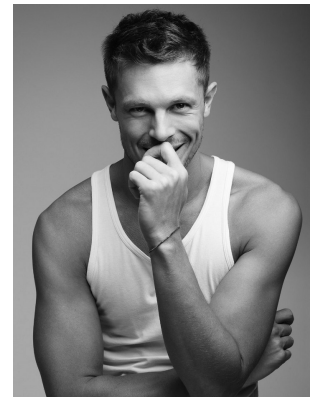

BOSS MODELS

CAPE TOWN

ARTHUR DE VALBRAY

Height: 184cm Chest: 97cm Waist: 81cm Suit: 38 R Shoe: 9 UK Hair: Light Brown Eyes: Blue