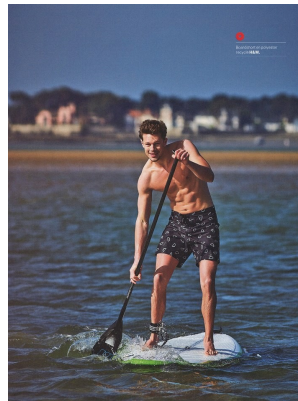

BOSS MODELS

CAPE TOWN

ARTHUR DE VALBRAY

Height: 184cm Chest: 97cm Waist: 81cm Suit: 38 R Shoe: 9 UK Hair: Light Brown Eyes: Blue

BOSS MODELS

CAPE TOWN

ARTHUR DE VALBRAY

Height: 184cm Chest: 97cm Waist: 81cm Suit: 38 R Shoe: 9 UK Hair: Light Brown Eyes: Blue