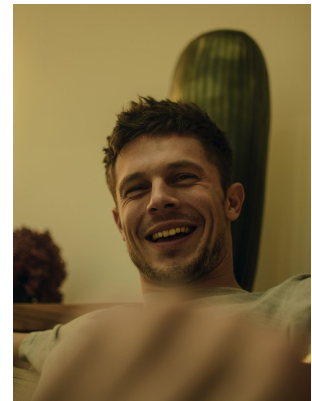

BOSS MODELS

CAPE TOWN

ARTHUR DE VALBRAY

Height: 184cm Chest: 97cm Waist: 81cm Suit: 38 R Shoe: 9 UK Hair: Light Brown Eyes: Blue