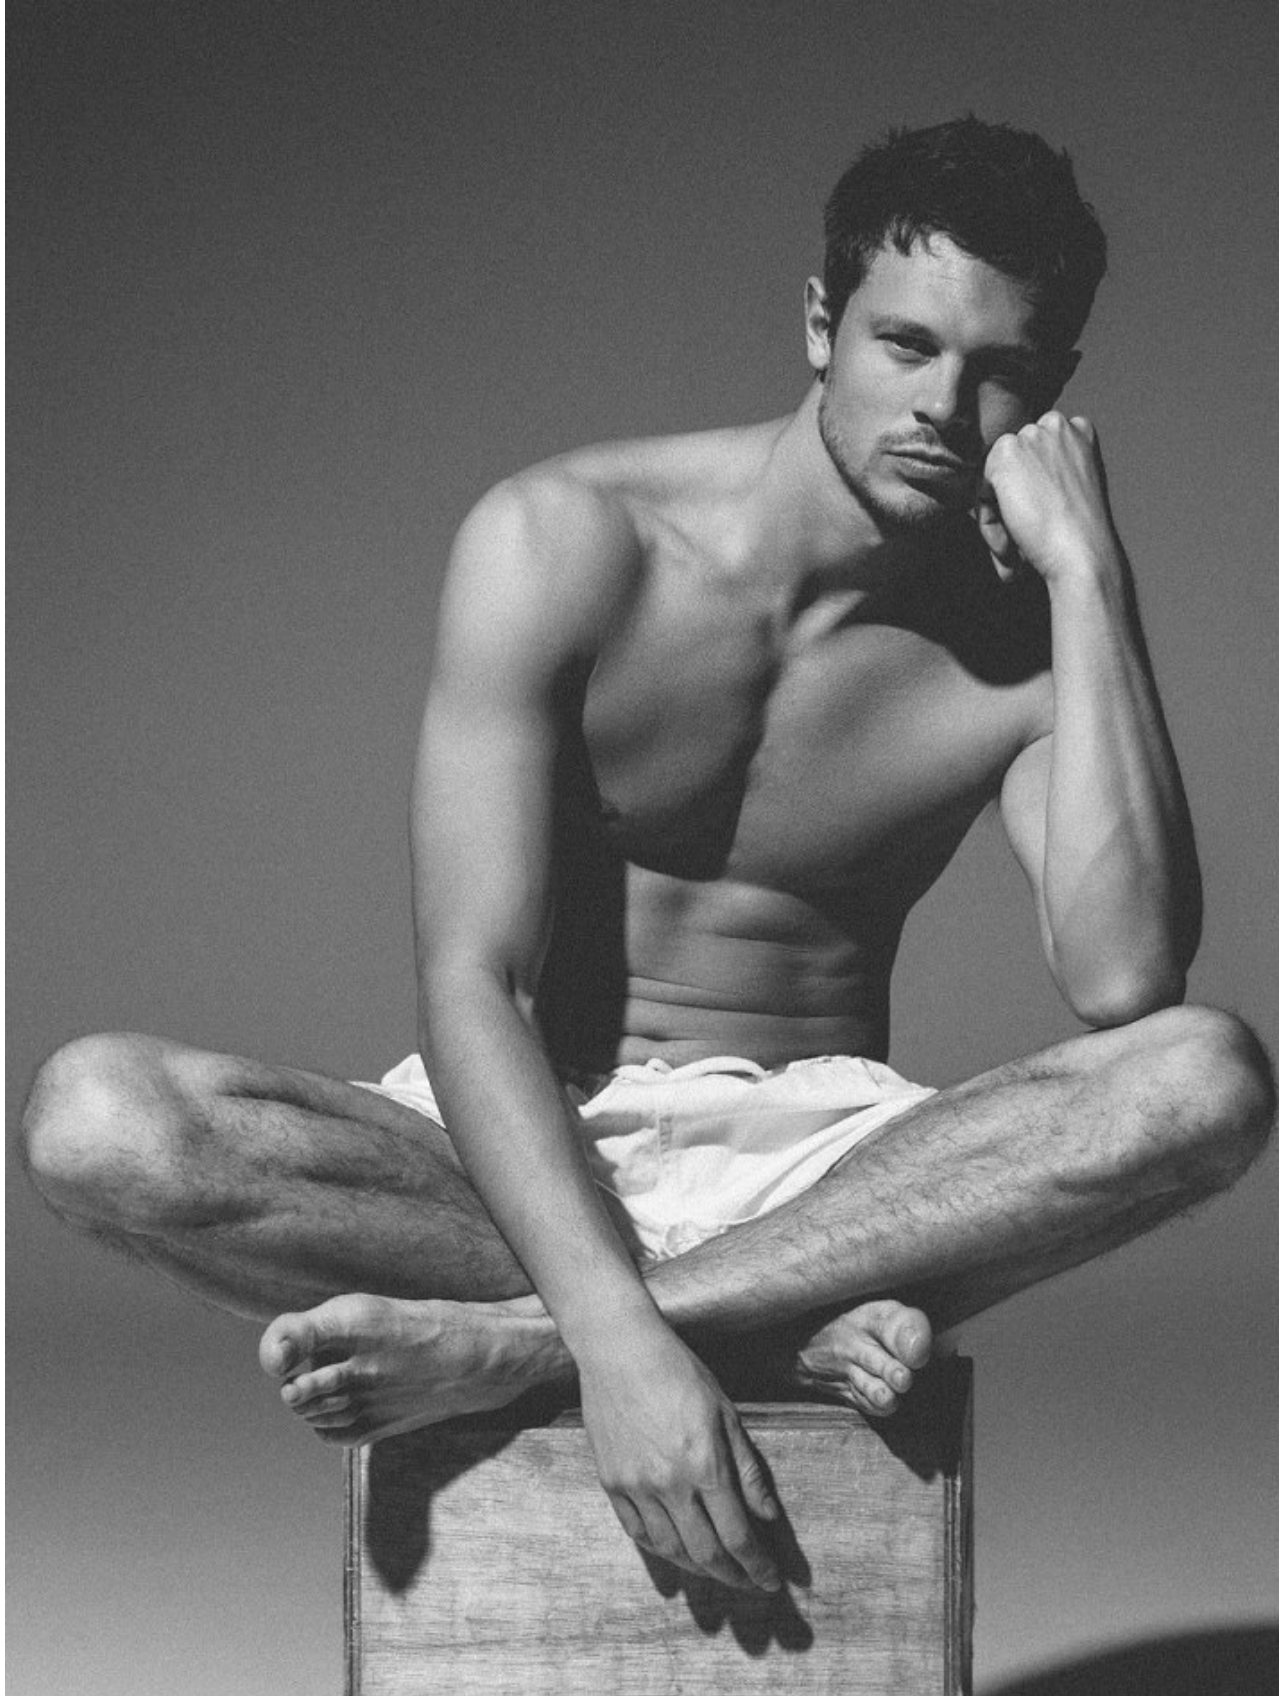

BOSS MODELS

CAPE TOWN

ARTHUR DE VALBRAY

Height: 184cm Chest: 97cm Waist: 81cm Suit: 38 R Shoe: 9 UK Hair: Light Brown Eyes: Blue

BOSS MODELS

CAPE TOWN

ARTHUR DE VALBRAY

Height: 184cm Chest: 97cm Waist: 81cm Suit: 38 R Shoe: 9 UK Hair: Light Brown Eyes: Blue