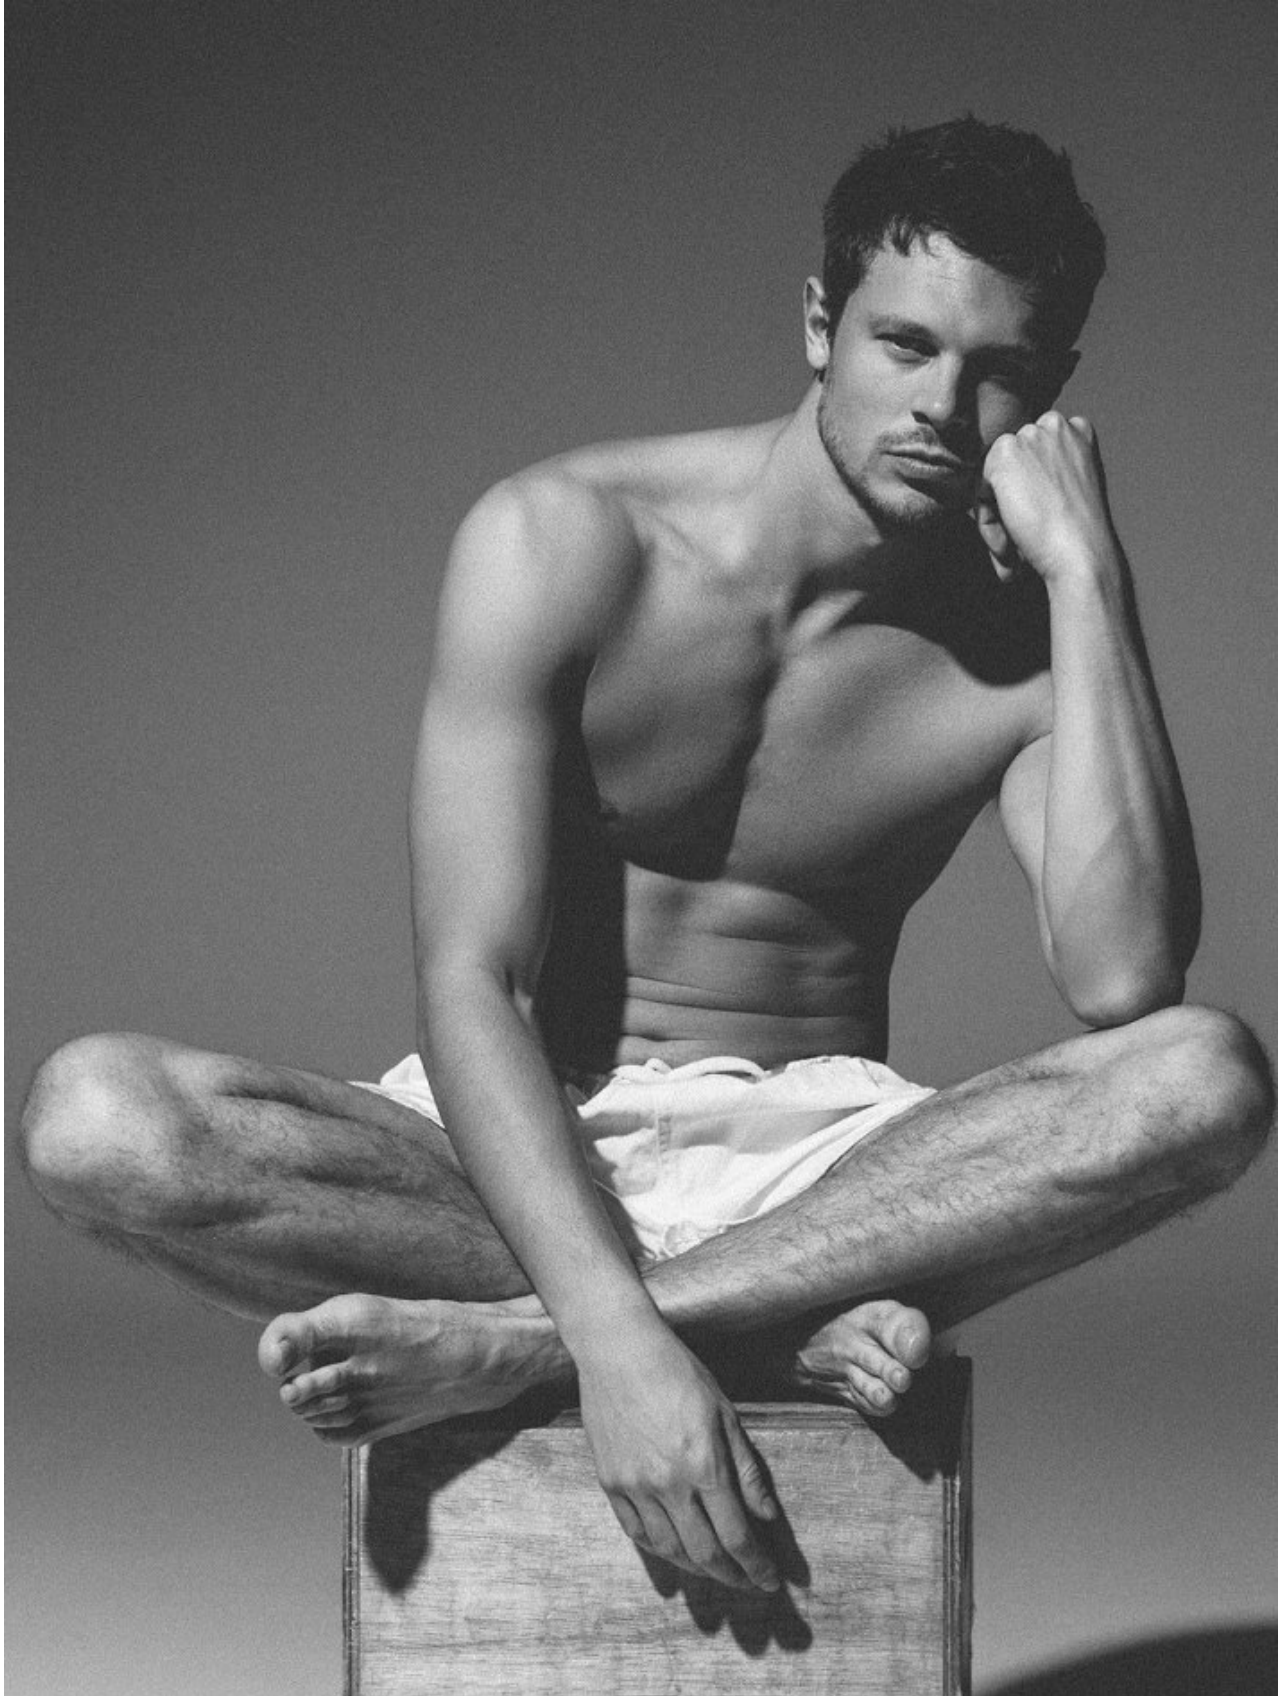

BOSS MODELS

CAPE TOWN

ARTHUR DE VALBRAY

Height: 184cm Chest: 97cm Waist: 81cm Suit: 38 R Shoe: 9 UK Hair: Light Brown Eyes: Blue