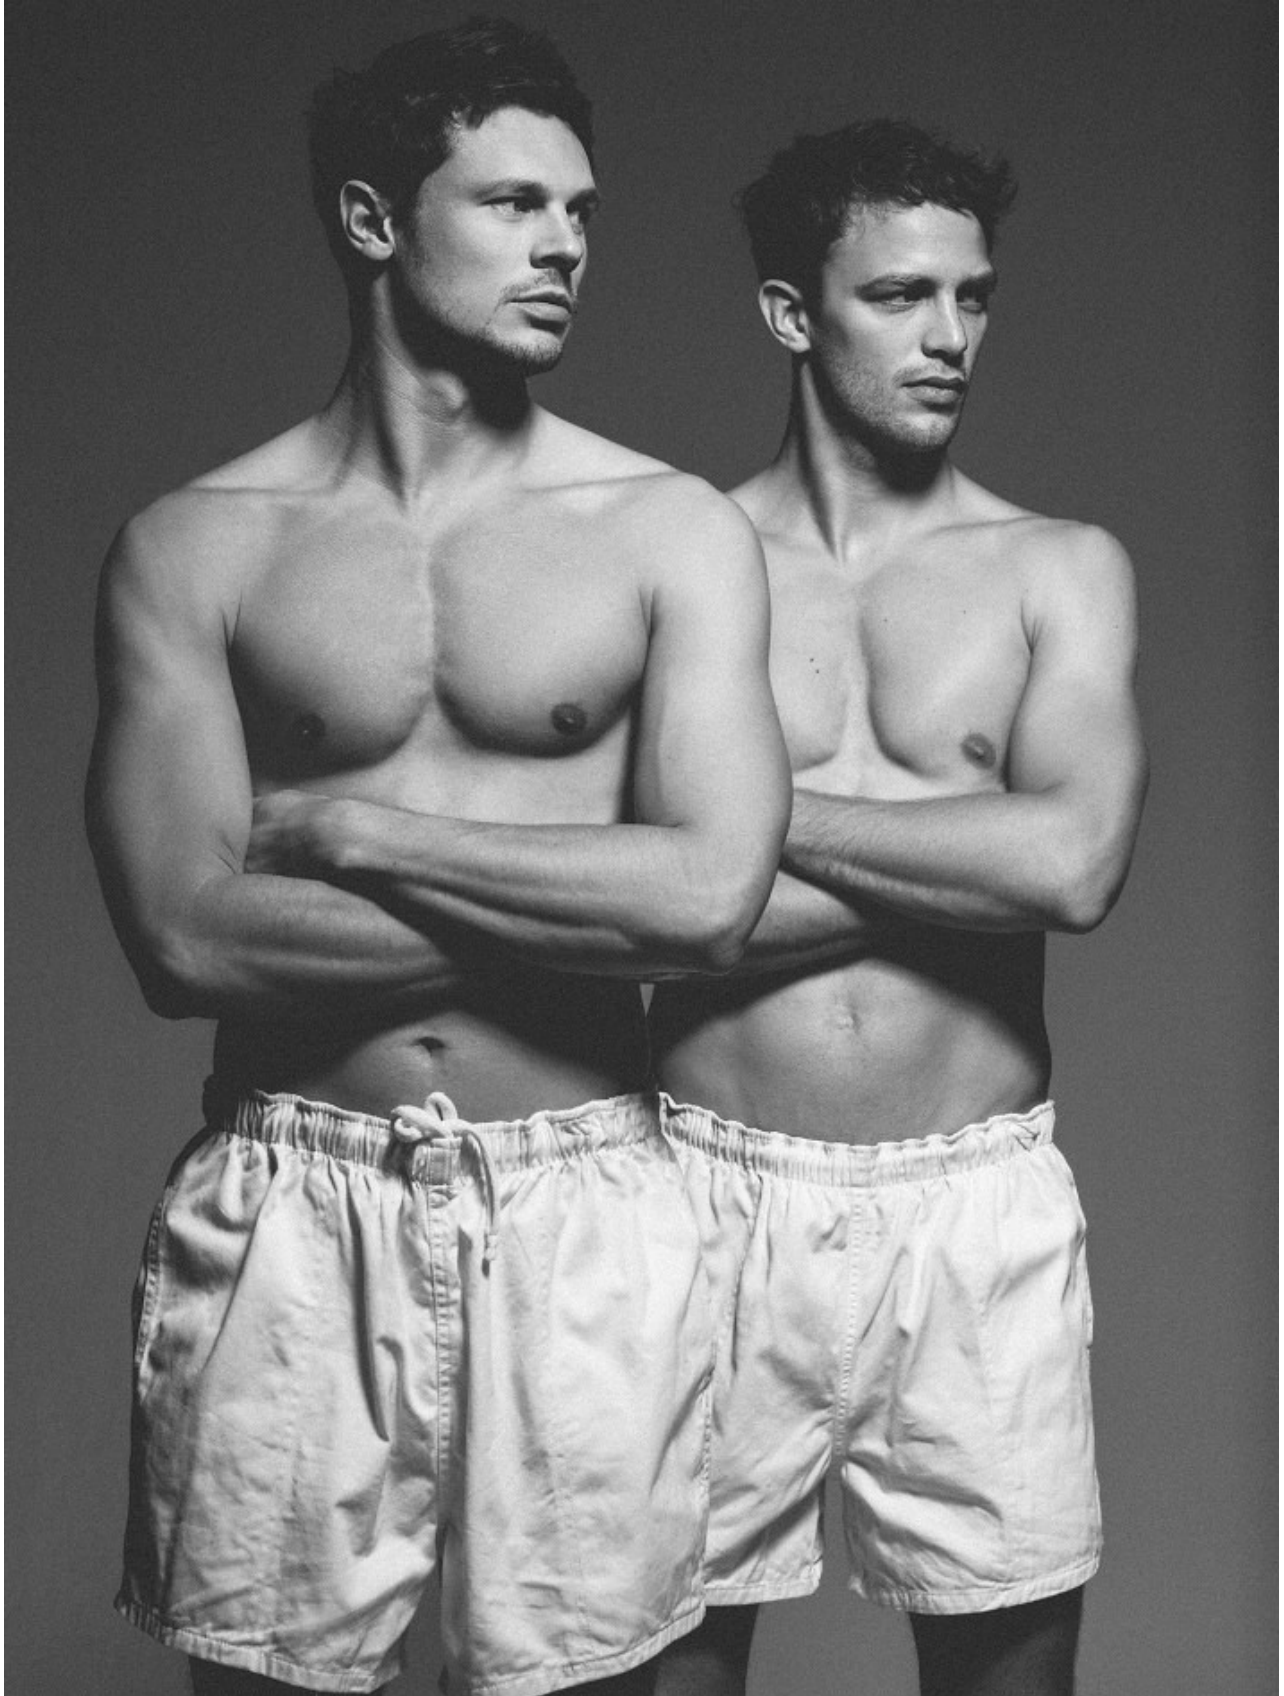

BOSS MODELS

CAPE TOWN

ARTHUR DE VALBRAY

Height: 184cm Chest: 97cm Waist: 81cm Suit: 38 R Shoe: 9 UK Hair: Light Brown Eyes: Blue