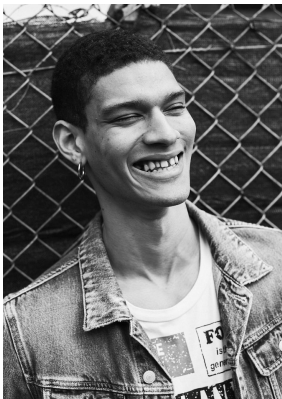

BOSS MODELS

CAPE TOWN

JAY THOR

Height: 189cm Chest: 97cm Waist: 81cm Suit: 36 L Shoe: 10.5 UK Hair: Brown Eyes: Brown