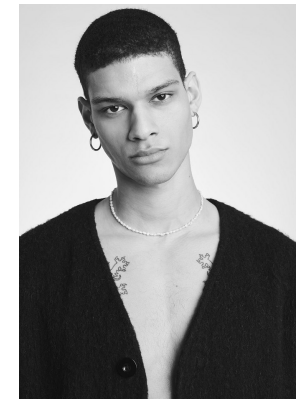

BOSS MODELS

CAPE TOWN

JAY THOR

Height: 189cm Chest: 97cm Waist: 81cm Suit: 36 L Shoe: 10.5 UK Hair: Brown Eyes: Brown