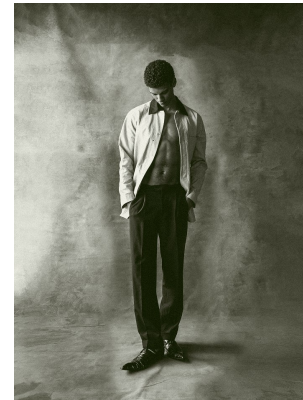

# BOSS MODELS

CAPE TOWN

## JAY THOR

Height: 189cm Chest: 97cm Waist: 81cm Suit: 36 L Shoe: 10.5 UK Hair: Brown Eyes: Brown