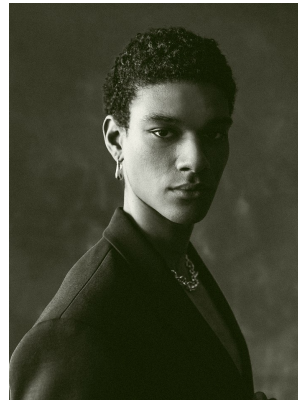

BOSS MODELS

CAPE TOWN

JAY THOR

Height: 189cm Chest: 97cm Waist: 81cm Suit: 36 L Shoe: 10.5 UK Hair: Brown Eyes: Brown