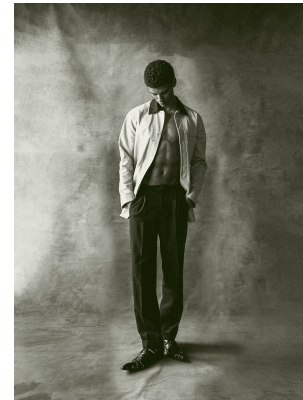

BOSS MODELS

CAPE TOWN

JAY THOR

Height: 189cm Chest: 97cm Waist: 81cm Suit: 36 L Shoe: 10.5 UK Hair: Brown Eyes: Brown