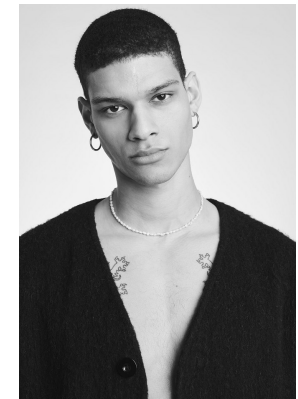

# BOSS MODELS

CAPE TOWN

## JAY THOR

Height: 189cm Chest: 97cm Waist: 81cm Suit: 36 L Shoe: 10.5 UK Hair: Brown Eyes: Brown