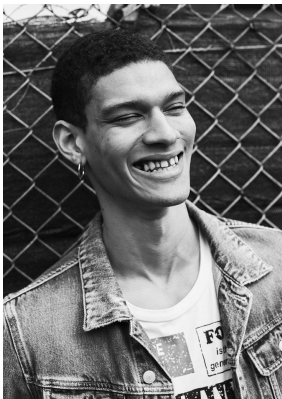

# BOSS MODELS

CAPE TOWN

## JAY THOR

Height: 189cm Chest: 97cm Waist: 81cm Suit: 36 L Shoe: 10.5 UK Hair: Brown Eyes: Brown