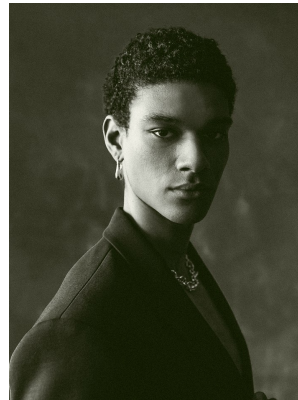

# BOSS MODELS

CAPE TOWN

## JAY THOR

Height: 189cm Chest: 97cm Waist: 81cm Suit: 36 L Shoe: 10.5 UK Hair: Brown Eyes: Brown