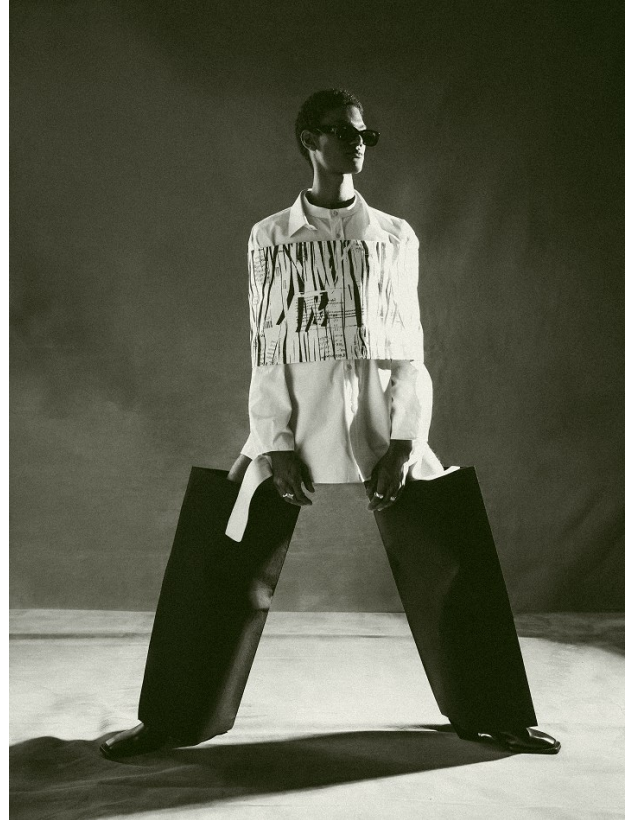

# BOSS MODELS

CAPE TOWN

JAY THOR

Height: 189cm Chest: 97cm Waist: 81cm Suit: 36 L Shoe: 10.5 UK Hair: Brown Eyes: Brown