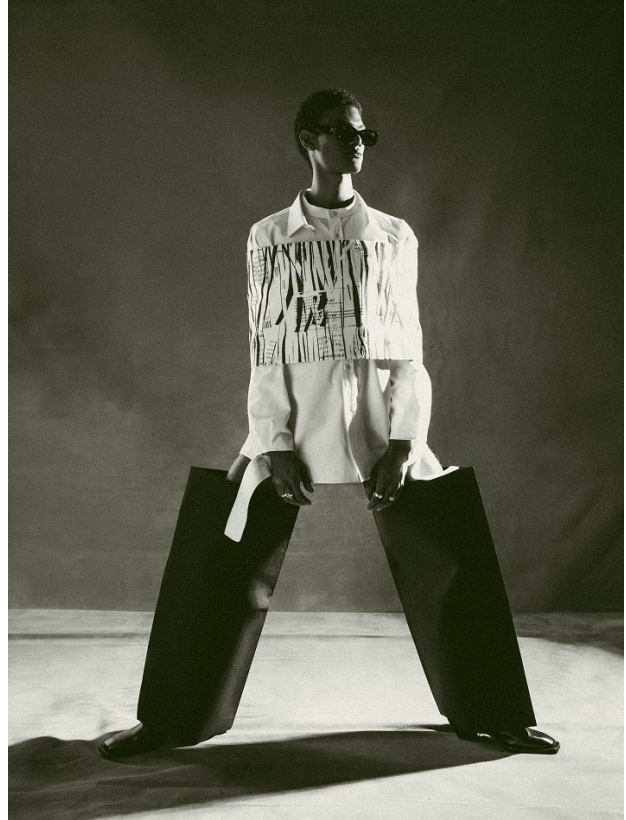

BOSS MODELS

CAPE TOWN

JAY THOR

Height: 189cm Chest: 97cm Waist: 81cm Suit: 36 L Shoe: 10.5 UK Hair: Brown Eyes: Brown

BOSS MODELS

CAPE TOWN

JAY THOR

Height: 189cm Chest: 97cm Waist: 81cm Suit: 36 L Shoe: 10.5 UK Hair: Brown Eyes: Brown

BOSS MODELS

CAPE TOWN

JAY THOR

Height: 189cm Chest: 97cm Waist: 81cm Suit: 36 L Shoe: 10.5 UK Hair: Brown Eyes: Brown