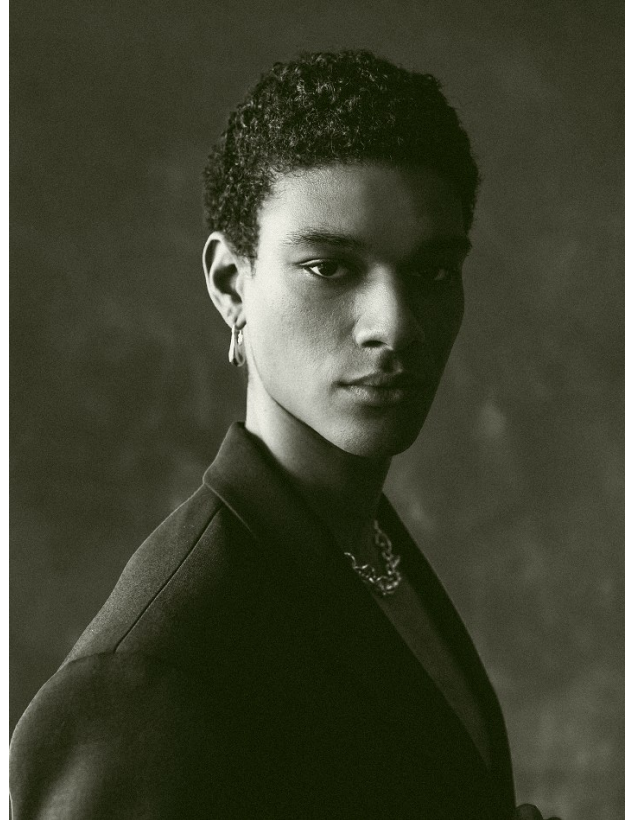

# BOSS MODELS

CAPE TOWN

JAY THOR

Height: 189cm Chest: 97cm Waist: 81cm Suit: 36 L Shoe: 10.5 UK Hair: Brown Eyes: Brown