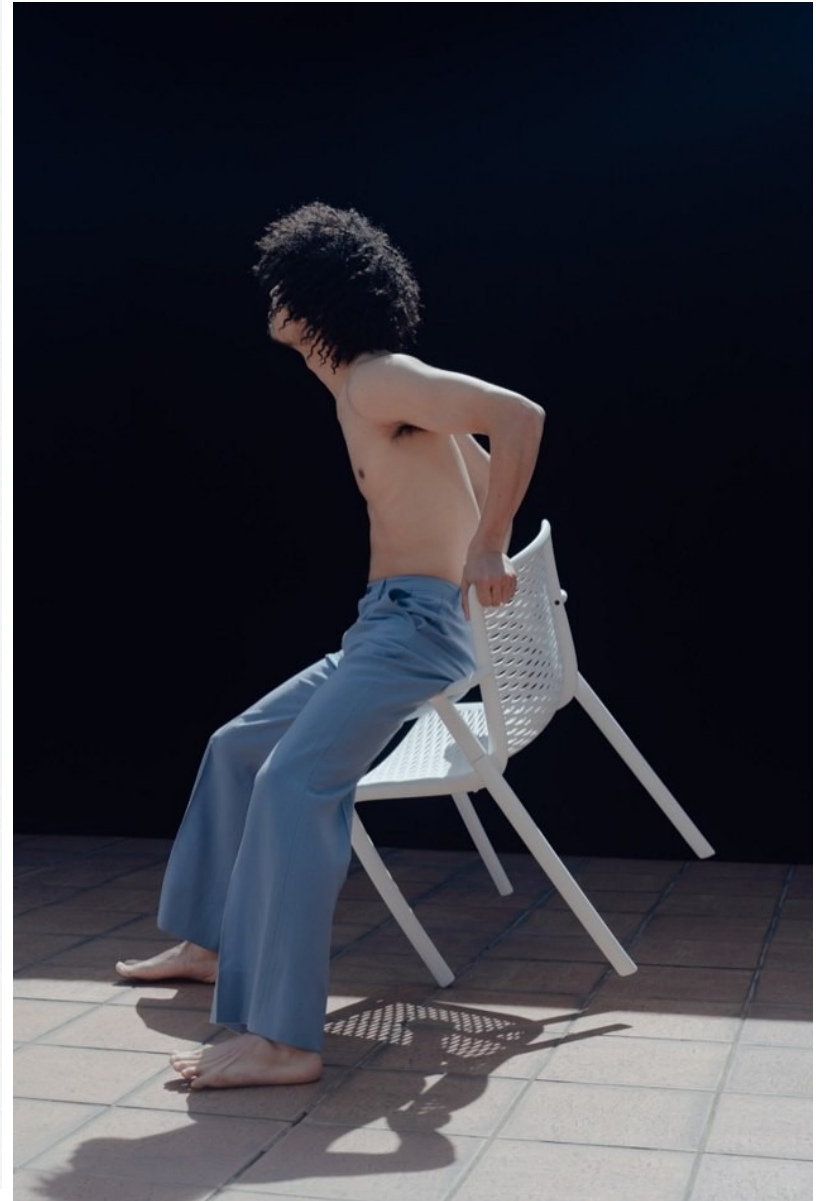

BOSS MODELS

CAPE TOWN

Height: 183cm Chest: 91cm Waist: 77cm Suit: 36 R Shoe: 9 UK Hair: Black Eyes: Brown