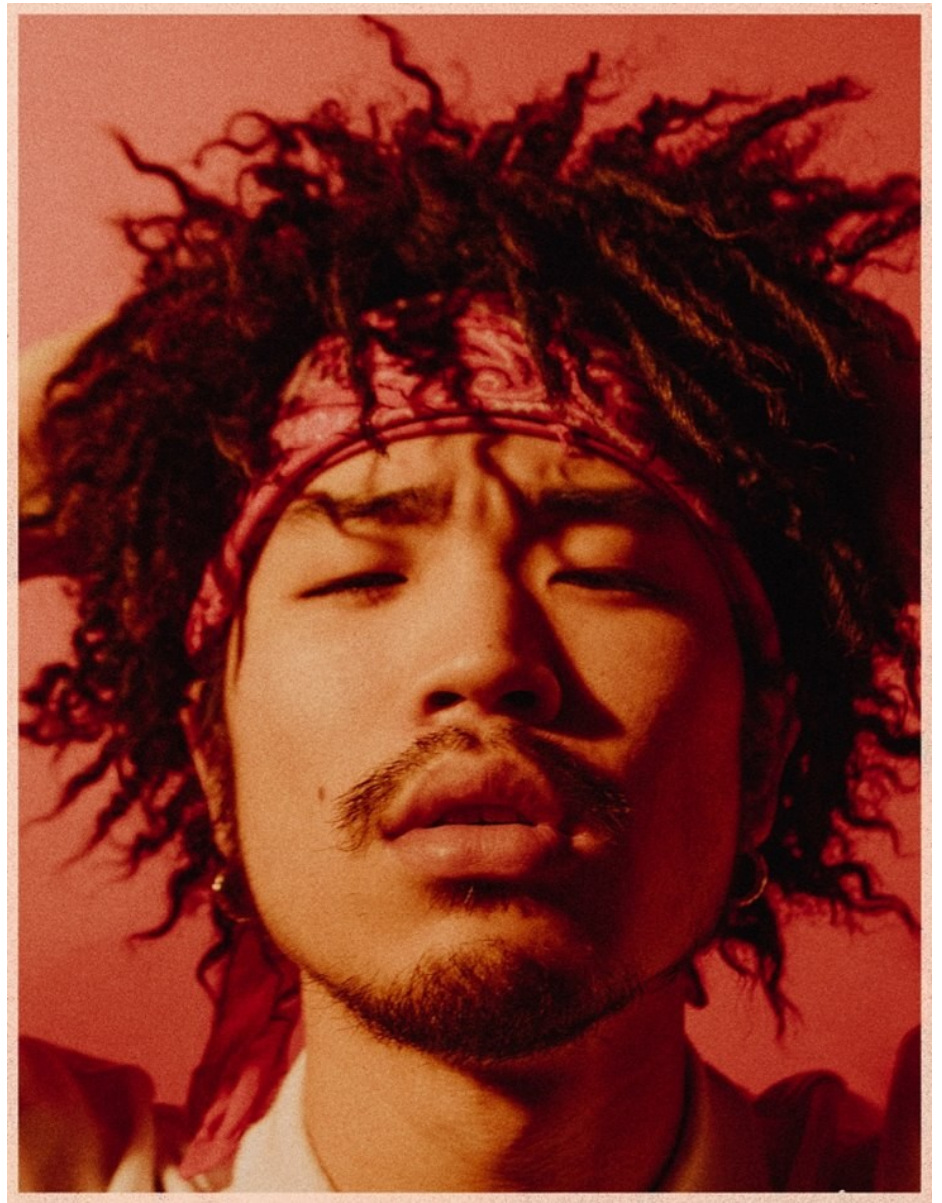

BOSS MODELS

CAPE TOWN

TAKA SAHASHI

Height: 183cm Chest: 91cm Waist: 77cm Suit: 36 R Shoe: 9 UK Hair: Black Eyes: Brown