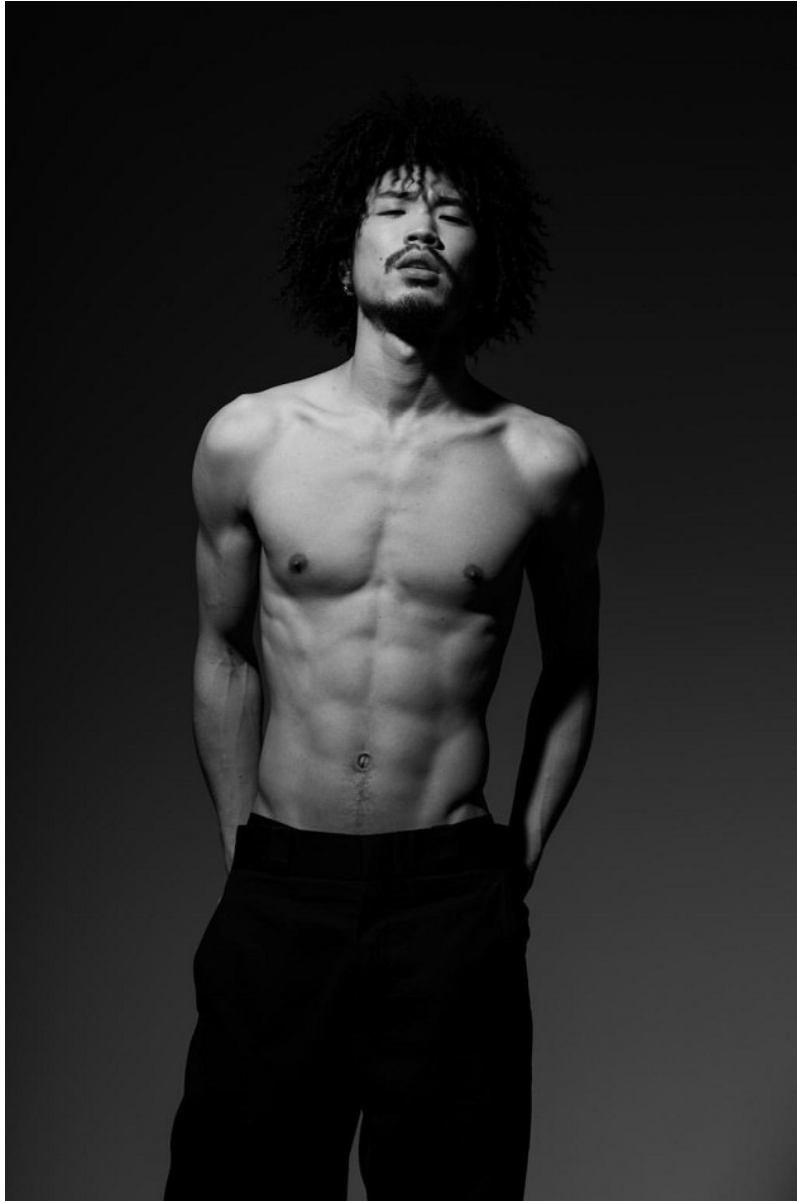

# BOSS MODELS

CAPE TOWN

TAKA SAHASHI

Height: 183cm Chest: 91cm Waist: 77cm Suit: 36 R Shoe: 9 UK Hair: Black Eyes: Brown