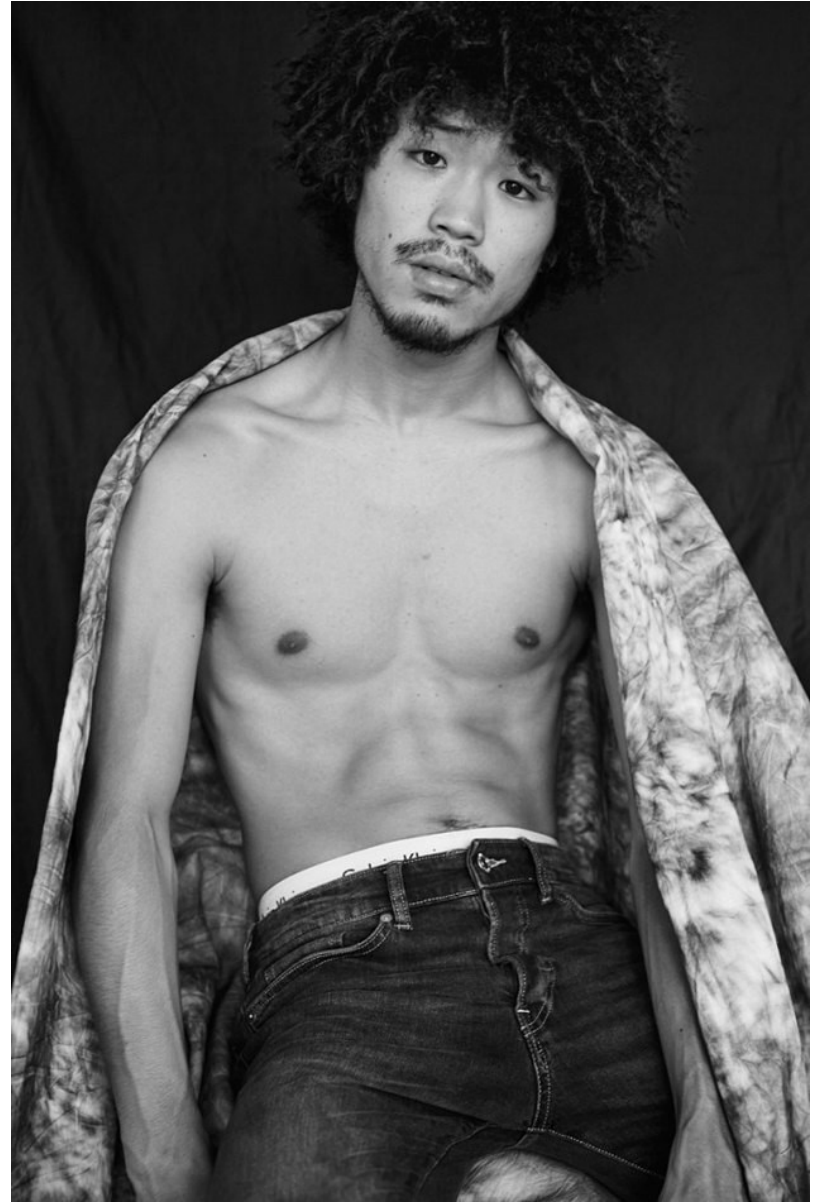

BOSS MODELS

CAPE TOWN

TAKA SAHASHI

Height: 183cm Chest: 91cm Waist: 77cm Suit: 36 R Shoe: 9 UK Hair: Black Eyes: Brown