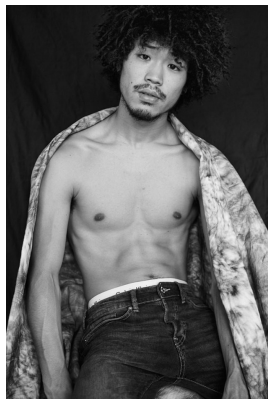

BOSS MODELS

CAPE TOWN

TAKA SAHASHI

Height: 183cm Chest: 91cm Waist: 77cm Suit: 36 R Shoe: 9 UK Hair: Black Eyes: Brown

BOSS MODELS

CAPE TOWN

TAKA SAHASHI

Height: 183cm Chest: 91cm Waist: 77cm Suit: 36 R Shoe: 9 UK Hair: Black Eyes: Brown

BOSS MODELS

CAPE TOWN

TAKA SAHASHI

Height: 183cm Chest: 91cm Waist: 77cm Suit: 36 R Shoe: 9 UK Hair: Black Eyes: Brown