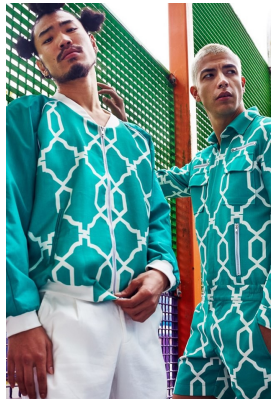

BOSS MODELS

CAPE TOWN

TAKA SAHASHI

Height: 183cm Chest: 91cm Waist: 77cm Suit: 36 R Shoe: 9 UK Hair: Black Eyes: Brown

BOSS MODELS

CAPE TOWN

TAKA SAHASHI

Height: 183cm Chest: 91cm Waist: 77cm Suit: 36 R Shoe: 9 UK Hair: Black Eyes: Brown

BOSS MODELS

CAPE TOWN

TAKA SAHASHI

Height: 183cm Chest: 91cm Waist: 77cm Suit: 36 R Shoe: 9 UK Hair: Black Eyes: Brown