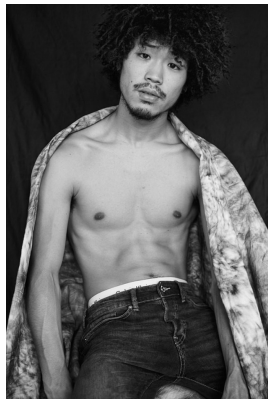

BOSS MODELS

CAPE TOWN

TAKA SAHASHI

Height: 183cm Chest: 91cm Waist: 77cm Suit: 36 R Shoe: 9 UK Hair: Black Eyes: Brown

BOSS MODELS

CAPE TOWN

TAKA SAHASHI

Height: 183cm Chest: 91cm Waist: 77cm Suit: 36 R Shoe: 9 UK Hair: Black Eyes: Brown

BOSS MODELS

CAPE TOWN

TAKA SAHASHI

Height: 183cm Chest: 91cm Waist: 77cm Suit: 36 R Shoe: 9 UK Hair: Black Eyes: Brown