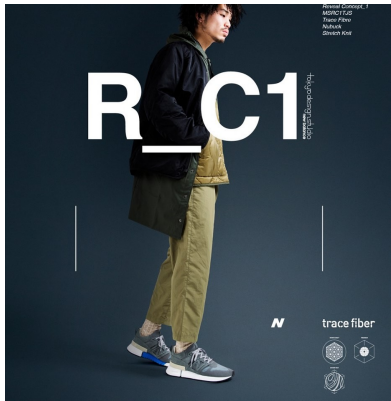

BOSS MODELS

CAPE TOWN

TAKA SAHASHI

Height: 183cm Chest: 91cm Waist: 77cm Suit: 36 R Shoe: 9 UK Hair: Black Eyes: Brown

BOSS MODELS

CAPE TOWN

TAKA SAHASHI

Height: 183cm Chest: 91cm Waist: 77cm Suit: 36 R Shoe: 9 UK Hair: Black Eyes: Brown

BOSS MODELS

CAPE TOWN

TAKA SAHASHI

Height: 183cm Chest: 91cm Waist: 77cm Suit: 36 R Shoe: 9 UK Hair: Black Eyes: Brown