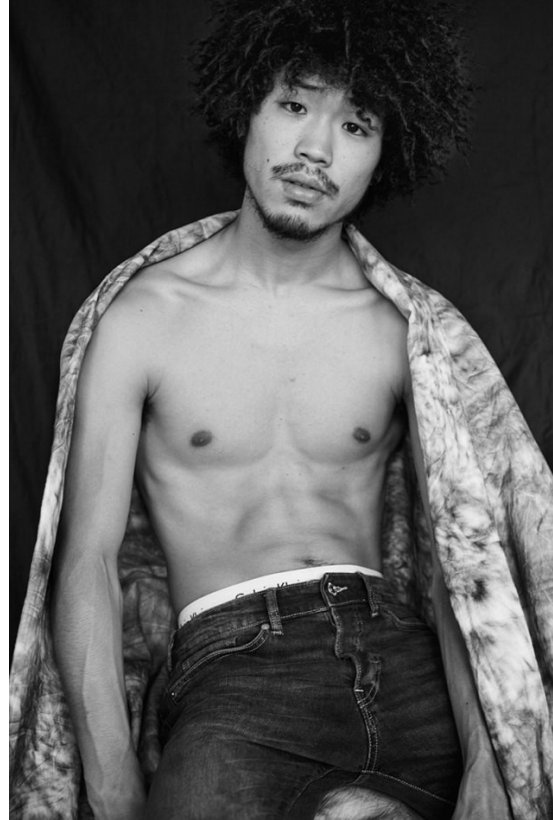

BOSS MODELS

CAPE TOWN

TAKA SAHASHI

Height: 183cm Chest: 91cm Waist: 77cm Suit: 36 R Shoe: 9 UK Hair: Black Eyes: Brown

BOSS MODELS

CAPE TOWN

Reveal Concept_1
MSRCTJUS
Trace Fibre
Nubuck
Stretch Knit

R_C1

tokyodesign-lab
concept

N trace fiber

The image features a man in a dark jacket and olive green pants standing against a dark background. Large white text 'R_C1' is overlaid on the image. To the right, there are technical diagrams showing the structure of 'trace fiber' and 'stretch knit'.

BOSS MODELS

CAPE TOWN

TAKA SAHASHI

Height: 183cm Chest: 91cm Waist: 77cm Suit: 36 R Shoe: 9 UK Hair: Black Eyes: Brown

BOSS MODELS

CAPE TOWN

TAKA SAHASHI

Height: 183cm Chest: 91cm Waist: 77cm Suit: 36 R Shoe: 9 UK Hair: Black Eyes: Brown