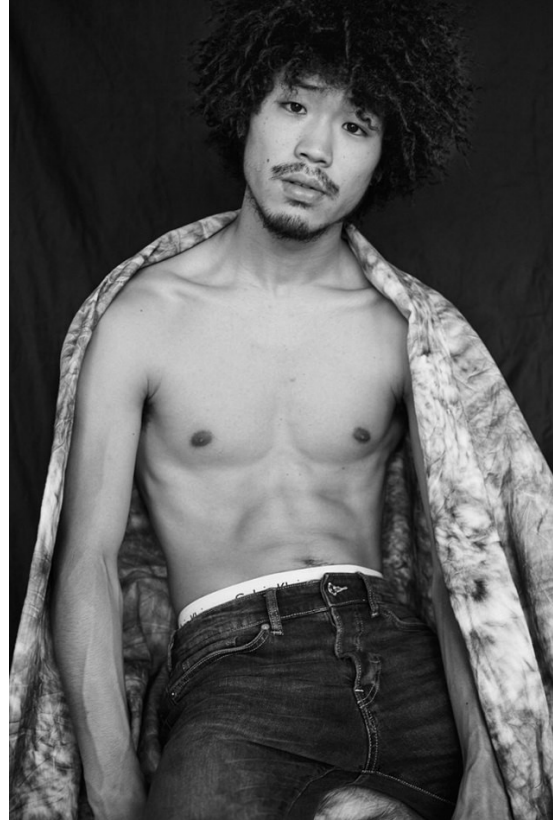

BOSS MODELS

CAPE TOWN

TAKA SAHASHI

Height: 183cm Chest: 91cm Waist: 77cm Suit: 36 R Shoe: 9 UK Hair: Black Eyes: Brown

BOSS MODELS

CAPE TOWN

Reveal Concept_1
MSRCTJUS
Trace Fibre
Nubuck
Stretch Knit

R_C1

tokyodesign-lab
concept

N trace fiber

A dark blue panel featuring a man in a dark jacket and olive green pants. The panel includes technical details, a large 'R_C1' logo, and diagrams illustrating the 'trace fiber' technology.

BOSS MODELS

CAPE TOWN

TAKA SAHASHI

Height: 183cm Chest: 91cm Waist: 77cm Suit: 36 R Shoe: 9 UK Hair: Black Eyes: Brown

BOSS MODELS

CAPE TOWN

TAKA SAHASHI

Height: 183cm Chest: 91cm Waist: 77cm Suit: 36 R Shoe: 9 UK Hair: Black Eyes: Brown