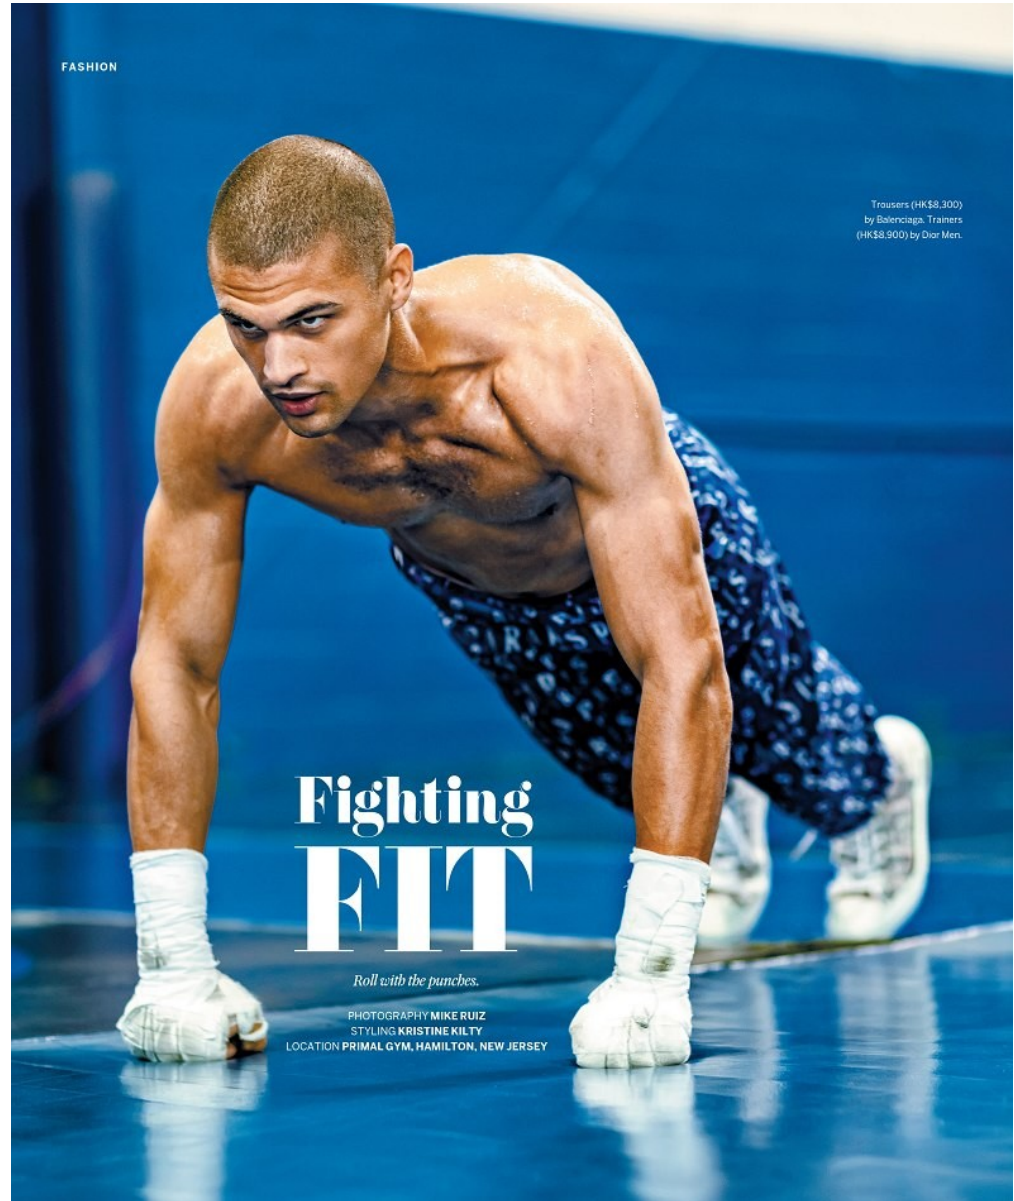

BOSS MODELS

CAPE TOWN

SETH WILKERSON

Height: 185cm Chest: 99cm Waist: 79cm Suit: 40 Shoe: 10.5 UK Hair: Brown Eyes: Green

BOSS MODELS

CAPE TOWN

SETH WILKERSON

Height: 185cm Chest: 99cm Waist: 79cm Suit: 40 Shoe: 10.5 UK Hair: Brown Eyes: Green