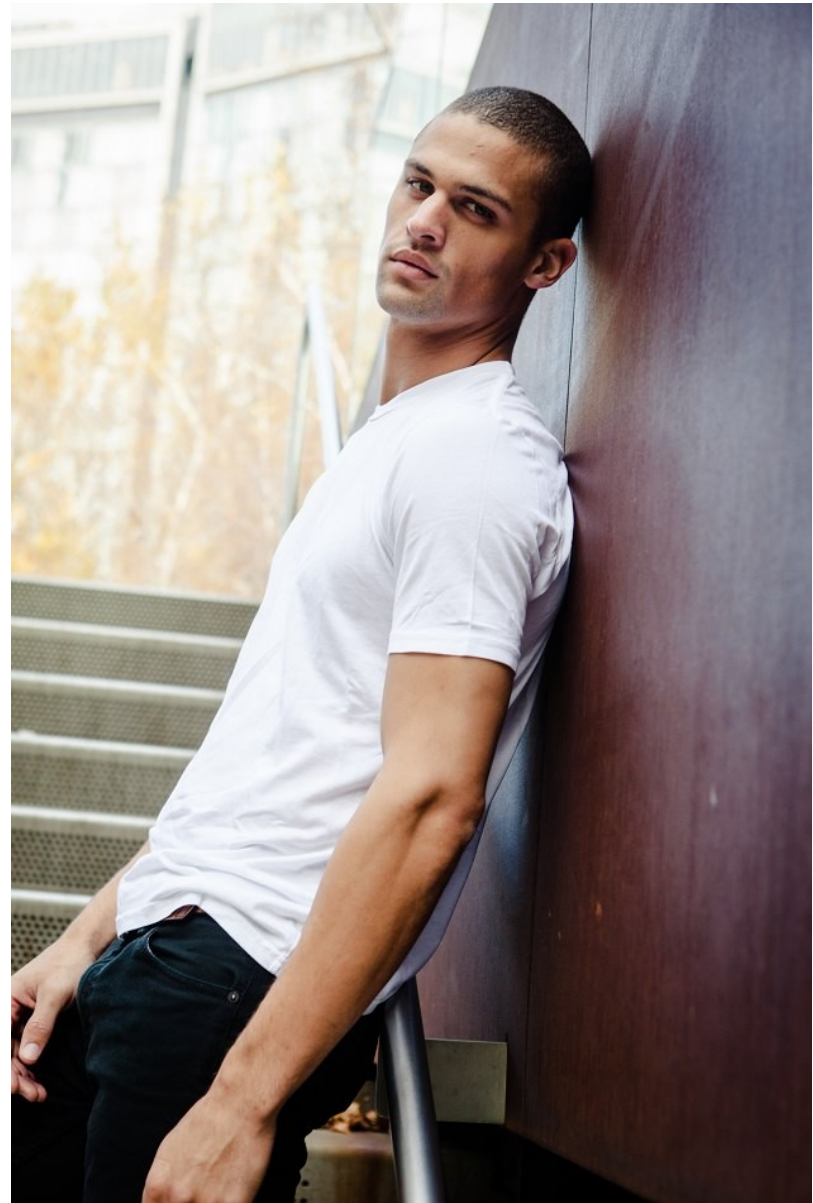

BOSS MODELS

CAPE TOWN

Height: 185cm Chest: 99cm Waist: 79cm Suit: 40 Shoe: 10.5 UK Hair: Brown Eyes: Green