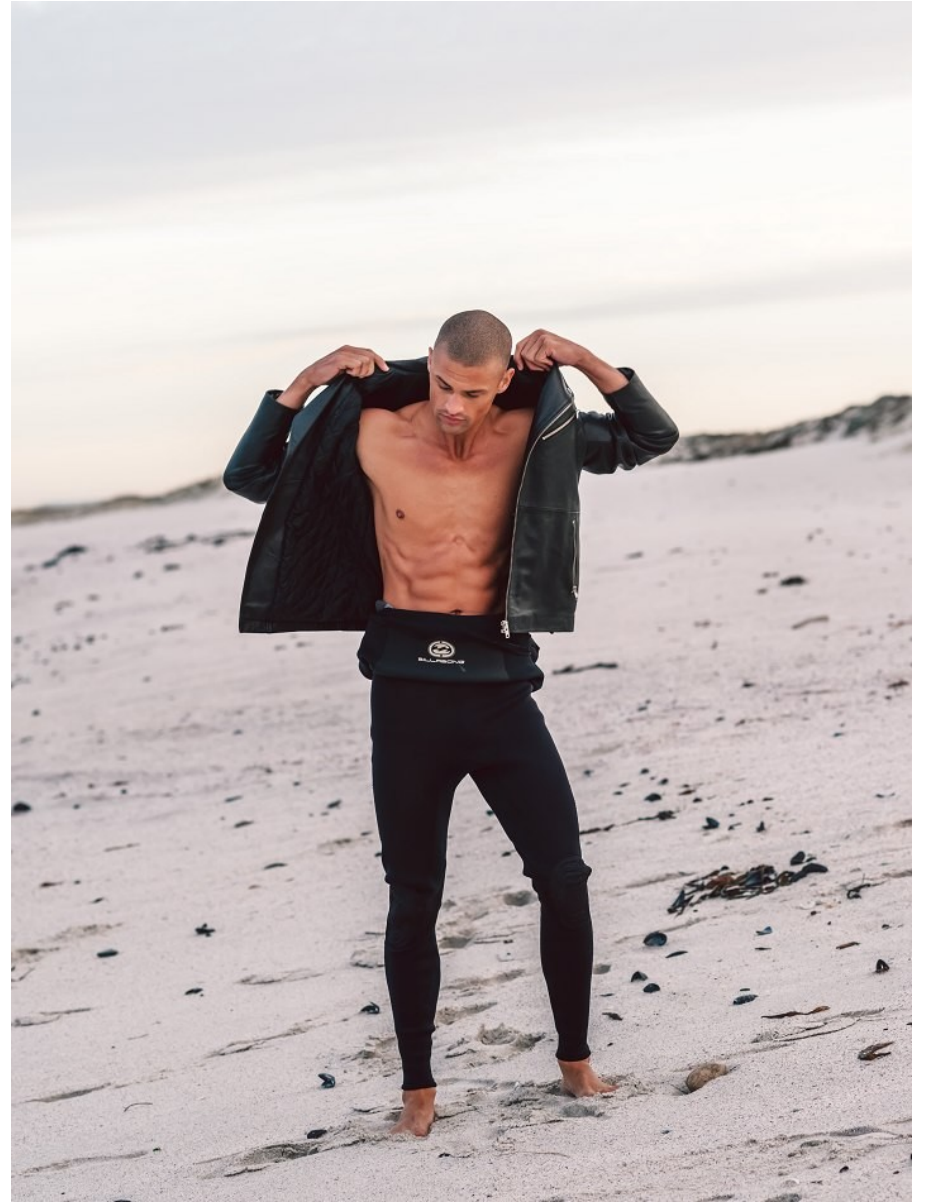

BOSS MODELS

CAPE TOWN

Height: 185cm Chest: 99cm Waist: 79cm Suit: 40 Shoe: 10.5 UK Hair: Brown Eyes: Green