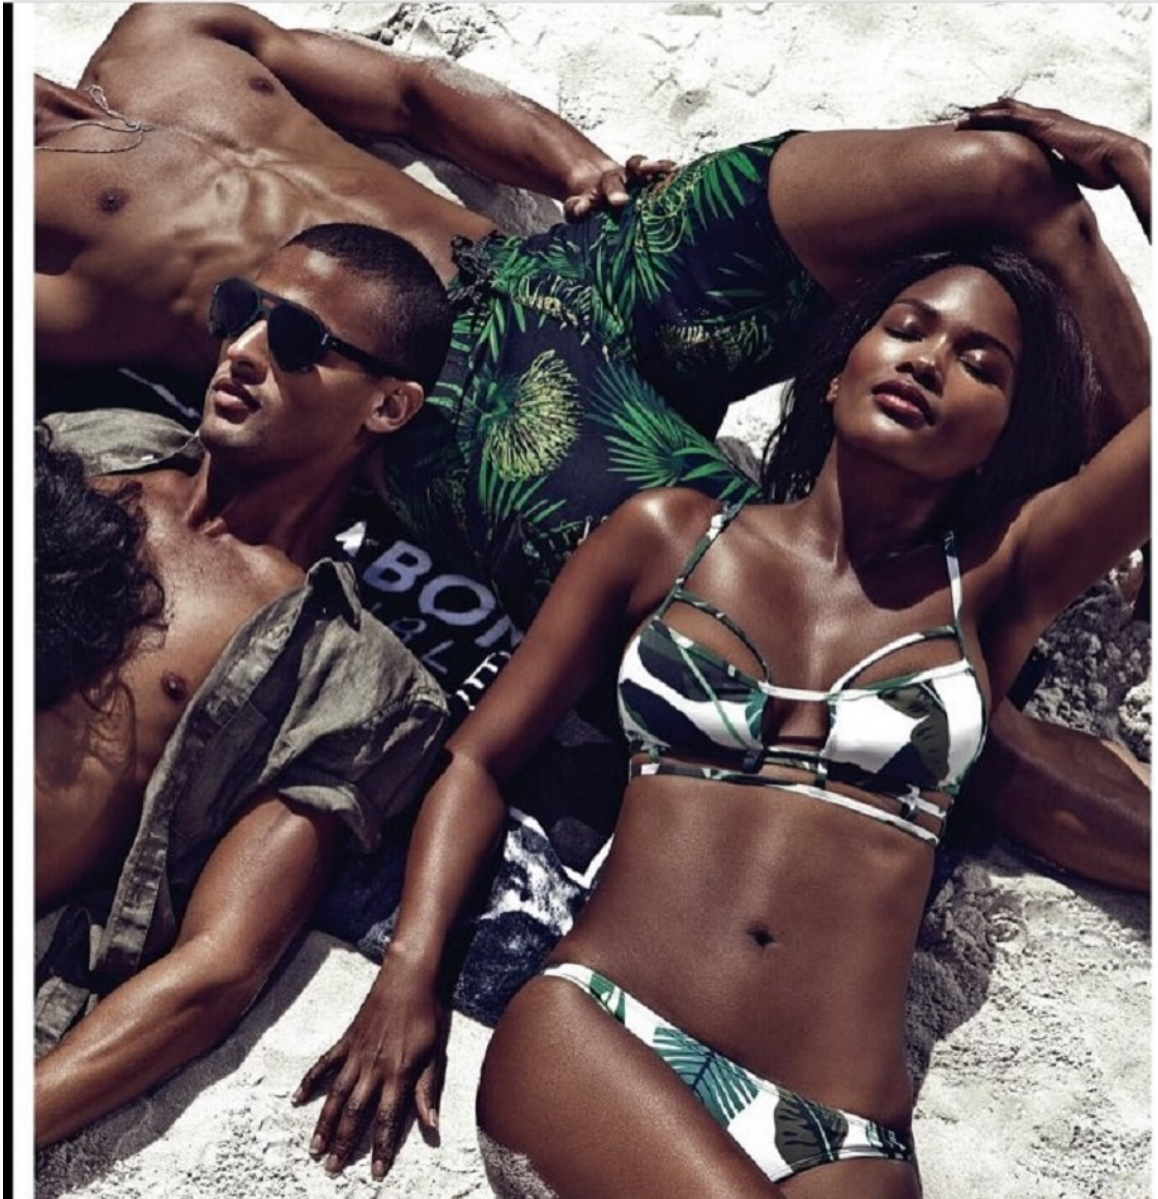

SETH WILKERSON

BOSS MODELS

CAPE TOWN

09.00.SA

GOSTYLE • SPRING/SUMMER • 001 0/29 115

SETH WILKERSON

Height: 185cm Chest: 99cm Waist: 79cm Suit: 40 Shoe: 10.5 UK Hair: Brown Eyes: Green