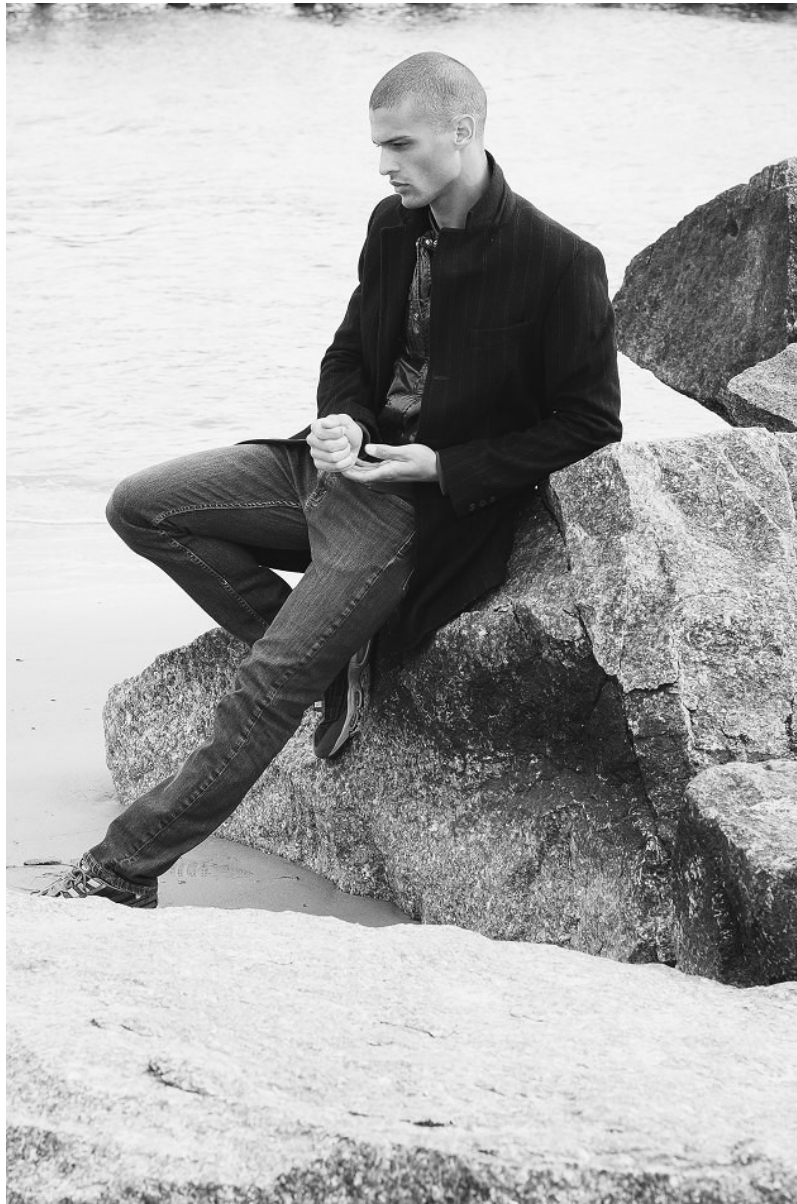

SETH WILKERSON

BOSS MODELS

CAPE TOWN

Height: 185cm Chest: 99cm Waist: 79cm Suit: 40 Shoe: 10.5 UK Hair: Brown Eyes: Green