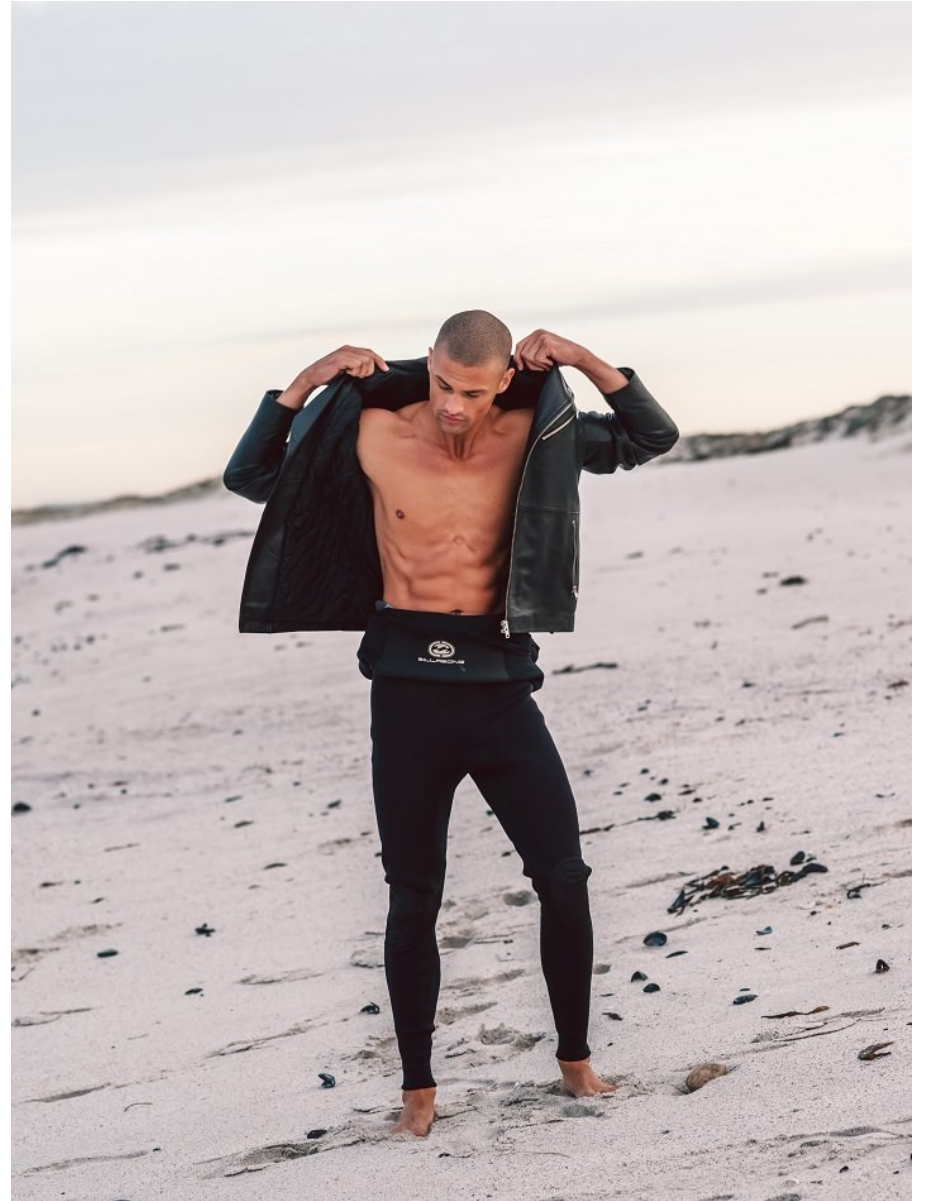

BOSS MODELS

CAPE TOWN

Height: 185cm Chest: 99cm Waist: 79cm Suit: 40 Shoe: 10.5 UK Hair: Brown Eyes: Green