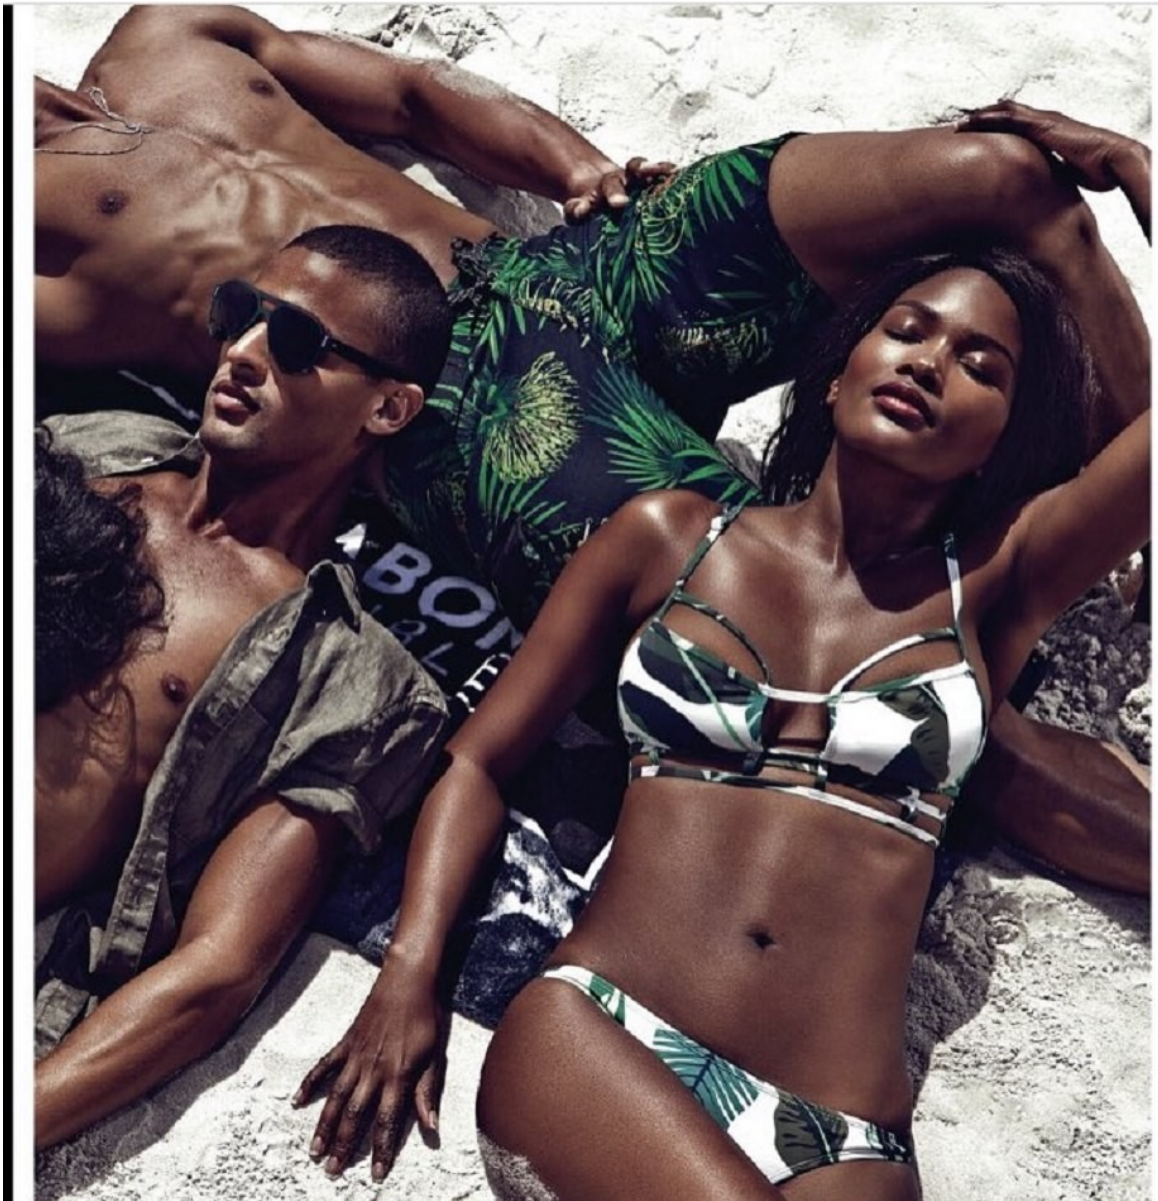

SETH WILKERSON

BOSS MODELS

CAPE TOWN

SETH WILKERSON

Height: 185cm Chest: 99cm Waist: 79cm Suit: 40 Shoe: 10.5 UK Hair: Brown Eyes: Green