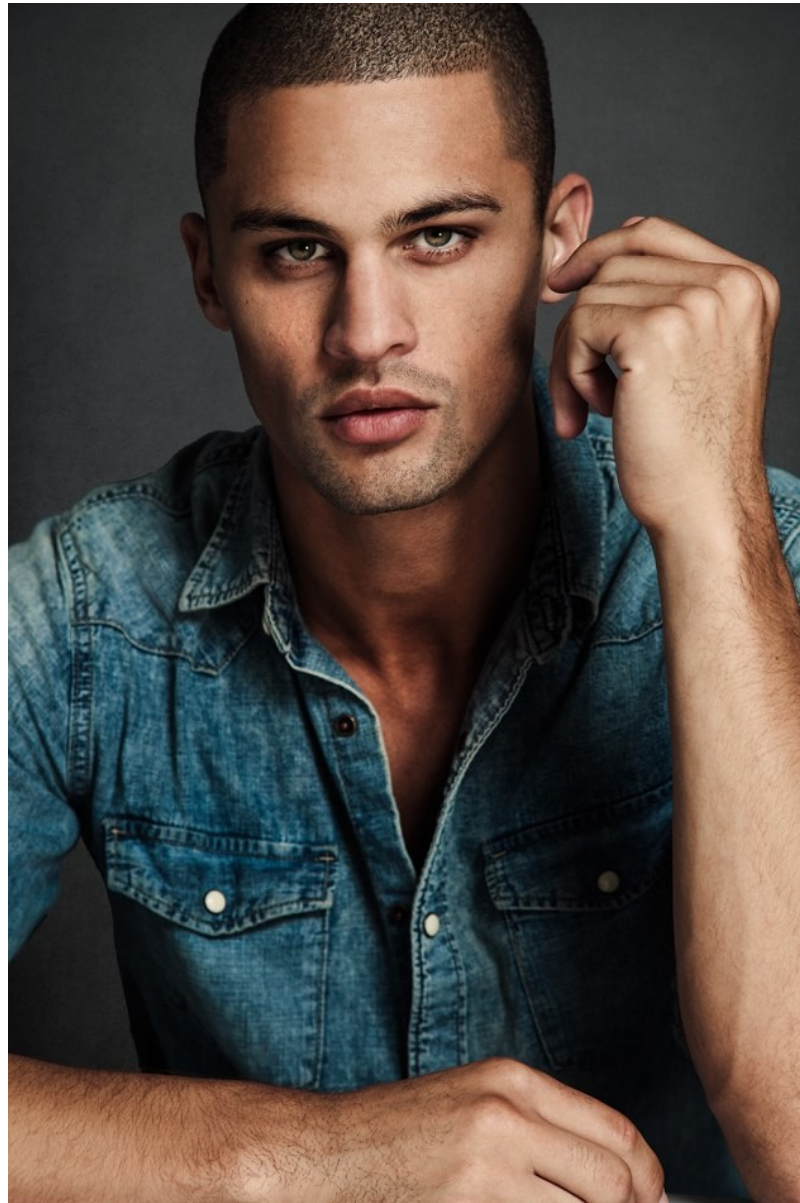

SETH WILKERSON

BOSS MODELS

CAPE TOWN

Height: 185cm Chest: 99cm Waist: 79cm Suit: 40 Shoe: 10.5 UK Hair: Brown Eyes: Green