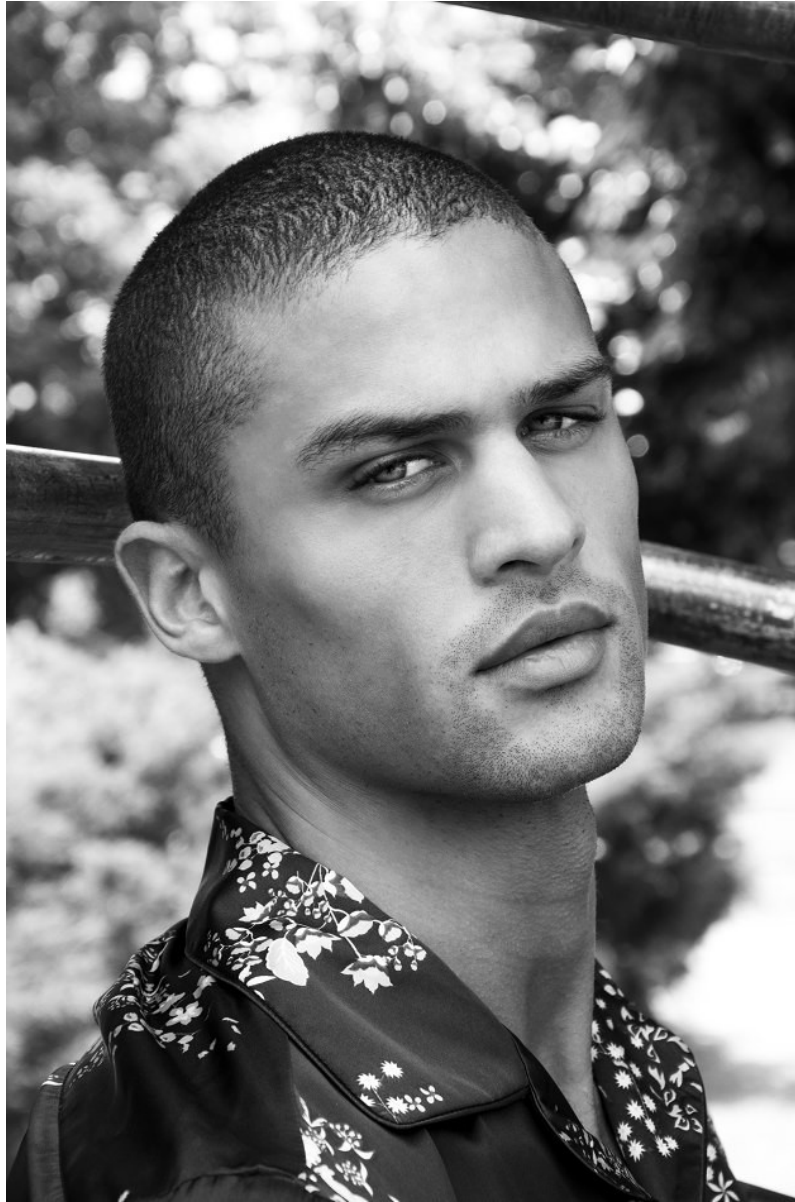

BOSS MODELS

CAPE TOWN

Height: 185cm Chest: 99cm Waist: 79cm Suit: 40 Shoe: 10.5 UK Hair: Brown Eyes: Green