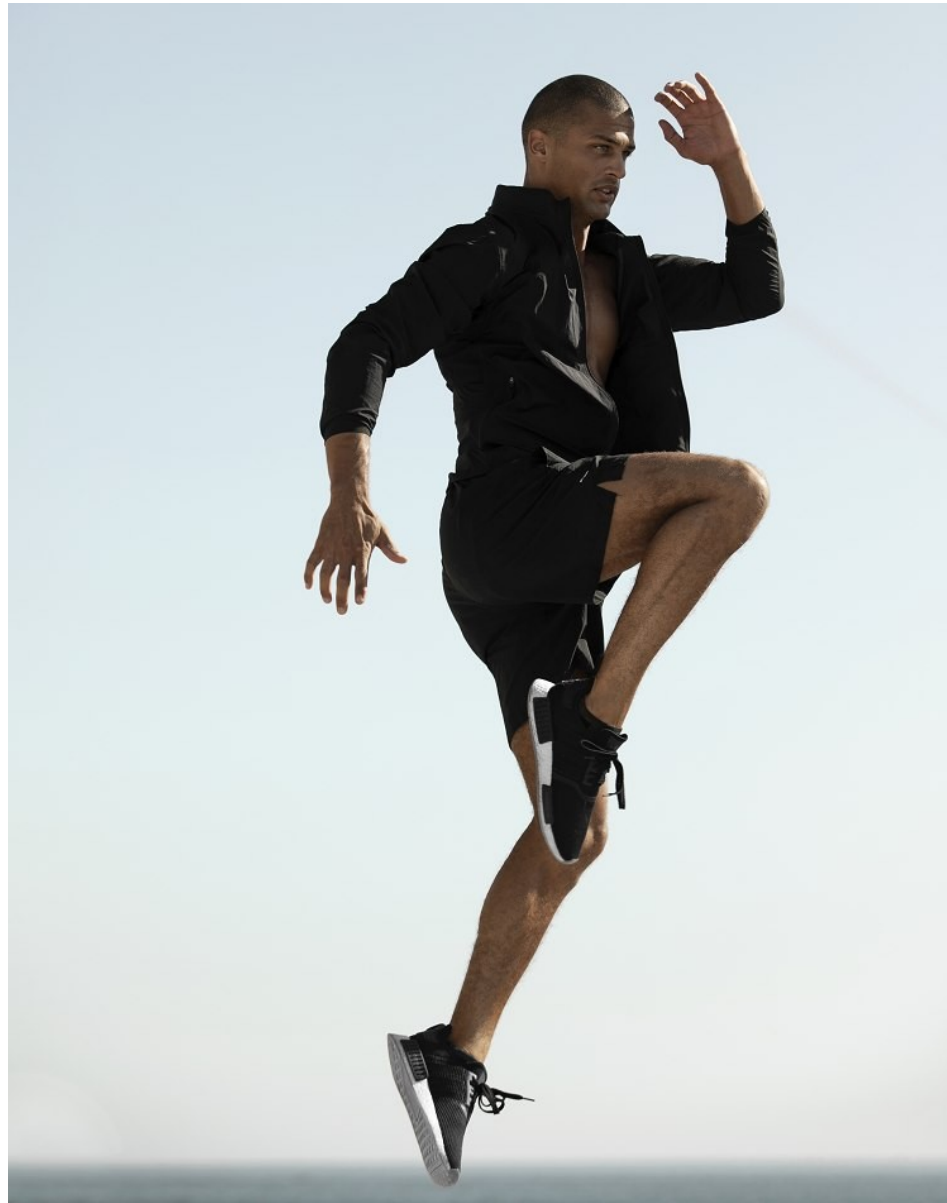

SETH WILKERSON

BOSS MODELS

CAPE TOWN

Height: 185cm Chest: 99cm Waist: 79cm Suit: 40 Shoe: 10.5 UK Hair: Brown Eyes: Green