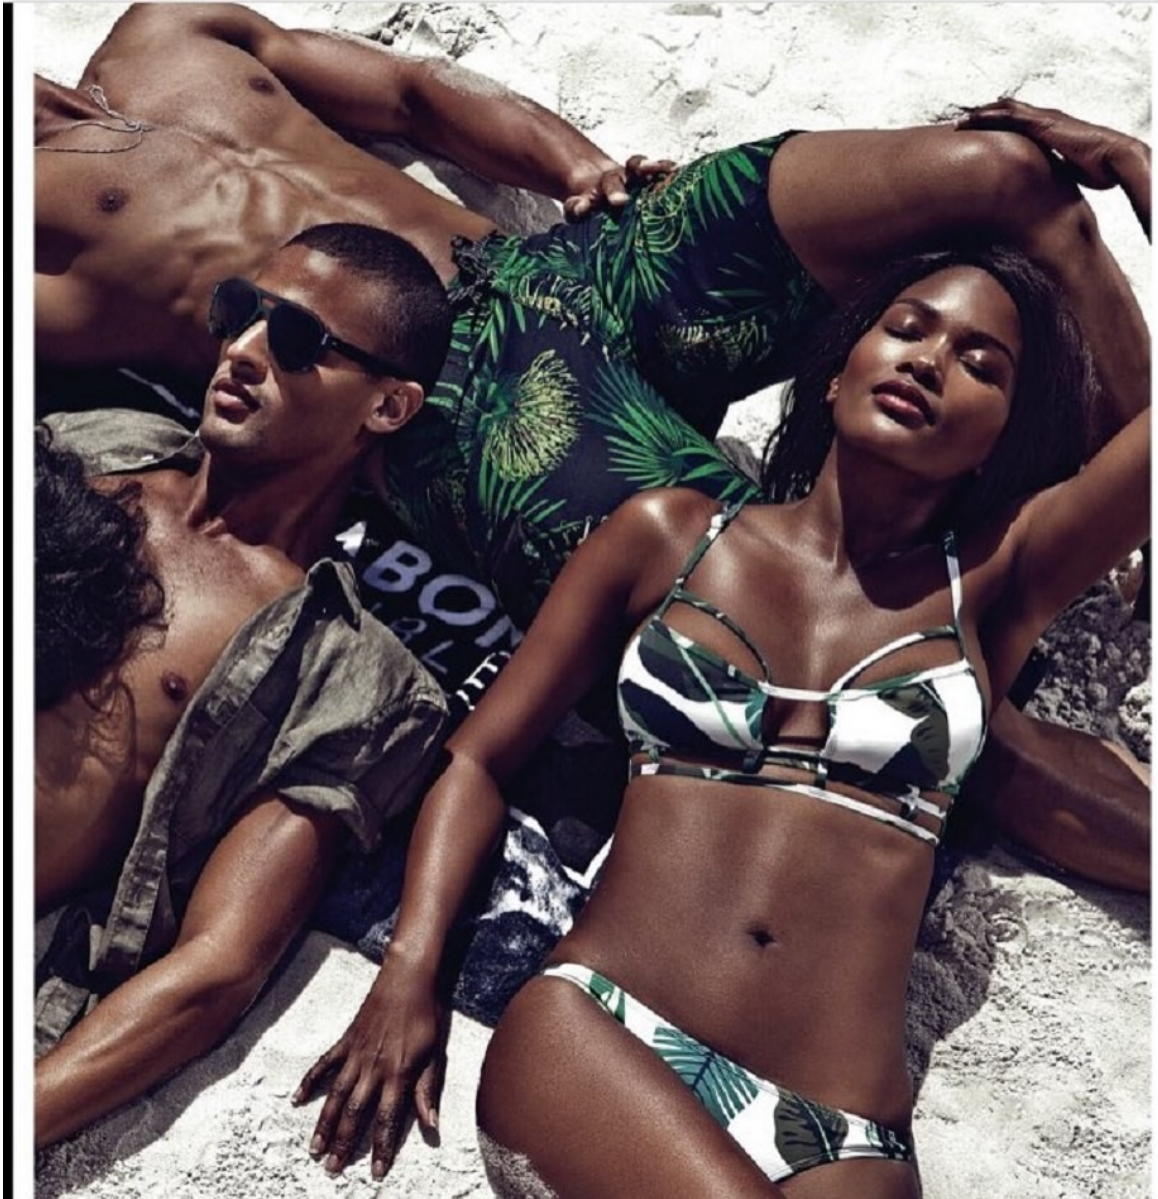

BOSS MODELS

CAPE TOWN

SETH WILKERSON

Height: 185cm Chest: 99cm Waist: 79cm Suit: 40 Shoe: 10.5 UK Hair: Brown Eyes: Green

BOSS MODELS

CAPE TOWN

SETH WILKERSON

Height: 185cm Chest: 99cm Waist: 79cm Suit: 40 Shoe: 10.5 UK Hair: Brown Eyes: Green