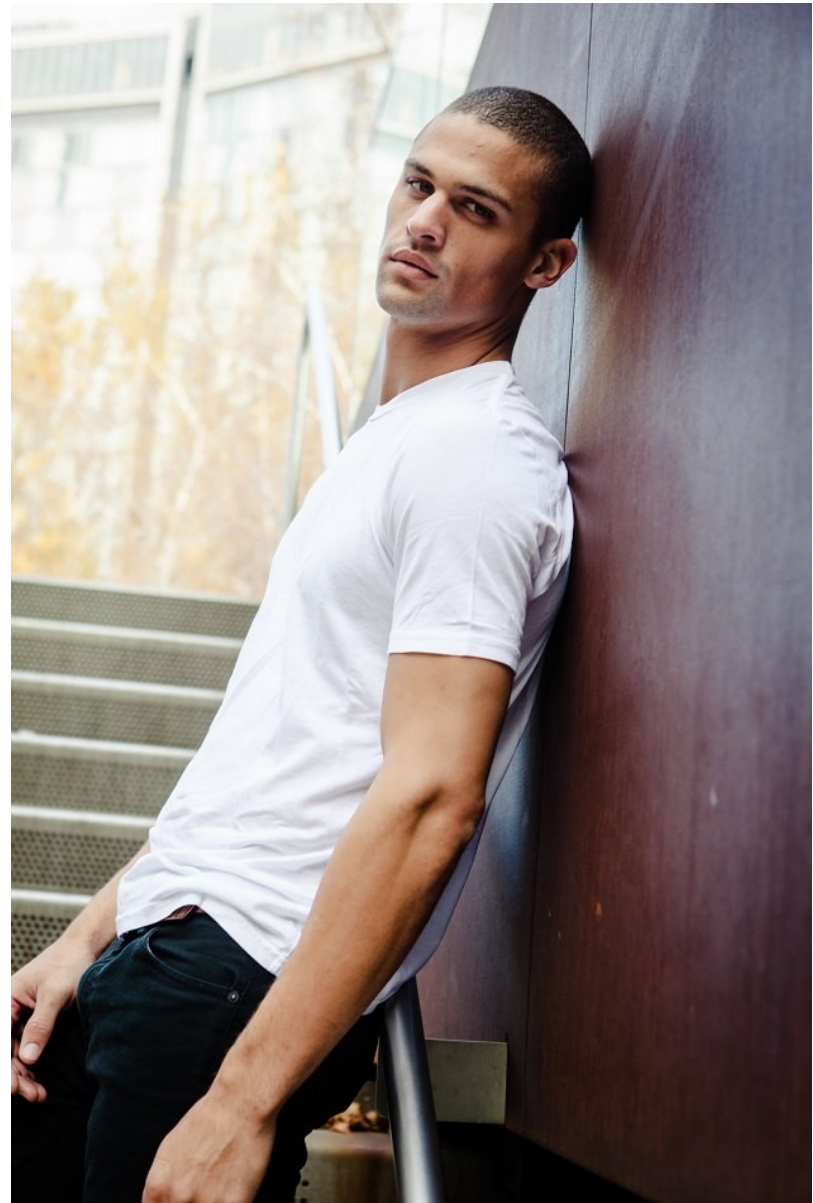

/ 4.00.ZA

GGSTYLE • SPRING/SUMMER • 2016/17 113

SETH WILKERSON

Height: 185cm Chest: 99cm Waist: 79cm Suit: 40 Shoe: 10.5 UK Hair: Brown Eyes: Green

BOSS MODELS

CAPE TOWN

SETH WILKERSON

Height: 185cm Chest: 99cm Waist: 79cm Suit: 40 Shoe: 10.5 UK Hair: Brown Eyes: Green