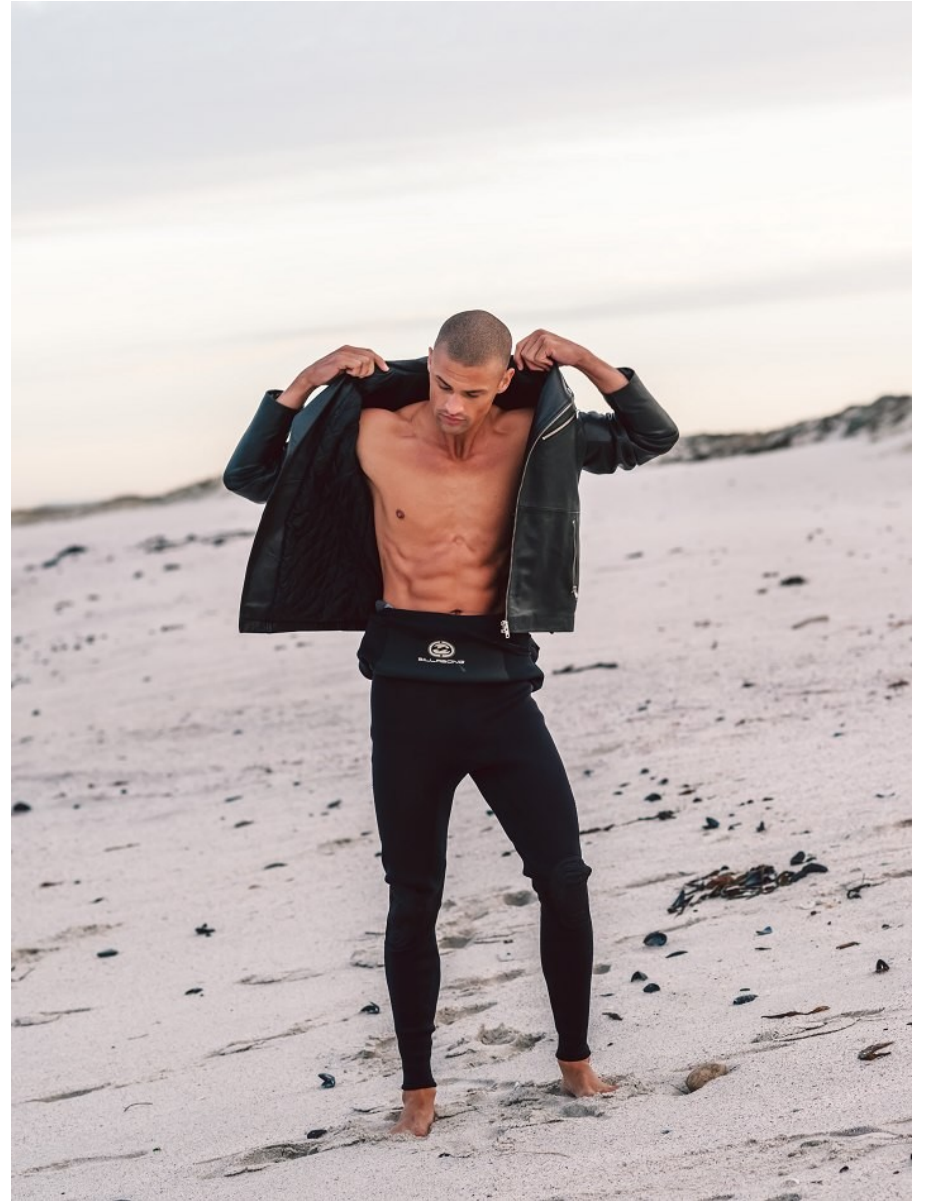

BOSS MODELS

CAPE TOWN

SETH WILKERSON

Height: 185cm Chest: 99cm Waist: 79cm Suit: 40 Shoe: 10.5 UK Hair: Brown Eyes: Green