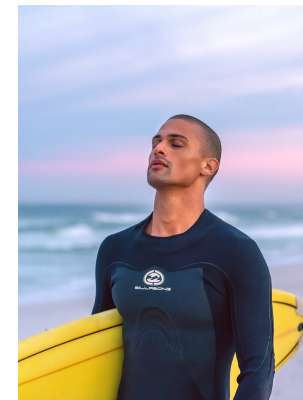

# BOSS MODELS

CAPE TOWN

## SETH WILKERSON

Height: 185cm Chest: 99cm Waist: 79cm Suit: 40 Shoe: 10.5 UK Hair: Brown Eyes: Green

# BOSS MODELS

CAPE TOWN

SETH WILKERSON

Height: 185cm Chest: 99cm Waist: 79cm Suit: 40 Shoe: 10.5 UK Hair: Brown Eyes: Green