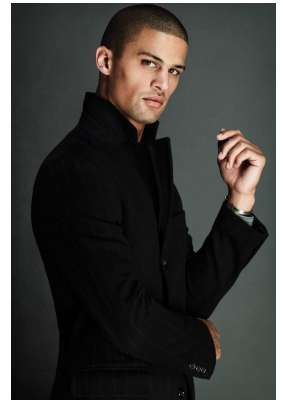

# BOSS MODELS

CAPE TOWN

## SETH WILKERSON

Height: 185cm Chest: 99cm Waist: 79cm Suit: 40 Shoe: 10.5 UK Hair: Brown Eyes: Green

# BOSS MODELS

CAPE TOWN

SETH WILKERSON

Height: 185cm Chest: 99cm Waist: 79cm Suit: 40 Shoe: 10.5 UK Hair: Brown Eyes: Green