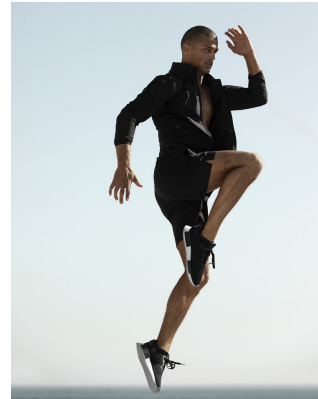

# BOSS MODELS

CAPE TOWN

## SETH WILKERSON

Height: 185cm Chest: 99cm Waist: 79cm Suit: 40 Shoe: 10.5 UK Hair: Brown Eyes: Green

# BOSS MODELS

CAPE TOWN

SETH WILKERSON

Height: 185cm Chest: 99cm Waist: 79cm Suit: 40 Shoe: 10.5 UK Hair: Brown Eyes: Green