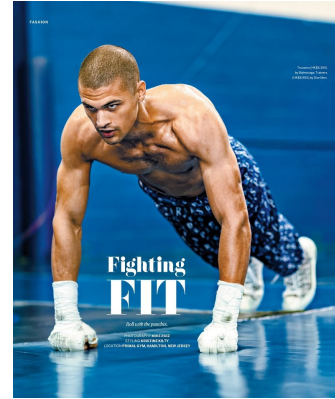

# BOSS MODELS

CAPE TOWN

## SETH WILKERSON

Height: 185cm Chest: 99cm Waist: 79cm Suit: 40 Shoe: 10.5 UK Hair: Brown Eyes: Green

# BOSS MODELS

CAPE TOWN

SETH WILKERSON

Height: 185cm Chest: 99cm Waist: 79cm Suit: 40 Shoe: 10.5 UK Hair: Brown Eyes: Green