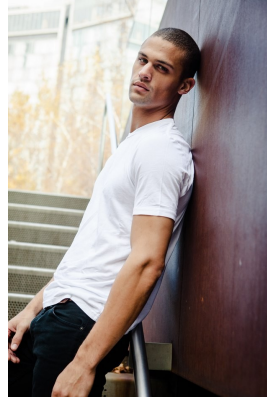

BOSS MODELS

CAPE TOWN

SETH WILKERSON

Height: 185cm Chest: 99cm Waist: 79cm Suit: 40 Shoe: 10.5 UK Hair: Brown Eyes: Green