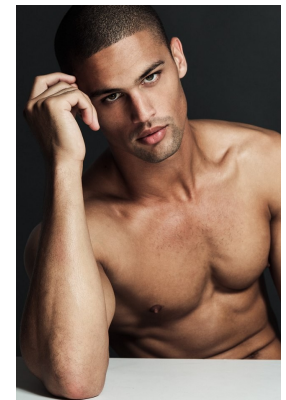

# BOSS MODELS

CAPE TOWN

## SETH WILKERSON

Height: 185cm Chest: 99cm Waist: 79cm Suit: 40 Shoe: 10.5 UK Hair: Brown Eyes: Green

# BOSS MODELS

CAPE TOWN

SETH WILKERSON

Height: 185cm Chest: 99cm Waist: 79cm Suit: 40 Shoe: 10.5 UK Hair: Brown Eyes: Green