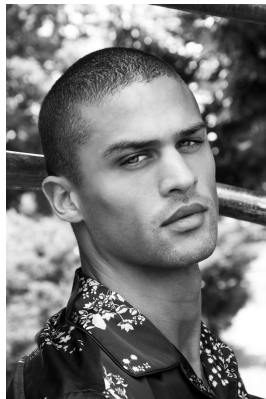

# BOSS MODELS

CAPE TOWN

## SETH WILKERSON

Height: 185cm Chest: 99cm Waist: 79cm Suit: 40 Shoe: 10.5 UK Hair: Brown Eyes: Green

# BOSS MODELS

CAPE TOWN

SETH WILKERSON

Height: 185cm Chest: 99cm Waist: 79cm Suit: 40 Shoe: 10.5 UK Hair: Brown Eyes: Green