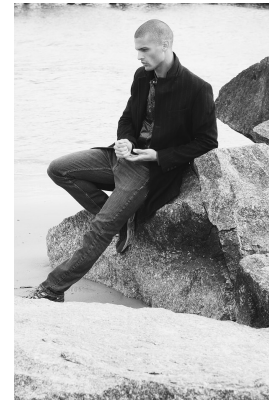

# BOSS MODELS

CAPE TOWN

# BOSS MODELS

CAPE TOWN

SETH WILKERSON

Height: 185cm Chest: 99cm Waist: 79cm Suit: 40 Shoe: 10.5 UK Hair: Brown Eyes: Green