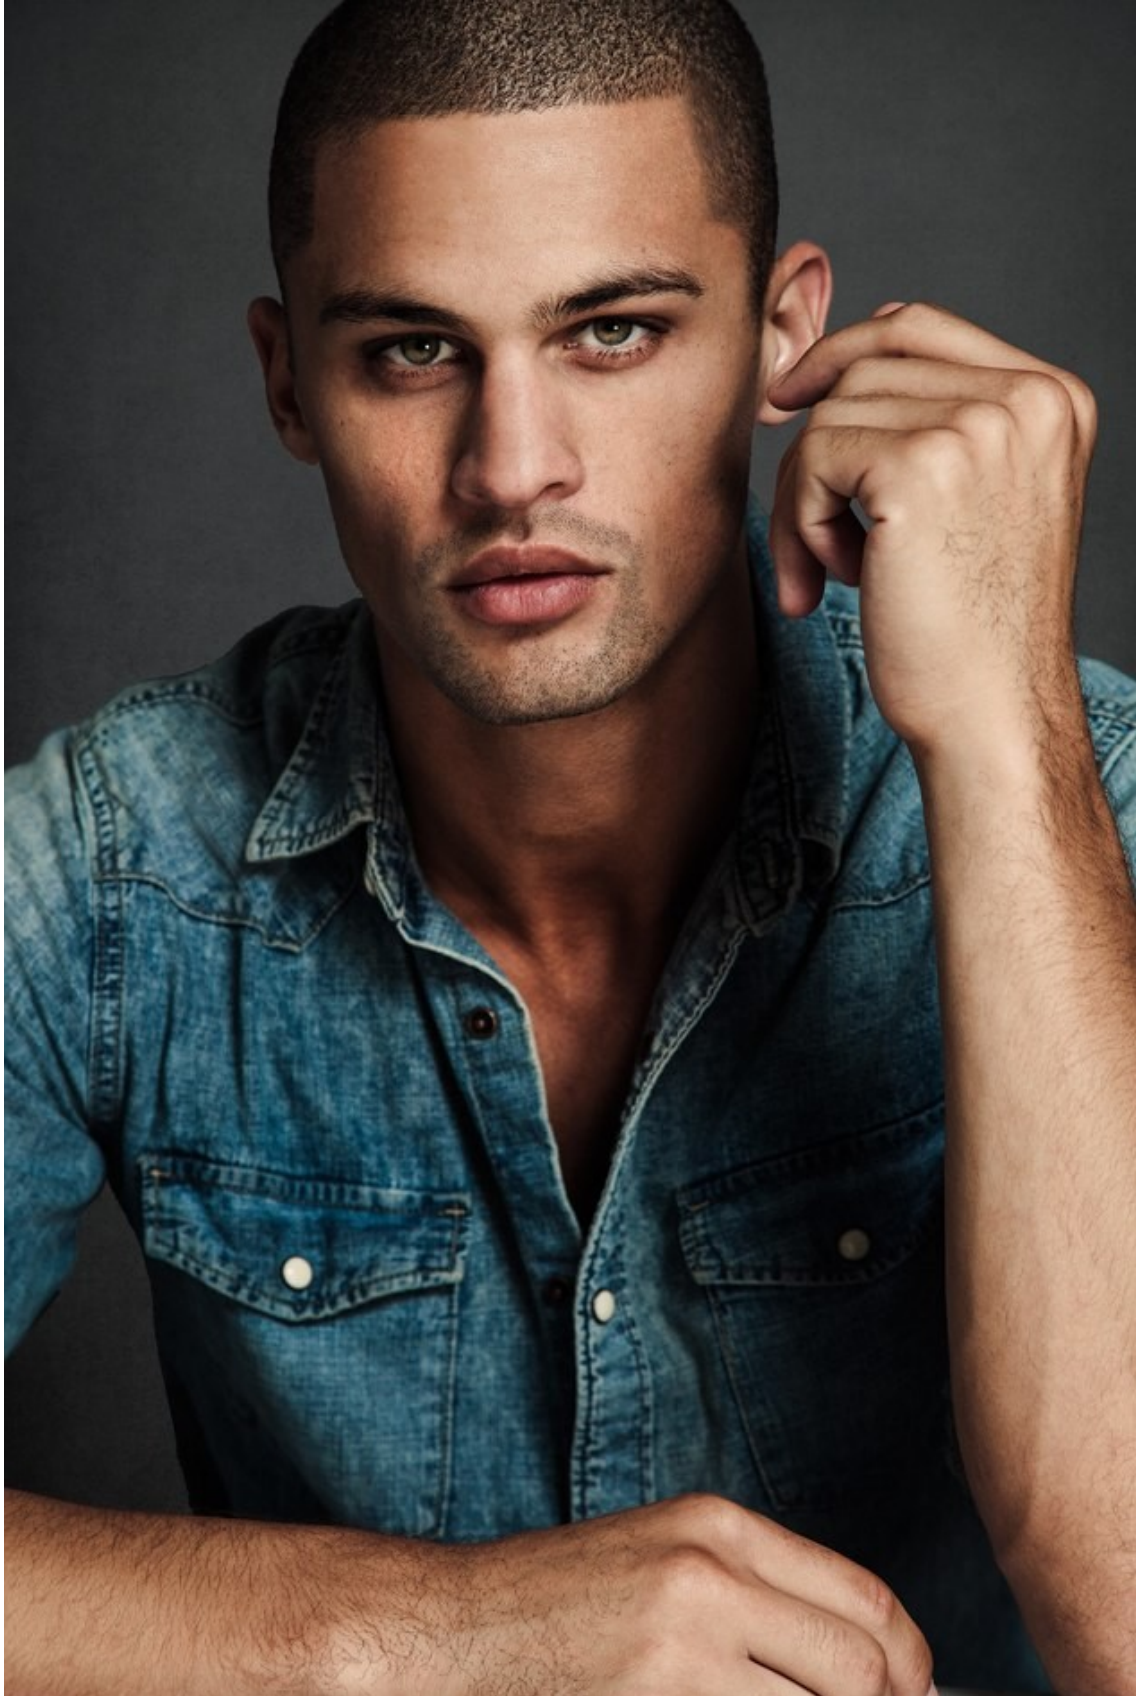

BOSS MODELS

CAPE TOWN

SETH WILKERSON

Height: 185cm Chest: 99cm Waist: 79cm Suit: 40 Shoe: 10.5 UK Hair: Brown Eyes: Green