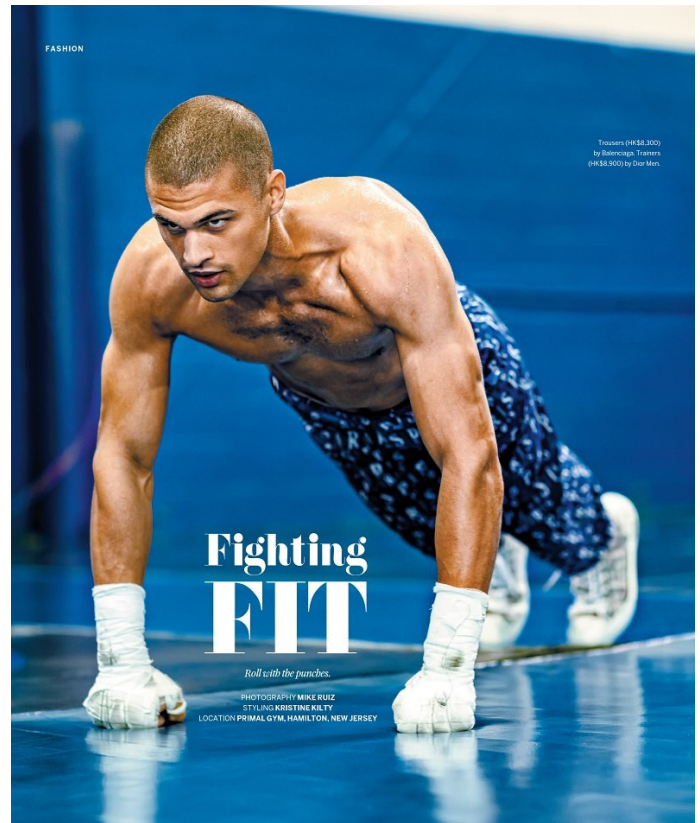

BOSS MODELS

CAPE TOWN

SETH WILKERSON

Height: 185cm Chest: 99cm Waist: 79cm Suit: 40 Shoe: 10.5 UK Hair: Brown Eyes: Green

BOSS MODELS

CAPE TOWN

SETH WILKERSON

Height: 185cm Chest: 99cm Waist: 79cm Suit: 40 Shoe: 10.5 UK Hair: Brown Eyes: Green