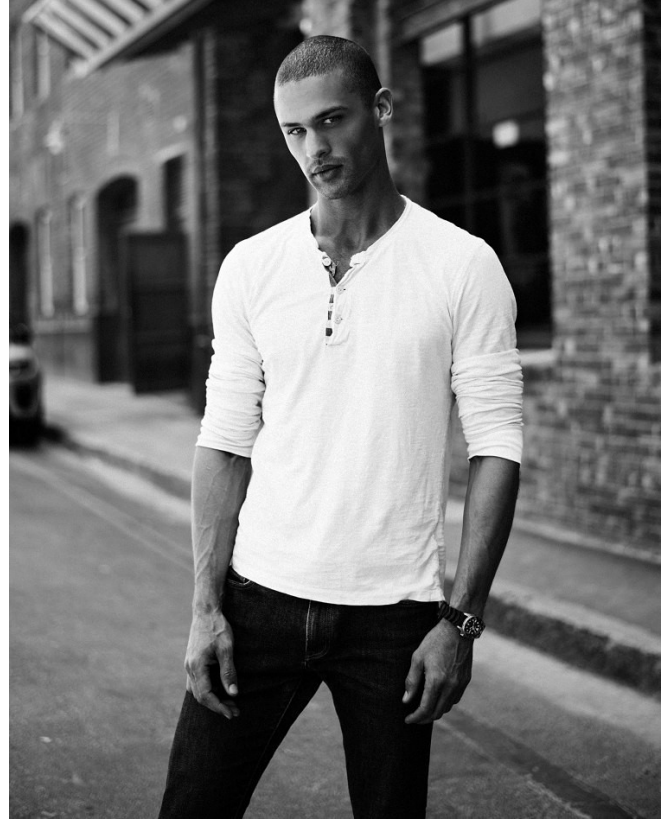

BOSS MODELS

CAPE TOWN

SETH WILKERSON

Height: 185cm Chest: 99cm Waist: 79cm Suit: 40 Shoe: 10.5 UK Hair: Brown Eyes: Green