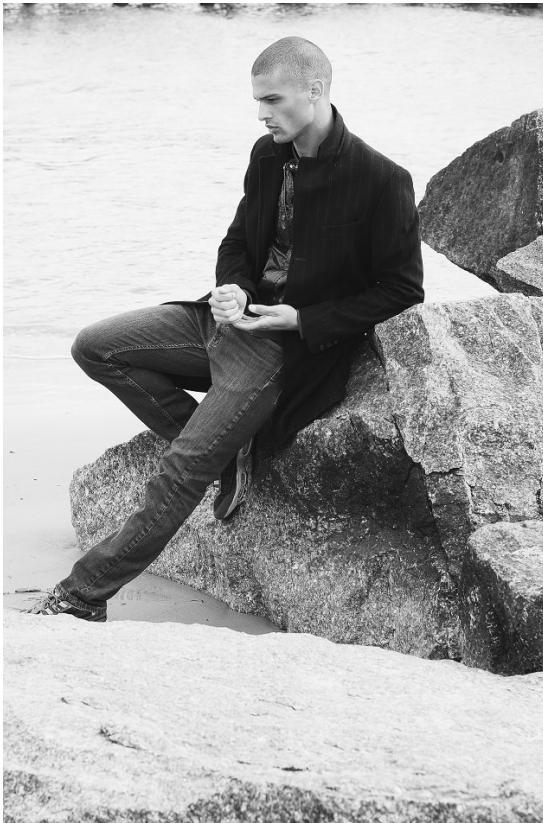

BOSS MODELS

CAPE TOWN

SETH WILKERSON

Height: 185cm Chest: 99cm Waist: 79cm Suit: 40 Shoe: 10.5 UK Hair: Brown Eyes: Green