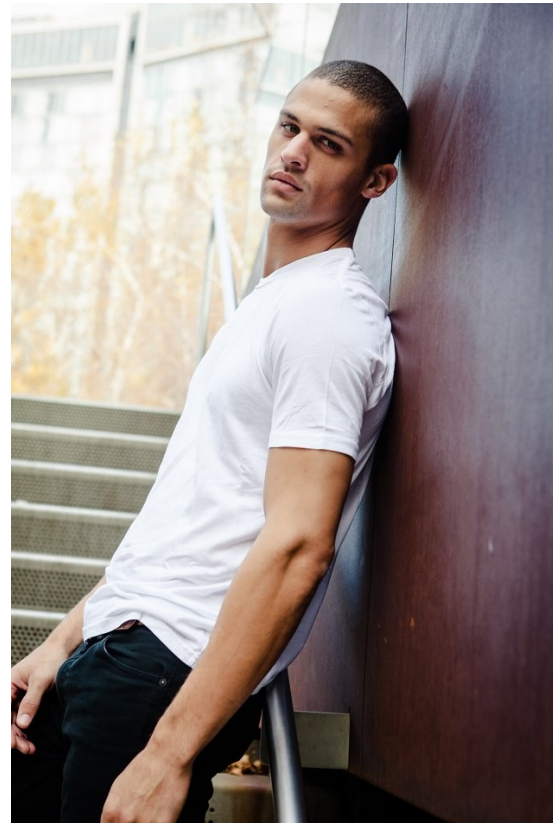

## SETH WILKERSON

Height: 185cm Chest: 99cm Waist: 79cm Suit: 40 Shoe: 10.5 UK Hair: Brown Eyes: Green