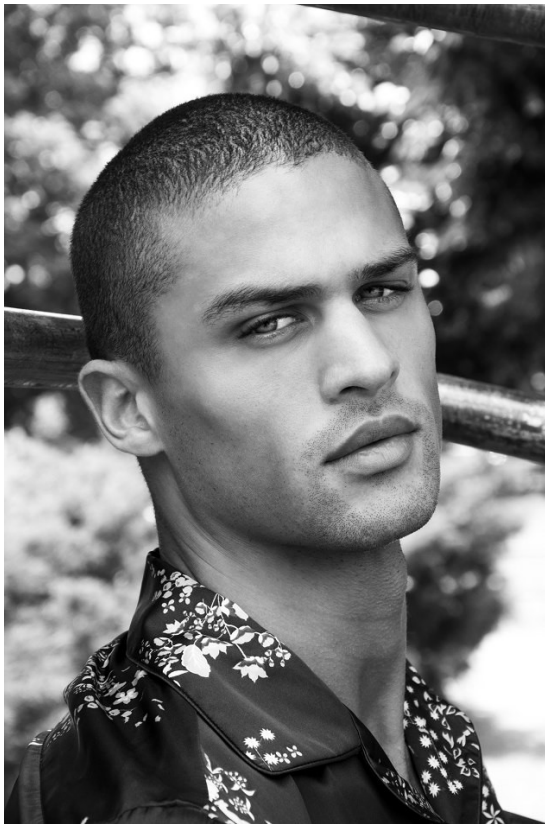

# BOSS MODELS

CAPE TOWN

# BOSS MODELS

CAPE TOWN

SETH WILKERSON

Height: 185cm Chest: 99cm Waist: 79cm Suit: 40 Shoe: 10.5 UK Hair: Brown Eyes: Green