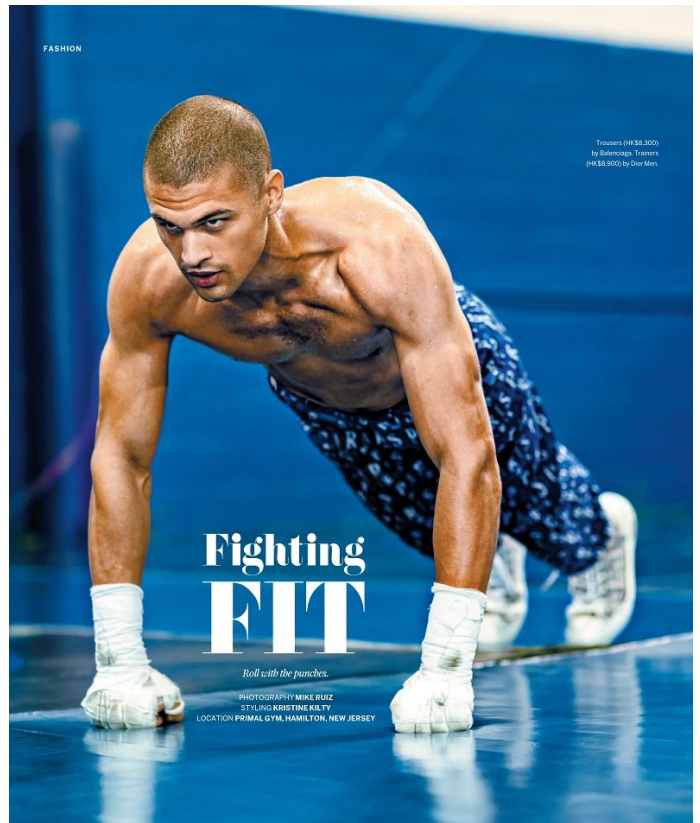

# BOSS MODELS

CAPE TOWN

SETH WILKERSON

Height: 185cm Chest: 99cm Waist: 79cm Suit: 40 Shoe: 10.5 UK Hair: Brown Eyes: Green

# BOSS MODELS

CAPE TOWN

**SETH WILKERSON**

Height: 185cm Chest: 99cm Waist: 79cm Suit: 40 Shoe: 10.5 UK Hair: Brown Eyes: Green

# BOSS MODELS

CAPE TOWN