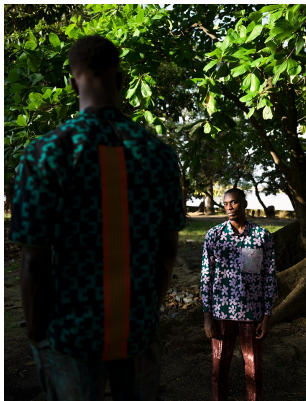

# BOSS MODELS

CAPE TOWN

## TOYIN OYENEYE

Height: 192cm Chest: 101cm Waist: 84cm Suit: 40 L Shoe: 10.5 UK Hair: Black Eyes: Brown