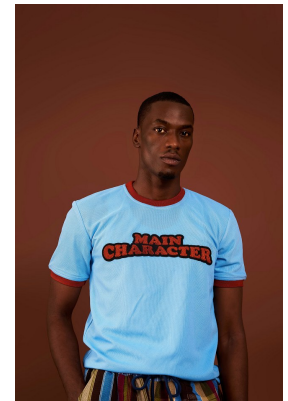

# BOSS MODELS

CAPE TOWN

## TOYIN OYENEYE

Height: 192cm Chest: 101cm Waist: 84cm Suit: 40 L Shoe: 10.5 UK Hair: Black Eyes: Brown