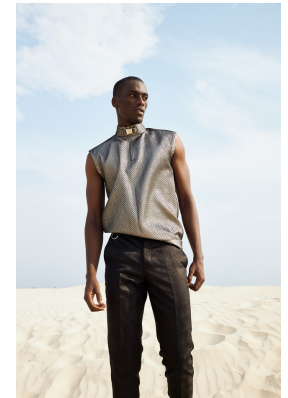

BOSS MODELS

CAPE TOWN

TOYIN OYENEYE

Height: 192cm Chest: 101cm Waist: 84cm Suit: 40 L Shoe: 10.5 UK Hair: Black Eyes: Brown

BOSS MODELS

CAPE TOWN

TOYIN OYENEYE

Height: 192cm Chest: 101cm Waist: 84cm Suit: 40 L Shoe: 10.5 UK Hair: Black Eyes: Brown