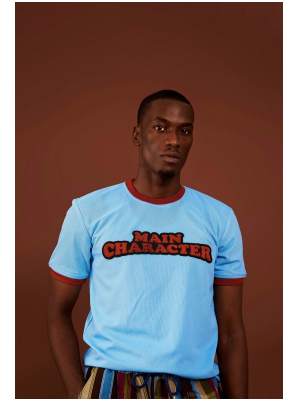

BOSS MODELS

CAPE TOWN

TOYIN OYENEYE

Height: 192cm Chest: 101cm Waist: 84cm Suit: 40 L Shoe: 10.5 UK Hair: Black Eyes: Brown

BOSS MODELS

CAPE TOWN

TOYIN OYENEYE

Height: 192cm Chest: 101cm Waist: 84cm Suit: 40 L Shoe: 10.5 UK Hair: Black Eyes: Brown