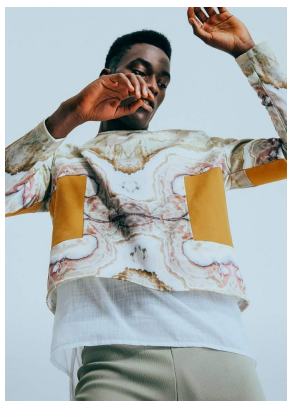

# BOSS MODELS

CAPE TOWN

## TOYIN OYENEYE

Height: 192cm Chest: 101cm Waist: 84cm Suit: 40 L Shoe: 10.5 UK Hair: Black Eyes: Brown