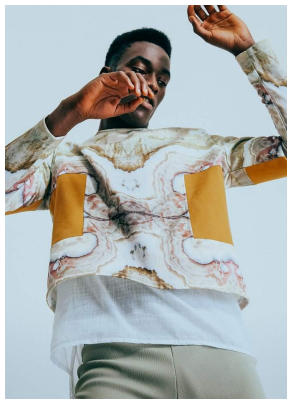

BOSS MODELS

CAPE TOWN

TOYIN OYENEYE

Height: 192cm Chest: 101cm Waist: 84cm Suit: 40 L Shoe: 10.5 UK Hair: Black Eyes: Brown

BOSS MODELS

CAPE TOWN

TOYIN OYENEYE

Height: 192cm Chest: 101cm Waist: 84cm Suit: 40 L Shoe: 10.5 UK Hair: Black Eyes: Brown