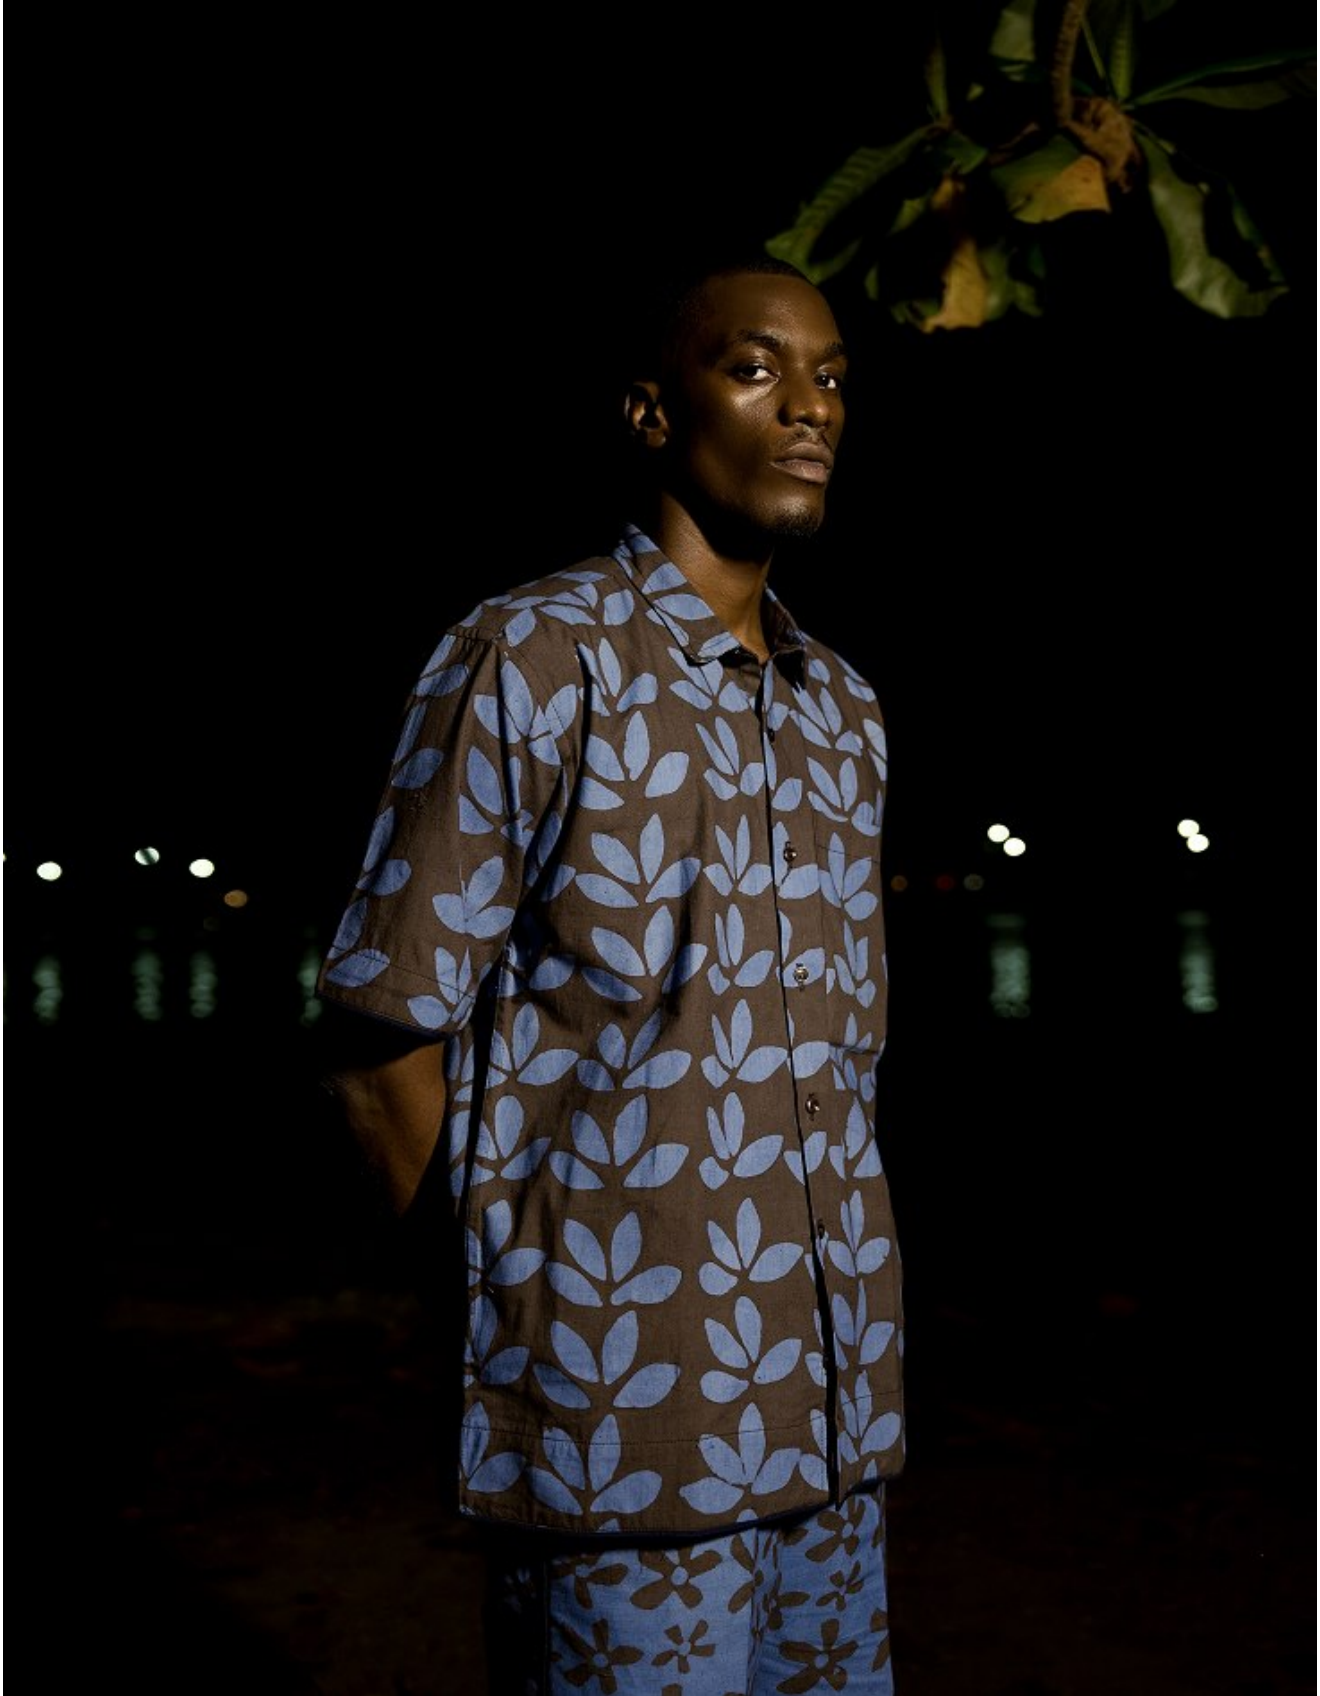

BOSS MODELS

CAPE TOWN

TOYIN OYENEYE

Height: 192cm Chest: 101cm Waist: 84cm Suit: 40 L Shoe: 10.5 UK Hair: Black Eyes: Brown