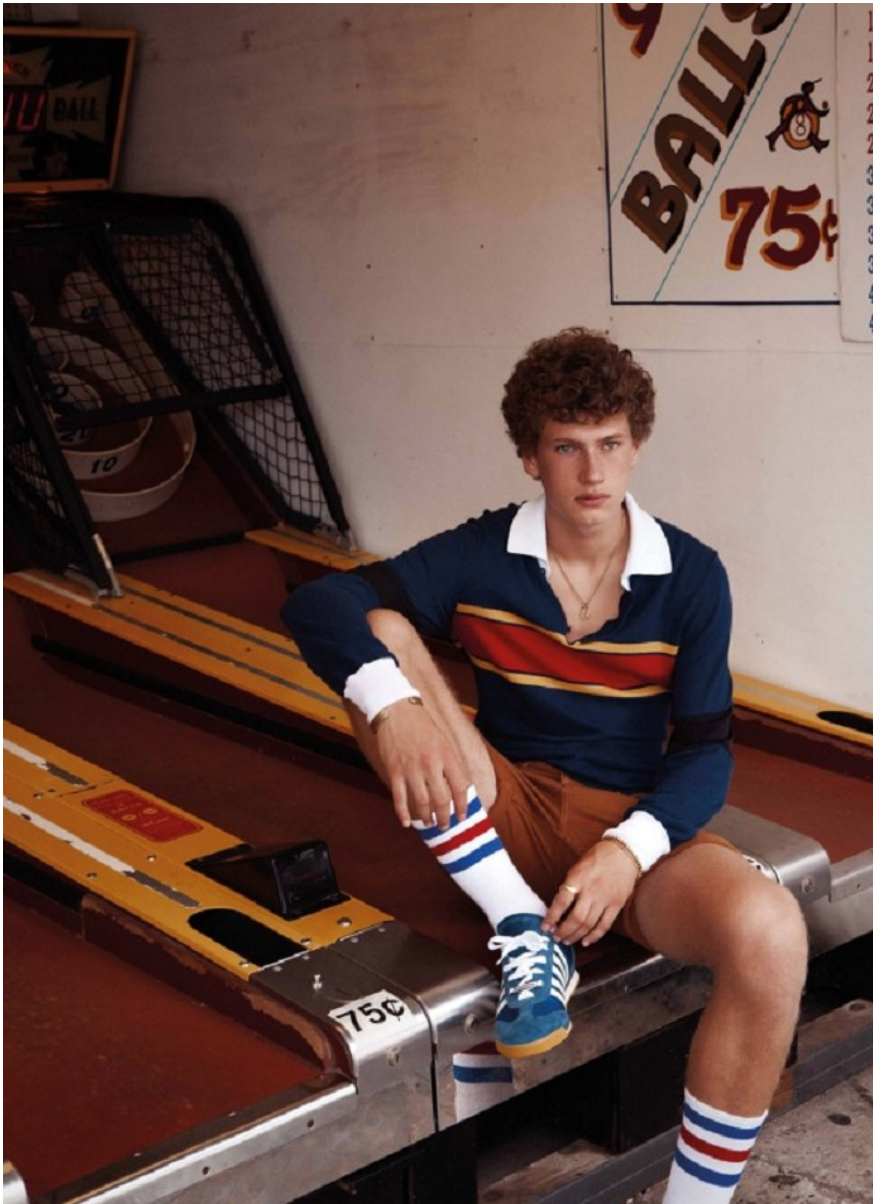

BOSS MODELS

CAPE TOWN

HUGO VILLANOVA

Height: 189cm Chest: 95cm Waist: 72cm Suit: 38 L Shoe: 10 UK Hair: Blonde Eyes: Blue

BOSS MODELS

CAPE TOWN

HUGO VILLANOVA

Height: 189cm Chest: 95cm Waist: 72cm Suit: 38 L Shoe: 10 UK Hair: Blonde Eyes: Blue