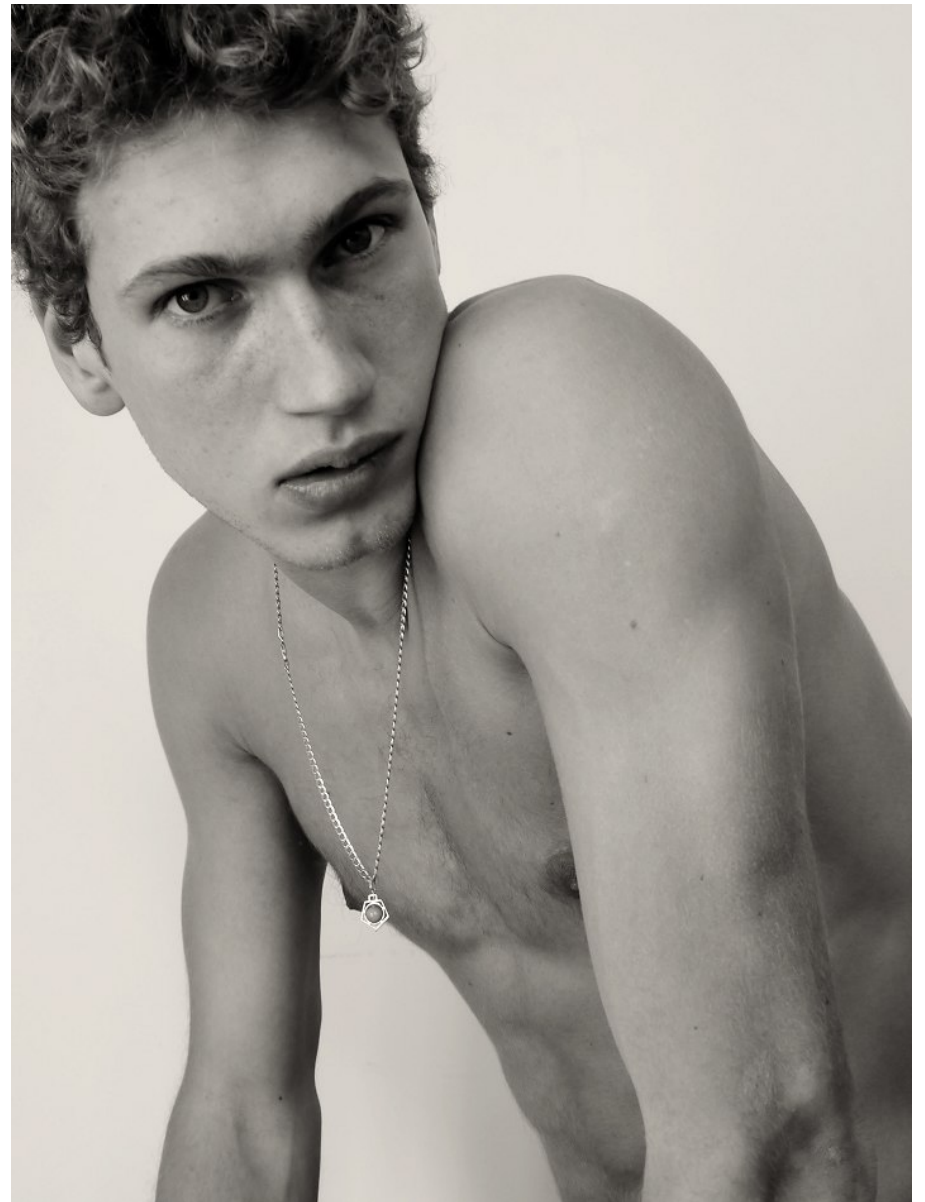

BOSS MODELS

CAPE TOWN

HUGO VILLANOVA

Height: 189cm Chest: 95cm Waist: 72cm Suit: 38 L Shoe: 10 UK Hair: Blonde Eyes: Blue

BOSS MODELS

CAPE TOWN

HUGO VILLANOVA

Height: 189cm Chest: 95cm Waist: 72cm Suit: 38 L Shoe: 10 UK Hair: Blonde Eyes: Blue

BOSS MODELS

CAPE TOWN

Hugo wears wool tuxedo suit EMPORIO ARMANI, cotton shirt BERLUTI, silk cummerbund ERMENEGILDO ZEGNA COUTURE, silk bow tie CANALI

HUGO VILLANOVA

Height: 189cm Chest: 95cm Waist: 72cm Suit: 38 L Shoe: 10 UK Hair: Blonde Eyes: Blue