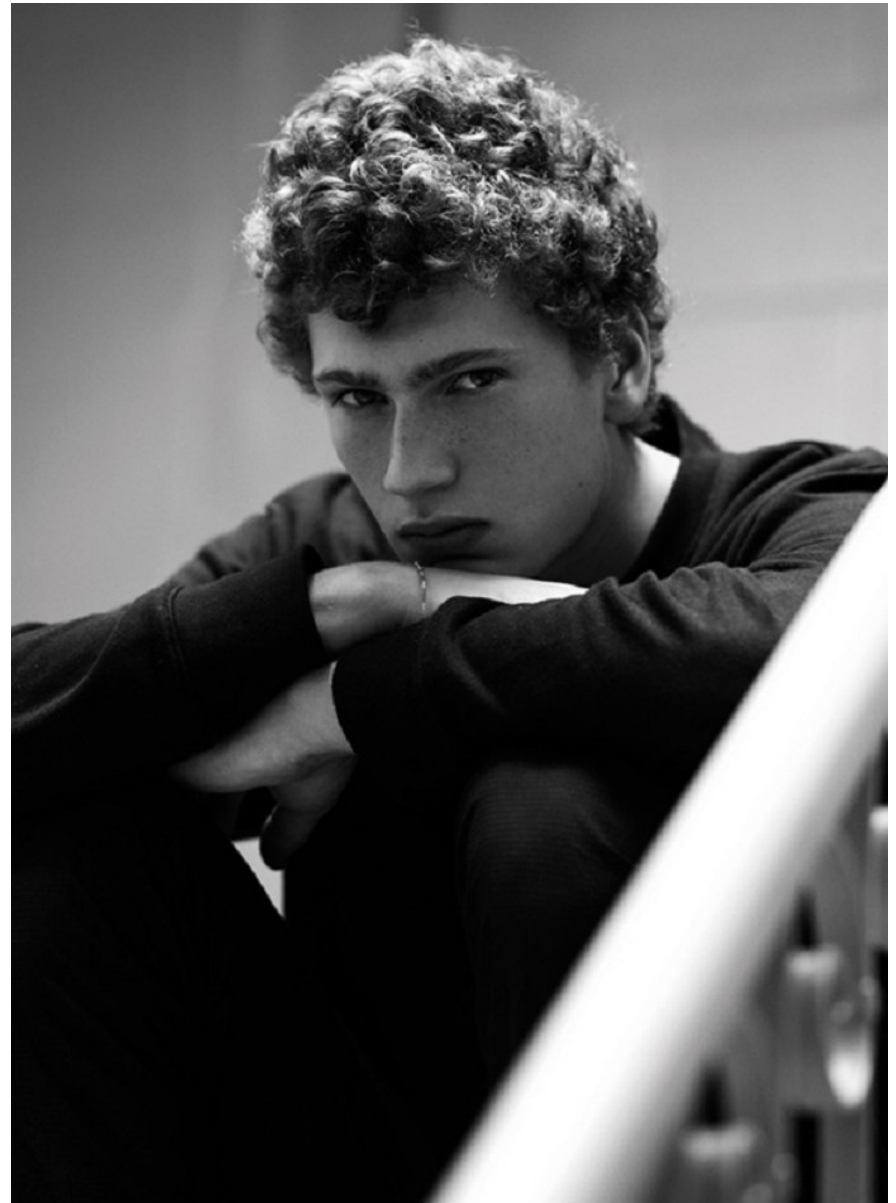

HUGO VILLANOVA

BOSS MODELS

CAPE TOWN

Height: 189cm Chest: 95cm Waist: 72cm Suit: 38 L Shoe: 10 UK Hair: Blonde Eyes: Blue