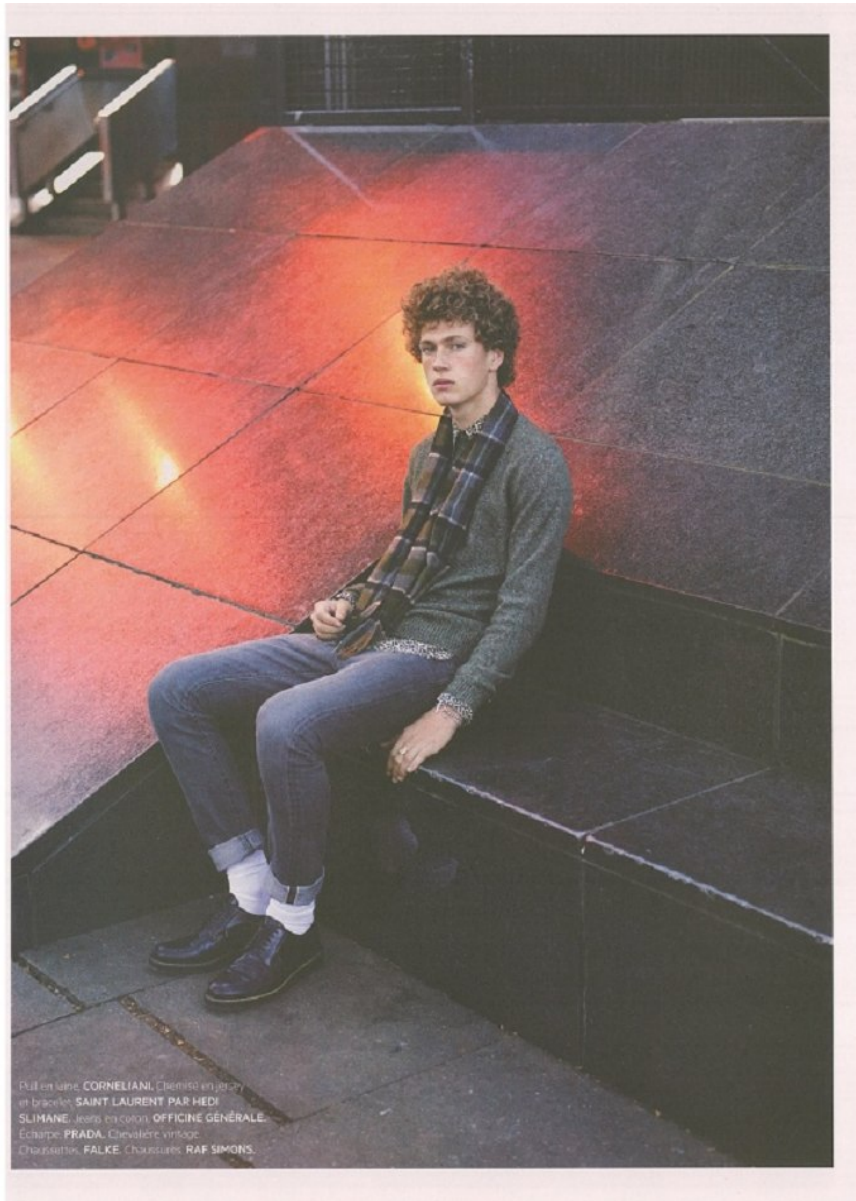

BOSS MODELS

CAPE TOWN

HUGO VILLANOVA

Height: 189cm Chest: 95cm Waist: 72cm Suit: 38 L Shoe: 10 UK Hair: Blonde Eyes: Blue

BOSS MODELS

CAPE TOWN

HUGO VILLANOVA

Height: 189cm Chest: 95cm Waist: 72cm Suit: 38 L Shoe: 10 UK Hair: Blonde Eyes: Blue