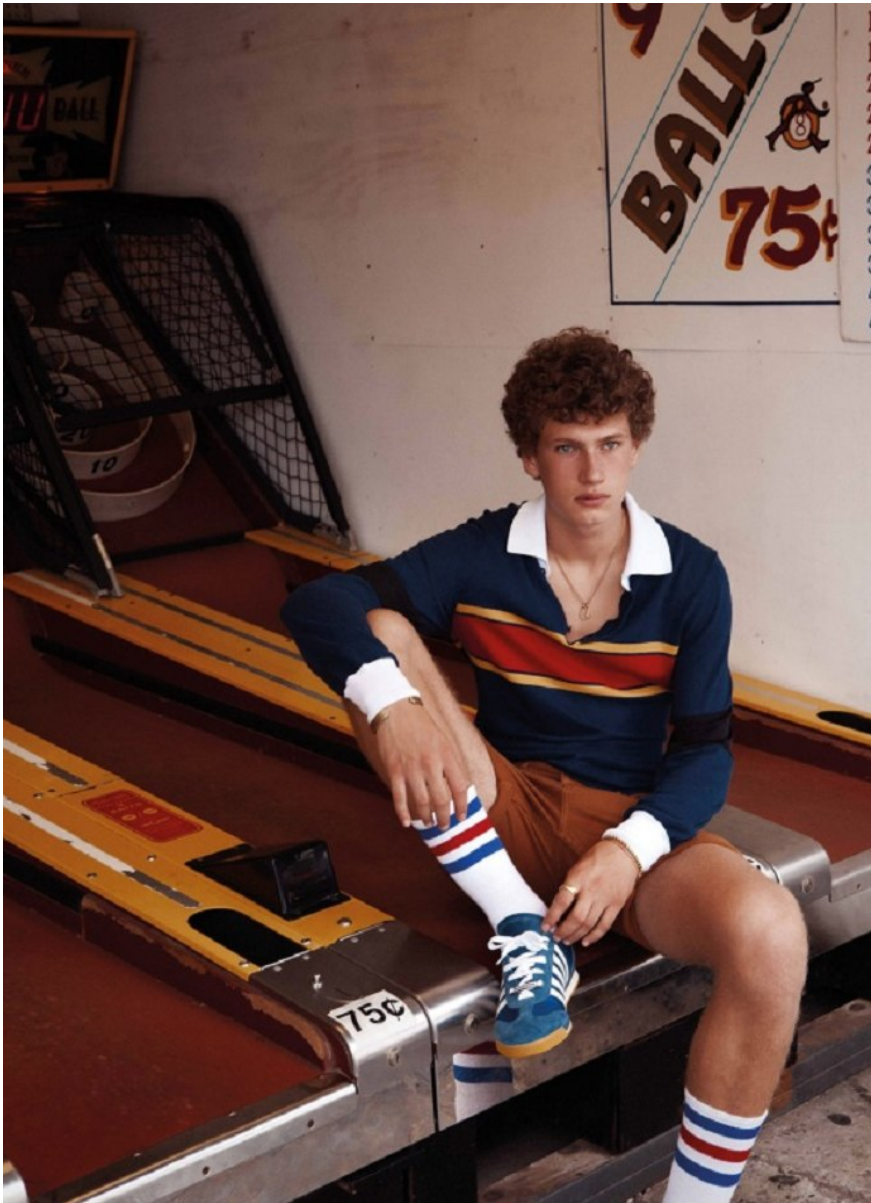

BOSS MODELS

CAPE TOWN

HUGO VILLANOVA

Height: 189cm Chest: 95cm Waist: 72cm Suit: 38 L Shoe: 10 UK Hair: Blonde Eyes: Blue