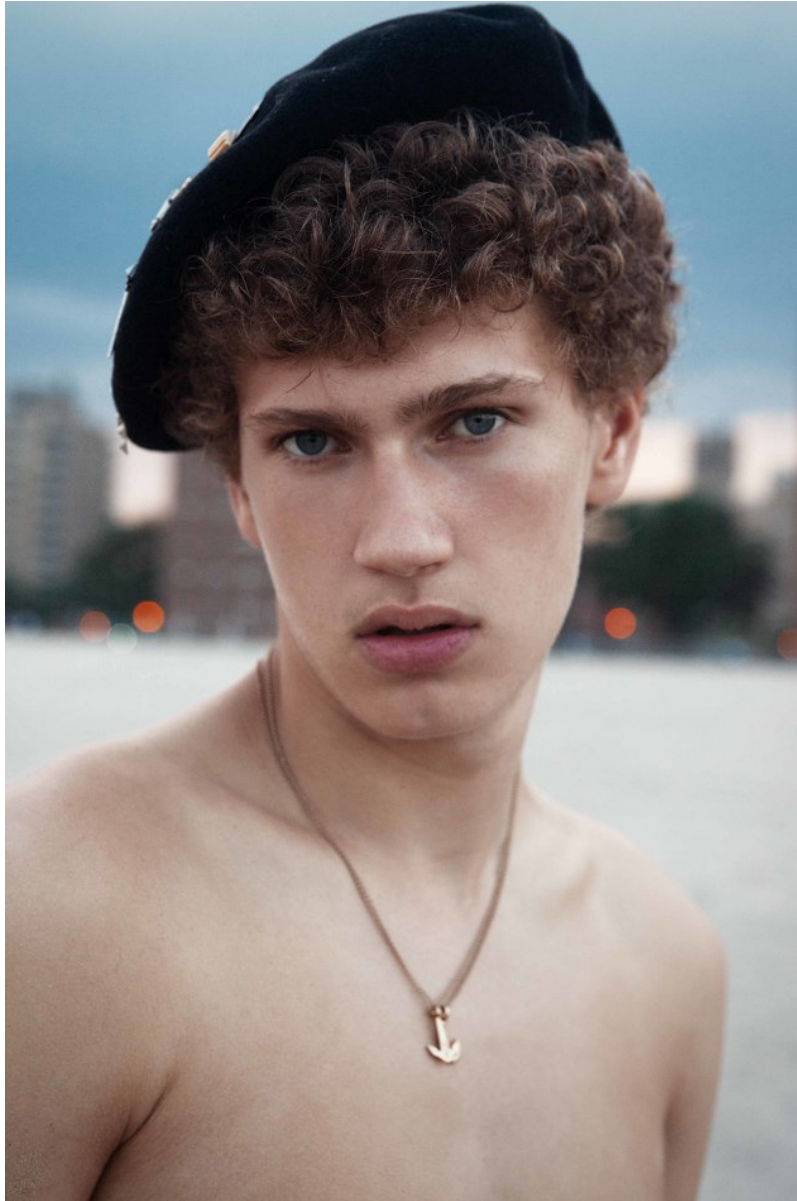

BOSS MODELS

CAPE TOWN

HUGO VILLANOVA

Height: 189cm Chest: 95cm Waist: 72cm Suit: 38 L Shoe: 10 UK Hair: Blonde Eyes: Blue

BOSS MODELS

CAPE TOWN

HUGO VILLANOVA

Height: 189cm Chest: 95cm Waist: 72cm Suit: 38 L Shoe: 10 UK Hair: Blonde Eyes: Blue

BOSS MODELS

CAPE TOWN

Hugo wears wool tuxedo suit EMPORIO ARMANI, cotton shirt BERLUTI, silk cummerbund ERMENEGILDO ZEGNA COUTURE, silk bow tie CANALI

HUGO VILLANOVA

Height: 189cm Chest: 95cm Waist: 72cm Suit: 38 L Shoe: 10 UK Hair: Blonde Eyes: Blue