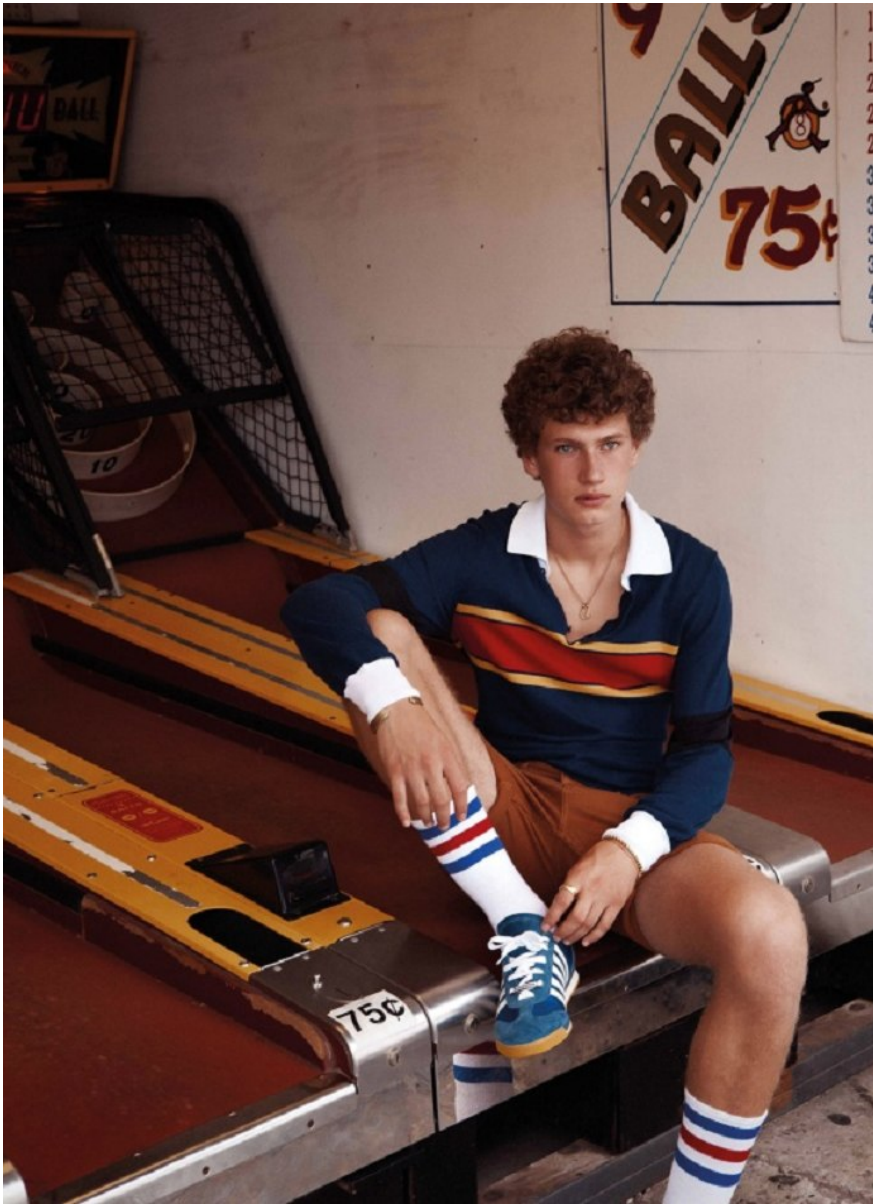

BOSS MODELS

CAPE TOWN

HUGO VILLANOVA

Height: 189cm Chest: 95cm Waist: 72cm Suit: 38 L Shoe: 10 UK Hair: Blonde Eyes: Blue