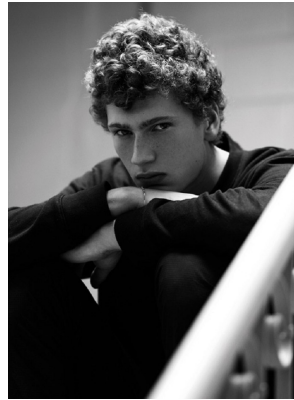

BOSS MODELS

CAPE TOWN

HUGO VILLANOVA

Height: 189cm Chest: 95cm Waist: 72cm Suit: 38 L Shoe: 10 UK Hair: Blonde Eyes: Blue

BOSS MODELS

CAPE TOWN

HUGO VILLANOVA

Height: 189cm Chest: 95cm Waist: 72cm Suit: 38 L Shoe: 10 UK Hair: Blonde Eyes: Blue