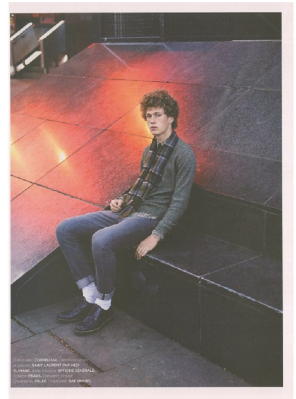

# BOSS MODELS

CAPE TOWN

## HUGO VILLANOVA

Height: 189cm Chest: 95cm Waist: 72cm Suit: 38 L Shoe: 10 UK Hair: Blonde Eyes: Blue