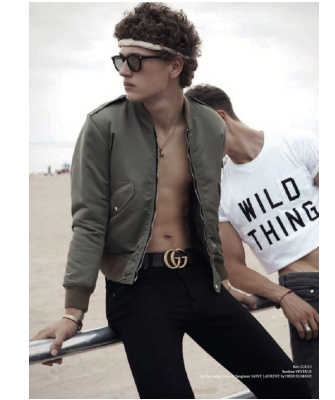

# BOSS MODELS

CAPE TOWN

## HUGO VILLANOVA

Height: 189cm Chest: 95cm Waist: 72cm Suit: 38 L Shoe: 10 UK Hair: Blonde Eyes: Blue