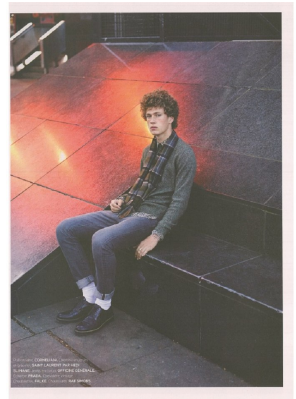

BOSS MODELS

CAPE TOWN

HUGO VILLANOVA

Height: 189cm Chest: 95cm Waist: 72cm Suit: 38 L Shoe: 10 UK Hair: Blonde Eyes: Blue

BOSS MODELS

CAPE TOWN

HUGO VILLANOVA

Height: 189cm Chest: 95cm Waist: 72cm Suit: 38 L Shoe: 10 UK Hair: Blonde Eyes: Blue