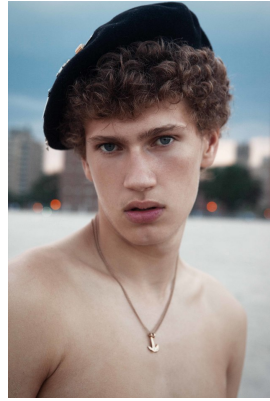

# BOSS MODELS

CAPE TOWN

## HUGO VILLANOVA

Height: 189cm Chest: 95cm Waist: 72cm Suit: 38 L Shoe: 10 UK Hair: Blonde Eyes: Blue