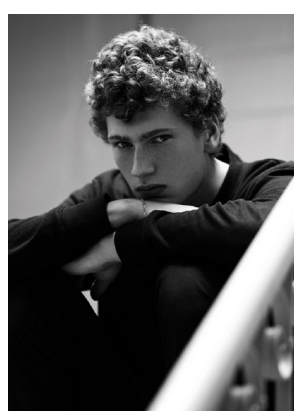

# BOSS MODELS

CAPE TOWN

## HUGO VILLANOVA

Height: 189cm Chest: 95cm Waist: 72cm Suit: 38 L Shoe: 10 UK Hair: Blonde Eyes: Blue