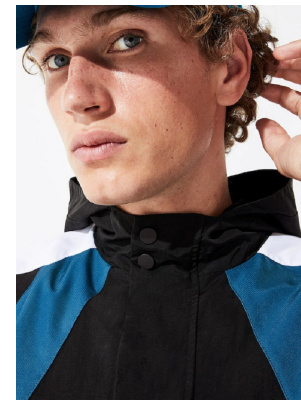

BOSS MODELS

CAPE TOWN

HUGO VILLANOVA

Height: 189cm Chest: 95cm Waist: 72cm Suit: 38 L Shoe: 10 UK Hair: Blonde Eyes: Blue

BOSS MODELS

CAPE TOWN

HUGO VILLANOVA

Height: 189cm Chest: 95cm Waist: 72cm Suit: 38 L Shoe: 10 UK Hair: Blonde Eyes: Blue