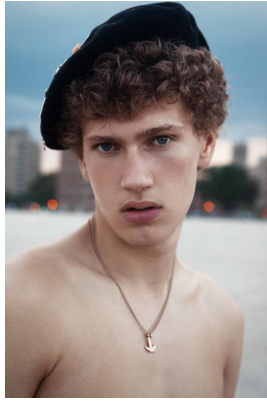

BOSS MODELS

CAPE TOWN

HUGO VILLANOVA

Height: 189cm Chest: 95cm Waist: 72cm Suit: 38 L Shoe: 10 UK Hair: Blonde Eyes: Blue

BOSS MODELS

CAPE TOWN

HUGO VILLANOVA

Height: 189cm Chest: 95cm Waist: 72cm Suit: 38 L Shoe: 10 UK Hair: Blonde Eyes: Blue