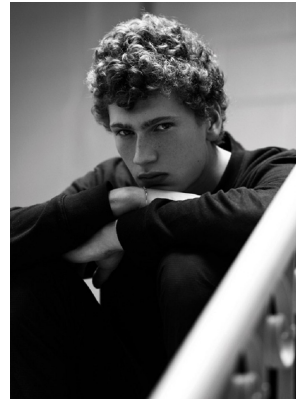

# BOSS MODELS

CAPE TOWN

## HUGO VILLANOVA

Height: 189cm Chest: 95cm Waist: 72cm Suit: 38 L Shoe: 10 UK Hair: Blonde Eyes: Blue