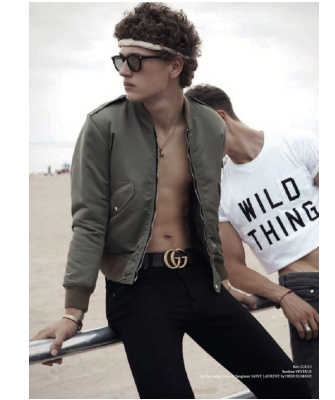

BOSS MODELS

CAPE TOWN

HUGO VILLANOVA

Height: 189cm Chest: 95cm Waist: 72cm Suit: 38 L Shoe: 10 UK Hair: Blonde Eyes: Blue

BOSS MODELS

CAPE TOWN

HUGO VILLANOVA

Height: 189cm Chest: 95cm Waist: 72cm Suit: 38 L Shoe: 10 UK Hair: Blonde Eyes: Blue