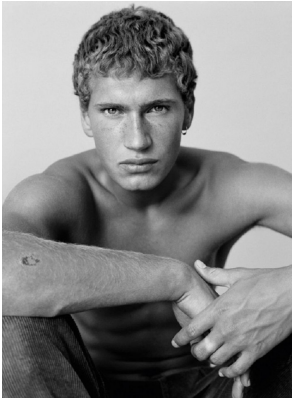

BOSS MODELS

CAPE TOWN

HUGO VILLANOVA

Height: 189cm Chest: 95cm Waist: 72cm Suit: 38 L Shoe: 10 UK Hair: Blonde Eyes: Blue

BOSS MODELS

CAPE TOWN

HUGO VILLANOVA

Height: 189cm Chest: 95cm Waist: 72cm Suit: 38 L Shoe: 10 UK Hair: Blonde Eyes: Blue