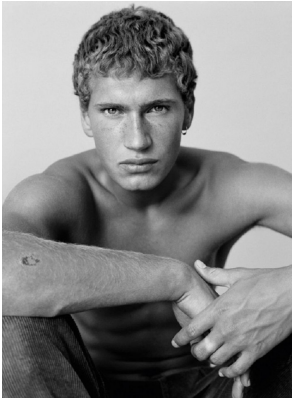

# BOSS MODELS

CAPE TOWN

## HUGO VILLANOVA

Height: 189cm Chest: 95cm Waist: 72cm Suit: 38 L Shoe: 10 UK Hair: Blonde Eyes: Blue