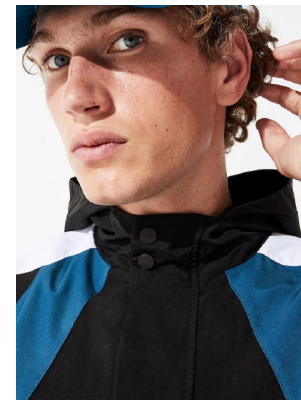

BOSS MODELS

CAPE TOWN

HUGO VILLANOVA

Height: 189cm Chest: 95cm Waist: 72cm Suit: 38 L Shoe: 10 UK Hair: Blonde Eyes: Blue