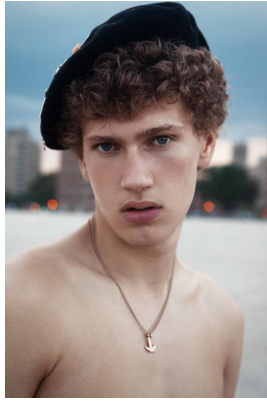

# BOSS MODELS

CAPE TOWN

## HUGO VILLANOVA

Height: 189cm Chest: 95cm Waist: 72cm Suit: 38 L Shoe: 10 UK Hair: Blonde Eyes: Blue