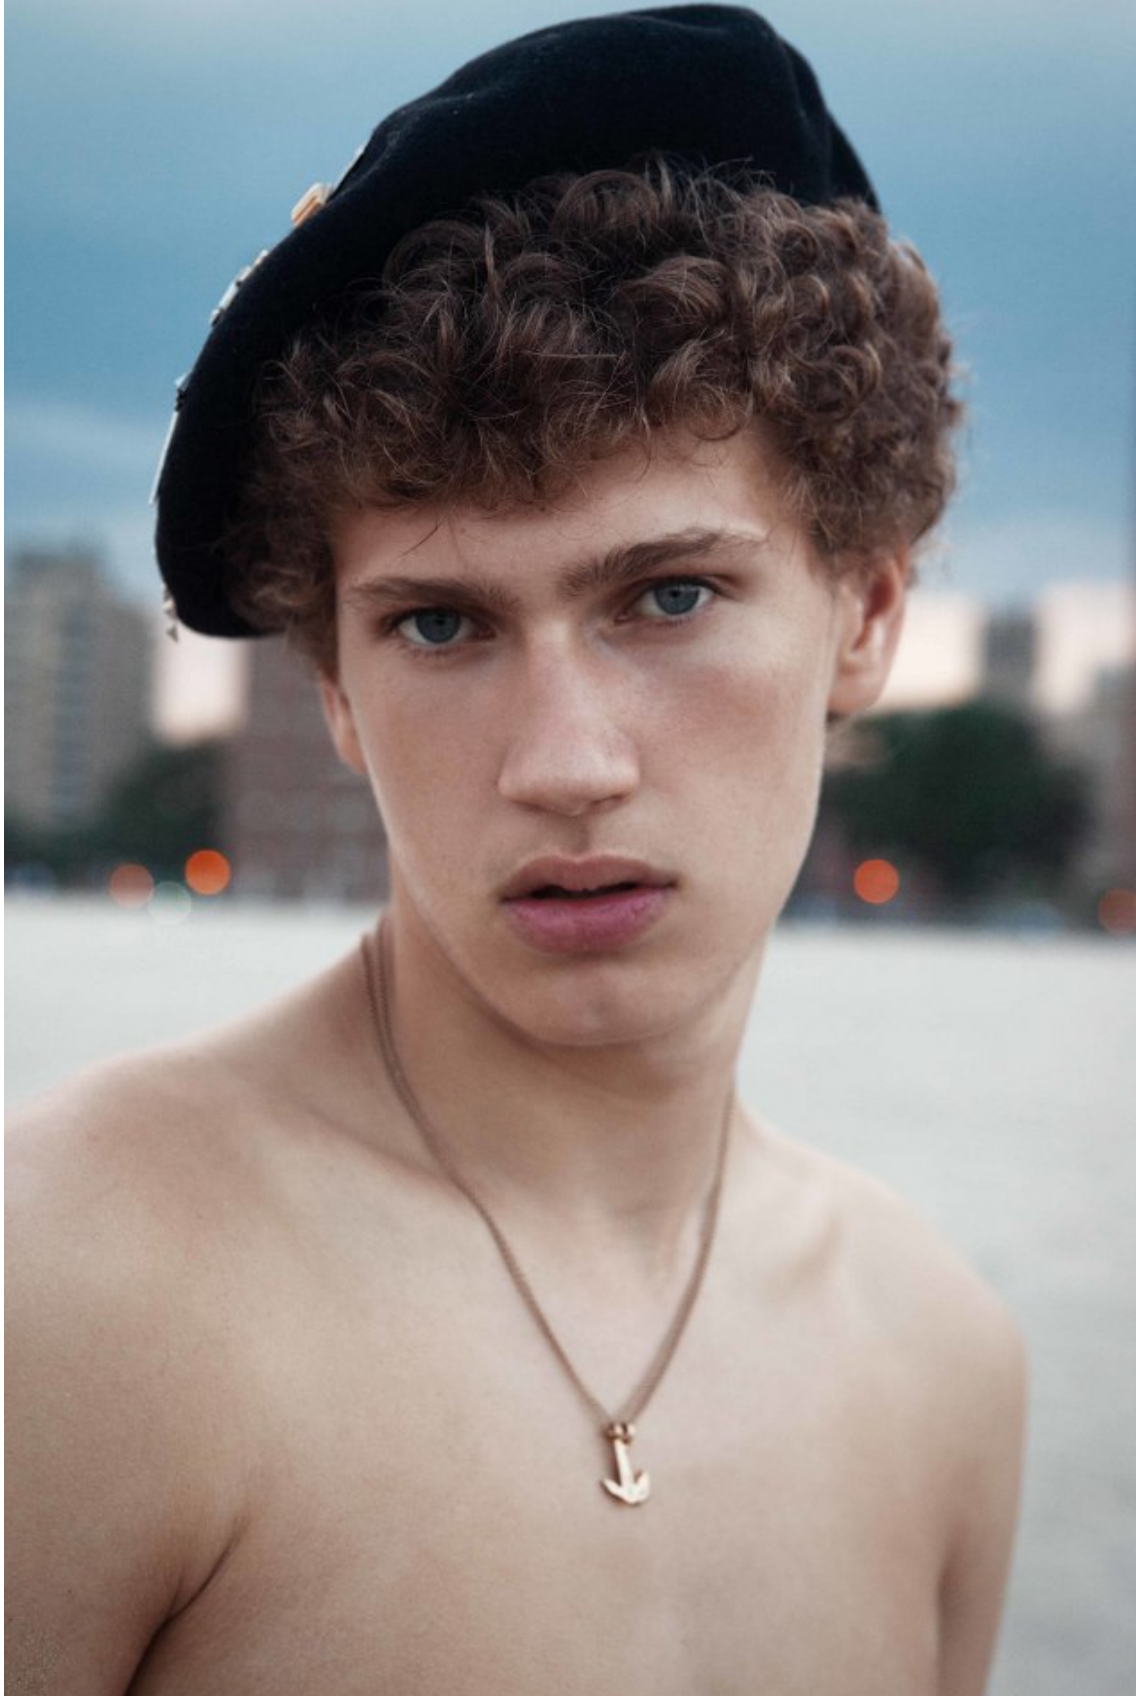

# BOSS MODELS

CAPE TOWN

HUGO VILLANOVA

Height: 189cm Chest: 95cm Waist: 72cm Suit: 38 L Shoe: 10 UK Hair: Blonde Eyes: Blue