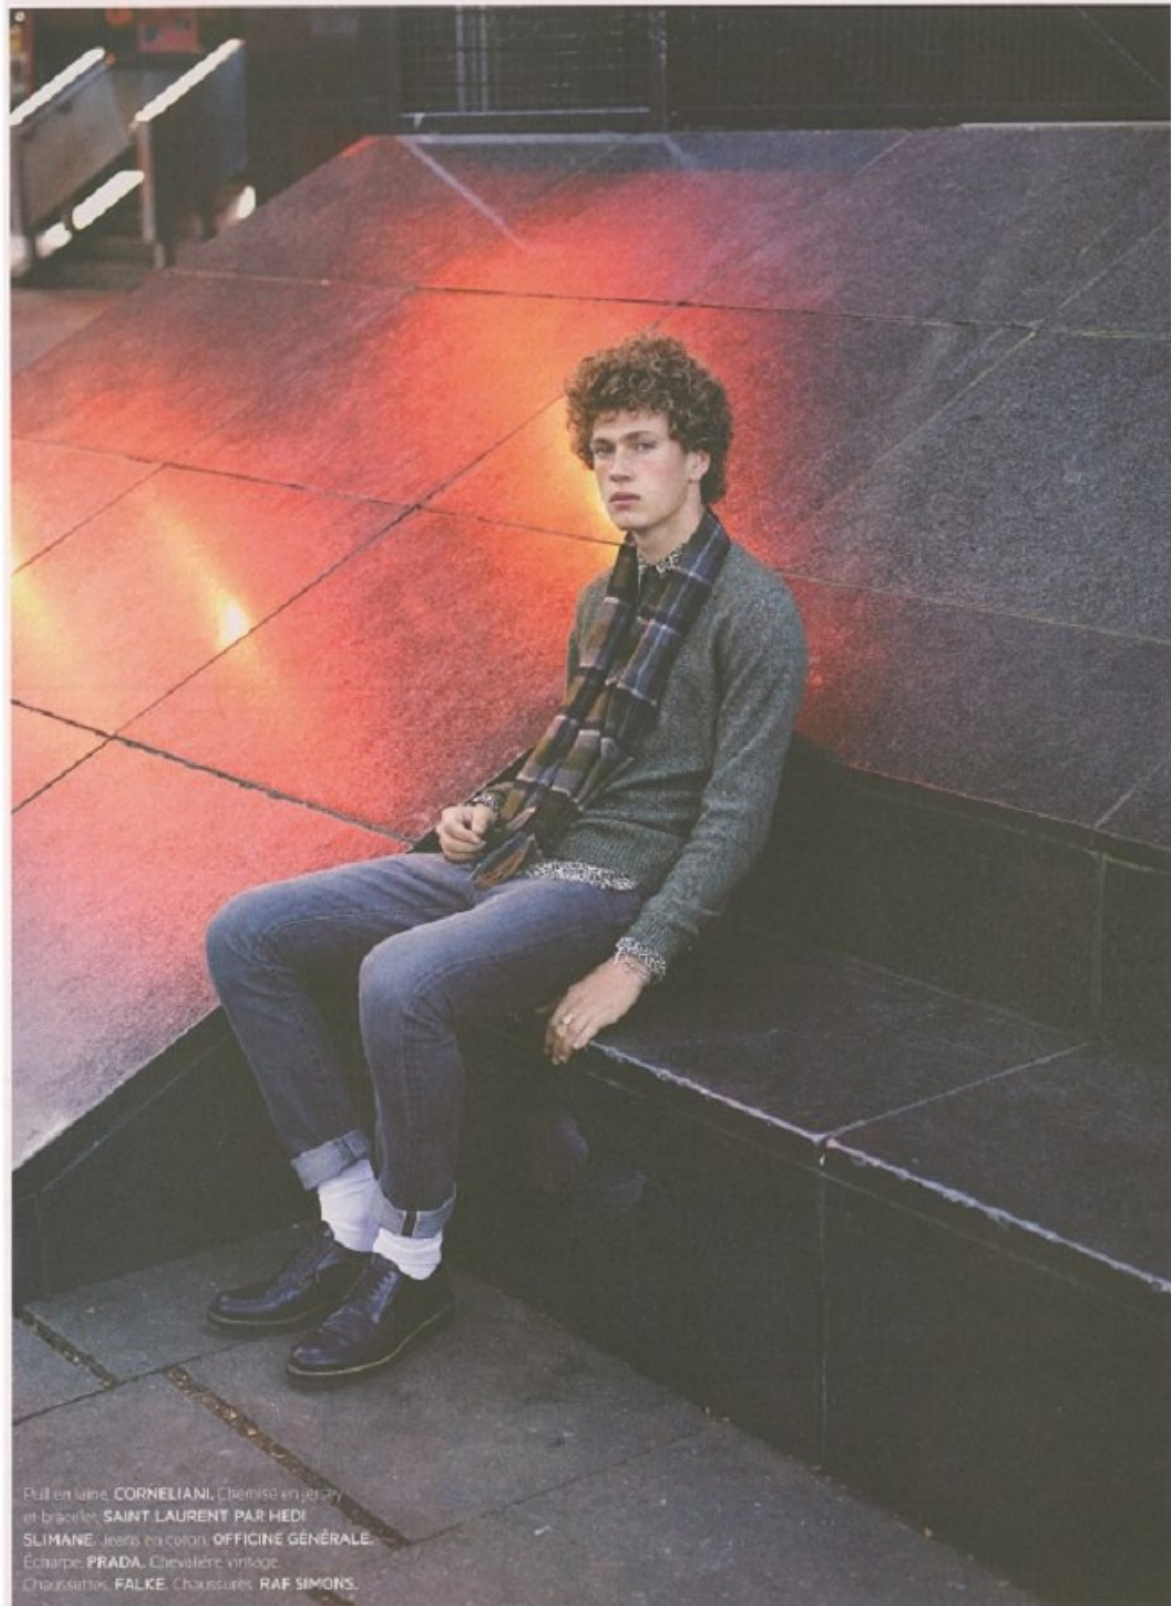

BOSS MODELS

CAPE TOWN

HUGO VILLANOVA

Height: 189cm Chest: 95cm Waist: 72cm Suit: 38 L Shoe: 10 UK Hair: Blonde Eyes: Blue