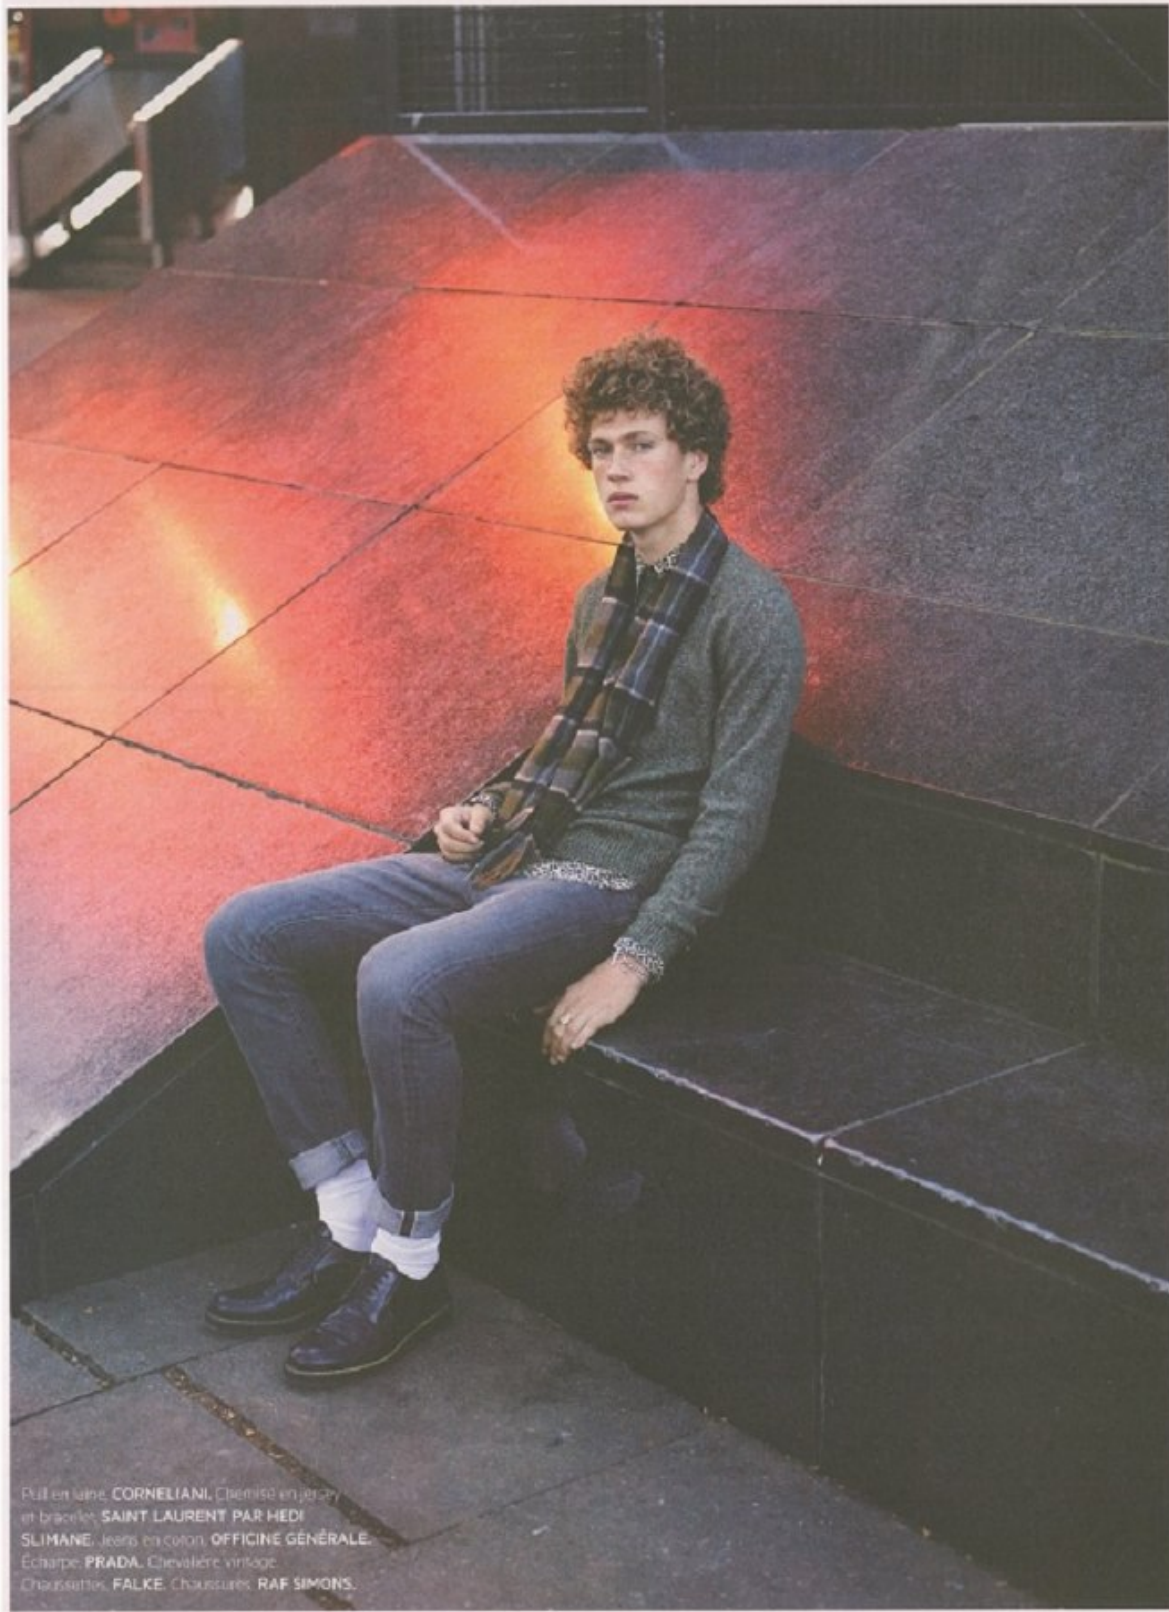

BOSS MODELS

CAPE TOWN

HUGO VILLANOVA

Height: 189cm Chest: 95cm Waist: 72cm Suit: 38 L Shoe: 10 UK Hair: Blonde Eyes: Blue

BOSS MODELS

CAPE TOWN

HUGO VILLANOVA

Height: 189cm Chest: 95cm Waist: 72cm Suit: 38 L Shoe: 10 UK Hair: Blonde Eyes: Blue