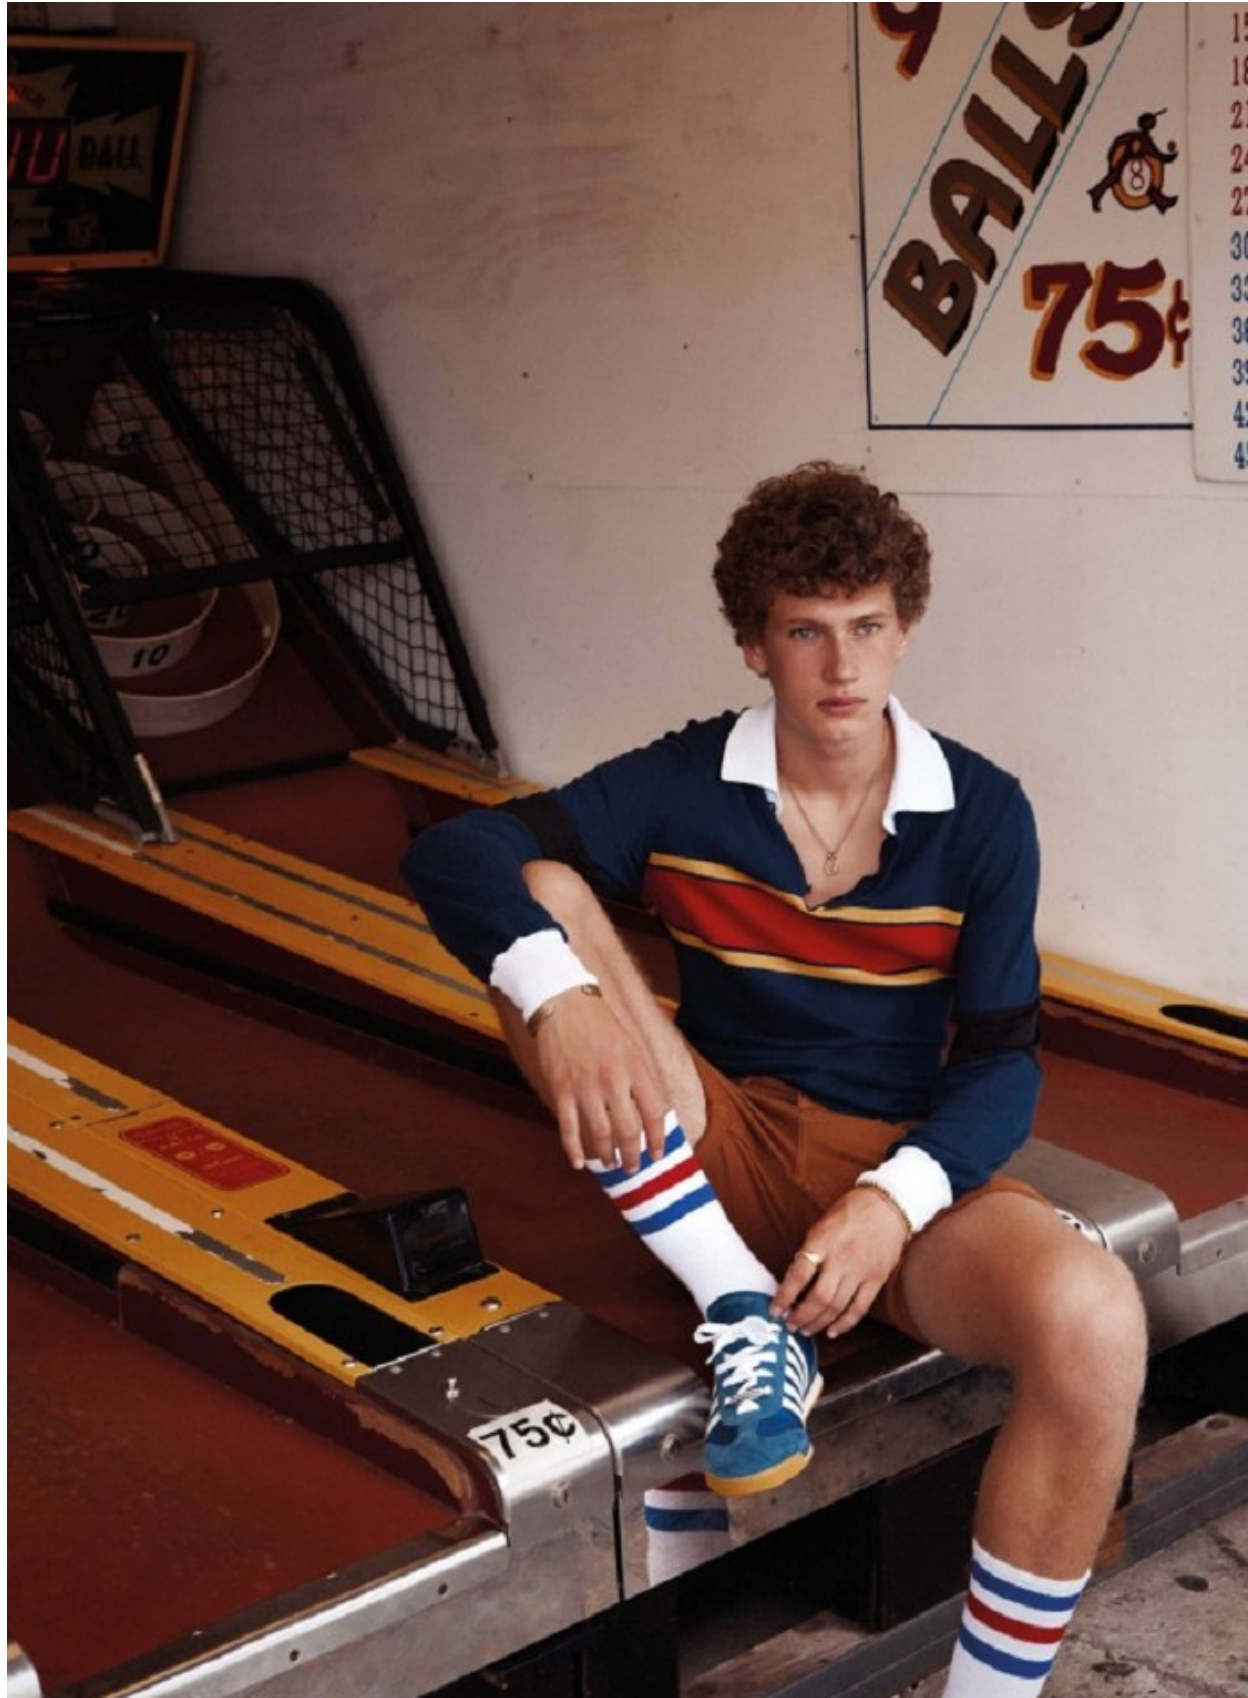

BOSS MODELS

CAPE TOWN

HUGO VILLANOVA

Height: 189cm Chest: 95cm Waist: 72cm Suit: 38 L Shoe: 10 UK Hair: Blonde Eyes: Blue