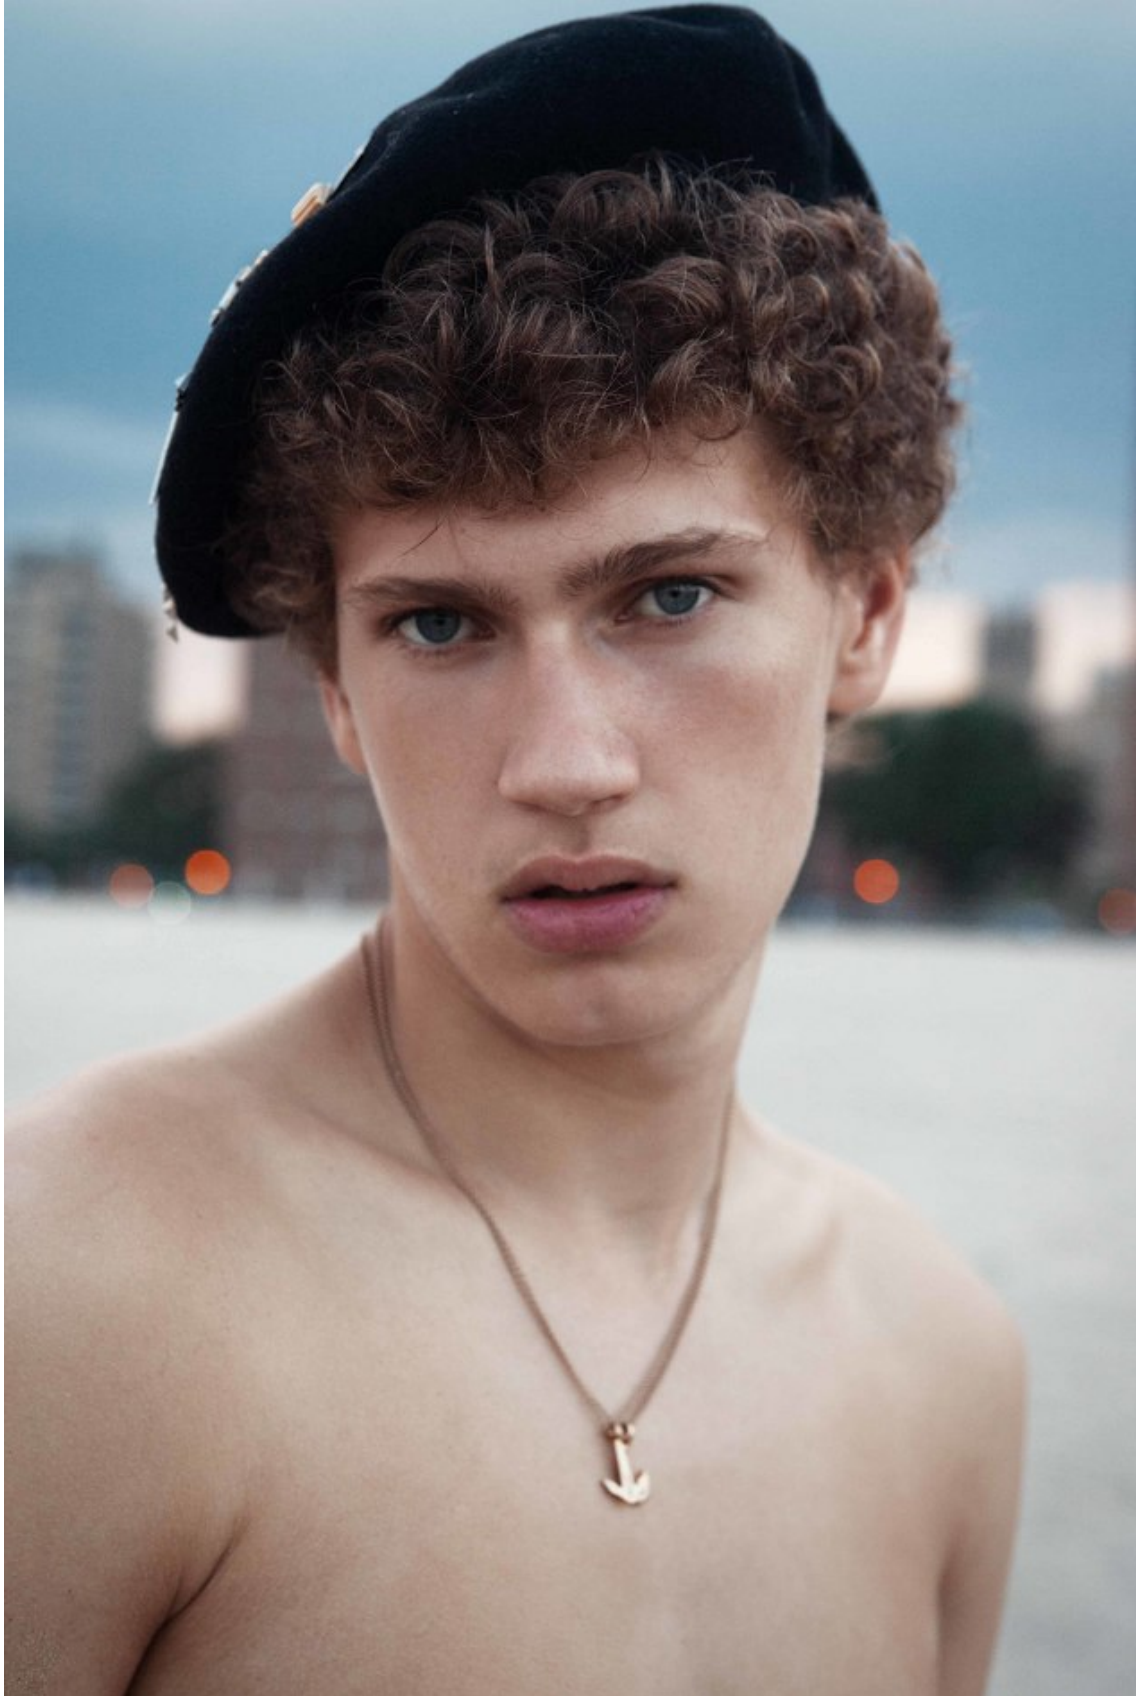

BOSS MODELS

CAPE TOWN

HUGO VILLANOVA

Height: 189cm Chest: 95cm Waist: 72cm Suit: 38 L Shoe: 10 UK Hair: Blonde Eyes: Blue

BOSS MODELS

CAPE TOWN

HUGO VILLANOVA

Height: 189cm Chest: 95cm Waist: 72cm Suit: 38 L Shoe: 10 UK Hair: Blonde Eyes: Blue