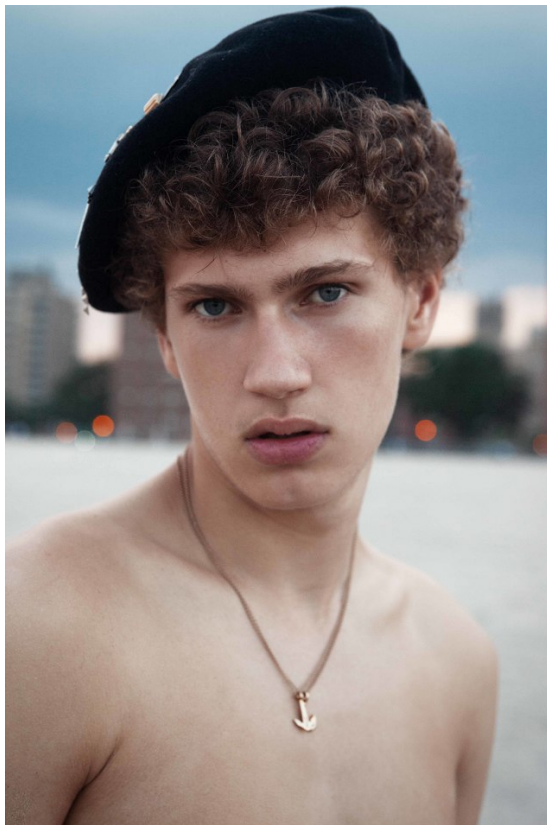

# BOSS MODELS

CAPE TOWN

HUGO VILLANOVA

Height: 189cm Chest: 95cm Waist: 72cm Suit: 38 L Shoe: 10 UK Hair: Blonde Eyes: Blue

# BOSS MODELS

CAPE TOWN