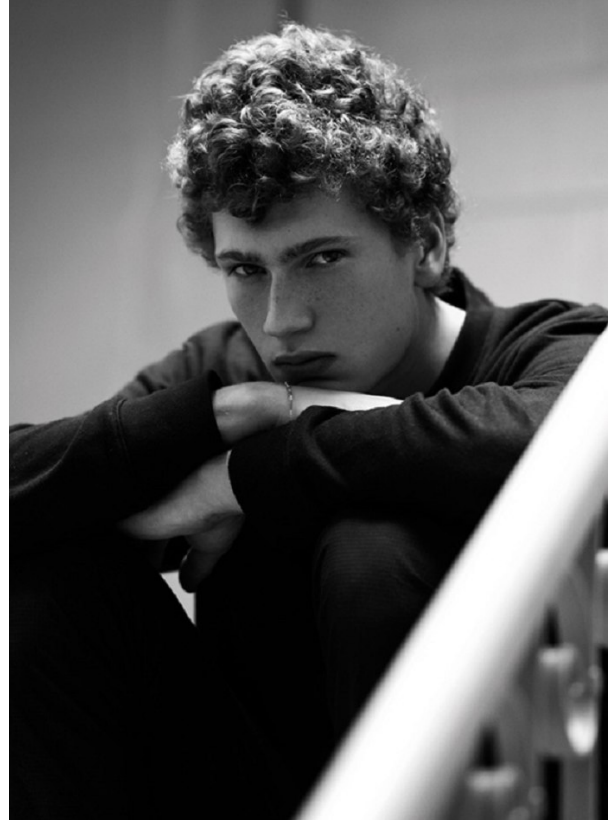

# BOSS MODELS

CAPE TOWN

HUGO VILLANOVA

Height: 189cm Chest: 95cm Waist: 72cm Suit: 38 L Shoe: 10 UK Hair: Blonde Eyes: Blue

# BOSS MODELS

CAPE TOWN

## HUGO VILLANOVA

Height: 189cm Chest: 95cm Waist: 72cm Suit: 38 L Shoe: 10 UK Hair: Blonde Eyes: Blue