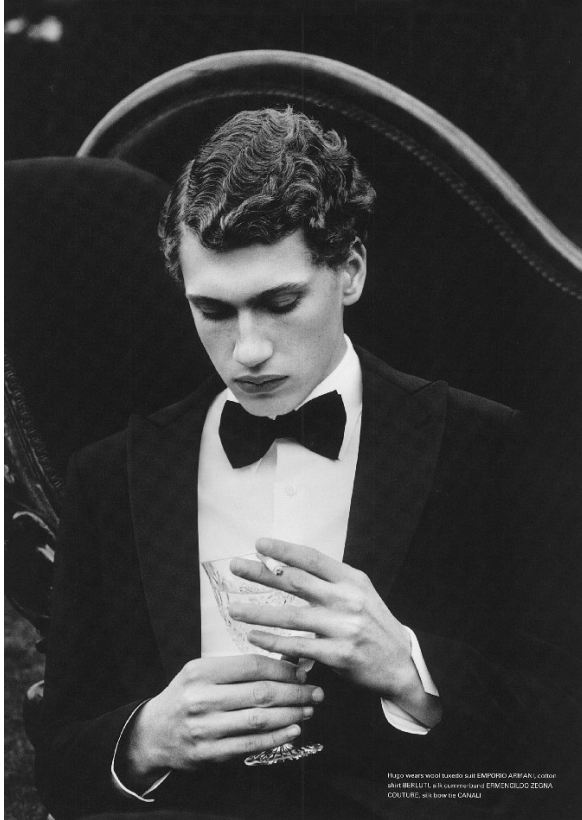

# BOSS MODELS

CAPE TOWN

HUGO VILLANOVA

Height: 189cm Chest: 95cm Waist: 72cm Suit: 38 L Shoe: 10 UK Hair: Blonde Eyes: Blue

# BOSS MODELS

CAPE TOWN

## HUGO VILLANOVA

Height: 189cm Chest: 95cm Waist: 72cm Suit: 38 L Shoe: 10 UK Hair: Blonde Eyes: Blue