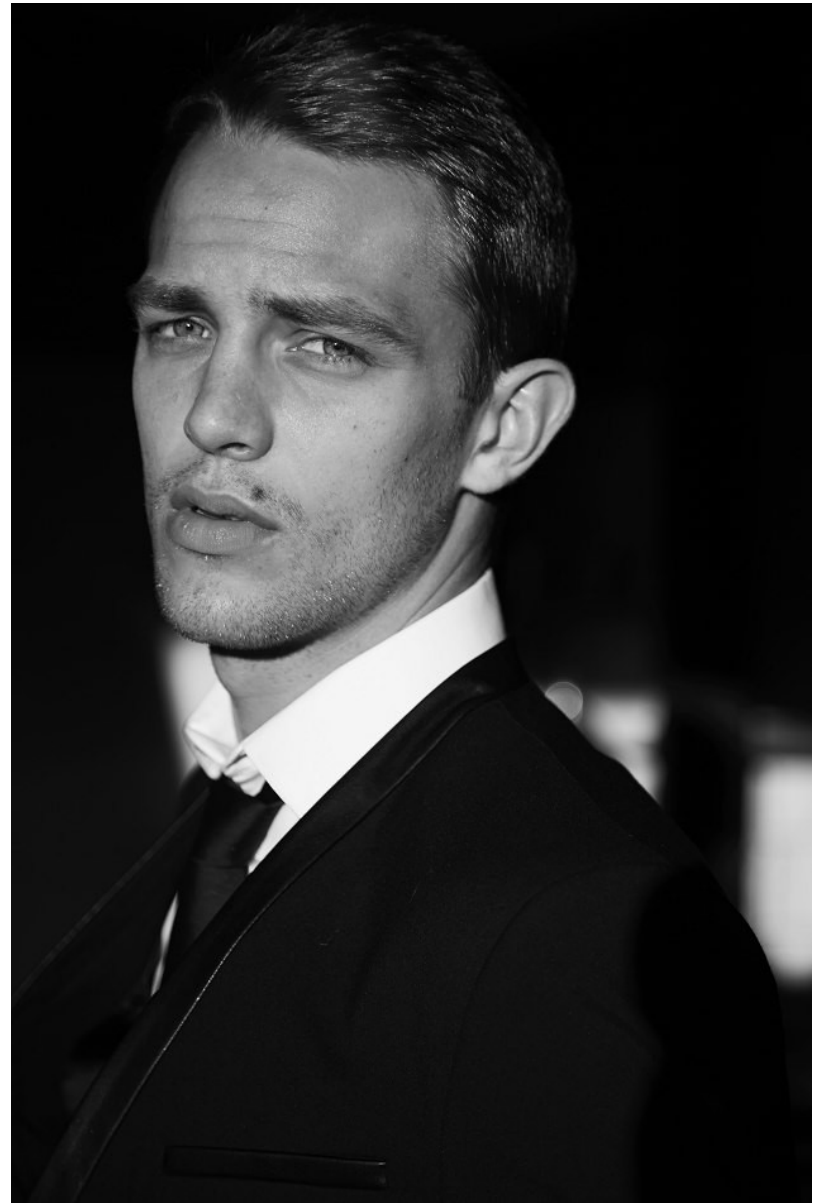

BOSS MODELS

CAPE TOWN

GUILLAUME BABOUIN

Height: 186cm Chest: 93cm Waist: 74cm Suit: 38 R Shoe: 9.5 UK Hair: Light Brown Eyes: Blue/Green