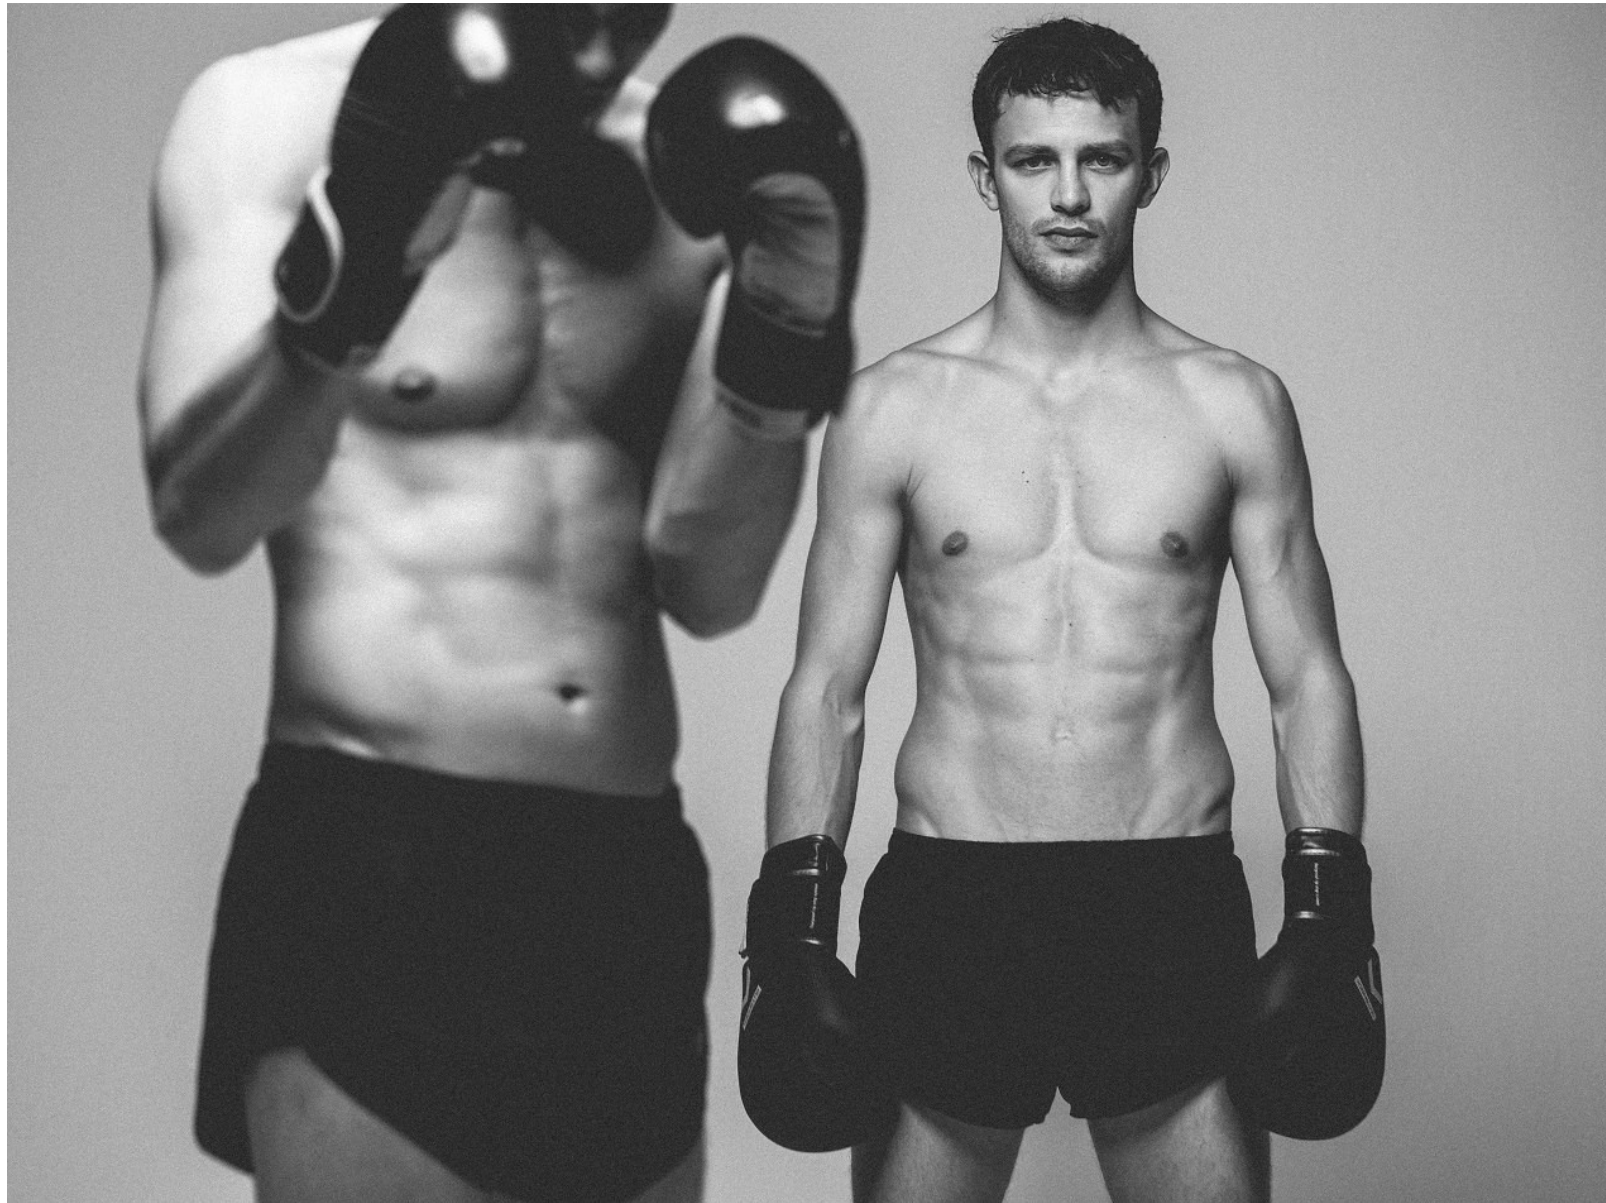

BOSS MODELS

CAPE TOWN

GUILLAUME BABOUIN

Height: 186cm Chest: 93cm Waist: 74cm Suit: 38 R Shoe: 9.5 UK Hair: Light Brown Eyes: Blue/Green

BOSS MODELS

CAPE TOWN

GUILLAUME BABOUIN

Height: 186cm Chest: 93cm Waist: 74cm Suit: 38 R Shoe: 9.5 UK Hair: Light Brown Eyes: Blue/Green

FB / INSTAGRAM :
GUILLAUME BABOUIN

REPRÉSENTÉ PAR
NEW MADISON
MODELS

GUILLAUME BABOUIN

Height: 186cm Chest: 93cm Waist: 74cm Suit: 38 R Shoe: 9.5 UK Hair: Light Brown Eyes: Blue/Green

BOSS MODELS

CAPE TOWN