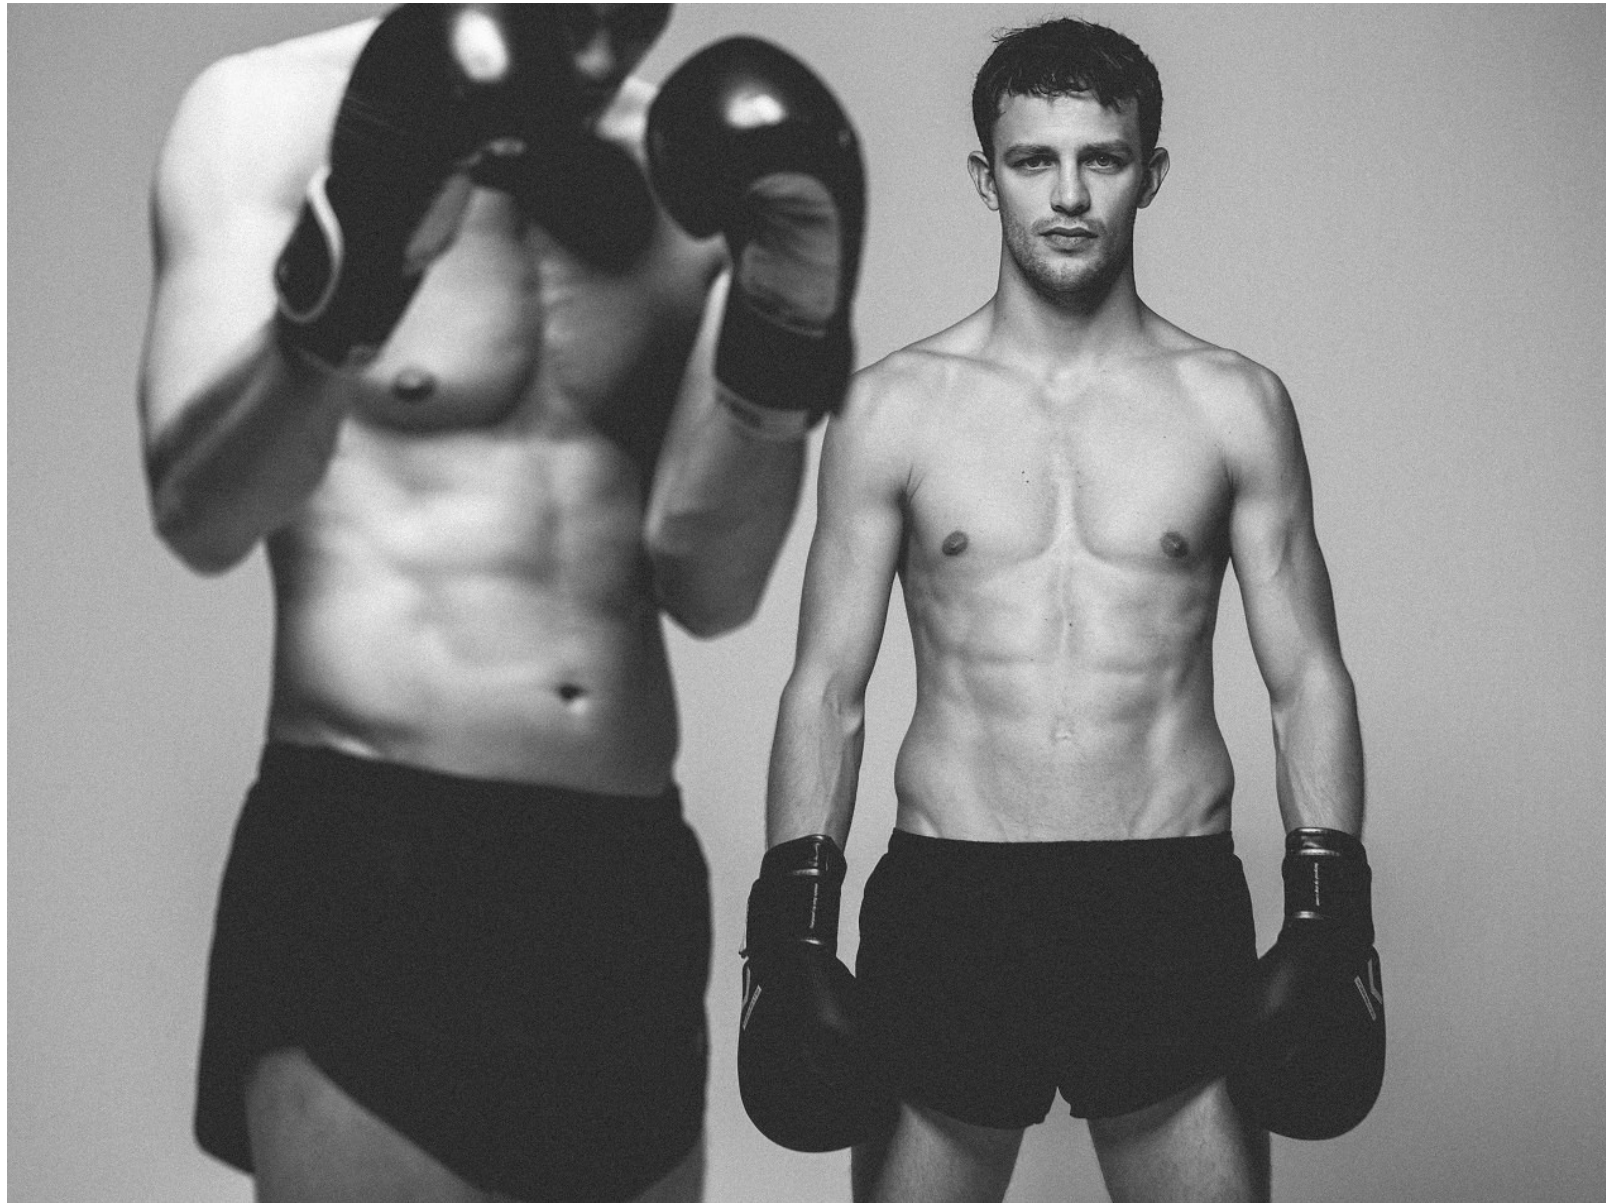

BOSS MODELS

CAPE TOWN

GUILLAUME BABOUIN

Height: 186cm Chest: 93cm Waist: 74cm Suit: 38 R Shoe: 9.5 UK Hair: Light Brown Eyes: Blue/Green