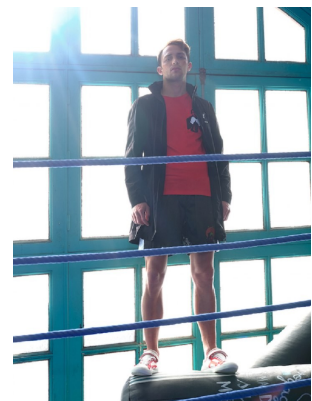

BOSS MODELS

CAPE TOWN

GUILLAUME BABOUIN

Height: 186cm Chest: 93cm Waist: 74cm Suit: 38 R Shoe: 9.5 UK Hair: Light Brown Eyes: Blue/Green

BOSS MODELS

CAPE TOWN

GUILLAUME BABOUIN

Height: 186cm Chest: 93cm Waist: 74cm Suit: 38 R Shoe: 9.5 UK Hair: Light Brown Eyes: Blue/Green

BOSS MODELS

CAPE TOWN

GUILLAUME BABOUIN

Height: 186cm Chest: 93cm Waist: 74cm Suit: 38 R Shoe: 9.5 UK Hair: Light Brown Eyes: Blue/Green