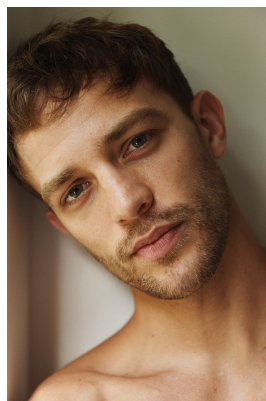

BOSS MODELS

CAPE TOWN

GUILLAUME BABOUIN

Height: 186cm Chest: 93cm Waist: 74cm Suit: 38 R Shoe: 9.5 UK Hair: Light Brown Eyes: Blue/Green

BOSS MODELS

CAPE TOWN

GUILLAUME BABOUIN

Height: 186cm Chest: 93cm Waist: 74cm Suit: 38 R Shoe: 9.5 UK Hair: Light Brown Eyes: Blue/Green

BOSS MODELS

CAPE TOWN

GUILLAUME BABOUIN

Height: 186cm Chest: 93cm Waist: 74cm Suit: 38 R Shoe: 9.5 UK Hair: Light Brown Eyes: Blue/Green