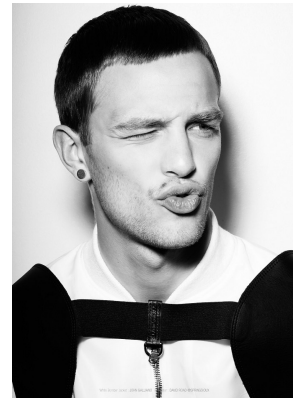

BOSS MODELS

CAPE TOWN

GUILLAUME BABOUIN

Height: 186cm Chest: 93cm Waist: 74cm Suit: 38 R Shoe: 9.5 UK Hair: Light Brown Eyes: Blue/Green

BOSS MODELS

CAPE TOWN

GUILLAUME BABOUIN

Height: 186cm Chest: 93cm Waist: 74cm Suit: 38 R Shoe: 9.5 UK Hair: Light Brown Eyes: Blue/Green

BOSS MODELS

CAPE TOWN

GUILLAUME BABOUIN

Height: 186cm Chest: 93cm Waist: 74cm Suit: 38 R Shoe: 9.5 UK Hair: Light Brown Eyes: Blue/Green