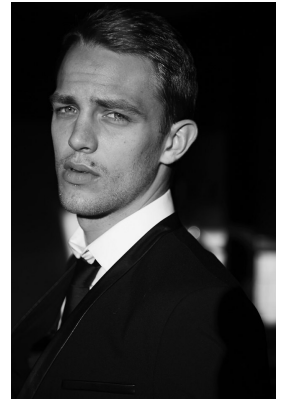

BOSS MODELS

CAPE TOWN

GUILLAUME BABOUIN

Height: 186cm Chest: 93cm Waist: 74cm Suit: 38 R Shoe: 9.5 UK Hair: Light Brown Eyes: Blue/Green

BOSS MODELS

CAPE TOWN

GUILLAUME BABOUIN

Height: 186cm Chest: 93cm Waist: 74cm Suit: 38 R Shoe: 9.5 UK Hair: Light Brown Eyes: Blue/Green

BOSS MODELS

CAPE TOWN

GUILLAUME BABOUIN

Height: 186cm Chest: 93cm Waist: 74cm Suit: 38 R Shoe: 9.5 UK Hair: Light Brown Eyes: Blue/Green