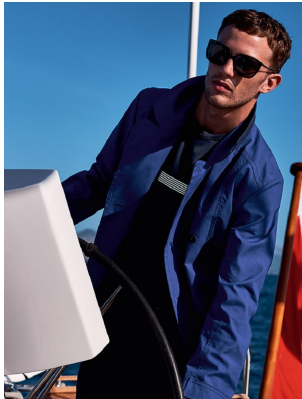

BOSS MODELS

CAPE TOWN

GUILLAUME BABOUIN

Height: 186cm Chest: 93cm Waist: 74cm Suit: 38 R Shoe: 9.5 UK Hair: Light Brown Eyes: Blue/Green

BOSS MODELS

CAPE TOWN

GUILLAUME BABOUIN

Height: 186cm Chest: 93cm Waist: 74cm Suit: 38 R Shoe: 9.5 UK Hair: Light Brown Eyes: Blue/Green

BOSS MODELS

CAPE TOWN

GUILLAUME BABOUIN

Height: 186cm Chest: 93cm Waist: 74cm Suit: 38 R Shoe: 9.5 UK Hair: Light Brown Eyes: Blue/Green