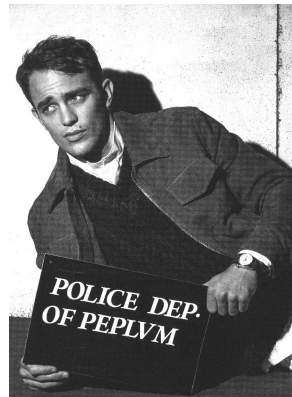

BOSS MODELS

CAPE TOWN

GUILLAUME BABOUIN

Height: 186cm Chest: 93cm Waist: 74cm Suit: 38 R Shoe: 9.5 UK Hair: Light Brown Eyes: Blue/Green

BOSS MODELS

CAPE TOWN

GUILLAUME BABOUIN

Height: 186cm Chest: 93cm Waist: 74cm Suit: 38 R Shoe: 9.5 UK Hair: Light Brown Eyes: Blue/Green

BOSS MODELS

CAPE TOWN

GUILLAUME BABOUIN

Height: 186cm Chest: 93cm Waist: 74cm Suit: 38 R Shoe: 9.5 UK Hair: Light Brown Eyes: Blue/Green