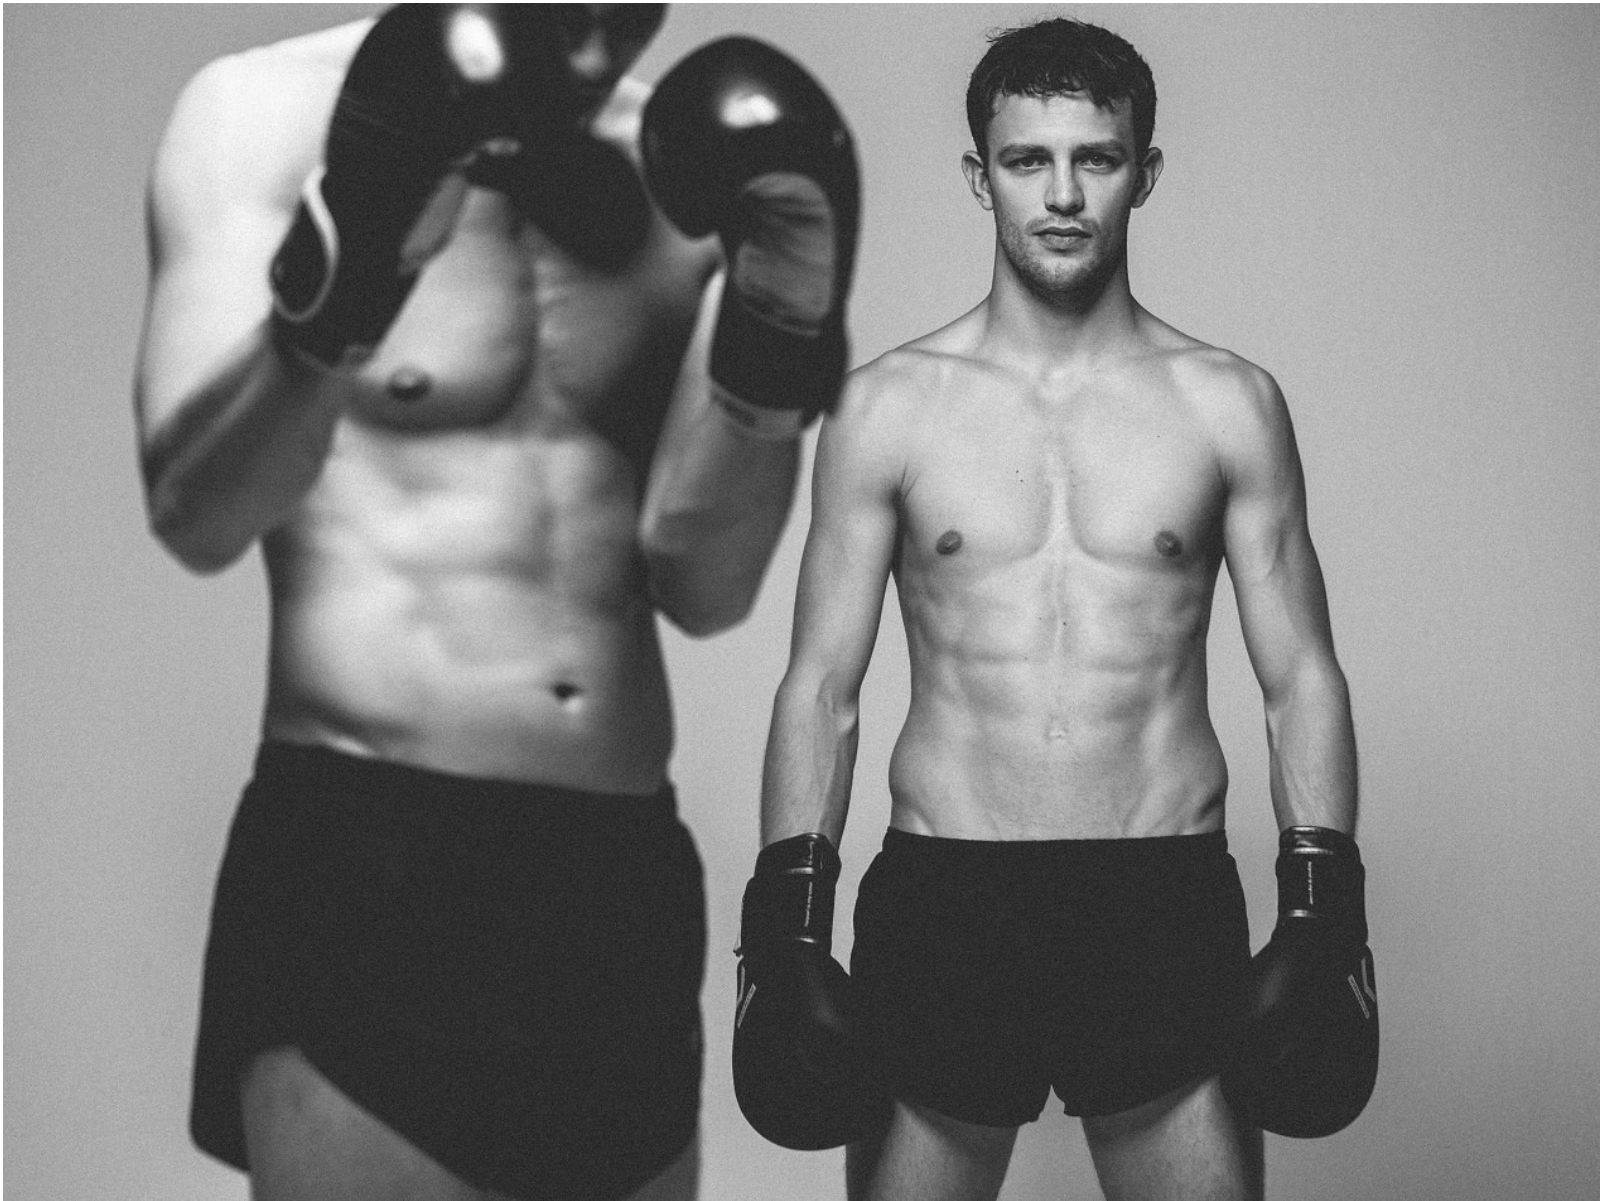

BOSS MODELS

CAPE TOWN

GUILLAUME BABOUIN

Height: 186cm Chest: 93cm Waist: 74cm Suit: 38 R Shoe: 9.5 UK Hair: Light Brown Eyes: Blue/Green