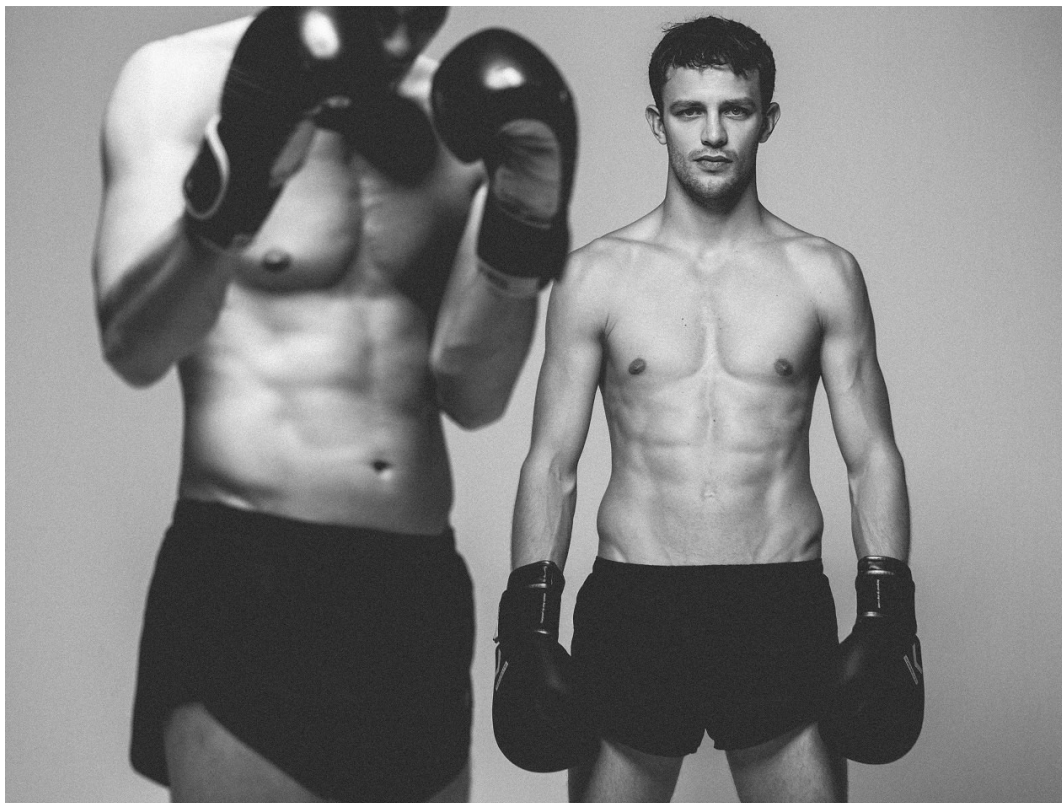

BOSS MODELS

CAPE TOWN

GUILLAUME BABOUIN

Height: 186cm Chest: 93cm Waist: 74cm Suit: 38 R Shoe: 9.5 UK Hair: Light Brown Eyes: Blue/Green