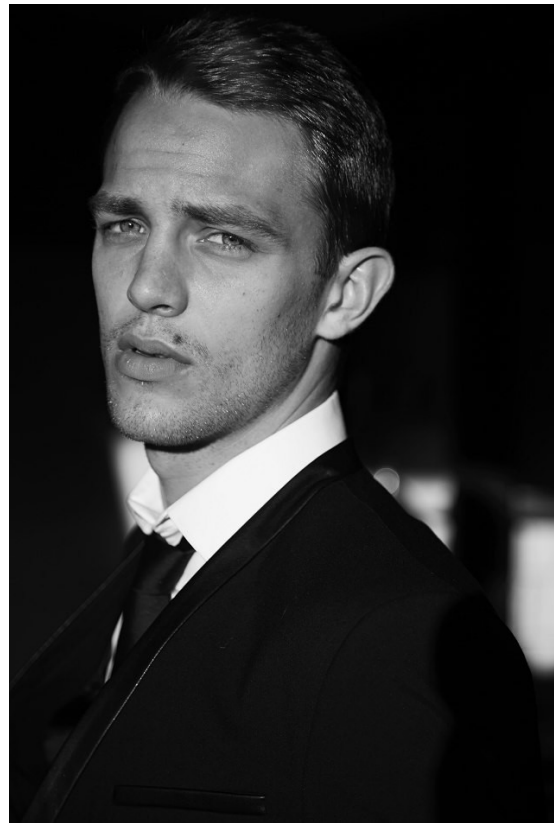

BOSS MODELS

CAPE TOWN

GUILLAUME BABOUIN

Height: 186cm Chest: 93cm Waist: 74cm Suit: 38 R Shoe: 9.5 UK Hair: Light Brown Eyes: Blue/Green