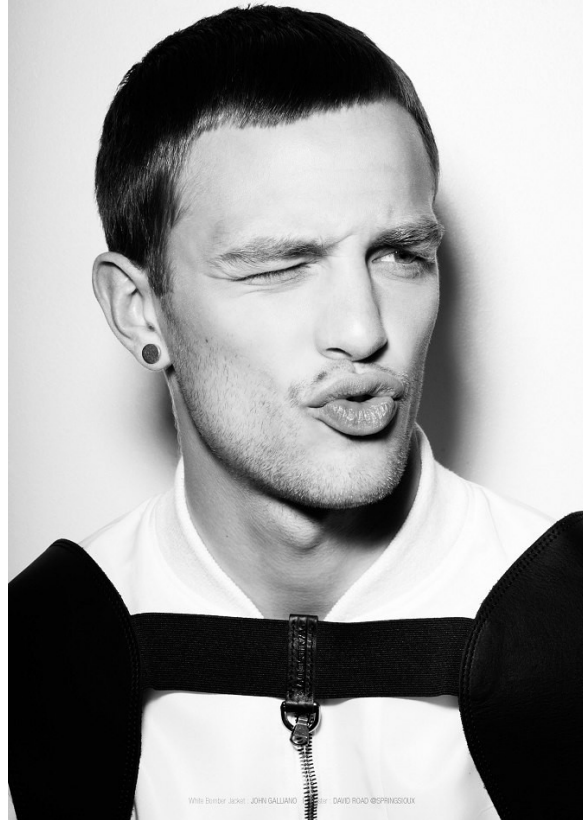

BOSS MODELS

CAPE TOWN

GUILLAUME BABOUIN

Height: 186cm Chest: 93cm Waist: 74cm Suit: 38 R Shoe: 9.5 UK Hair: Light Brown Eyes: Blue/Green