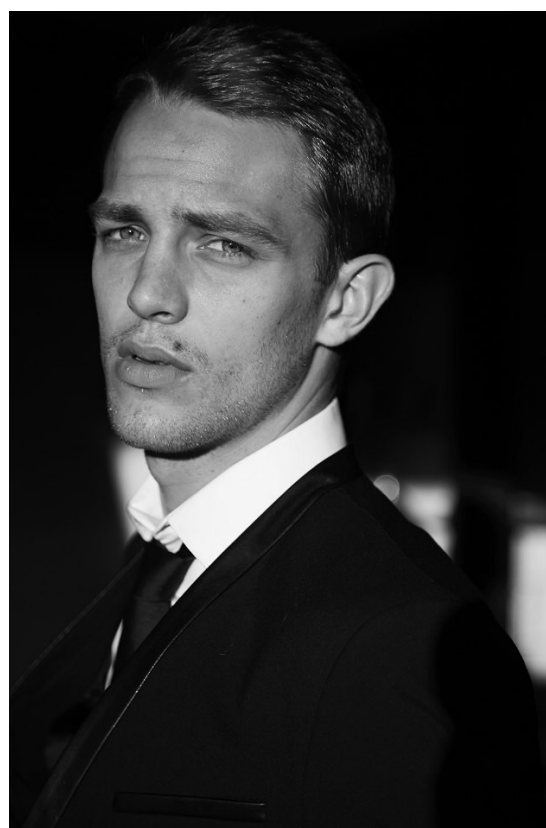

BOSS MODELS

CAPE TOWN

GUILLAUME BABOUIN

Height: 186cm Chest: 93cm Waist: 74cm Suit: 38 R Shoe: 9.5 UK Hair: Light Brown Eyes: Blue/Green