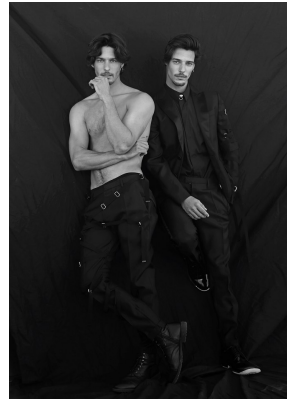

BOSS MODELS

CAPE TOWN

JORGE R

Height: 184cm Chest: 99cm Waist: 82cm Suit: 39 R Shoe: 9 UK Hair: Brown Eyes: Blue

BOSS MODELS

CAPE TOWN

JORGE R

Height: 184cm Chest: 99cm Waist: 82cm Suit: 39 R Shoe: 9 UK Hair: Brown Eyes: Blue