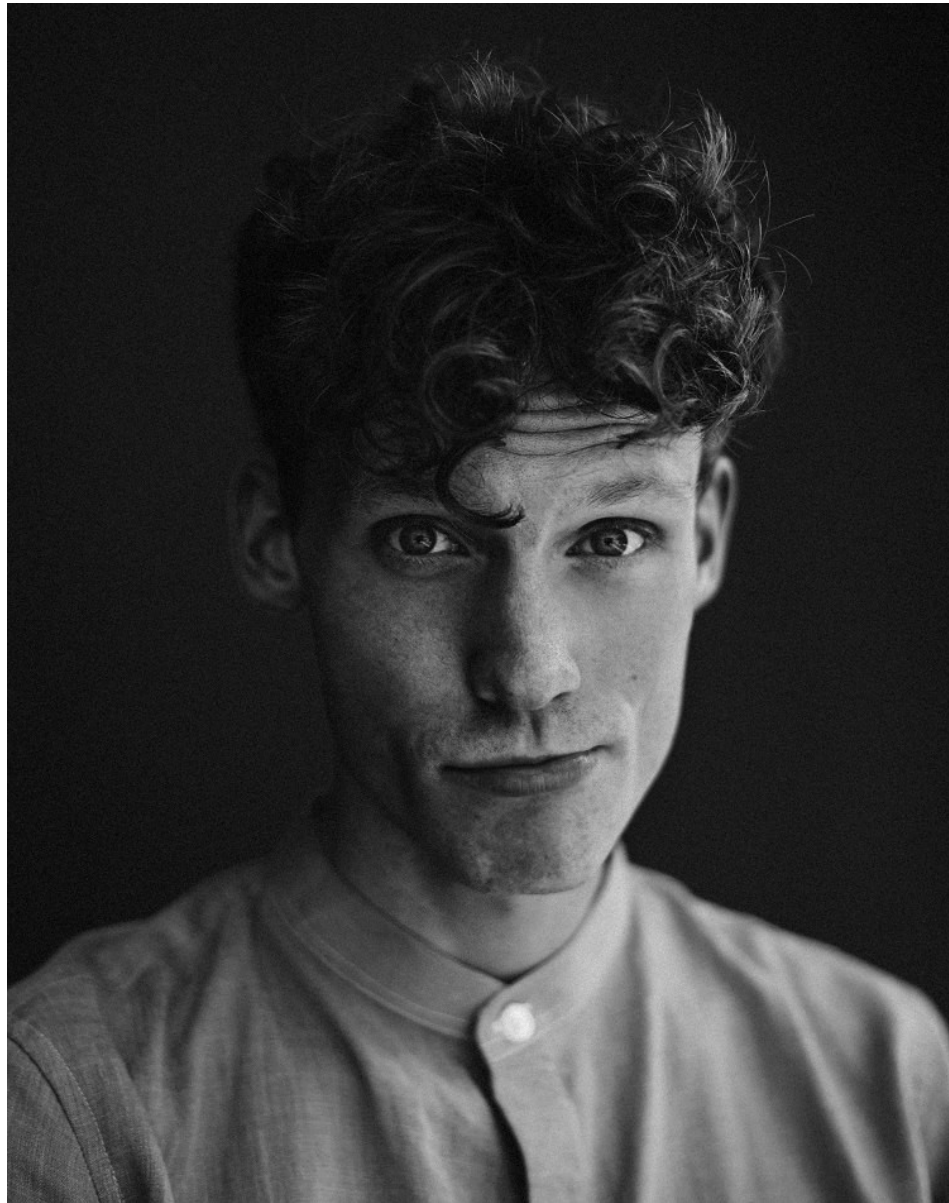

BEN COPELAND

BOSS MODELS

CAPE TOWN

BEN COPELAND

Height: 189cm Chest: 96cm Waist: 74cm Suit: 38 L Shoe: 10.5 UK Hair: Red Eyes: Blue