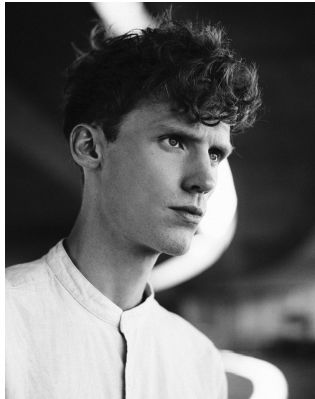

BOSS MODELS

CAPE TOWN

BEN COPELAND

Height: 189cm Chest: 96cm Waist: 74cm Suit: 38 L Shoe: 10.5 UK Hair: Red Eyes: Blue

BOSS MODELS

CAPE TOWN

BEN COPELAND

Height: 189cm Chest: 96cm Waist: 74cm Suit: 38 L Shoe: 10.5 UK Hair: Red Eyes: Blue

BOSS MODELS

CAPE TOWN

BEN COPELAND

Height: 189cm Chest: 96cm Waist: 74cm Suit: 38 L Shoe: 10.5 UK Hair: Red Eyes: Blue