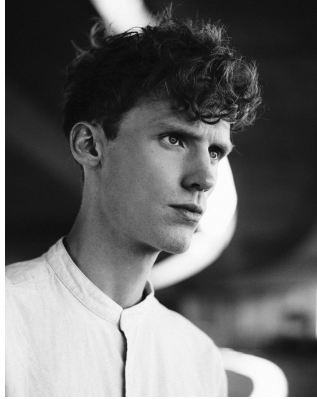

# BOSS MODELS

CAPE TOWN

## BEN COPELAND

Height: 189cm Chest: 96cm Waist: 74cm Suit: 38 L Shoe: 10.5 UK Hair: Red Eyes: Blue

# BOSS MODELS

CAPE TOWN

BEN COPELAND

Height: 189cm Chest: 96cm Waist: 74cm Suit: 38 L Shoe: 10.5 UK Hair: Red Eyes: Blue