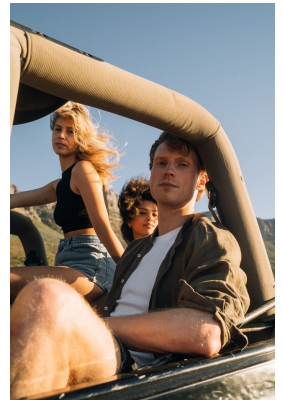

# BOSS MODELS

CAPE TOWN

## BEN COPELAND

Height: 189cm Chest: 96cm Waist: 74cm Suit: 38 L Shoe: 10.5 UK Hair: Red Eyes: Blue