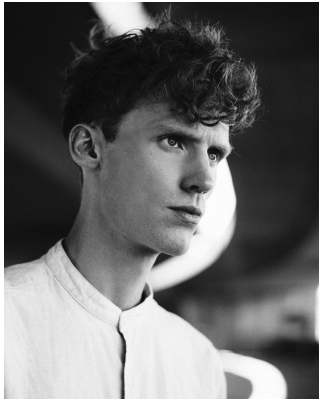

BOSS MODELS

CAPE TOWN

BEN COPELAND

Height: 189cm Chest: 95cm Waist: 75cm Suit: 38 L Shoe: 10.5 UK Hair: Red Eyes: Blue

BOSS MODELS

CAPE TOWN

BEN COPELAND

Height: 189cm Chest: 95cm Waist: 75cm Suit: 38 L Shoe: 10.5 UK Hair: Red Eyes: Blue

BOSS MODELS

CAPE TOWN

BEN COPELAND

Height: 189cm Chest: 95cm Waist: 75cm Suit: 38 L Shoe: 10.5 UK Hair: Red Eyes: Blue