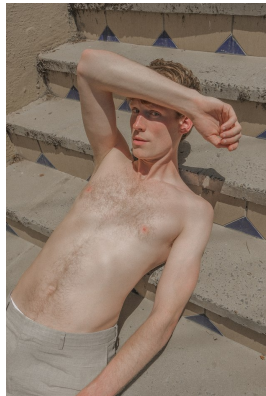

BOSS MODELS

CAPE TOWN

BEN COPELAND

Height: 189cm Chest: 95cm Waist: 75cm Suit: 38 L Shoe: 10.5 UK Hair: Red Eyes: Blue

BOSS MODELS

CAPE TOWN

BEN COPELAND

Height: 189cm Chest: 95cm Waist: 75cm Suit: 38 L Shoe: 10.5 UK Hair: Red Eyes: Blue

BOSS MODELS

CAPE TOWN

BEN COPELAND

Height: 189cm Chest: 95cm Waist: 75cm Suit: 38 L Shoe: 10.5 UK Hair: Red Eyes: Blue