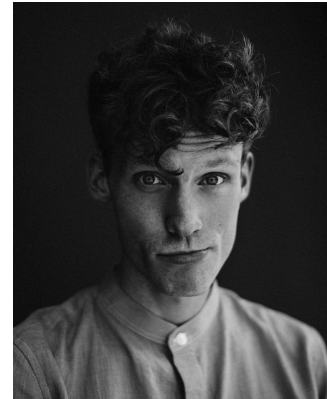

BOSS MODELS

CAPE TOWN

BEN COPELAND

Height: 189cm Chest: 95cm Waist: 75cm Suit: 38 L Shoe: 10.5 UK Hair: Red Eyes: Blue

BOSS MODELS

CAPE TOWN

BEN COPELAND

Height: 189cm Chest: 95cm Waist: 75cm Suit: 38 L Shoe: 10.5 UK Hair: Red Eyes: Blue

BOSS MODELS

CAPE TOWN

BEN COPELAND

Height: 189cm Chest: 95cm Waist: 75cm Suit: 38 L Shoe: 10.5 UK Hair: Red Eyes: Blue