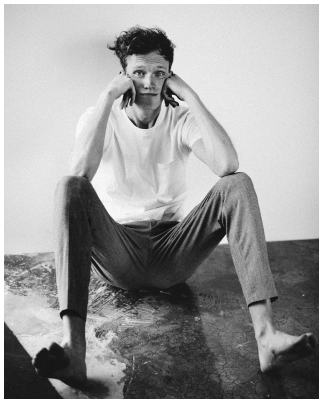

BOSS MODELS

CAPE TOWN

BEN COPELAND

Height: 189cm Chest: 95cm Waist: 75cm Suit: 38 L Shoe: 10.5 UK Hair: Red Eyes: Blue

BOSS MODELS

CAPE TOWN

BEN COPELAND

Height: 189cm Chest: 95cm Waist: 75cm Suit: 38 L Shoe: 10.5 UK Hair: Red Eyes: Blue

BOSS MODELS

CAPE TOWN

BEN COPELAND

Height: 189cm Chest: 95cm Waist: 75cm Suit: 38 L Shoe: 10.5 UK Hair: Red Eyes: Blue