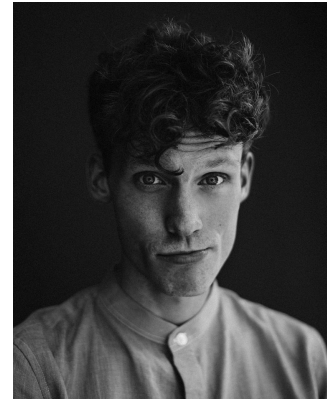

BOSS MODELS

CAPE TOWN

BEN COPELAND

Height: 189cm Chest: 96cm Waist: 74cm Suit: 38 L Shoe: 10.5 UK Hair: Red Eyes: Blue