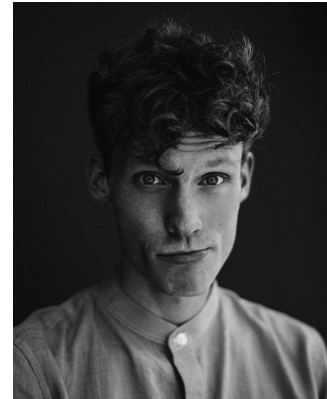

BOSS MODELS

CAPE TOWN

BEN COPELAND

Height: 189cm Chest: 96cm Waist: 74cm Suit: 38 L Shoe: 10.5 UK Hair: Red Eyes: Blue

BOSS MODELS

CAPE TOWN

BEN COPELAND

Height: 189cm Chest: 96cm Waist: 74cm Suit: 38 L Shoe: 10.5 UK Hair: Red Eyes: Blue

BOSS MODELS

CAPE TOWN

BEN COPELAND

Height: 189cm Chest: 96cm Waist: 74cm Suit: 38 L Shoe: 10.5 UK Hair: Red Eyes: Blue