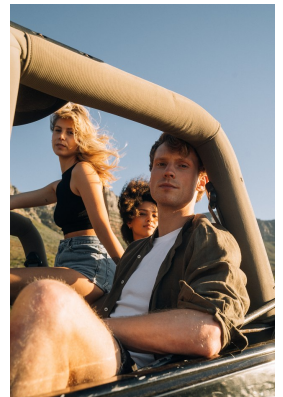

BOSS MODELS

CAPE TOWN

BEN COPELAND

Height: 189cm Chest: 96cm Waist: 74cm Suit: 38 L Shoe: 10.5 UK Hair: Red Eyes: Blue

BOSS MODELS

CAPE TOWN

BEN COPELAND

Height: 189cm Chest: 96cm Waist: 74cm Suit: 38 L Shoe: 10.5 UK Hair: Red Eyes: Blue

BOSS MODELS

CAPE TOWN

BEN COPELAND

Height: 189cm Chest: 96cm Waist: 74cm Suit: 38 L Shoe: 10.5 UK Hair: Red Eyes: Blue