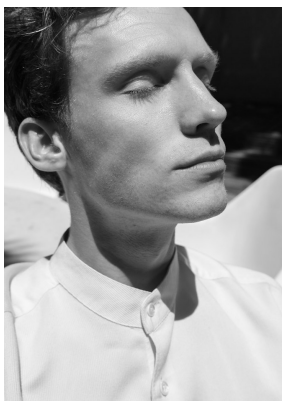

BOSS MODELS

CAPE TOWN

BEN COPELAND

Height: 189cm Chest: 96cm Waist: 74cm Suit: 38 L Shoe: 10.5 UK Hair: Red Eyes: Blue

BOSS MODELS

CAPE TOWN

BEN COPELAND

Height: 189cm Chest: 96cm Waist: 74cm Suit: 38 L Shoe: 10.5 UK Hair: Red Eyes: Blue

BOSS MODELS

CAPE TOWN

BEN COPELAND

Height: 189cm Chest: 96cm Waist: 74cm Suit: 38 L Shoe: 10.5 UK Hair: Red Eyes: Blue