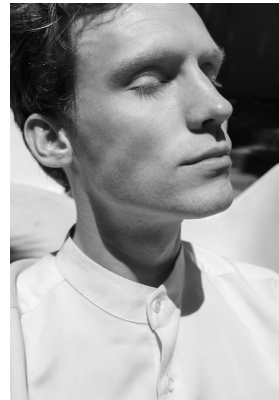

BOSS MODELS

CAPE TOWN

BEN COPELAND

Height: 189cm Chest: 95cm Waist: 75cm Suit: 38 L Shoe: 10.5 UK Hair: Red Eyes: Blue

BOSS MODELS

CAPE TOWN

BEN COPELAND

Height: 189cm Chest: 95cm Waist: 75cm Suit: 38 L Shoe: 10.5 UK Hair: Red Eyes: Blue

BOSS MODELS

CAPE TOWN

BEN COPELAND

Height: 189cm Chest: 95cm Waist: 75cm Suit: 38 L Shoe: 10.5 UK Hair: Red Eyes: Blue