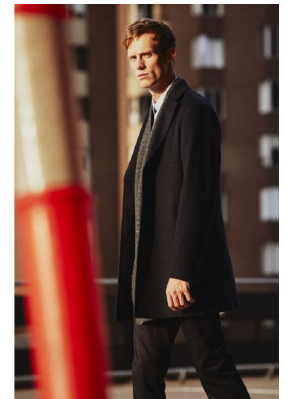

# BOSS MODELS

CAPE TOWN

## BEN COPELAND

Height: 189cm Chest: 96cm Waist: 74cm Suit: 38 L Shoe: 10.5 UK Hair: Red Eyes: Blue

# BOSS MODELS

CAPE TOWN

BEN COPELAND

Height: 189cm Chest: 96cm Waist: 74cm Suit: 38 L Shoe: 10.5 UK Hair: Red Eyes: Blue