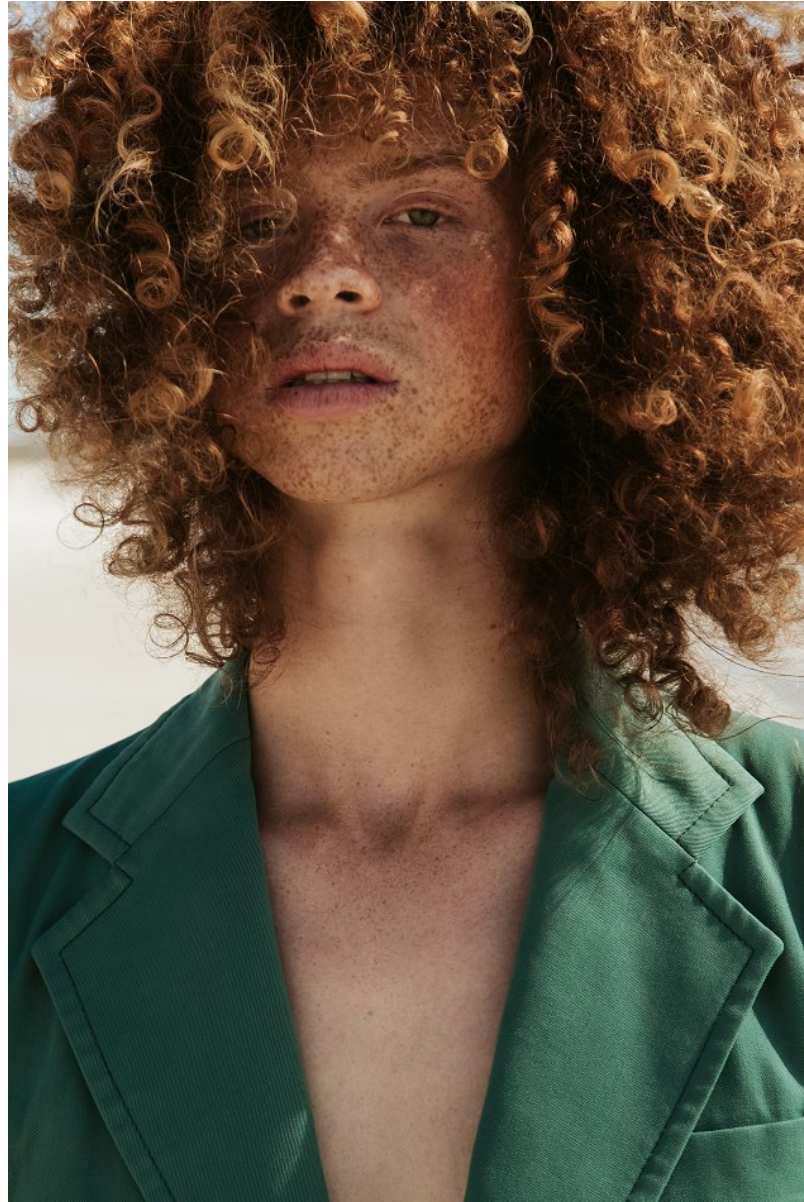

BOSS MODELS

CAPE TOWN

GEORGE HARD

Height: 187cm Chest: 92cm Waist: 71cm Shoe: 10.5 UK Hair: Auburn Eyes: Green

BOSS MODELS

CAPE TOWN

GEORGE HARD

Height: 187cm Chest: 92cm Waist: 71cm Shoe: 10.5 UK Hair: Auburn Eyes: Green