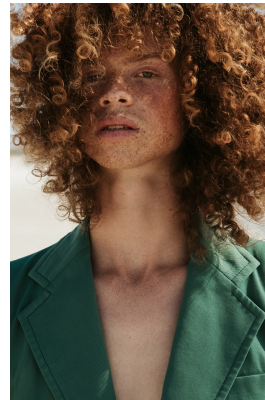

BOSS MODELS

CAPE TOWN

GEORGE HARD

Height: 187cm Chest: 92cm Waist: 71cm Shoe: 10.5 UK Hair: Auburn Eyes: Green

BOSS MODELS

CAPE TOWN

VARÓN

New York Online
www.varon.com

GEORGE HARD

Height: 187cm Chest: 92cm Waist: 71cm Shoe: 10.5 UK Hair: Auburn Eyes: Green

BOSS MODELS

CAPE TOWN

GEORGE HARD

Height: 187cm Chest: 92cm Waist: 71cm Shoe: 10.5 UK Hair: Auburn Eyes: Green