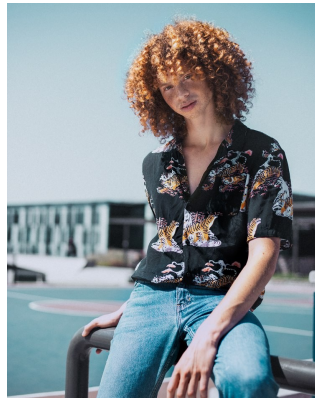

BOSS MODELS

CAPE TOWN

GEORGE HARD

Height: 187cm Chest: 92cm Waist: 71cm Shoe: 10.5 UK Hair: Auburn Eyes: Green

BOSS MODELS

CAPE TOWN

VARÓN

New York Online
www.varon.com

GEORGE HARD

Height: 187cm Chest: 92cm Waist: 71cm Shoe: 10.5 UK Hair: Auburn Eyes: Green

BOSS MODELS

CAPE TOWN

GEORGE HARD

Height: 187cm Chest: 92cm Waist: 71cm Shoe: 10.5 UK Hair: Auburn Eyes: Green