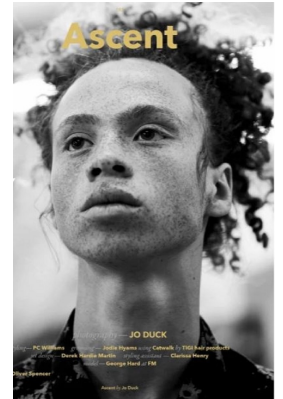

BOSS MODELS

CAPE TOWN

GEORGE HARD

Height: 187cm Chest: 92cm Waist: 71cm Shoe: 10.5 UK Hair: Auburn Eyes: Green

BOSS MODELS

CAPE TOWN

VARÓN

New York Online
www.varon.com

GEORGE HARD

Height: 187cm Chest: 92cm Waist: 71cm Shoe: 10.5 UK Hair: Auburn Eyes: Green

BOSS MODELS

CAPE TOWN

GEORGE HARD

Height: 187cm Chest: 92cm Waist: 71cm Shoe: 10.5 UK Hair: Auburn Eyes: Green