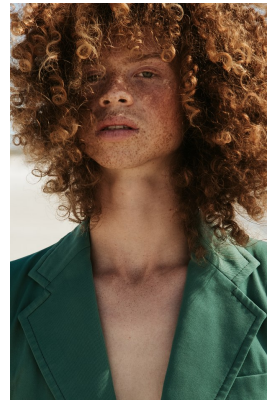

BOSS MODELS

CAPE TOWN

GEORGE HARD

Height: 187cm Chest: 92cm Waist: 71cm Shoe: 10.5 UK Hair: Auburn Eyes: Green

BOSS MODELS

CAPE TOWN

VARÓN

New York Online
www.varon.com

GEORGE HARD

Height: 187cm Chest: 92cm Waist: 71cm Shoe: 10.5 UK Hair: Auburn Eyes: Green

BOSS MODELS

CAPE TOWN

GEORGE HARD

Height: 187cm Chest: 92cm Waist: 71cm Shoe: 10.5 UK Hair: Auburn Eyes: Green