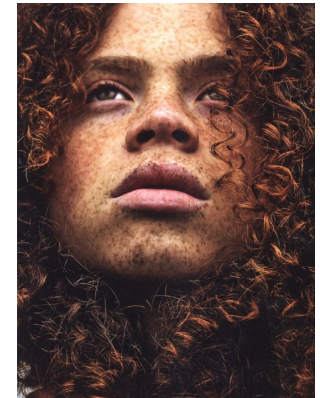

BOSS MODELS

CAPE TOWN

GEORGE HARD

Height: 187cm Chest: 92cm Waist: 71cm Shoe: 10.5 UK Hair: Auburn Eyes: Green

BOSS MODELS

CAPE TOWN

VARÓN

New York Online
www.varon.com

GEORGE HARD

Height: 187cm Chest: 92cm Waist: 71cm Shoe: 10.5 UK Hair: Auburn Eyes: Green

BOSS MODELS

CAPE TOWN

GEORGE HARD

Height: 187cm Chest: 92cm Waist: 71cm Shoe: 10.5 UK Hair: Auburn Eyes: Green