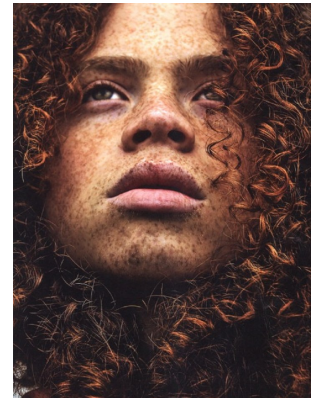

BOSS MODELS

CAPE TOWN

GEORGE HARD

Height: 187cm Chest: 92cm Waist: 71cm Shoe: 10.5 UK Hair: Auburn Eyes: Green

BOSS MODELS

CAPE TOWN

VARÓN

New York Online
www.varon.com

GEORGE HARD

Height: 187cm Chest: 92cm Waist: 71cm Shoe: 10.5 UK Hair: Auburn Eyes: Green

BOSS MODELS

CAPE TOWN

GEORGE HARD

Height: 187cm Chest: 92cm Waist: 71cm Shoe: 10.5 UK Hair: Auburn Eyes: Green