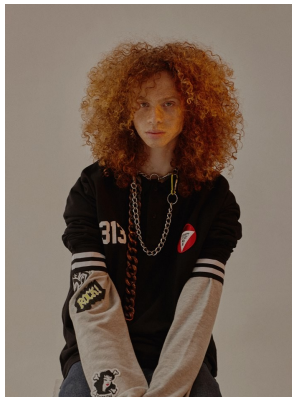

BOSS MODELS

CAPE TOWN

GEORGE HARD

Height: 187cm Chest: 92cm Waist: 71cm Shoe: 10.5 UK Hair: Auburn Eyes: Green

BOSS MODELS

CAPE TOWN

VARÓN

New York Online
www.varon.com

GEORGE HARD

Height: 187cm Chest: 92cm Waist: 71cm Shoe: 10.5 UK Hair: Auburn Eyes: Green

BOSS MODELS

CAPE TOWN

GEORGE HARD

Height: 187cm Chest: 92cm Waist: 71cm Shoe: 10.5 UK Hair: Auburn Eyes: Green