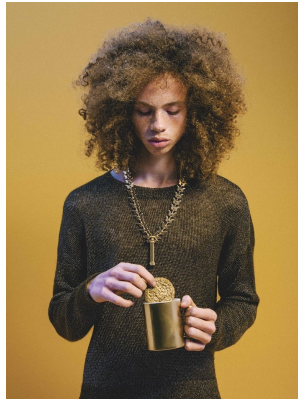

BOSS MODELS

CAPE TOWN

GEORGE HARD

Height: 187cm Chest: 92cm Waist: 71cm Shoe: 10.5 UK Hair: Auburn Eyes: Green

BOSS MODELS

CAPE TOWN

VARÓN

New York Online
www.varon.com

GEORGE HARD

Height: 187cm Chest: 92cm Waist: 71cm Shoe: 10.5 UK Hair: Auburn Eyes: Green

BOSS MODELS

CAPE TOWN

GEORGE HARD

Height: 187cm Chest: 92cm Waist: 71cm Shoe: 10.5 UK Hair: Auburn Eyes: Green