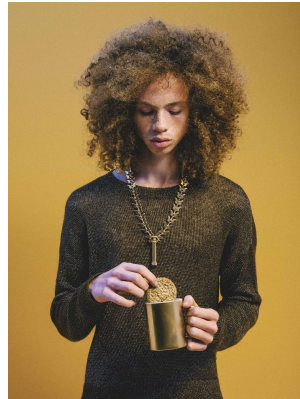

BOSS MODELS

CAPE TOWN

GEORGE HARD

Height: 187cm Chest: 92cm Waist: 71cm Shoe: 10.5 UK Hair: Auburn Eyes: Green

BOSS MODELS

CAPE TOWN

VARÓN

New York Online
www.varon.com

GEORGE HARD

Height: 187cm Chest: 92cm Waist: 71cm Shoe: 10.5 UK Hair: Auburn Eyes: Green

BOSS MODELS

CAPE TOWN

GEORGE HARD

Height: 187cm Chest: 92cm Waist: 71cm Shoe: 10.5 UK Hair: Auburn Eyes: Green