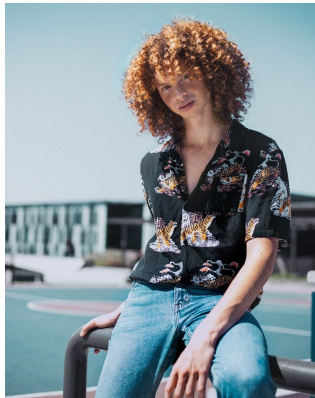

BOSS MODELS

CAPE TOWN

GEORGE HARD

Height: 187cm Chest: 92cm Waist: 71cm Shoe: 10.5 UK Hair: Auburn Eyes: Green

BOSS MODELS

CAPE TOWN

VARÓN

New York Online
www.varon.com

GEORGE HARD

Height: 187cm Chest: 92cm Waist: 71cm Shoe: 10.5 UK Hair: Auburn Eyes: Green

BOSS MODELS

CAPE TOWN

GEORGE HARD

Height: 187cm Chest: 92cm Waist: 71cm Shoe: 10.5 UK Hair: Auburn Eyes: Green