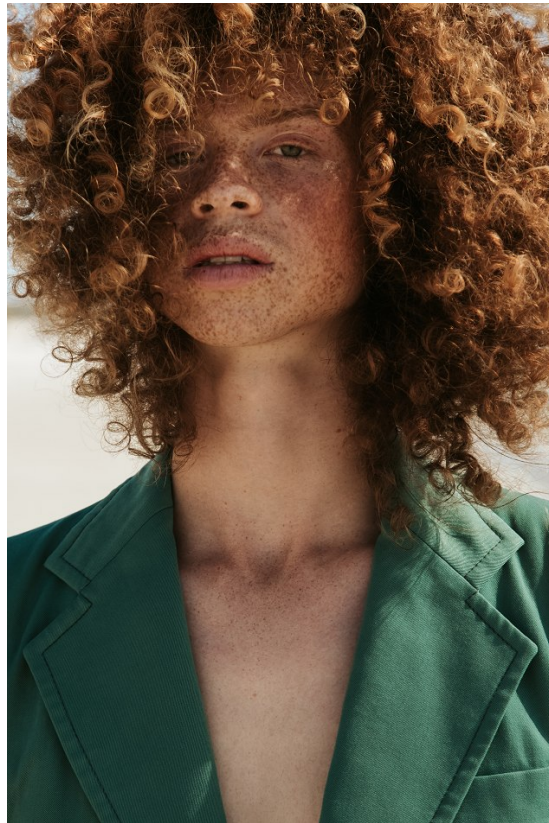

BOSS MODELS

CAPE TOWN

GEORGE HARD

Height: 187cm Chest: 92cm Waist: 71cm Shoe: 10.5 UK Hair: Auburn Eyes: Green