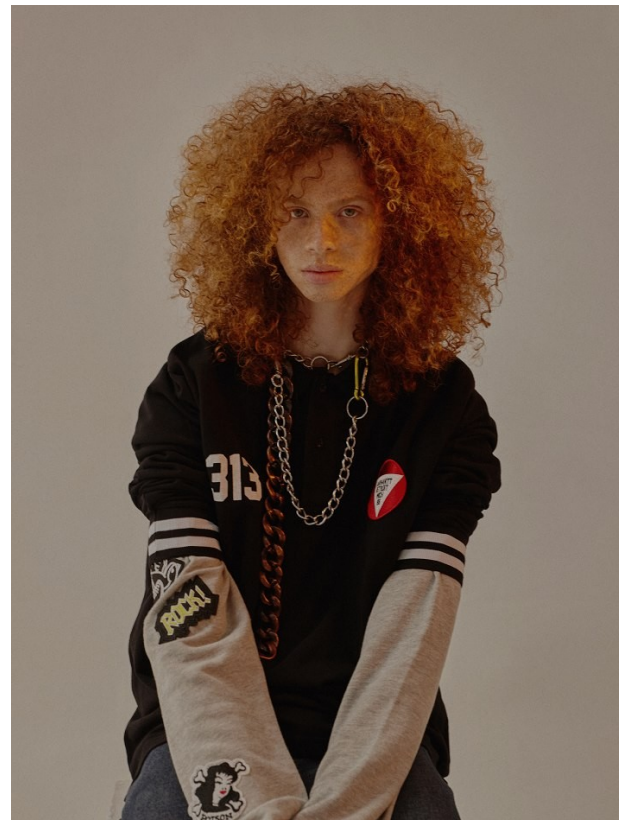

BOSS MODELS

CAPE TOWN

GEORGE HARD

Height: 187cm Chest: 92cm Waist: 71cm Shoe: 10.5 UK Hair: Auburn Eyes: Green