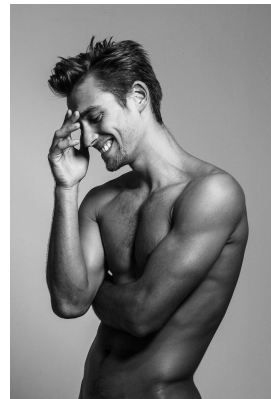

BOSS MODELS

CAPE TOWN

LUCAS GARCEZ

Height: 185cm Chest: 97cm Waist: 81cm Suit: 38 R Shoe: 9 UK Hair: Brown Eyes: Green

BOSS MODELS

CAPE TOWN

LUCAS GARCEZ

Height: 185cm Chest: 97cm Waist: 81cm Suit: 38 R Shoe: 9 UK Hair: Brown Eyes: Green

BOSS MODELS

CAPE TOWN

LUCAS GARCEZ

Height: 185cm Chest: 97cm Waist: 81cm Suit: 38 R Shoe: 9 UK Hair: Brown Eyes: Green