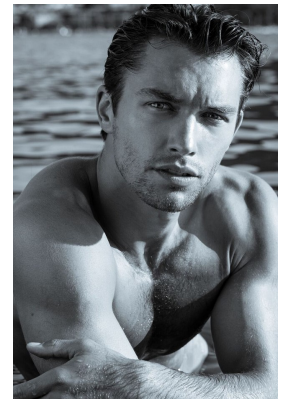

BOSS MODELS

CAPE TOWN

LUCAS GARCEZ

Height: 185cm Chest: 97cm Waist: 81cm Suit: 38 R Shoe: 9 UK Hair: Brown Eyes: Green

BOSS MODELS

CAPE TOWN

LUCAS GARCEZ

Height: 185cm Chest: 97cm Waist: 81cm Suit: 38 R Shoe: 9 UK Hair: Brown Eyes: Green

BOSS MODELS

CAPE TOWN

LUCAS GARCEZ

Height: 185cm Chest: 97cm Waist: 81cm Suit: 38 R Shoe: 9 UK Hair: Brown Eyes: Green