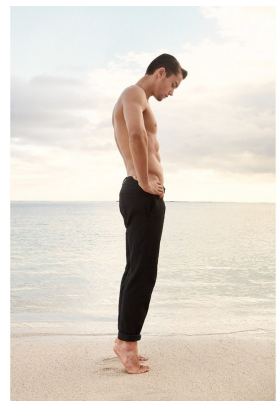

BOSS MODELS

CAPE TOWN

LUCAS GARCEZ

Height: 185cm Chest: 97cm Waist: 81cm Suit: 38 R Shoe: 9 UK Hair: Brown Eyes: Green

BOSS MODELS

CAPE TOWN

LUCAS GARCEZ

Height: 185cm Chest: 97cm Waist: 81cm Suit: 38 R Shoe: 9 UK Hair: Brown Eyes: Green

BOSS MODELS

CAPE TOWN

LUCAS GARCEZ

Height: 185cm Chest: 97cm Waist: 81cm Suit: 38 R Shoe: 9 UK Hair: Brown Eyes: Green