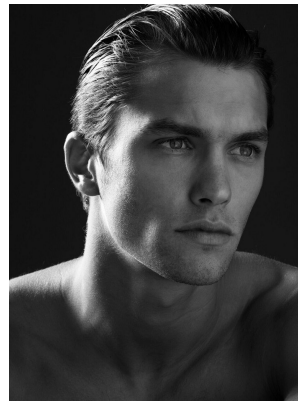

BOSS MODELS

CAPE TOWN

LUCAS GARCEZ

Height: 185cm Chest: 97cm Waist: 81cm Suit: 38 R Shoe: 9 UK Hair: Brown Eyes: Green

BOSS MODELS

CAPE TOWN

LUCAS GARCEZ

Height: 185cm Chest: 97cm Waist: 81cm Suit: 38 R Shoe: 9 UK Hair: Brown Eyes: Green

BOSS MODELS

CAPE TOWN

LUCAS GARCEZ

Height: 185cm Chest: 97cm Waist: 81cm Suit: 38 R Shoe: 9 UK Hair: Brown Eyes: Green