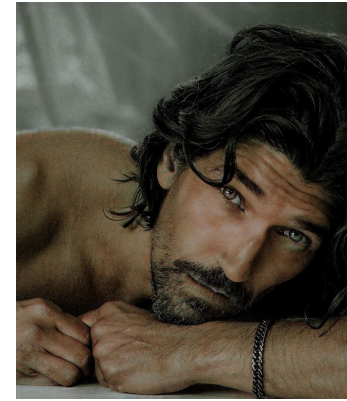

BOSS MODELS

CAPE TOWN

EDWARD SAXBY

Height: 183cm Chest: 97cm Waist: 81cm Suit: 38 R Shoe: 9 UK Hair: Dark Brown Eyes: Green

BOSS MODELS

CAPE TOWN

EDWARD SAXBY

Height: 183cm Chest: 97cm Waist: 81cm Suit: 38 R Shoe: 9 UK Hair: Dark Brown Eyes: Green