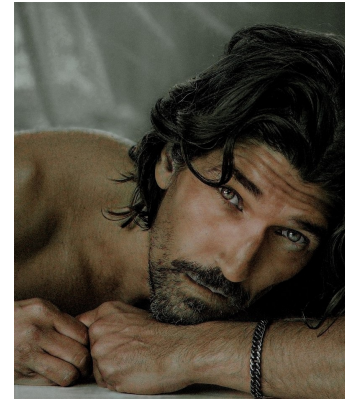

BOSS MODELS

CAPE TOWN

EDWARD SAXBY

Height: 183cm Chest: 97cm Waist: 81cm Suit: 38 R Shoe: 9 UK Hair: Dark Brown Eyes: Green

BOSS MODELS

CAPE TOWN

EDWARD SAXBY

Height: 183cm Chest: 97cm Waist: 81cm Suit: 38 R Shoe: 9 UK Hair: Dark Brown Eyes: Green