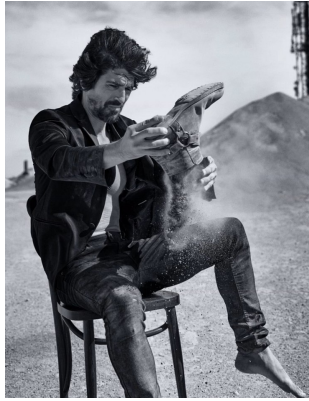

BOSS MODELS

CAPE TOWN

EDWARD SAXBY

Height: 183cm Chest: 97cm Waist: 81cm Suit: 38 R Shoe: 9 UK Hair: Dark Brown Eyes: Green

BOSS MODELS

CAPE TOWN

EDWARD SAXBY

Height: 183cm Chest: 97cm Waist: 81cm Suit: 38 R Shoe: 9 UK Hair: Dark Brown Eyes: Green