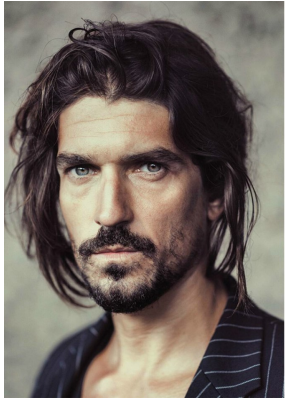

BOSS MODELS

CAPE TOWN

EDWARD SAXBY

Height: 180cm Chest: 97cm Waist: 66cm Suit: 38 R Shoe: 9 UK Hair: Dark Brown Eyes: Green

BOSS MODELS

CAPE TOWN

EDWARD SAXBY

Height: 180cm Chest: 97cm Waist: 66cm Suit: 38 R Shoe: 9 UK Hair: Dark Brown Eyes: Green