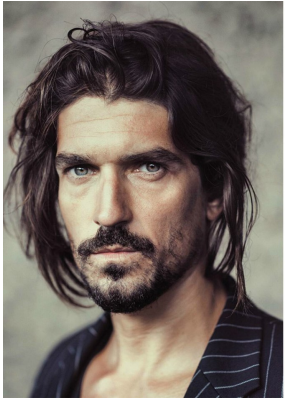

BOSS MODELS

CAPE TOWN

EDWARD SAXBY

Height: 183cm Chest: 97cm Waist: 81cm Suit: 38 R Shoe: 9 UK Hair: Dark Brown Eyes: Green

BOSS MODELS

CAPE TOWN

EDWARD SAXBY

Height: 183cm Chest: 97cm Waist: 81cm Suit: 38 R Shoe: 9 UK Hair: Dark Brown Eyes: Green